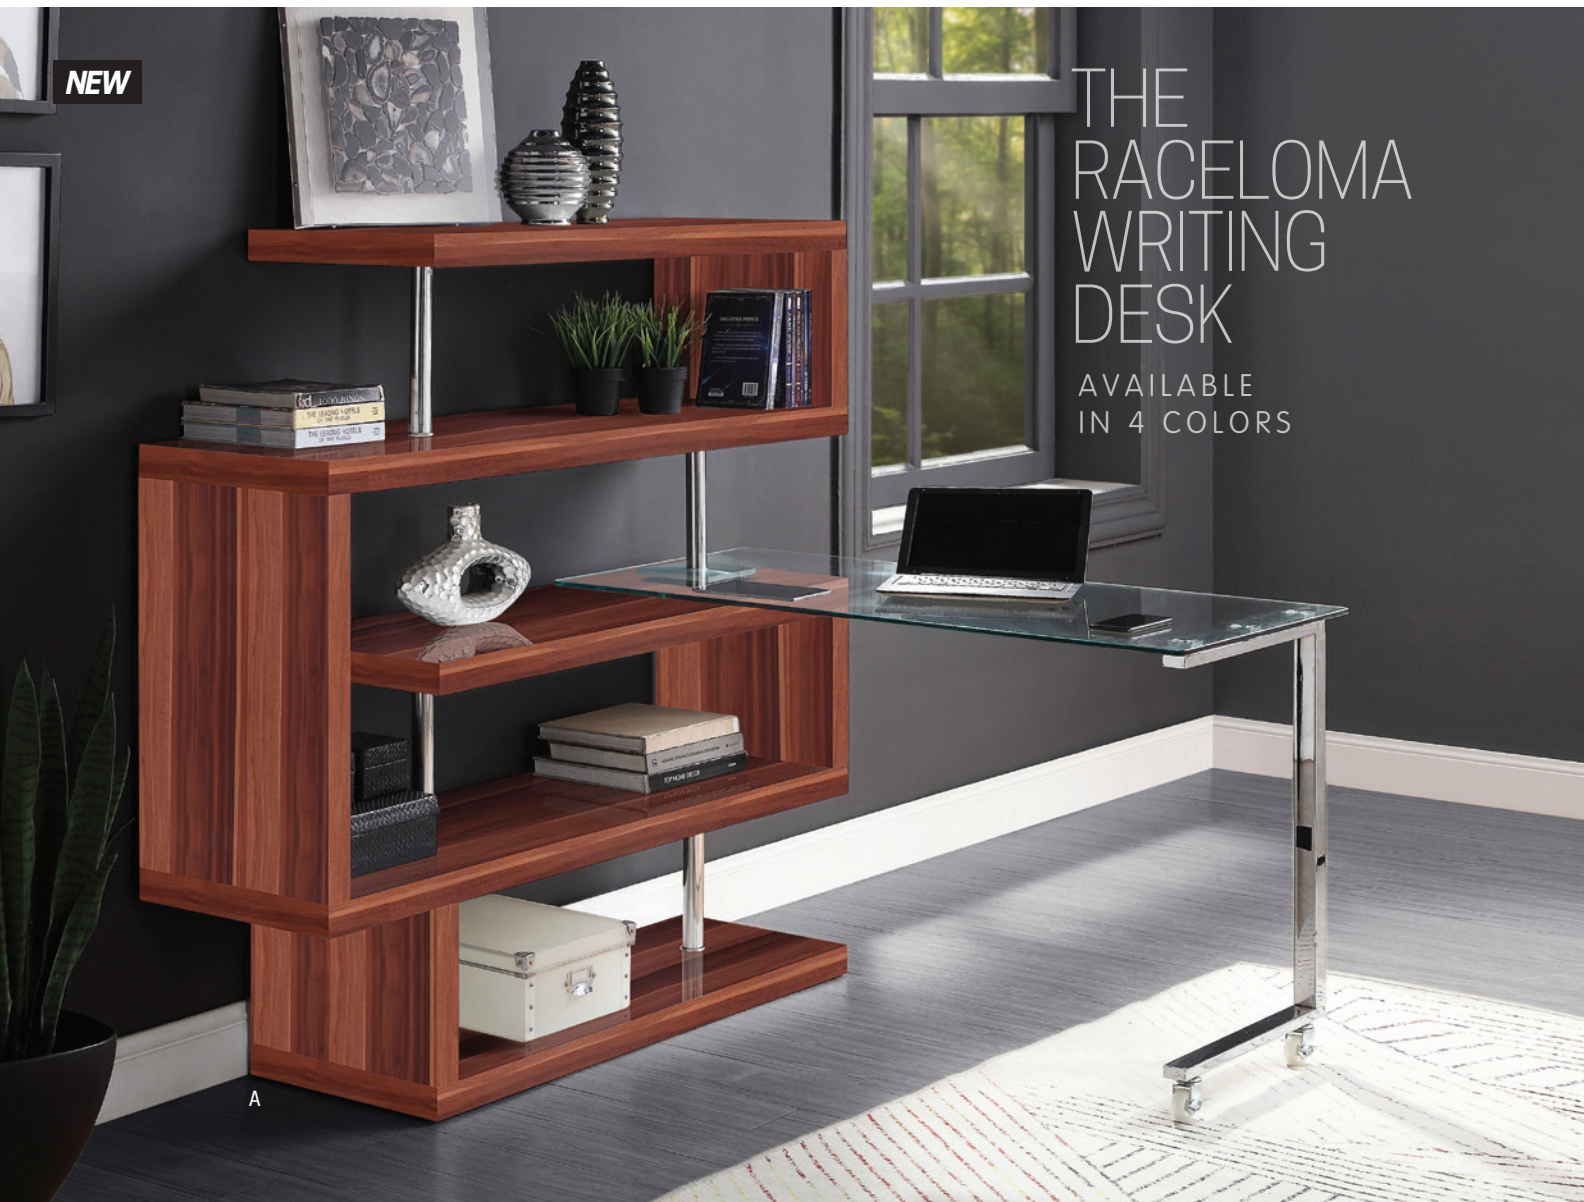

NEW

THE RACELOMA WRITING DESK

AVAILABLE IN 4 COLORS