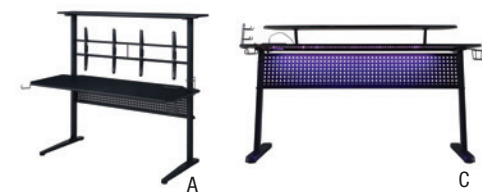

USB PORT
& LED
LIGHT
ULTRA-COOL
GAMING
DESK

NEW

- **CANZI** Black Finish
  A. 93130 GAMING TABLE w/USB PORT
  59"L x 25"W x 58"H
- **VILDRE** Black & White Finish
  B. 93134 GAMING TABLE w/USB PORT
  59"L x 27"W x 33"H
- **VILDRE** Black Finish
  C. 93132 GAMING TABLE w/USB PORT
  59"L x 27"W x 33"H