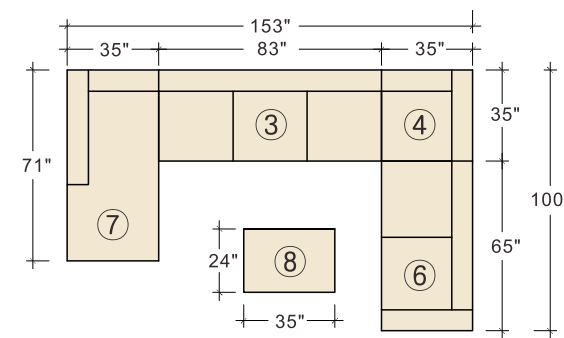

28838 Vanity desk, 47" x 19" x 31"H  
 28839 Mirror, 31" x 36" x 2"H  
 96885 Stool, 20"L x 15"D x 19"H

28818 Vanity desk, 47" x 19" x 31"H  
28819 Mirror, 29" x 28" x 2"H  
28820 Stool, 16"L x 14"D x 19"H

⑦ 56620 Laf-Chaise  
71"L x 35"D x 34"H

⑧ 56619 Ottoam  
35"L x 24"D x 19"H

⑨ 58868 Accent Chair w/1 Pillow  
28"L x 32"D x 35"H

⑩ 88815 Coffee Table  
54"L x 30"D x 20"H

⑪ 88810 Coffee Table(w/Glass Top)  
43"L x 43"D x 20"H