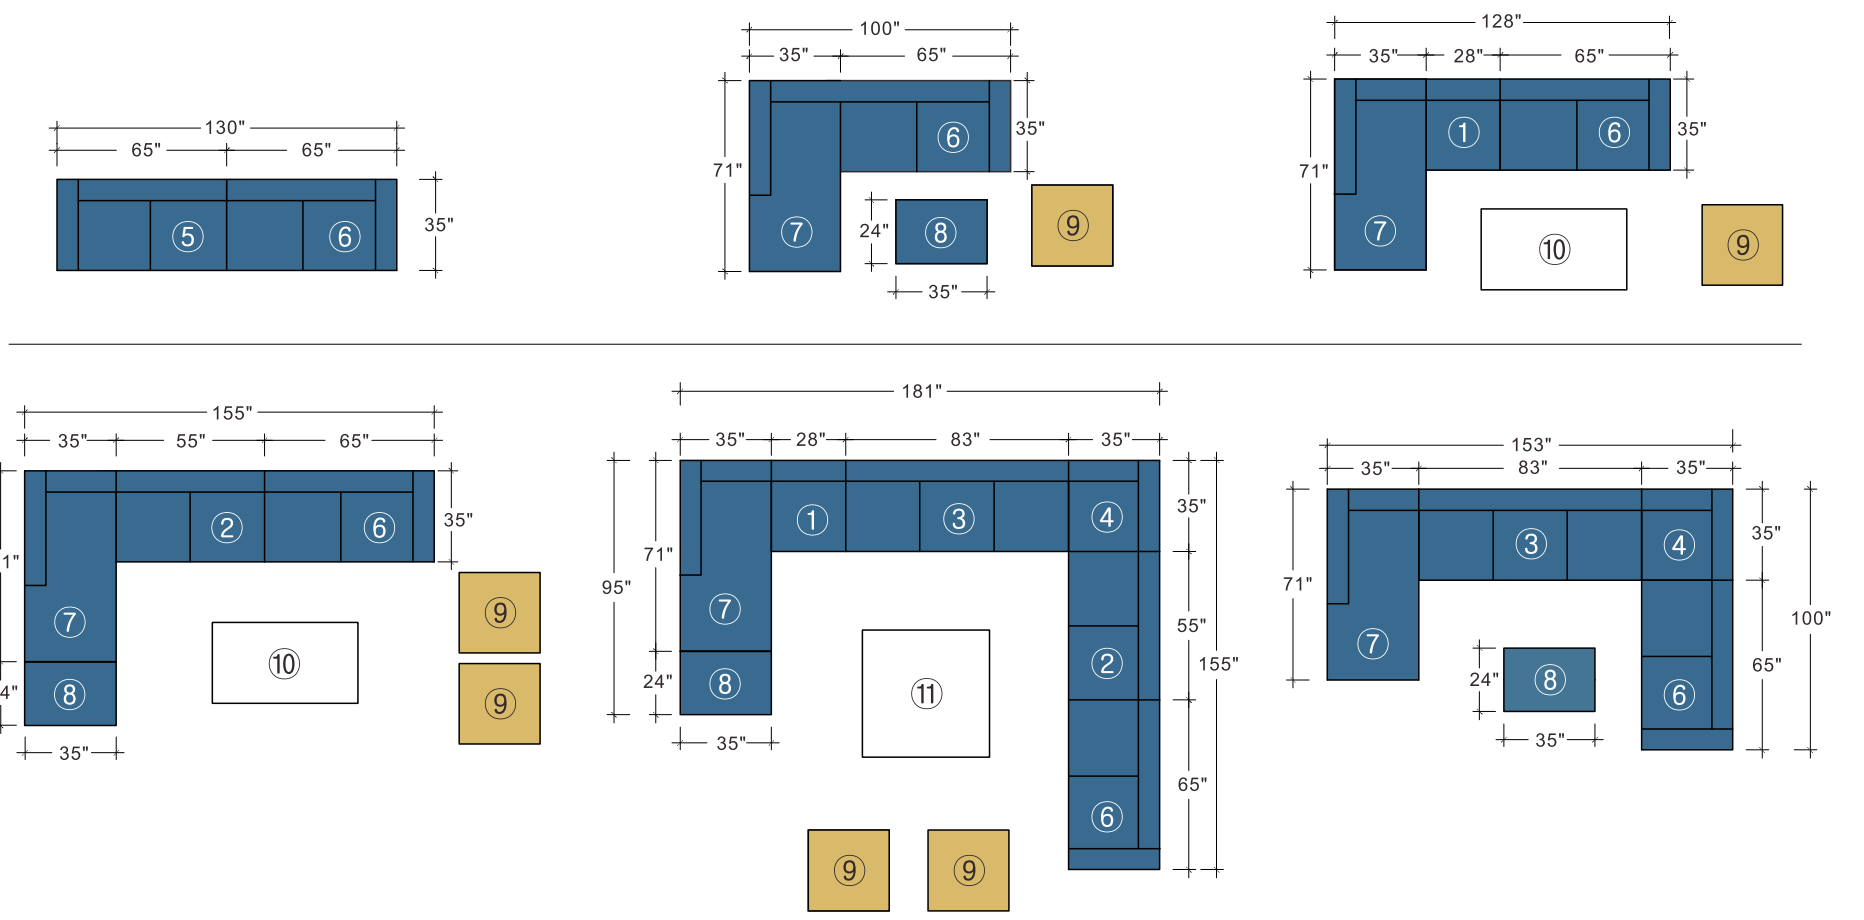

HOUSE BEATRICE COLLECTION Modern Aesthetics

ALL COMBINATIONS

- ① 56637 Chair
  28"L x 35"D x 34"H
- ② 56636 Loveseat
  56"L x 35"D x 34"H
- ③ 56635 Sofa
  83"L x 35"D x 34"H
- ④ 56638 Corner
  35"L x 35"D x 34"H
- ⑤ 56641 Laf-Loveseat
  65"L x 35"D x 34"H
- ⑥ 56640 Raf-Loveseat
  65"L x 35"D x 34"H
- ⑦ 56640 Laf-Chaise
  71"L x 35"D x 34"H
- ⑧ 56639 Ottoam
  35"L x 24"D x 19"H
- ⑨ 58869 Accent Chair w/1 Pillow
  28"L x 32"D x 35"H
- ⑩ 88815 Coffee Table
  54"L x 30"D x 20"H
- ⑪ 88810 Coffee Table(w/Glass Top)
  43"L x 43"D x 20"H