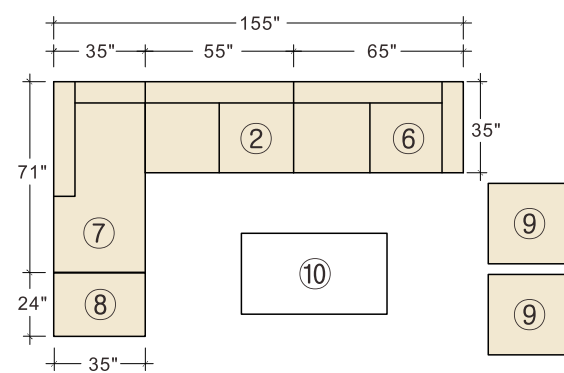

28838 Vanity desk, 47" x 19" x 31"H  
 28839 Mirror, 31" x 36" x 2"H  
 96885 Stool, 20"L x 15"D x 19"H

28818 Vanity desk, 47" x 19" x 31"H  
28819 Mirror, 29" x 28" x 2"H  
28820 Stool, 16"L x 14"D x 19"H

⑦ 56620 Laf-Chaise  
71"L x 35"D x 34"H

⑧ 56619 Ottoam  
35"L x 24"D x 19"H

⑨ 58868 Accent Chair w/1 Pillow  
28"L x 32"D x 35"H

⑩ 88815 Coffee Table  
54"L x 30"D x 20"H

⑪ 88810 Coffee Table(w/Glass Top)  
43"L x 43"D x 20"H