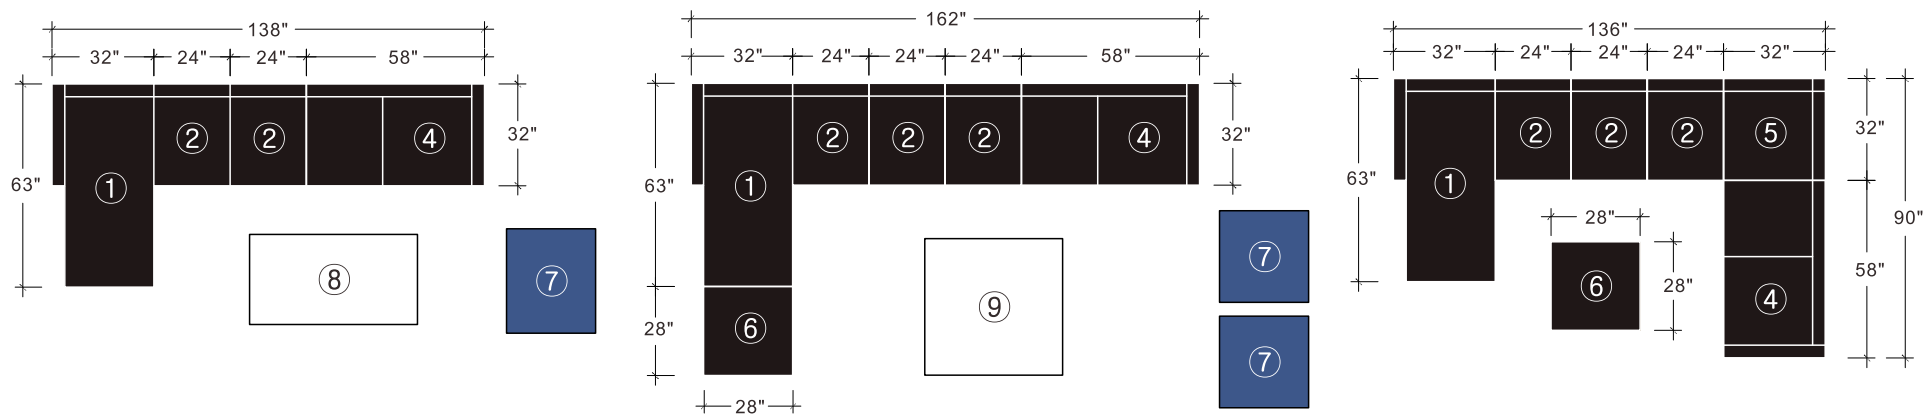

ALL COMBINATIONS

HOUSE MARCHESE COLLECTION

Elegant Silhouettes