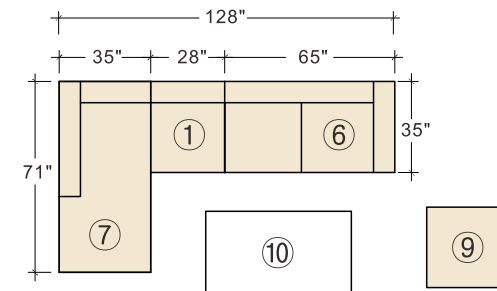

28838 Vanity desk, 47" x 19" x 31"H  
 28839 Mirror, 31" x 36" x 2"H  
 96885 Stool, 20"L x 15"D x 19"H

28818 Vanity desk, 47" x 19" x 31"H  
28819 Mirror, 29" x 28" x 2"H  
28820 Stool, 16"L x 14"D x 19"H

⑦ 56620 Laf-Chaise  
71"L x 35"D x 34"H

⑧ 56619 Ottoam  
35"L x 24"D x 19"H

⑨ 58868 Accent Chair w/1 Pillow  
28"L x 32"D x 35"H

⑩ 88815 Coffee Table  
54"L x 30"D x 20"H

⑪ 88810 Coffee Table(w/Glass Top)  
43"L x 43"D x 20"H