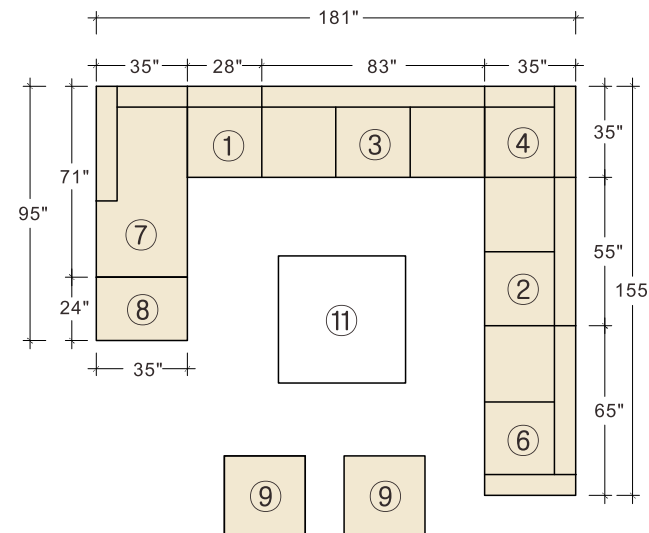

28838 Vanity desk, 47" x 19" x 31"H  
 28839 Mirror, 31" x 36" x 2"H  
 96885 Stool, 20"L x 15"D x 19"H

28818 Vanity desk, 47" x 19" x 31"H  
28819 Mirror, 29" x 28" x 2"H  
28820 Stool, 16"L x 14"D x 19"H

⑦ 56620 Laf-Chaise  
71"L x 35"D x 34"H

⑧ 56619 Ottoam  
35"L x 24"D x 19"H

⑨ 58868 Accent Chair w/1 Pillow  
28"L x 32"D x 35"H

⑩ 88815 Coffee Table  
54"L x 30"D x 20"H

⑪ 88810 Coffee Table(w/Glass Top)  
43"L x 43"D x 20"H