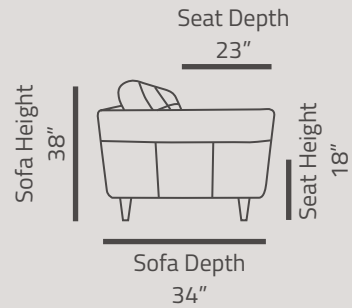

Gray Leather

LV01294

81"L x 34"D x 38"H

Sleeper Size

63"L x 78"W

Product Features

- Full Foam Seat Construction
- Tight Back & Loose Seat Cushion
- Solid Wood Frame
- Button Tufted
- Queen Size Sleeper(63"W x 78"L)