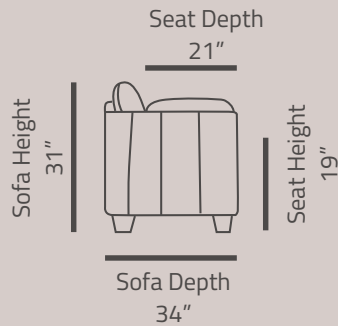

The Matias sofa set is one you'll want to spend lots of time in. This beautiful dusty white or chocolate leather sofa features contrast tone stitching and unique wooden block legs. Its deep, comfy seat and sloped style padded arms with pillow give it an incredible sink-right-in quality that's perfect for the whole family.

Product Features

- Loose Back & Tight Seat Cushions
- Contrast Tone Stitching
- Webbing Seat Construction
- Solid Wood Frame
- Sloped Armrest
- Wooden Block Leg in Dark Walnut Finish
- Available in Chocolate & Dusty White