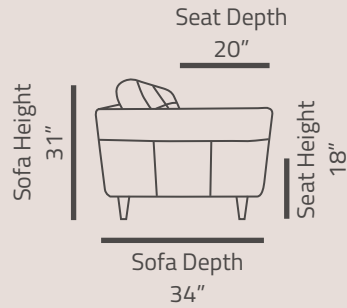

Make a chic addition to your living room, the Malaga living room collection is one you'll want to spend lots of time in. This beautiful cream or taupe leather sofa set features contrast tone stitching and unique chrome legs. Its deep, comfy seat and track style padded arms give it an incredible sink-right-in quality that's perfect for the whole family.

Product Features

- Contrast Tone Stitching
- Loose Back & Tight Seat Cushions
- Webbing Seat Construction
- Solid Wood Frame
- Track Style Armrests
- Metal Bracket Legs in Chrome Finish
- Also Available in Taupe & Cream