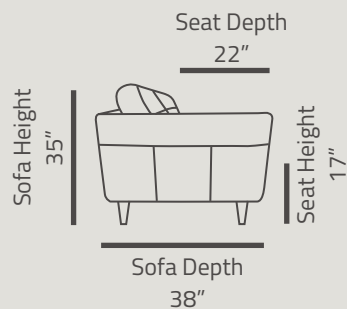

Product Features

- Tight Back & Seat Cushion
- Metal Legs
- Available in Saddle Tan & Pearl Gray

LV00940

Sofa
88"L x 38"D x 34"H

LV00941

Loveseat
66"L x 38"D x 35"H

LV00942

Chair
41"L x 38"D x 35"H