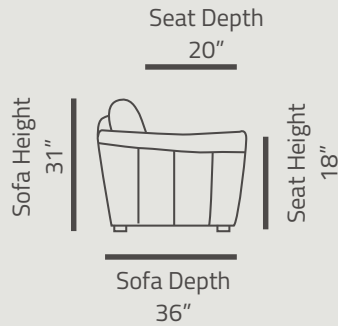

The Valeria sofa set is one you'll want to spend lots of time in. This beautiful mustard or watery leather sofa features same tone stitching and unique wood block legs. Its deep, comfy seat and flared padded arms give it an incredible sink-right-in quality that's perfect for the whole family.

Product Features

- Contrast Tone Stitching
- Loose Back & Tight Seat Cushions
- Webbing Seat Construction, Solid Wood Frame
- Flared Armrests
- Wooden Block Leg in Dark Walnut Finish
- Also Available in Mustard & Watery