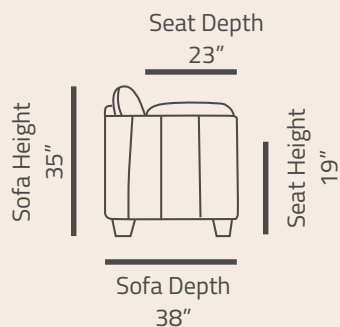

Product Features

- Full Foam Seat Construction
- Tight Back & Loose Seat Cushion
- Solid Wood Frame
- KD Legs

LV01296

Sofa

91"L x 40"D x 35"H

LV01297

Loveseat

67"L x 40"D x 35"H

Product Features

- Full Foam Seat Construction
- Tight Back & Loose Seat Cushion
- Solid Wood Frame
- KD Legs

LV01299

Sofa

85"L x 38"D x 35"H

LV01300

Loveseat

62"L x 38"D x 35"H