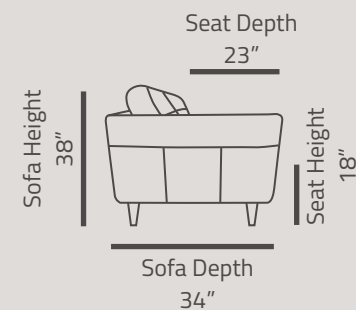

LV00947

Loveseat w/5 Pillows
68"L x 38"D x 34"H

LV00948

Chair w/Pillow
40"L x 38"D x 34"H

Sleeper Sofa
Noci

Product Features

- Full Foam Seat Construction
- Tight Back & Loose Seat Cushion
- Solid Wood Frame
- Button Tufted
- Queen Size Sleeper(63"W x 78"L)