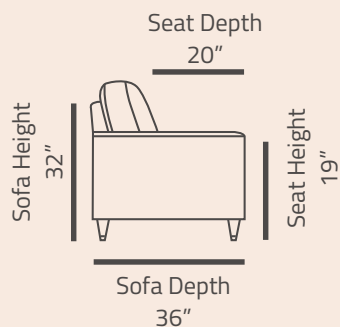

The Helena sofa set is one you'll want to spend lots of time in. Designed with contemporary fashion, this beautiful moss green or pearl gray leather sofa features a T-shape cushion with contrast tone stitching and unique tapered wood legs. Its deep, comfy seat and slope style padded arms give it an incredible sink-right-in quality that's perfect for the whole family.

Product Features

- Loose Back & Tight Seat Cushions
- Webbing Seat Construction, Solid Wood Frame
- Flared Armrests
- Wooden Tapered Leg in Dark Walnut Finish
- Available in Moss Green & Pearl Gray