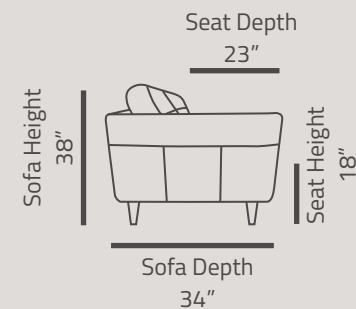

Taupe Leather

LV01293

81"L x 34"D x 38"H

Sleeper Size

63"L x 78"W

Sleeper Sofa Noci

Product Features

- Full Foam Seat Construction
- Tight Back & Loose Seat Cushion
- Solid Wood Frame
- Button Tufted
- Queen Size Sleeper(63"W x 78"L)

Gray Leather

LV01294

81"L x 34"D x 38"H

Sleeper Size

63"L x 78"W

Product Features

- Full Foam Seat Construction
- Tight Back & Loose Seat Cushion
- Solid Wood Frame
- Button Tufted
- Queen Size Sleeper(63"W x 78"L)