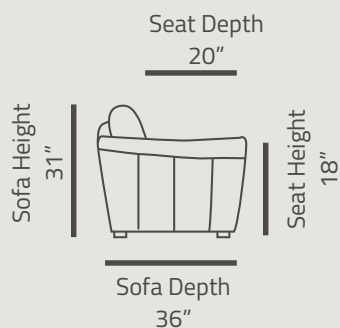

The Valeria sofa set is one you'll want to spend lots of time in. This beautiful mustard or watery leather sofa features same tone stitching and unique wood block legs. Its deep, comfy seat and flared padded arms give it an incredible sink-right-in quality that's perfect for the whole family

Product Features

- Contrast Tone Stitching
- Loose Back & Tight Seat Cushions
- Webbing Seat Construction, Solid Wood Frame
- Flared Armrests
- Wooden Block Leg in Dark Walnut Finish
- Also Available in Mustard & Watery