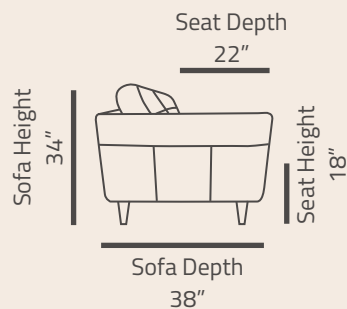

Made in Italy and upholstered in high-quality leather, the Tussio collection offers comfort and style. The gorgeous saddle tan leather finish is modern. Included are bolster cushions and pillows to match the seating. The headrest provides added comfort to the sofa and loveseat. The metal legs make transform this collection into a contemporary one.

Product Features

- Accent Pillow Included
- Metal KD Legs
- Tight Seat & Back Cushion
- Solid Wood Frame
- Full Foam Seat Construction
- Available in Saddle Tan & Watery