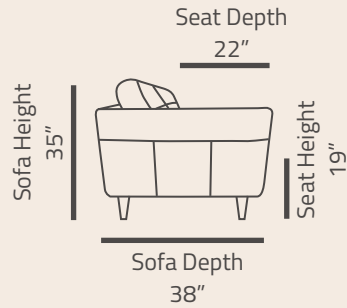

The Safi sofa is upholstered in a Camel finish leather and constructed with a sturdy, wooden inner frame under its dense full-foam cushioning. This mid-century inspired sofa seats up to three of your favorite people. The chrome finish featured on its metal legs, coupled with plush heavy-duty back suspension for hours of comfortable lounging.

Product Features

- Full Foam Seat Construction
- Solid Wood Frame
- Metal Chrome Legs
- Tight Seat & Loose Back Cushion
- KD Leg