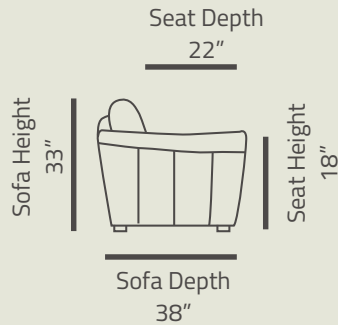

Featuring an attractive contemporary design and plush seating for luxurious comfort, the Tampa sectional sofa is one you'll want to spend lots of time in. This beautiful pearl gray or airy green leather sofa features contrast stitching and unique wooden trim and tapered legs. Its deep, comfy seat and track style padded arms give it an incredible sink-right-in quality that's perfect for the whole family.

Product Features

- Vertical Channel Stitching
- Material: Leather
- Tight Back & Seat Cushions
- Construction: Webbing Seat Construction
- Solid Wood Frame
- Track Style Armrest
- Wooden Tapered Legs & Trim Base
- Available in Pearl Gray (Right or Left Facing)
- Pearl Gray & Airy Green