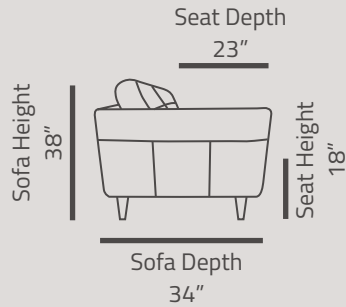

Blue Leather

LV01292

81"L x 34"D x 38"H

Sleeper Size

63"L x 78"W

Product Features

- Full Foam Seat Construction
- Tight Back & Loose Seat Cushion
- Solid Wood Frame
- Button Tufted
- Queen Size Sleeper(63"W x 78"L)