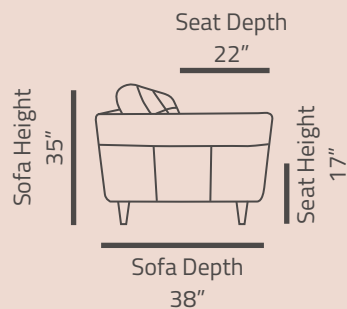

Created to be enjoyed both visually and physically, the Leonia collection is fitting for the modern home. The clean lines and sloped armrests make for a timeless collection. The plush backrest and seat cushions make lounging enjoyable for hours. The metal legs provide a sturdy base for the frame and add a contemporary finishing touch. Available in two leather finishes Saddle Tan and Pearl Gray.

Product Features

- Tight Back & Seat Cushion
- Metal Legs
- Available in Saddle Tan & Pearl Gray