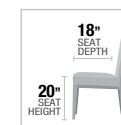

Noralie

MIRRORED & FAUX DIAMONDS
CLEAR GLASS TOP

Place this gorgeous Noralie dining table in any modern setting. The mirrored base durably supports the round clear glass top, which allows the beautiful curves to be highlighted. The panel mirrored base features inlaid faux diamonds that both reflect light and will illuminate your dining space. The matching side chairs are padded with beige leatherette cushions, offering comfort while drawing attention to the elegant chrome finish metal frame.