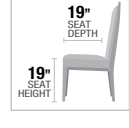

- A. **DN01362** DINING TABLE w/DOUBLE PEDESTAL
  44"W x 90" ~ 114"L (INCLUDES 1 x 24" LEAF)
- B. **DN01363** SIDE CHAIR, 49"H
- C. **DN01364** ARM CHAIR, 49"H
- D. **DN01365** HUTCH & BUFFET, 78"L x 24"W x 93"H
- E. **DN01361** DINING TABLE
  44"W x 80" ~ 96"L (INCLUDES 1 x 16" LEAF)