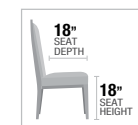

E. **72310**
DINING TABLE, 48"Dia

F. **72312**
SIDE CHAIR, 38"H

TABLE TOP

ROUND PEDESTAL TABLE
LINEN SEAT CUSHION
WOODEN SLATTED BACKREST
WOODEN TAPERED LEG

Leventis

WEATHERED GRAY FINISH

C. **74640**
DINING TABLE, 47"Dia