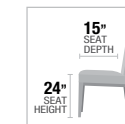

Evangeline

SALVAGED BROWN & BLACK FINISH

Transform a boring traditional dining room into an industrial home bar that allow your friends to eat and drink to their heart's content. The Evangeline Counter Height Table employs a sense of industrial rawness in every detail, including distressed textures, metal structure, minimalistic design. The rectangular wooden table top is finished in a salvaged brown to form a weathered surface. Below the table top is a geometric metal base, creating a striking silhouette to makes a bold statement. Give your dining room an instant makeover with The Evangeline Counter Height Table.