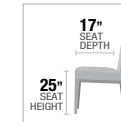

MATCHING
DN00814 Dining Set

A

B

new

A. **DN00817** COUNTER HEIGHT TABLE, 47"W x 47"L x 38"H

B. **DN00818** COUNTER HEIGHT CHAIR, 42"H

B

TABLE TOP