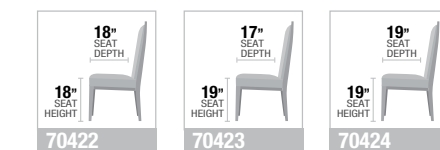

PRODUCT FEATURES:

ALUMINUM TABLE TOP w/ SLED BASE
TOP GRAIN LEATHER SEAT & BACK CUSHION
METAL LEGS

Kaylia

ALUMINUM, TOP GRAIN LEATHER & GUNMETAL FINISH

With a touch of vintage and modern charm, the Kaylia dining table combines durable steel construction in aluminum and iron metal. The table features a unique metal sled base and aluminum top paired with padded top grain leather side chairs in 2 choices of colors which can fit in a variety of home decor needs. This collection is the perfect choice for your dining room.

- A. **70105 DINING TABLE**, 40"W x 78"L
- B. **70422 SIDE CHAIR**, 33"H, Black Top Grain Leather & Antique Black Finish
- C. **70423 SIDE CHAIR**, 33"H, Vintage Chocolate Top Grain Leather & Antique Black Finish
- D. **90030 CONSOLE TABLE**, 52"L x 21"W x 40"H, Top Grain Leather & Aluminum Finish
- E. **97040 WALL RACK w/LED LIGHT**, 30"L x 14"W x 30"H, Aluminum Finish
- F. **70424 SIDE CHAIR**, 35"H, Antique Ebony Top Grain Leather & Antique Black Finish

TABLE TOP