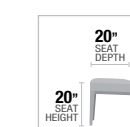

- A. **DN01368** DINING TABLE w/DOUBLE PEDESTAL, 44"W x 90" ~ 114"L (INCLUDES 1 x 24" LEAF)
- B. **DN01369** SIDE CHAIR, 44"H
- C. **DN01370** ARM CHAIR, 44"H
- D. **DN01371** HUTCH & BUFFET, 76"L x 22"W x 94"H
- E. **DN01367** DINING TABLE 44"W x 80" ~ 96"L (INCLUDES 1 x 16" LEAF)