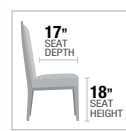

PRODUCT FEATURES:

- WOODEN TOP
- WOODEN SEAT & BACK
- WOODEN TAPERED LEG

PRODUCT FEATURES:

- ROUND PEDESTAL TABLE
- WOODEN SEAT & BACK

Wallace II

TAN LINEN
WEATHERED OAK FINISH

E. **72310**
DINING TABLE, 48"Dia

F. **72312**
SIDE CHAIR, 38"H

ROUND PEDESTAL TABLE
LINEN SEAT CUSHION
WOODEN SLATTED BACKREST
WOODEN TAPERED LEG

Leventis

WEATHERED GRAY FINISH

ROUND PEDESTAL TABLE
WOODEN TURNED LEG
FABRIC SEAT CUSHION