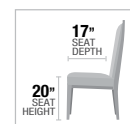

A. **72290** DINING TABLE, 40"W x 76"L, 10mm Clear Tempered Glass

B. **72292** SIDE CHAIR, 39"H

TABLE TOP

LED LIGHT
PEDESTAL

PRODUCT FEATURES:

- WOODEN TRESTLE BASE
- 8MM CLEAR TEMPERED GLASS TOP INSERT
- W/LED TOUCH LIGHT
- FABRIC SEAT & BACK CUSHION
- WOODEN TAPERED LEG