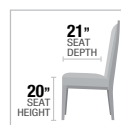

- A. **61100** DINING TABLE
46"W x 84" ~ 120"L (INCLUDES 2 x 18" LEAVES)
- B. **61102** SIDE CHAIR, 49"H
- C. **61103** ARM CHAIR, 49"H
- D. **61104** HUTCH & BUFFET, 75"L x 22"W x 94"H

TABLE TOP

- A. **61130** DINING TABLE, 46"W x 84" ~ 120"L (INCLUDES 2 x 18" LEAVES)
- B. **61132** SIDE CHAIR, 49"H
- C. **61133** ARM CHAIR, 49"H
- D. **61134** HUTCH & BUFFET, 75"L x 22" W x 94"H