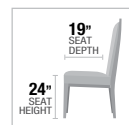

Winfred

PU & CHERRY FINISH

The graceful elegance of our Winfred collection makes every meal a celebration. Expertly crafted of solid hardwoods and resin with selected veneers, then finished in a multi-step, hand-rubbed rich cherry. Every piece is finely detailed with ornate carvings and the handsome counter height chairs are padded in leather-like PU.

- A. **60080** COUNTER HEIGHT TABLE
  60"W x 42" ~ 60"L x 36"H (INCLUDES 1 x 18"L LEAF)
- B. **60082** COUNTER HEIGHT CHAIR, 46"H
- C. **60078** HUTCH & BUFFET, 76"L x 21"W x 94"H

- A. **12160** COUNTER HEIGHT TABLE, 48"Dia x 36"H
- B. **12162** COUNTER HEIGHT CHAIR, 48"H
- C. **12155** HUTCH & BUFFET, 74"L x 19"W x 89"H