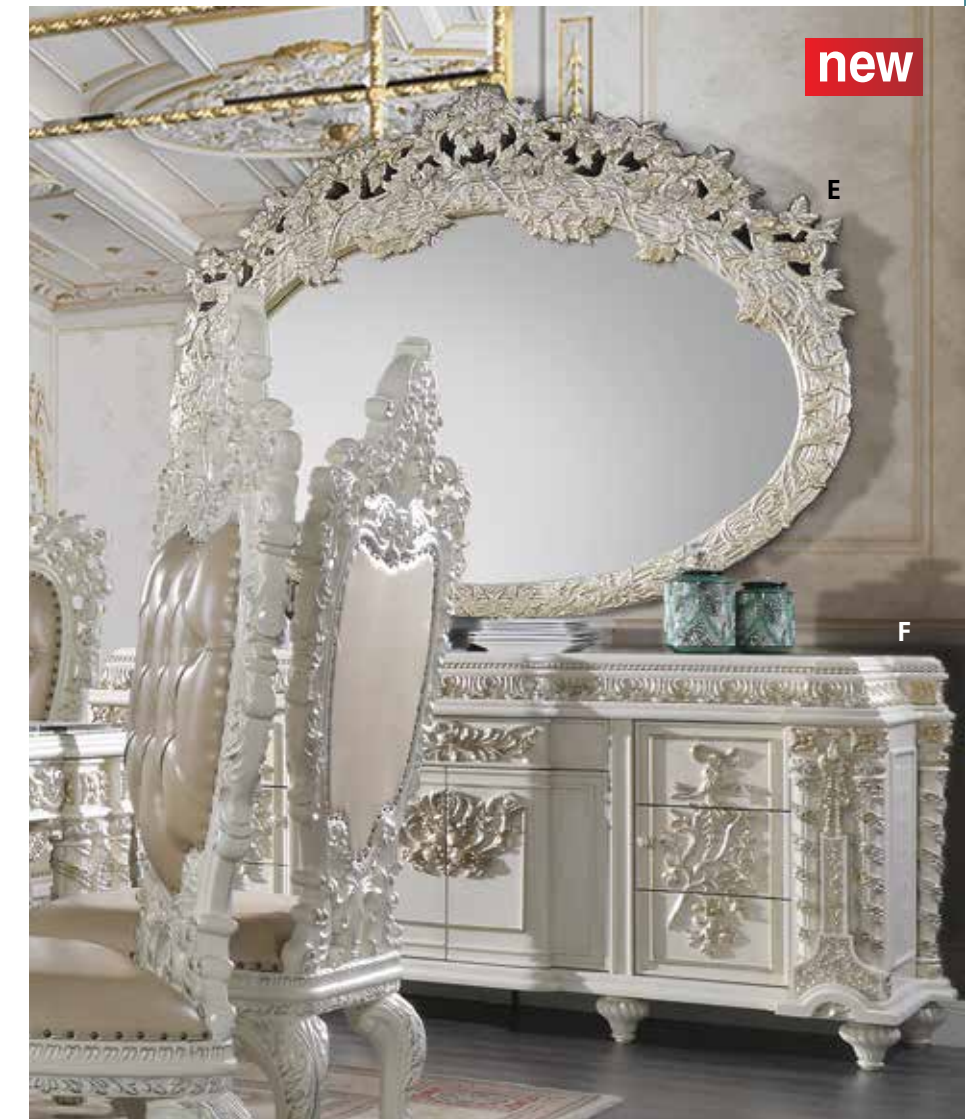

TABLE TOP A

D

MATCHING
BD00671EK Bedroom Set

PRODUCT FEATURES:

- FIXED TABLE TOP
- TEMPERED GLASS TABLE TOP
- SCULPTURE FLORAL & UPHOLSTERY CHAIR
- BUTTON TUFTED
- CURIO w/LIGHT
- GOLD TRIM ACCENT

new

Vanaheim