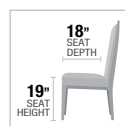

- A. **72820** DINING TABLE, 38"W x 64"L
- B. **72822** SIDE CHAIR, 37"H
- C. **72823** SERVER, 51"L x 18"W x 34"H

MARBLE TOP

C

PRODUCT FEATURES:

- WHITE MARBLE TOP
- BEIGE LINEN CUSHION SEATING
- MATCHING BENCH AVAILABLE