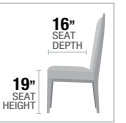

PRODUCT FEATURES:

WOODEN TAPERED LEG
PADDED FABRIC SEAT CUSHION
WOODEN GRID BACKREST

Sonata

CHOCOLATE MICROFIBER
CHERRY FINISH

A. **71164**
5PC PACK DINING SET
TABLE, 36"W x 48"L
SIDE CHAIR, 38"H

Kaelyn

DARK OAK FINISH