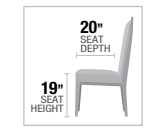

- A. **64170** SINGLE PEDESTAL DINING TABLE
48"Dia or 48"W ~ 66"L (INCLUDES 1 x 18" LEAF)
- B. **04077** SIDE CHAIR, 45"H
- C. **04078** ARM CHAIR, 45"H
- D. **04079** HUTCH & BUFFET, 62"L x 21"W x 88"H