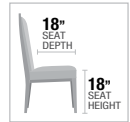

Leventis

CREAM LINEN
WEATHERED OAK FINISH

A. 74655
DINING TABLE
40"W x 88"L

B. 74657
SIDE CHAIR
38"H

TABLE TOP

PRODUCT FEATURES:
DOUBLE PEDESTAL w/TRESTLE BASE
PADDED SEAT & BACK CUSHION
NAILHEAD TRIM
WOODEN TURNED FRONT LEG