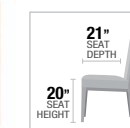

new

PRODUCT FEATURES:

- LEG TABLE
- SCULPTURE FLORAL & UPHOLSTERY CHAIR
- BUTTON TUFTED
- CURIO w/4 TIER SHELF
- CURIO w/LIGHT
- FELTLINED DRAWER
- METAL BOTTOM GLIDE DRAWER
- FRENCH FRONT DOVETAIL DRAWER

MATCHING
BD00471EK Bedroom Set

new

Constantine

PU, LIGHT GOLD, BROWN & GOLD FINISH

Ornate scrollwork and endless details the Constantine collection takes inspiration from the Baroque era to make up this dining set. The bronze finish creates a regal look to the set. The table sits on highly detailed wooden legs that are not only beautiful but sturdy. The chairs are visually striking on their own with ornate carvings and upholstered in bone PU that feature button tufted backrests.

- A. **DN00477** DINING TABLE, 48"W x 108"L
- B. **DN00478** SIDE CHAIR, 56"H
- C. **DN00479** ARM CHAIR, 56"H
- D. **DN00480** CURIO, 75"L x 23"W x 101"H
- E. **BD00473** MIRROR, 43"L x 60"H
- F. **DN00474** SERVER, 72"L x 22"W x 40"H

D