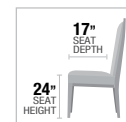

new

PRODUCT FEATURES:

1 x 18" EXTENSION LEAF
WOODEN SEAT & BACK
WOODEN TURNED LEG
OVERLAPPED "X" SHAPE

B

A

Dylan

WALNUT FINISH

Counter height tables are a great option for smaller spaces, they help create a more open and airy look. They also create a more casual look in your dining space. The Dylan counter height collection is great at achieving those aspects. In airy buttermilk and walnut finish creating a country farmhouse look. The table features an 18" extension leaf to accommodate all your guests. The chairs feature a scooped seat and overlapping "XX" design on the backrests.

- A. **DN00622** COUNTER HEIGHT TABLE
  54"W x 36" ~ 54"L x 36"H (INCLUDES 1 x 18" LEAF)
- B. **DN00623** COUNTER HEIGHT CHAIR, 42"H

TABLE TOP

PRODUCT FEATURES:

1 x 18" EXTENSION LEAF
WOODEN SEAT & BACK
WOODEN TURNED LEG
OVERLAPPED "X" SHAPE

MATCHING
70330 Dining Set

A

B

Dylan

BUTTERMILK & OAK FINISH

The Dylan collection features convertible table top with removable leaf, and turned legs, all carefully crafted with selected wood and veneers in rich buttermilk and dark oak finish. Matching side chairs offer overlapped "X" backrest design, wooden seat top, and turned front legs providing a warm and cozy country style for your dining room. (Table and Chairs Sold Separately)

- A. **70430** COUNTER HEIGHT TABLE
  54"W x 36" ~ 54"L x 36"H (INCLUDES 1 x 18"L LEAF)
- B. **70432** COUNTER HEIGHT CHAIR, 42"H