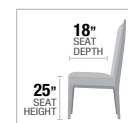

A. **DN00985** COUNTER HEIGHT TABLE, 48"Dia x 36"H

B. **DN00986** COUNTER HEIGHT CHAIR, 42"H

TABLE TOP

18" SEAT DEPTH
25" SEAT HEIGHT

PRODUCT FEATURES:

- ROUND PEDESTAL TABLE
- FIXED TOP
- PADDED SEAT & BACK CUSHION
- NAILHEAD TRIM BACKREST
- WOODEN TAPERED LEG