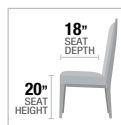

A. **73265** DINING TABLE, 42"W x 71"L

B. **73267** SIDE CHAIR, 40"H

MARBLE TOP

B

new

PRODUCT FEATURES:

- MARBLE TOP
- TRESTLE BASE w/TURNED SUPPORTS
- BUTTON TUFTED BACKREST
- PADDED CHAIR BACK & SEAT CUSHION