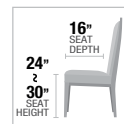

A. **73990** COUNTER HEIGHT TABLE, 24"W x 85"L x 36"H

B. **73992** COUNTER HEIGHT STOOL, 24" ~ 30"H

TABLE TOP

new

PRODUCT FEATURES:

- METAL BASE
- WOODEN TABLE TOP
- UPHOLSTERED SEAT CUSHION

Evangeline

SALVAGED BROWN & BLACK FINISH