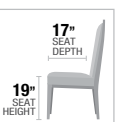

Cardiff

DARK BROWN MICROFIBER
ESPRESSO FINISH

A. **06850**
DINING TABLE, 32"W x 48"L

B. **06851**
SIDE CHAIR, 36"H

PRODUCT FEATURES:

RECTANGULAR LEG TABLE
WOODEN TAPERED LEG
MATCHING CHAIRS SOLD SEPARATELY
WOODEN TAPERED LEG

PRODUCT FEATURES:

WOODEN TAPERED LEG
PADDED FABRIC SEAT CUSHION
WOODEN GRID BACKREST

Sonata

CHOCOLATE MICROFIBER
CHERRY FINISH

A. **71164**
5PC PACK DINING SET
TABLE, 36"W x 48"L
SIDE CHAIR, 38"H

Kaelyn

DARK OAK FINISH

C. **73030**
DINING TABLE, 39"W x 72"L

D. **73032**
SIDE CHAIR, 35"H

BLACK "X" METAL CHAIR BACK
WOODEN TOP & TRESTLE BASE
WOODEN SEATING

PU PADDED SEAT CUSHION
WOODEN TAPERED LEG
WOODEN GRID BACKREST

Sonata

ESPRESSO PU
ESPRESSO FINISH

B. **71955**
7PC PACK DINING SET
TABLE, 36"W x 60"L
SIDE CHAIR, 38"H