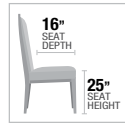

Charnell

MARBLE TOP & GARY PU OAK FINISH

- A. **DN00551**
  COUNTER HEIGHT TABLE
  24"W x 51"L x 36"H
- B. **DN00552**
  COUNTER HEIGHT STOOL
  25"H
- C. **DN00555**
  SERVER
  56"L x 18"W x 34"H

MARBLE TOP