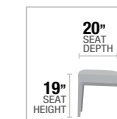

Vendome

PU & CHERRY FINISH

Create an elegant, traditional design in your dining room with the Vendome collection. Hand-crafted piece inspired from the luxurious designs of the past, the Vendome collection features elaborate wood carving details, traditional hardware and a sophisticated style. Among all decor elements produce a collection of timeless taste and appearance that will make any dining room feel refined and comforting.

- A. **62000** DOUBLE PEDESTAL DINING TABLE
  48"W x 94" ~ 136"L (INCLUDES 2 x 21" LEAVES)
- B. **62004** SIDE CHAIR, 48"H
- C. **60004** ARM CHAIR, 48"H
- D. **60006** HUTCH & BUFFET, 75"L x 21"W x 91"H
- E. **60000** DOUBLE PEDESTAL DINING TABLE
  48"W x 84" ~ 120"L (INCLUDES 2 x 18" LEAVES)
- F. **60003** SIDE CHAIR, 48"H
- G. **62010** PEDESTAL DINING TABLE, 54"Dia
  8mm Clear Tempered Glass Top
- H. **62015** PEDESTAL DINING TABLE, 60"Dia
- I. **62023** CURIO CABINET, 53"L x 21"W x 87"H