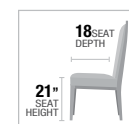

PRODUCT FEATURES:
WHITE MARBLE TOP
NAILHEAD TRIM
WOODEN TAPERED LEG
PADDED SEAT & BACK CUSHION

PRODUCT FEATURES:
WHITE MARBLE TOP
NAILHEAD TRIM
WOODEN TAPERED LEG
PADDED SEAT & BACK CUSHION

Nolan

WHITE MARBLE TOP
SALVAGE DARK OAK FINISH

This classic Nolan marble dining set offers an elegant design to turn your dining area into the most eye catching spot of your house. Each piece is supported by a strong wooden base in salvage dark oak finish, contrasting the flawless white marble table top and beige color upholstered chairs with nail head trim detail.

- A. **72850** DINING TABLE, 38"W x 64"L
- B. **72852** SIDE CHAIR, 40"H
- C. **72847** SERVER, 58"L x 21"W x 37"H

MARBLE TOP

- A. **72845** PEDESTAL DINING TABLE, 54"L Dia
- B. **72852** SIDE CHAIR, 40"H
- C. **72847** SERVER, 58"L x 21"W x 37"H

Nolan

WHITE MARBLE TOP
SALVAGE DARK OAK FINISH

This classic Nolan marble dining set offers an elegant design to turn your dining area into the most eye catching spot of your house. Each piece is supported by a strong wooden base in salvage dark oak finish, contrasting the flawless white marble table top and beige color upholstered chairs with nail head trim detail.