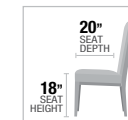

new

PRODUCT FEATURES:
 CROSSOVER RING STYLED PEDESTAL BASE
 12MM CLEAR TEMPERED GLASS TOP
 MIRRORED PEDESTAL
 FABRIC SEAT & BACK CUSHION

A

B

- A. **77835** DINING TABLE, 47"Dia
12mm Clear Tempered Glass
- B. **62072** SIDE CHAIR, 40"H, Black Fabric