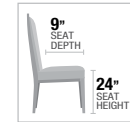

Nyssa
BUTTERMILK FINISH

B. 73052
3PC PACK COUNTER HEIGHT SET
COUNTER HEIGHT TABLE, 19"W x 43"L x 36"H
COUNTER HEIGHT STOOL, 24"H