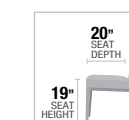

Varian

FABRIC, MIRRORED & ANTIQUE PLATINUM FINISH

Let the Varian dining collection reflect your brilliant style! This chic set features a rectangular table accented with a beveled mirror trim in a geometric design. A removable extension leaf allows for intimate dinners or lively parties. The matching side and arm chairs are upholstered in a lustrous blue fabric and supported by elegantly tapered legs with mirror inlay for an extra sparkle. Complete the set with the optional server or curio for a transitional glam dining space that's sure to impress!

- A. **66160** DINING TABLE, 40"W x 72" ~ 90"L (INCLUDES 1 x 18" LEAF)
- B. **66162** SIDE CHAIR, 41"H
- C. **66164** SERVER, 68"L x 18"W x 36"H
- D. **66158** MIRROR, 31"L x 40"H
- E. **66166** CURIO CABINET, 47"L x 18"W x 80"H
- F. **66155** DINING TABLE, 42"W x 78"L
- G. **66159** SERVER, 49"L x 18"W x 34"H

66160 TABLE TOP