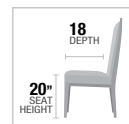

- A. **DN01188** DINING TABLE, 39"W x 79"L
- B. **DN00928** SIDE CHAIR, 47"H

TABLE TOP

B

new

PRODUCT FEATURES:
CULTURED MARBLE TOP
STAINLESS STEEL BASE
PEDESTAL STYLE

A

B

- A. **DN00221** DINING TABLE, 39"W x 79"L
- B. **DN00222** SIDE CHAIR, 37"H