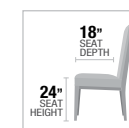

new

A. **73225** COUNTER HEIGHT TABLE, 36"W x 36"L x 36"H

B. **73227** COUNTER HEIGHT CHAIR, 42"H

C. **73228** CABINET, 34"L x 17"W x 40"H

TABLE TOP A

Clover

BEIGE FABRIC, SILVER & CHAMPAGNE FINISH

Featuring a perfectly symmetrical shape, this beautiful counter height set showcases clean lines that embrace old-world flair. The Clover counter height table has a slim metal cross-bar base in a lustrous champagne that reflect modern glamour while a mirror top is design with a romantic four-leaf shape. With a clover leaf shaped back that achieve visual balance and aesthetics, the matching counter height chair features a traditional geometric design in a modern way. The upholstered seat and back cushion in beige fabric invite you to indulge in a warm and relaxed vibe. Under the seat, four stylish metal legs with footrest give both elegant and sturdy support in a lustrous champagne. You will love the unique shape and how it brings sophistication and comfort to your dining table.