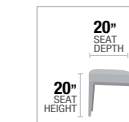

Versailles

PU & CHERRY OAK FINISH

Irresistibly inviting, the Versailles collection displays the unrivaled beauty of the traditional dining. The dining table reflects highly decorative base with oversized scrolled feet, and the upholstered and tapestried chairs with the deep button tufted and nailhead trim accents add classic character and represents luxurious detailing. This collection offers three styles of tables and three finishes for you to choose, and it would be perfect for any formal dining room.

- A. **61100** DINING TABLE, 46"W x 84"~120" L (INCLUDES 2 x 18" LEAVES)
- B. **DN01391** PEDESTAL DINING TABLE, 60"Dia
- C. **DN01392** SIDE CHAIR, 46"H
- D. **DN01393** ARM CHAIR, 46"H
- E. **61104** HUTCH & BUFFET, 75"L x 22"W x 94"H
- F. **61158** CURIO CABINET, 54"L x 21"W x 92"H