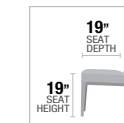

Ragenardus

FABRIC & ANTIQUE WHITE FINISH

The Ragenardus formal dining collection shows traditional style that is designed to impress. Each piece of this collection demonstrates delicate craftsmanship and intricate carved details. Matching hutch and buffet reflect all carefully selected design that will be the showpiece of your formal dining room.