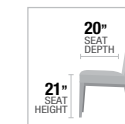

- A. **60737** DINING TABLE, 42"W x 72" ~ 90"L (INCLUDES 1 x 18" LEAF)
- B. **60742** SIDE CHAIR, 41"H
- C. **60743** ARM CHAIR, 41"H
- D. **60744** SERVER, 63"L x 20"W x 34"H

TABLE TOP

D

PRODUCT FEATURES: