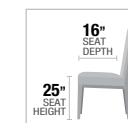

16" SEAT DEPTH
25" SEAT HEIGHT

Maurice

LINEN & OAK FINISH

Some people call this set a space-saver, some people call it Maurice. Either way, this counter height dining set provides a comfortable place to share a meal. An X-shaped pedestal base supports the round wooden table top. Matching counter height chairs are comfortably padded and upholstered in linen, and feature an arched wooden top trim with nail-head accents for added interest. Maurice is also available as a rectangular dining set with optional bench.