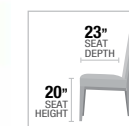

MATCHING
BD01234EK Bedroom Set
LV01193 Sofa Set

PRODUCT FEATURES:

- FIXED TABLE TOP
- PADDED SEAT CUSHION
- NAILHEAD TRIM
- CURIO w/TOUCH LIGHT
- CURVED DRAWER TOP
- FELT LINED DRAWER
- 2/3 EXTENSION DRAWER
- MAGNETIC DOOR CATCHES INCLUDED

Danae

PU, CHAMPAGNE & GOLD FINISH

Bigger is always better, the Danae dining table is a true testament to that. Boasting immaculate details on the base and legs that are fit for royalty. This grand piece is sure to leave a lasting impression on everyone that feasts their eyes on it. The antique silver and gold accents help enhance the ornamental details.

- A. **DN01197** DINING TABLE, 51"W x 110"L
- B. **DN01198** SIDE CHAIR, 63"H
- C. **DN01199** ARM CHAIR, 63"H
- D. **DN01200** CURIO, 81"L x 27"W x 93"H
- E. **BD01236** MIRROR, 55"L x 59"H
- F. **DN01201** SERVER, 77"L x 28"W x 39"H

D

new