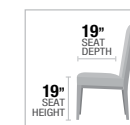

TABLE TOP

Cambrie

FAUX MARBLE TOP, BLUE VELVET
MIRRORED SILVER FINISH

Update your dining space with the Cambrie dining collection. The table features an eye-catching metal geometric pedestal base that is sure to leave your dinner guests impressed. The ample faux marble tabletop adds more visual interest to the piece. The matching dining chairs are fully padded for maximum comfort while eating and after-dinner chat. Upholstered in lush velvet and have diamond stitching for a luxurious finishing touch.