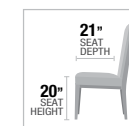

MATCHING
BD00461EK Bedroom Set

new

PRODUCT FEATURES:
TEMPERED GLASS TOP
SCULPTURE FLORAL & UPHOLSTERY CHAIR
BUTTON TUFTED
CURIO w/4 TIER SHELF & LIGHT
METAL BOTTOM GLIDE DRAWER
FRENCH FRONT DOVETAIL DRAWER
FELTLINED DRAWER

new

Vatican

PU, LIGHT GOLD & CHAMPAGNE SILVER FINISH

The Vatican Dining Room Collection brings dreamy romantic accents in classic design into your traditional dining room. Intricate trim features vigorous curves of scrolling vines and floral elements, while a champagne gold finish adds a touch of opulence and sophistication. The collection boasts glass dining table top and curio doors that reflect the light back into the dining area for an airier and lighter vibe. Deeply inviting, the matching dining chairs offer button tufted back and padded seat. Treat your guests to lavish warmth and comfort with the Vatican Dining Room Collection.

- A. **DN00467** DINING TABLE, 48"W x 99"L
- B. **DN00468** SIDE CHAIR, 49"H
- C. **DN00469** ARM CHAIR, 49"H
- D. **DN00470** CURIO, 78"L x 24"W x 93"H
- E. **BD00463** MIRROR, 44"L x 61"H
- F. **DN00464** SERVER, 73"L x 21"W x 41"H

D