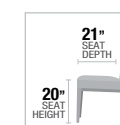

- A. **61100** DINING TABLE
46"W x 84" ~ 120"L (INCLUDES 2 x 18" LEAVES)
- B. **61102** SIDE CHAIR, 49"H
- C. **61103** ARM CHAIR, 49"H
- D. **61104** HUTCH & BUFFET, 75"L x 22"W x 94"H

TABLE TOP

- A. **61130** DINING TABLE, 46"W x 84" ~ 120"L (INCLUDES 2 x 18" LEAVES)
- B. **61132** SIDE CHAIR, 49"H
- C. **61133** ARM CHAIR, 49"H
- D. **61134** HUTCH & BUFFET, 75"L x 22" W x 94"H