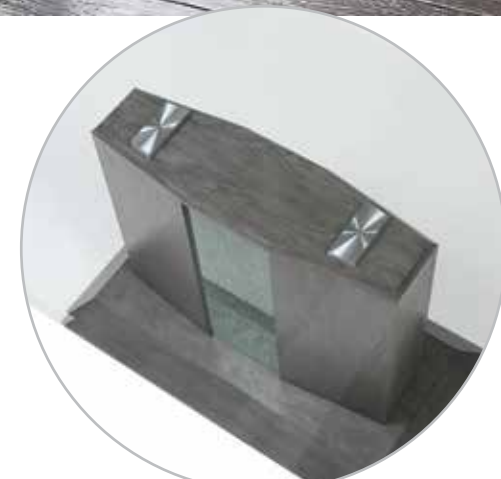

TABLE TOP

PRODUCT FEATURES:

- WOODEN TRESTLE BASE
- 8MM CLEAR TEMPERED GLASS TOP INSERT
- W/LED TOUCH LIGHT
- FABRIC SEAT & BACK CUSHION
- WOODEN TAPERED LEG