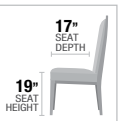

PRODUCT FEATURES:

- WOODEN TURNED LEG
- PADDED FABRIC SEAT CUSHION
- MATCHING BENCH AVAILABLE

Claudia II

WEATHERED GRAY FINISH

- A. **71880** DINING TABLE, 36"W x 60"L
- B. **71882** SIDE CHAIR, 40"H
- C. **71883** BENCH, 47"L x 14"D x 18"H