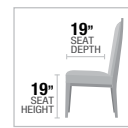

new

MATCHING
52115 Sofa Set
LV01355 Enter. Center

PRODUCT FEATURES:
PEDESTALS DINING TABLE (DN01357)
1 X 24" EXTENSION LEAF (DN01357)
1 X 16" EXTENSION LEAF (DN01356)
PADDED BACK & SEAT CUSHION
NAILHEAD TRIM
TOUCH LIGHT INCLUDED
TEMPERED GLASS DOORS & SHELVES
1/2 EXTENSION GLIDE DRAWER
METAL SIDE GLIDE DRAWER

MATCHING
50685 Sofa Set
LV01366 Enter. Center

PRODUCT FEATURES:
PEDESTALS DINING TABLE (DN01362)
SCROLLED APRON
1 X 24" EXTENSION LEAF (DN01362)
1 X 16" EXTENSION LEAF (DN01361)
PADDED BACK & SEAT CUSHION
TOUCH LIGHT INCLUDED
TEMPERED GLASS DOORS & SHELVES
1/2 EXTENSION GLIDE DRAWER
METAL SIDE GLIDE DRAWER

Latisha

ANTIQUE OAK FINISH

Traditional design with modern accents, the Latisha pedestal dining table is the perfect merging of contemporary and classic. The antique oak finish with the hand-brushed silver trim accentuates the elaborate floral moldings that are showcased throughout the trestle pedestal base and apron. Make the most out of this dining table with the included extension leaf for all your dinner guests.

- A. **DN01357** DINING TABLE w/DOUBLE PEDESTAL
  44"W x 90" ~ 114"L (INCLUDES 1 x 24" LEAF)
- B. **DN01358** SIDE CHAIR, 44"H
- C. **DN01359** ARM CHAIR, 44"H
- D. **DN01360** HUTCH & BUFFET, 76"L x 22"W x 94"H
- E. **DN01356** DINING TABLE
  44"W x 80" ~ 96"L (INCLUDES 1 x 16" LEAF)

- A. **DN01362** DINING TABLE w/DOUBLE PEDESTAL
  44"W x 90" ~ 114"L (INCLUDES 1 x 24" LEAF)
- B. **DN01363** SIDE CHAIR, 49"H
- C. **DN01364** ARM CHAIR, 49"H
- D. **DN01365** HUTCH & BUFFET, 78"L x 24"W x 93"H
- E. **DN01361** DINING TABLE
  44"W x 80" ~ 96"L (INCLUDES 1 x 16" LEAF)

Devayne

DARK WALNUT FINISH