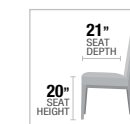

D

21" SEAT DEPTH
20" SEAT HEIGHT