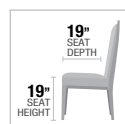

Zumala

BEIGE LINEN, MARBLE TOP
WEATHERED OAK FINISH

Style your dining room with an old world, vintage flair. The table combines white artificial marble top and weathered oak finish to create a subtle two-tone effect for a timeless and classic look. Angled corner edges and wood carved details add extra depth and texture to its overall aesthetic appearance. An elaborately carved trestle base under the tabletop offers a balance of grace and strength, providing elegant support to the rectangular tabletop. Your guests will feel warm and cozy in a traditional dining space the Zumala Dining Table creates.

A. 73260 DINING TABLE, 42"W x 71"L

B. 73262 SIDE CHAIR, 41"H

C. 73263 SERVER, 56"L x 18"W x 36"H

19" SEAT HEIGHT
19" SEAT DEPTH