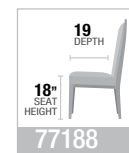

TABLE TOP

Faustine

SALVAGED LIGHT OAK FINISH

Impress all your guests during your next dinner party with this Faustine dining collection. The dining table strikes a clean-lined silhouette and boasts a single pedestal base for a contemporary style touch. It is a salvaged light oak finish that is versatile enough to blend with nearly any color palette and leave everyone talking. The matching side chairs come in two options: a round padded back with Sheraton styled legs or fully fabric-covered. The collection is the perfect centerpiece for your dining room, whether you are crafting a cottage-chic aesthetic or a more traditional display.