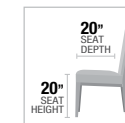

Versailles

SILVER PU & ANTIQUE PLATINUM FINISH

Irresistibly inviting, the Versailles collection displays the unrivaled beauty of the traditional dining. The dining table reflects highly decorative base with oversized scrolled feet, and the upholstered and tapestried chairs with nailhead trim accents add classic character and represents luxurious detailing. This collection offers three styles of tables and three finishes for you to choose, and it would be perfect for any formal dining room.

- A. **66820** DINING TABLE, 46"W x 84"~120" L (INCLUDES 2 x 18" LEAVES)
- B. **66830** DINING TABLE, 46"W x 100"~136" L (INCLUDES 2 x 18" LEAVES)
- C. **66822** SIDE CHAIR, 46"H
- D. **66823** ARM CHAIR, 46"H
- E. **66824** HUTCH & BUFFET, 75"L x 22"W x 94"H
- F. **66838** CURIO CABINET, 54"L x 21"W x 92"H
- G. **66840** PEDESTAL DINING TABLE, 60"Dia