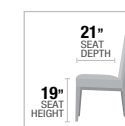

PRODUCT FEATURES:

- FIXED TABLE TOP
- TEMPERED GLASS TABLE TOP
- SCULPTURE FLORAL & UPHOLSTERY CHAIR
- BUTTON TUFTED
- CURIO w/LIGHT
- GOLD TRIM ACCENT

new

Vanaheim

BEIGE PU & ANTIQUE WHITE FINISH

Sophisticated luxury radiates beautifully in the Vanaheim Dining Room Collection. Fabulous floral design with gorgeous details in each piece makes the collection classical and timeless. Antique white finish gives the surface an alluring feel and elegant touch. A clear glass dining table top allows light to filter into and through the whole table, enhancing the collection's overall design. Upholstery side chairs feature elaborate button-tufted design for adding extra style and comfort to the collection. This extremely extravagant style will make any ordinary dining room appear much more unique.

- A. **DN00678** DINING TABLE, 48"W x 108"L
- B. **DN00679** SIDE CHAIR, 60"H
- C. **DN00680** ARM CHAIR, 60"H
- D. **DN00681** CURIO, 74"L x 24"W x 90"H
- E. **BD00673** MIRROR, 69"L x 58"H
- F. **DN00682** SERVER, 81"L x 24"W x 39"H

D

new