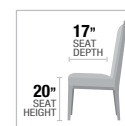

Northville

PU & ANTIQUE SILVER FINISH

The Northville collection features thoughtful and expressive craftsmanship in two luxurious dining options to choose from. You can choose between a grand double pedestal tables or round top dining table. This magnificent collection reflects classic elegance and striking sophisticated looks, in an opulent mix of silver hues and bright details. With distinctive design elements such as square base with raised scrolled trim and curved carvings, which reflects the personal taste, along with intricate leg and apron styles, all are beautifully complemented by champagne faux leather upholstery.

- A. **66920** DOUBLE PEDESTAL DINING TABLE
  46"W x 76" ~ 112"L (INCLUDES 2 x 18" LEAVES)
- B. **66922** SIDE CHAIR, 42"H
- C. **66923** ARM CHAIR, 42"H
- D. **66924** CURIO, 47"L x 21"W x 84"H
- E. **66925** SERVER w/ MARBLE TOP, 68"L x 19"W x 42"H
- F. **66926** SERVER w/ WOOD TOP, 68"L x 19"W x 42"H