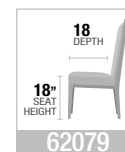

PRODUCT FEATURES:

- RECTANGULAR LEG TABLE
- 12MM BLACK TEMPERED GLASS TOP
- PADDED SEAT & BACK CUSHION
- STAINLESS STEEL CABRIOLE LEG

PRODUCT FEATURES:

- RECTANGULAR LEG TABLE
- 12MM CLEAR TEMPERED GLASS TOP
- PADDED SEAT & BACK CUSHION
- STAINLESS STEEL CABRIOLE LEG

Fabiola

FABRIC OR PU, STAINLESS STEEL
BLACK GLASS TOP

Add a modern touch to your dining room with the Fabiola dining room collection. With stunning cabriole legs, this beautiful rectangular table will create a dramatic statement in your dining space. Its spacious beveled glass top reveals the stunning stainless-steel base and legs and helps to keep your room feeling open and refined. The elegant lines of this understated collection provide versatility allowing this stunning set to accompany any room décor.

- **A. 62070 DINING TABLE**, 40"W x 80"L
  12mm Black Tempered Glass
- **B. 62072 SIDE CHAIR**, 40"H, Black Fabric
- **C. 62078 SIDE CHAIR**, 43"H, Black PU
- **D. 62079 SIDE CHAIR**, 43"H, Black Fabric

- **A. 62075 DOUBLE PEDESTAL DINING TABLE**
  39"W x 79"L, 12mm Clear Tempered Glass
- **B. 62078 SIDE CHAIR**, 43"H, Black PU
- **C. 62072 SIDE CHAIR**, 40"H, Black Fabric
- **D. 62079 SIDE CHAIR**, 43"H, Black Fabric

Cyrene

FABRIC OR PU, STAINLESS STEEL
CLEAR GLASS TOP

Add a modern touch to your dining room with the Cyrene dining room collection. With a pair of stunning mirrored pillars serving as the table's base, this beautiful rectangular pedestal table doubles as a piece of art for your dining room. Its spacious beveled glass top reveals the stunning double pedestal base and helps to keep your room feeling open and refined. This sophisticated dining room table has three styles of armless chairs all with fully padded seat and backrest.