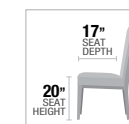

A

B

A. **72295** DINING TABLE, 40"W x 80"L

B. **72297** SIDE CHAIR, 39"H

TABLE TOP

Benoit

BROWN FINISH

The Benoit dining collection is a place for family togetherness and conversation, making the dining area a must-have for every home. This fabulous rectangular table features a rich brown table top with center glass inlay and a sleek trestle base with crossbar support. Adding the upholstered side chairs to create an inviting and enjoyable dining atmosphere.