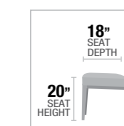

A

B

A. **73270** DINING TABLE, 48"W x 48"L

B. **73267** SIDE CHAIR, 40"H

MARBLE TOP

Yabeina

BEIGE LINEN, MARBLE TOP & GRAY OAK FINISH

Taking on a classic-inspired architecture design, the dining table has a pedestal base which gives its tabletop both sturdy and elegant support. The square tabletop in white artificial marble highlights its clean lines and complements the gray oak finish on the wooden base perfectly. The Square dining table can comfortably seat up to four, perfect for a small family gathering or casual dinner party with friends.