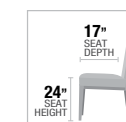

- A. **70430** COUNTER HEIGHT TABLE
54"W x 36" ~ 54"L x 36"H (INCLUDES 1 x 18"L LEAF)
- B. **70432** COUNTER HEIGHT CHAIR, 42"H

TABLE TOP

MATCHING
DN00980 Dining Set

PRODUCT FEATURES:

- FIXED TABLE TOP
- SINGLE PEDESTALS
- CHAIR BACK W/METAL FLORAL TRIM
- PADDED SEAT CUSHION
- TABLE EDGE W/NAILHEAD TRIM