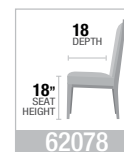

PRODUCT FEATURES:

- RECTANGULAR LEG TABLE
- 12MM BLACK TEMPERED GLASS TOP
- PADDED SEAT & BACK CUSHION
- STAINLESS STEEL CABRIOLE LEG

PRODUCT FEATURES:

- RECTANGULAR LEG TABLE
- 12MM CLEAR TEMPERED GLASS TOP
- PADDED SEAT & BACK CUSHION
- STAINLESS STEEL CABRIOLE LEG

Fabiola

FABRIC OR PU, STAINLESS STEEL
BLACK GLASS TOP

Add a modern touch to your dining room with the Fabiola dining room collection. With stunning cabriole legs, this beautiful rectangular table will create a dramatic statement in your dining space. Its spacious beveled glass top reveals the stunning stainless-steel base and legs and helps to keep your room feeling open and refined. The elegant lines of this understated collection provide versatility allowing this stunning set to accompany any room décor.

- **A. 62070 DINING TABLE**, 40"W x 80"L
  12mm Black Tempered Glass
- **B. 62072 SIDE CHAIR**, 40"H, Black Fabric
- **C. 62078 SIDE CHAIR**, 43"H, Black PU
- **D. 62079 SIDE CHAIR**, 43"H, Black Fabric

- **A. 62075 DOUBLE PEDESTAL DINING TABLE**
  39"W x 79"L, 12mm Clear Tempered Glass
- **B. 62078 SIDE CHAIR**, 43"H, Black PU
- **C. 62072 SIDE CHAIR**, 40"H, Black Fabric
- **D. 62079 SIDE CHAIR**, 43"H, Black Fabric

Cyrene

FABRIC OR PU, STAINLESS STEEL
CLEAR GLASS TOP

Add a modern touch to your dining room with the Cyrene dining room collection. With a pair of stunning mirrored pillars serving as the table's base, this beautiful rectangular pedestal table doubles as a piece of art for your dining room. Its spacious beveled glass top reveals the stunning double pedestal base and helps to keep your room feeling open and refined. This sophisticated dining room table has three styles of armless chairs all with fully padded seat and backrest.