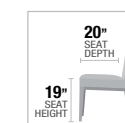

- A. **DN00590** DINING TABLE, 40"W x 72"~90"L (INCLUDES 1 x 18" LEAF)
- B. **DN00592** SIDE CHAIR, 41"H
- C. **DN00591** SERVER, 68"L x 18"W x 36"H
- D. **DN00593** CURIO, 48"L x 18"W x 80"H

TABLE TOP