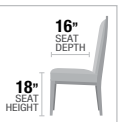

TABLE TOP

PRODUCT FEATURES:

- WOODEN TURNED LEG
- PADDED LINEN SEAT CUSHION
- MATCHING BENCH AVAILABLE

Wallace

TAN LINEN WEATHERED GRAY FINISH

- D. **71435** DINING TABLE, 35"W x 59"L
- E. **71437** SIDE CHAIR, 38"H
- F. **71438** BENCH, 40"L x 14"D x 18"H