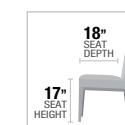

TABLE TOP

D

- A. **61030** DINING TABLE
45"W x 80" ~ 104"L (INCLUDES 1 x 24" LEAF)
- B. **61032** SIDE CHAIR, 40"H

TABLE TOP

Maisha

RUSTIC WALNUT FINISH

Combining classic and contemporary elements, the bold curves of the Maisha dining room collection provide both an elegant contrast and a unique look to any dining area. The beautiful rectangular trestle table features a wood base with decorative scrolled motifs in a rustic walnut finish.