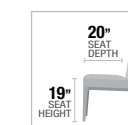

TABLE TOP

Dresden

PU & VINTAGE BONE WHITE FINISH

Acme is proud to present a new addition to our exclusive Dresden dining collection! This exquisite dining table in vintage bone white will look lovely in your home, with ornate carvings and raised floral motifs on its apron and pedestal base, which ends in oversized claw feet for a sense of grandeur. The matching side and arm chairs feature arched backs and PU upholstery that wraps around the outside seatback as well as the apron for a luxurious feel. Each piece in this collection has a hand-brushed finish that is meticulously applied to create an antiqued look. Complete your formal dining area with matching buffet and curio cabinet with touch light for the gorgeously appointed home of your dreams.