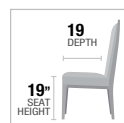

A. **DN01189** DINING TABLE, 59"Dia
 B. **DN01190** SIDE CHAIR, 46"H

TABLE TOP

PRODUCT FEATURES:
 PEDESTAL BASE
 ROUND FIXED TOP
 PU PADDED SEAT & BACK CUSHION

A. **77830** DINING TABLE, 47"Dia
 B. **77832** SIDE CHAIR, 37"H