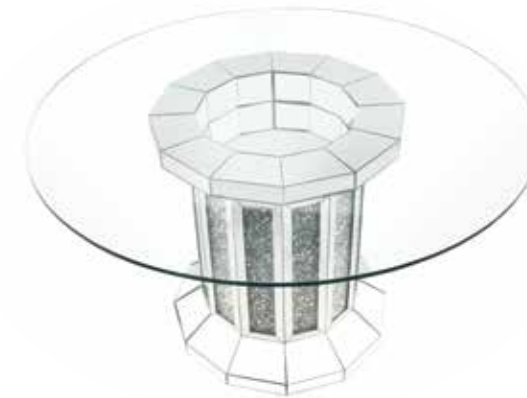

- A. **72140** DINING TABLE, 52"Dia
  12mm Clear Tempered Glass
- B. **62079** SIDE CHAIR, 43"H, Black Fabric

Noralie

MIRRORED & FAUX DIAMONDS
CLEAR GLASS TOP

The Noralie dining set is the perfect centerpiece for any social gathering. A clear glass top keeps the focus on the sparkling faux diamond inlay of the pedestal table base. Matching side chairs feature curved cabriole legs in a stainless steel finish that complements the reflective mirror trim of the round pedestal table base. Create a chic dining space that radiates dramatic ambience with the Noralie dining set.