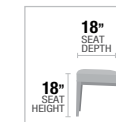

Ornat

MIRRORED & FAUX SQUARE DIAMONDS
CLEAR GLASS TOP

With glimmering details and extravagant designs, this attractive dining table is sure to enhance both your dining experience and dining space. This round dining table features smooth curves, and abstract line works for a modern glamour silhouette. The supporting pedestal showcases a criss-cross design complete with plenty of texture and personality. Clear glass tabletop makes faux diamond inlay on the pedestal glitter brilliantly under any available light. Let the Ornat Dining Table brings out the beauty of your dinnerware for a perfect dining party.