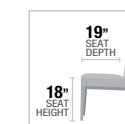

new

PRODUCT FEATURES:
TABLE TOP w/2 STORAGE DRAWERS
UPHOLSTERED SEAT & SLATTED BACK

Fedele

WEATHERED OAK & CREAM FINISH

The Fedele dining collection is a must-have for every home. This collection is for anyone that wants to add some by traditional charm into their home. The dining table showcases two storage drawers that are perfect for keeping dining necessities on hand. The weathered oak and cream finish adds charm to any space. The side chairs offer classic design aesthetics with its slatted backrest and padded seat; the bench is beautifully crafted to match the table finish. Set the scene for dinner parties, family game nights with this Fedele dining group.

- A. **77190** DINING TABLE, 40"W x 78"L
- B. **77192** SIDE CHAIR, 39"H
- C. **77193** BENCH, 58"L x 16"D x 18"H

PRODUCT FEATURES:
WOODEN TABLE TOP
TABLE STORAGE w/ 6 DRAWERS
WOOD BACKREST
WOOD TAPERED LEG
SIDE METAL GLIDE DRAWER
FELT LINED DRAWER
FRENCH FRONT & BACK DOVETAIL DRAWER

- A. **71850** DINING TABLE, 42"W x 78"L
- B. **71852** SIDE CHAIR, 39"H
- C. **71853** HUTCH & BUFFET, 68"L x 19"W x 81"H

A

Renske

ANTIQUE WHITE & BLACK FINISH

Friends and family will enjoy gathering around the charming farmhouse style dining table. Finished in a clean white and black finish. The horizontal planked top, sturdy tapered legs, and six storage drawers with pewter cup pull, on both side of the table, are perfect for storing napkins, extra placement or other dining essentials.