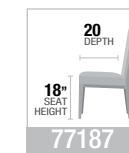

TABLE TOP

Faustine

SALVAGED LIGHT OAK FINISH

Impress all your guests during your next dinner party with this Faustine dining collection. The dining table strikes a clean-lined silhouette and boasts a single pedestal base for a contemporary style touch. It is a salvaged light oak finish that is versatile enough to blend with nearly any color palette and leave everyone talking. The matching side chairs come in two options: a round padded back with Sheraton styled legs or fully fabric-covered. The collection is the perfect centerpiece for your dining room, whether you are crafting a cottage-chic aesthetic or a more traditional display.