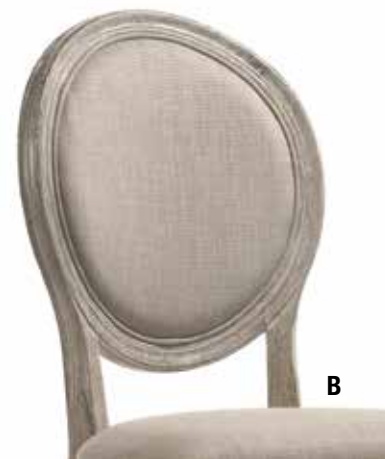

TABLE TOP

Faustine

SALVAGED LIGHT OAK FINISH

Impress all your guests during your next dinner party with this Faustine dining collection. The dining table strikes a clean-lined silhouette and boasts a single pedestal base for a contemporary style touch. It is a salvaged light oak finish that is versatile enough to blend with nearly any color palette and leave everyone talking. The matching side chairs come in two options: a round padded back with Sheraton styled legs or fully fabric-covered. The collection is the perfect centerpiece for your dining room, whether you are crafting a cottage-chic aesthetic or a more traditional display.