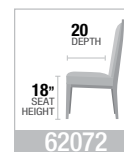

PRODUCT FEATURES:

- RECTANGULAR LEG TABLE
- 12MM BLACK TEMPERED GLASS TOP
- PADDED SEAT & BACK CUSHION
- STAINLESS STEEL CABRIOLE LEG

PRODUCT FEATURES:

- RECTANGULAR LEG TABLE
- 12MM CLEAR TEMPERED GLASS TOP
- PADDED SEAT & BACK CUSHION
- STAINLESS STEEL CABRIOLE LEG

Fabiola

FABRIC OR PU, STAINLESS STEEL
BLACK GLASS TOP

Add a modern touch to your dining room with the Fabiola dining room collection. With stunning cabriole legs, this beautiful rectangular table will create a dramatic statement in your dining space. Its spacious beveled glass top reveals the stunning stainless-steel base and legs and helps to keep your room feeling open and refined. The elegant lines of this understated collection provide versatility allowing this stunning set to accompany any room décor.

- **A. 62070 DINING TABLE**, 40"W x 80"L
  12mm Black Tempered Glass
- **B. 62072 SIDE CHAIR**, 40"H, Black Fabric
- **C. 62078 SIDE CHAIR**, 43"H, Black PU
- **D. 62079 SIDE CHAIR**, 43"H, Black Fabric

- **A. 62075 DOUBLE PEDESTAL DINING TABLE**
  39"W x 79"L, 12mm Clear Tempered Glass
- **B. 62078 SIDE CHAIR**, 43"H, Black PU
- **C. 62072 SIDE CHAIR**, 40"H, Black Fabric
- **D. 62079 SIDE CHAIR**, 43"H, Black Fabric

Cyrene

FABRIC OR PU, STAINLESS STEEL
CLEAR GLASS TOP

Add a modern touch to your dining room with the Cyrene dining room collection. With a pair of stunning mirrored pillars serving as the table's base, this beautiful rectangular pedestal table doubles as a piece of art for your dining room. Its spacious beveled glass top reveals the stunning double pedestal base and helps to keep your room feeling open and refined. This sophisticated dining room table has three styles of armless chairs all with fully padded seat and backrest.