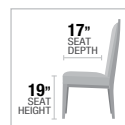

A. 72190 DINING TABLE, 38"W x 66"L

B. 72192 SIDE CHAIR, 38"H

TABLE TOP

PRODUCT FEATURES:

- RECTANGULAR PEDESTAL TABLE
- 10MM CLEAR TEMPERED GLASS
- HIGH GLOSS PEDESTAL "X" SHAPE

A

B

TABLE TOP