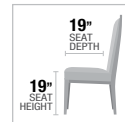

- A. **68260**
DINING TABLE, 40"W x 79"L
12mm Clear Tempered Glass
- B. **68264**
SIDE CHAIR, 40"H

TABLE TOP

- CULTURED MARBLE TOP
- STAINLESS STEEL BASE
- UPHOLSTERED SEAT & BACK CUSHION
- BUTTON TUFTED BACKREST
- NAILHEAD TRIM