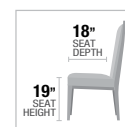

A. **71855** DINING TABLE, 42"W x 60" ~ 78"L (INCLUDES 1 x 18" LEAF)

B. **71857** SIDE CHAIR, 41"H

TABLE TOP

A

PRODUCT FEATURES:

- RECTANGULAR DINING TABLE
- EXTENSION TABLE TOP (2 x 12" LEAVES)
- X-SHAPE PEDESTALS
- UPHOLSTERY SEAT CUSHION
- WOODEN CHAIR BACK