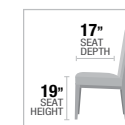

- A. **DN01261** DINING TABLE, 35"W x 71"L
- B. **DN01259** SIDE CHAIR, 33"H
- C. **DN01262** SERVER, 54"L x 16"W x 36"H

TABLE TOP

C

new

PRODUCT FEATURES:

- HIGH GLOSS FINISH
- FIXED TABLE TOP
- 2/3 EXTENSION GLIDE DRAWER
- UPHOLSTERY SEAT & BACK CUSHION