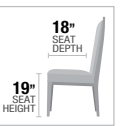

PRODUCT FEATURES:

- WHITE MARBLE TOP
- BUTTON TUFTED SEAT BACK
- BEIGE LINEN SEAT & BACK CUSHION
- CENTER WOODEN GLIDE DRAWER

Gasha

WHITE MARBLE TOP & WALNUT FINISH

Spacious seating space accented with an eye-catching marble table top and wooden tapered base, the Gasha dining collection will be the most attractive addition to any home. To add more comfort, the side chairs are upholstered in beige linen. Also take the matching server home to complete the unique look and maximize the functions of the set.

- A. **72820** DINING TABLE, 38"W x 64"L
- B. **72822** SIDE CHAIR, 37"H
- C. **72823** SERVER, 51"L x 18"W x 34"H

PRODUCT FEATURES:

- WHITE MARBLE TOP
- BEIGE LINEN CUSHION SEATING
- MATCHING BENCH AVAILABLE

Claudia

MARBLE TOP
SALVAGE BROWN FINISH

- A. **71715**
  DINING TABLE, 38"W x 64"L
- B. **71717**
  SIDE CHAIR, 39"H
- C. **71718**
  BENCH, 50"L x 19"D x 20"H

MARBLE TOP

- WHITE MARBLE TOP
- BUTTON TUFTED BACKREST
- PU PADDED SEAT & BACK CUSHION
- WOODEN TAPERED LEG

Forbes

WHITE MARBLE TOP
WALNUT FINISH

- D. **72120**
  DINING TABLE, 38"W x 64"L
- E. **07054**
  SIDE CHAIR, 40"H