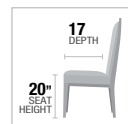

- A. **DN00814** DINING TABLE, 42"W x 79"L
- B. **DN00815** SIDE CHAIR, 39"H
- C. **DN00816** SERVER, 48"L x 18"W x 36"H

TABLE TOP

C

new

PRODUCT FEATURES:

- METAL LEGS
- PADDED SEAT & BACK CUSHION

A

B