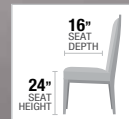

new

Raine

BEIGE VELVET, ANTIQUE WHITE & CHROME FINISH

A. **74005**
COUNTER HEIGHT TABLE
32"W x 47"L x 36"H

B. **74007**
COUNTER HEIGHT STOOL
16"L x 16"D x 24"H

PRODUCT FEATURES:

METAL STORAGE BASE
RECTANGULAR TABLE TOP
PADDED SEAT CUSHION

Alluring in its simplicity and function, this versatile counter high table is design with two open shelves on the base. Comprised of stark lines and sleek angles, its modern metal base paired with wooden shelves tell us simple really is better. A chrome finish gives the table a glam look and feel. It offers a spacious table top and storage compartments that work great in homes with limited space. Associated your space with simplicity, neutral tone, and clean lines, the contemporary-style counter high stool matches any decor of a dining room. The padded seat cushion is fully covered in a soft beige velvet, sitting atop a metal base shining with a chrome finish. Footrest is added to the metal base for extra durability and support. Give your dining room a minimalist design look and feel with the Raine counter height set.

PRODUCT FEATURES:

METAL CROSS-BAR BASE
MIRRORED TABLE TOP
CLOVER LEAF SHAPED TABLE TOP
UPHOLSTERED SEAT & BACK CUSHION
CLOVER LEAF SHAPED CUSHION
DOUBLE DOOR (73228)