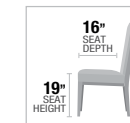

- A. **DN00732** DINING TABLE, 38"W x 60"~72"L (INCLUDES 1 x 12" LEAF)
- B. **DN00733** SIDE CHAIR, 37"H

B

TABLE TOP

Palton

WHITE PU & CHROME FINISH

Modern and sophisticated, the Palton dining table offers an extension leaf that will add much-needed tabletop space for guests and additional workspace. The white high gloss finish.