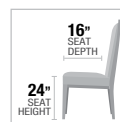

A. **77180** COUNTER HEIGHT TABLE, 40"W x 78"L x 36"H

B. **77183** COUNTER HEIGHT CHAIR, 42"H

C. **77182** COUNTER HEIGHT STOOL, 24"H

A

TABLE TOP

16" SEAT DEPTH
24" SEAT HEIGHT

PRODUCT FEATURES:

- KD SQUARE COUNTER HEIGHT TABLE
- HIGH GLOSS FINISH
- ACRYLIC DIAMONDS INLAY
- TEMPERED GLASS
- UPHOLSTERED CHAIR
- DINING COLLECTION AVAILABLE