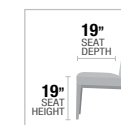

new

PRODUCT FEATURES:

- RECTANGULAR DINING TABLE
- FIXED TABLE TOP
- TEMPERED GLASS TABLE TOP
- SINGLE PEDESTAL
- FAUX DIAMONDS INLAY

A

B

Noralie

MIRRORED & FAUX DIAMONDS
CLEAR GLASS TOP

The crystal-clear tempered glass tabletop is perched on top of a glimmering base of this glamorous Noralie dining table. The open circle design makes the piece appear airy while the mirrors and faux diamonds reflect light throughout your dining area. With enough room to host all your friends and family. The matching chairs have a shiny chrome base, the padded seat and backrest are upholstered in a pearlized faux crocodile fabric.

- A. **DN00720** DINING TABLE, 39"W x 71"L
  15mm Clear Tempered Glass
- B. **DN00925** SIDE CHAIR, 43"H, Beige PU
- C. **DN00930** SIDE CHAIR, 43"H, Beige PU
- D. **DN00929** SIDE CHAIR, 43"H, Black PU
- E. **DN00926** SIDE CHAIR, 43"H, Beige PU
- F. **DN00927** SIDE CHAIR, 43"H, Black PU
- G. **DN00928** SIDE CHAIR, 47"H, Beige PU
- H. **70142** SIDE CHAIR, 42"H, Green Fabric
- I. **70143** SIDE CHAIR, 42"H, Gray Fabric

PRODUCT FEATURES:

- ROUND DINING TABLE
- MIRRORED BASE
- FAUX DIAMONDS INLAY
- TEMPERED GLASS TOP
- SINGLE PEDESTAL

A

B

- A. **DN00715** DINING TABLE, 52" Dia, 13mm Clear Tempered Glass
- B. **DN00929** SIDE CHAIR, 43"H, Black PU

Noralie

MIRRORED & FAUX DIAMONDS
CLEAR GLASS TOP

Create a sophisticated modern dining room with the Noralie round mirrored base dining table. The sleek tempered glass tabletop delivers a stunning complement to the glamorous mirrored geometric base that is accented with inlaid crystals. Place by a window to allow the crystals to glimmer with the sunlight. Pair it with the matching chairs that are upholstered in buttery soft PU and showcase gently curved tapered legs. The backrests feature an eye-catching design for an edgy appeal. The chairs are available in black or beige.