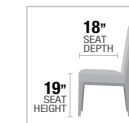

- A. **DN00980** DINING TABLE, 42"W x 78"L
- B. **DN00981** SIDE CHAIR, 38"H
- C. **DN00982** BENCH, 56"L x 17"D x 20"H
- D. **DN00983** SERVER, 56"L x 18"W x 36"H

TABLE TOP

D

- A. **DN00984** ROUND DINING TABLE, 54"Día
- B. **DN00981** SIDE CHAIR, 38"H
- C. **DN00983** SERVER, 56"L x 18"W x 36"H