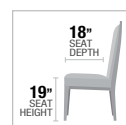

PRODUCT FEATURES:

- FABRIC SEAT CUSHION
- WOODEN TOP
- GEOMETRIC ACCENT

Landis

OAK & GUNMETAL FINISH

The Landis dining set offers an industrial touch to your home decor. The dining table features round table top with metal V-Shaped frame in gunmetal finish. The matching dining chairs include soft seat upholstery and sleek metal legs, that will complement the home decor theme. You're sure to love the look this dining set for years to come.

A. **73185** DINING TABLE, 42" Dia

B. **73187** SIDE CHAIR, 38"H

A

PRODUCT FEATURES:

- TABLE TOP w/METAL INSET
- 2 CROSS BAR SUPPORT

new

Nakula

GRAY OAK & BLACK FINISH

A. **DN00447**
DINING TABLE, 35"W x 65"L

Patwin

GRAY OAK & BLACK FINISH

B. **DN00401**
DINING TABLE, 32"W x 60"L

- KD RECTANGULAR DINNING TABLE
- TABLE TOP w/METAL INLAY TRIM
- METAL LEG
- STORAGE: 3 OPEN COMPARTMENTS

new