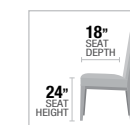

Haddie

DISTRESSED WALNUT FINISH

Complete your dining space with the sophisticated Haddie dining room set. This transitional group features a distressed finish with the understated styling of rustic design. The table features a sophisticated trestle base with crossbar support and grooved panels, while the matching chairs come with a ladder back with scooped seat. Adding the server with wine bottle storage to make the collection the most elegant focal point in your home.