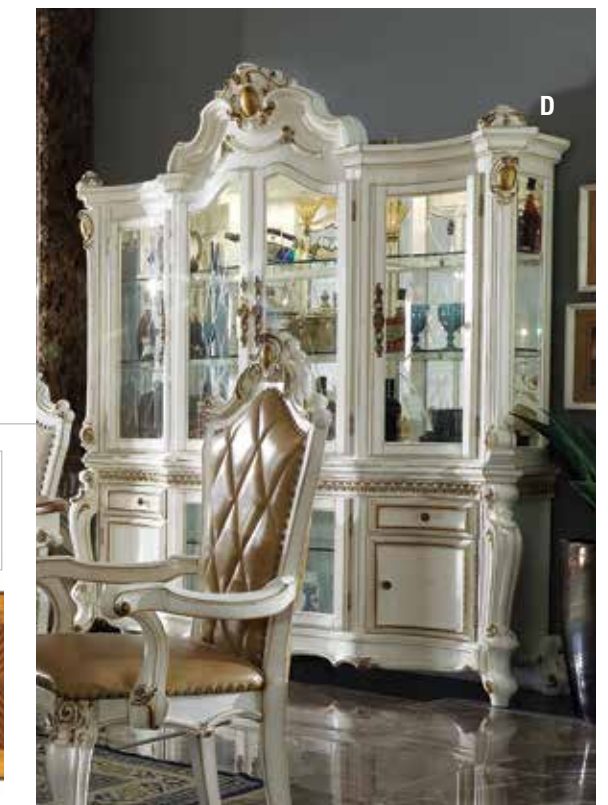

Picardy

FABRIC, PU, ANTIQUE PEARL & CHERRY OAK FINISH

Inspire your home and create an upscale atmosphere with the Picardy dining room collection. This dining room group adds classic style to any sitting area featuring a traditional hand crafted design. The dual pedestal table features ornate feet, an intricately carved table edge, and two 18-inch leaves for hosting extra guests. Made from parquet wood in an antique pearl and cherry oak finish, this dining set features a matching hutch and buffet all with classic carving details. Matching Queen Anne style chairs in beige floral and cherry faux leather with button tufting and nailhead trim and to the elegance of stunning set.

- **A. 63460 DOUBLE PEDESTAL DINING TABLE**
  49"W x 84" ~ 120"L (INCLUDES 2 x 18" LEAVES)
- **B. 63462 SIDE CHAIR, 48"H**
- **C. 63463 ARM CHAIR, 48"H**
- **D. 63464 HUTCH & BUFFET, 79"L x 23"W x 92"H**
- **E. 63470 PEDESTAL DINING TABLE, 62"Dia**