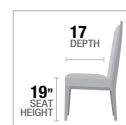

Gaines

WHITE PU & WHITE HIGH GLOSS FINISH

The sleek clean-lined table Gaines dining table offers subtle a hint of glam, the base offers a touch of gold to enhance the textured vertical lined pedestal. The white high gloss finish reflects light and makes any dining space appear larger and grander. Ample enough to showcase an impressive spread for all your guests to enjoy.

- A. **DN01258** DINING TABLE, 35"W x 71"L
- B. **DN01259** SIDE CHAIR, 33"H
- C. **DN01260** SERVER, 54"L x 16"W x 36"H

TABLE TOP