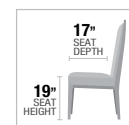

Noralie

MIRRORED & FAUX DIAMONDS
CLEAR GLASS TOP

The round Noralie dining table features an eye-catching check-board design with faux diamonds and paneled mirrors for a contemporary glam appeal. The sturdy half-circle base securely holds a clear tempered glass tabletop, allowing the base to be the star of the show. Complete the look with the matching beige upholstered side chairs. The chairs offer bun legs in the front and tapered legs in the back with an edgy geometric design on the outer edge.