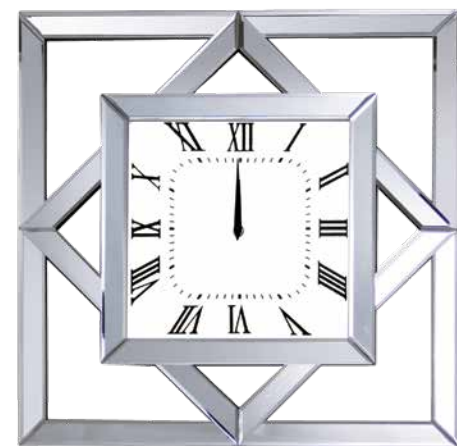

G. **97397 MHINA WALL CLOCK**
20"L x 20"H, Beveled mirror trim