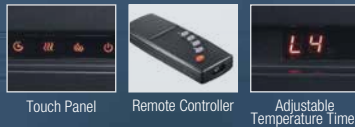

NEW

NORALIE MIRRORED w/FAUX DIAMONDS TV STAND w/FIREPLACE

A. LV00519
TV Stand w/Fireplace
82"L x 15"W x 39"H