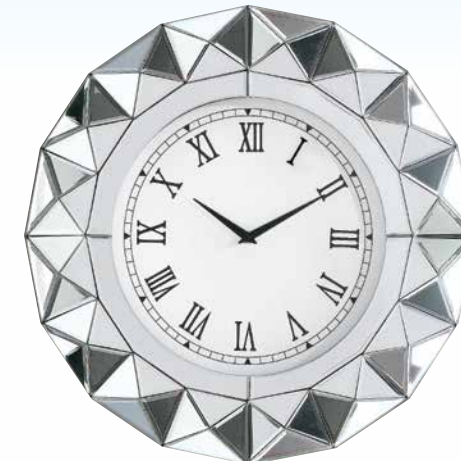

E. **97046 NYOKA WALL CLOCK**
20" Dia, Beveled mirror trim