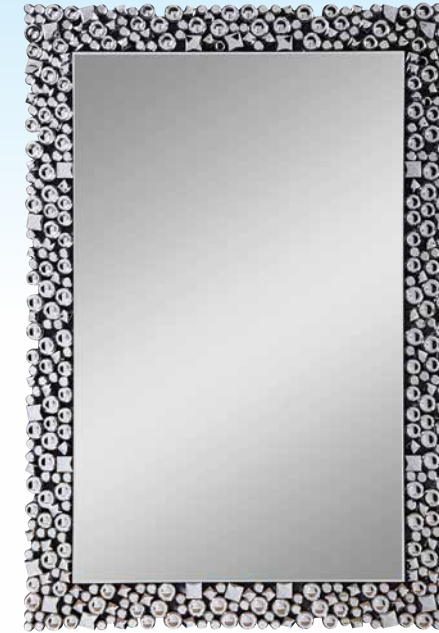

LOTUS COLLECTION

MIRRORED & FAUX CRYSTALS

Dare to make a statement with this brilliant mirror and sofa table. The uniquely shaped mirror features a pediment-like detail that gives a sense of classical Greek architecture, while its large faux crystal trim is echoed in the gorgeous mirrored sofa table. Glamorous and elegant, these pieces will brighten your home with dramatic reflected ambient light.

A. **97806** WALL DÉCOR, 32"L x 47"H

B. **88053** SOFA TABLE, 47"L x 14"W x 32"H

PRODUCT FEATURES:

BEVELED MIRRORING FRAME
FAUX CRYSTAL

C. **97574** KACHINA WALL DÉCOR
31"L x 47"H, Mirrored & faux gems