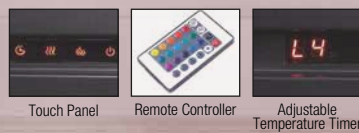

LED **NEW**

NORALIE MIRRORED w/FAUX DIAMONDS TV STAND w/FIREPLACE & LED

A. LV00315
TV Stand w/Fireplace & LED
59"L x 16"W x 28"H