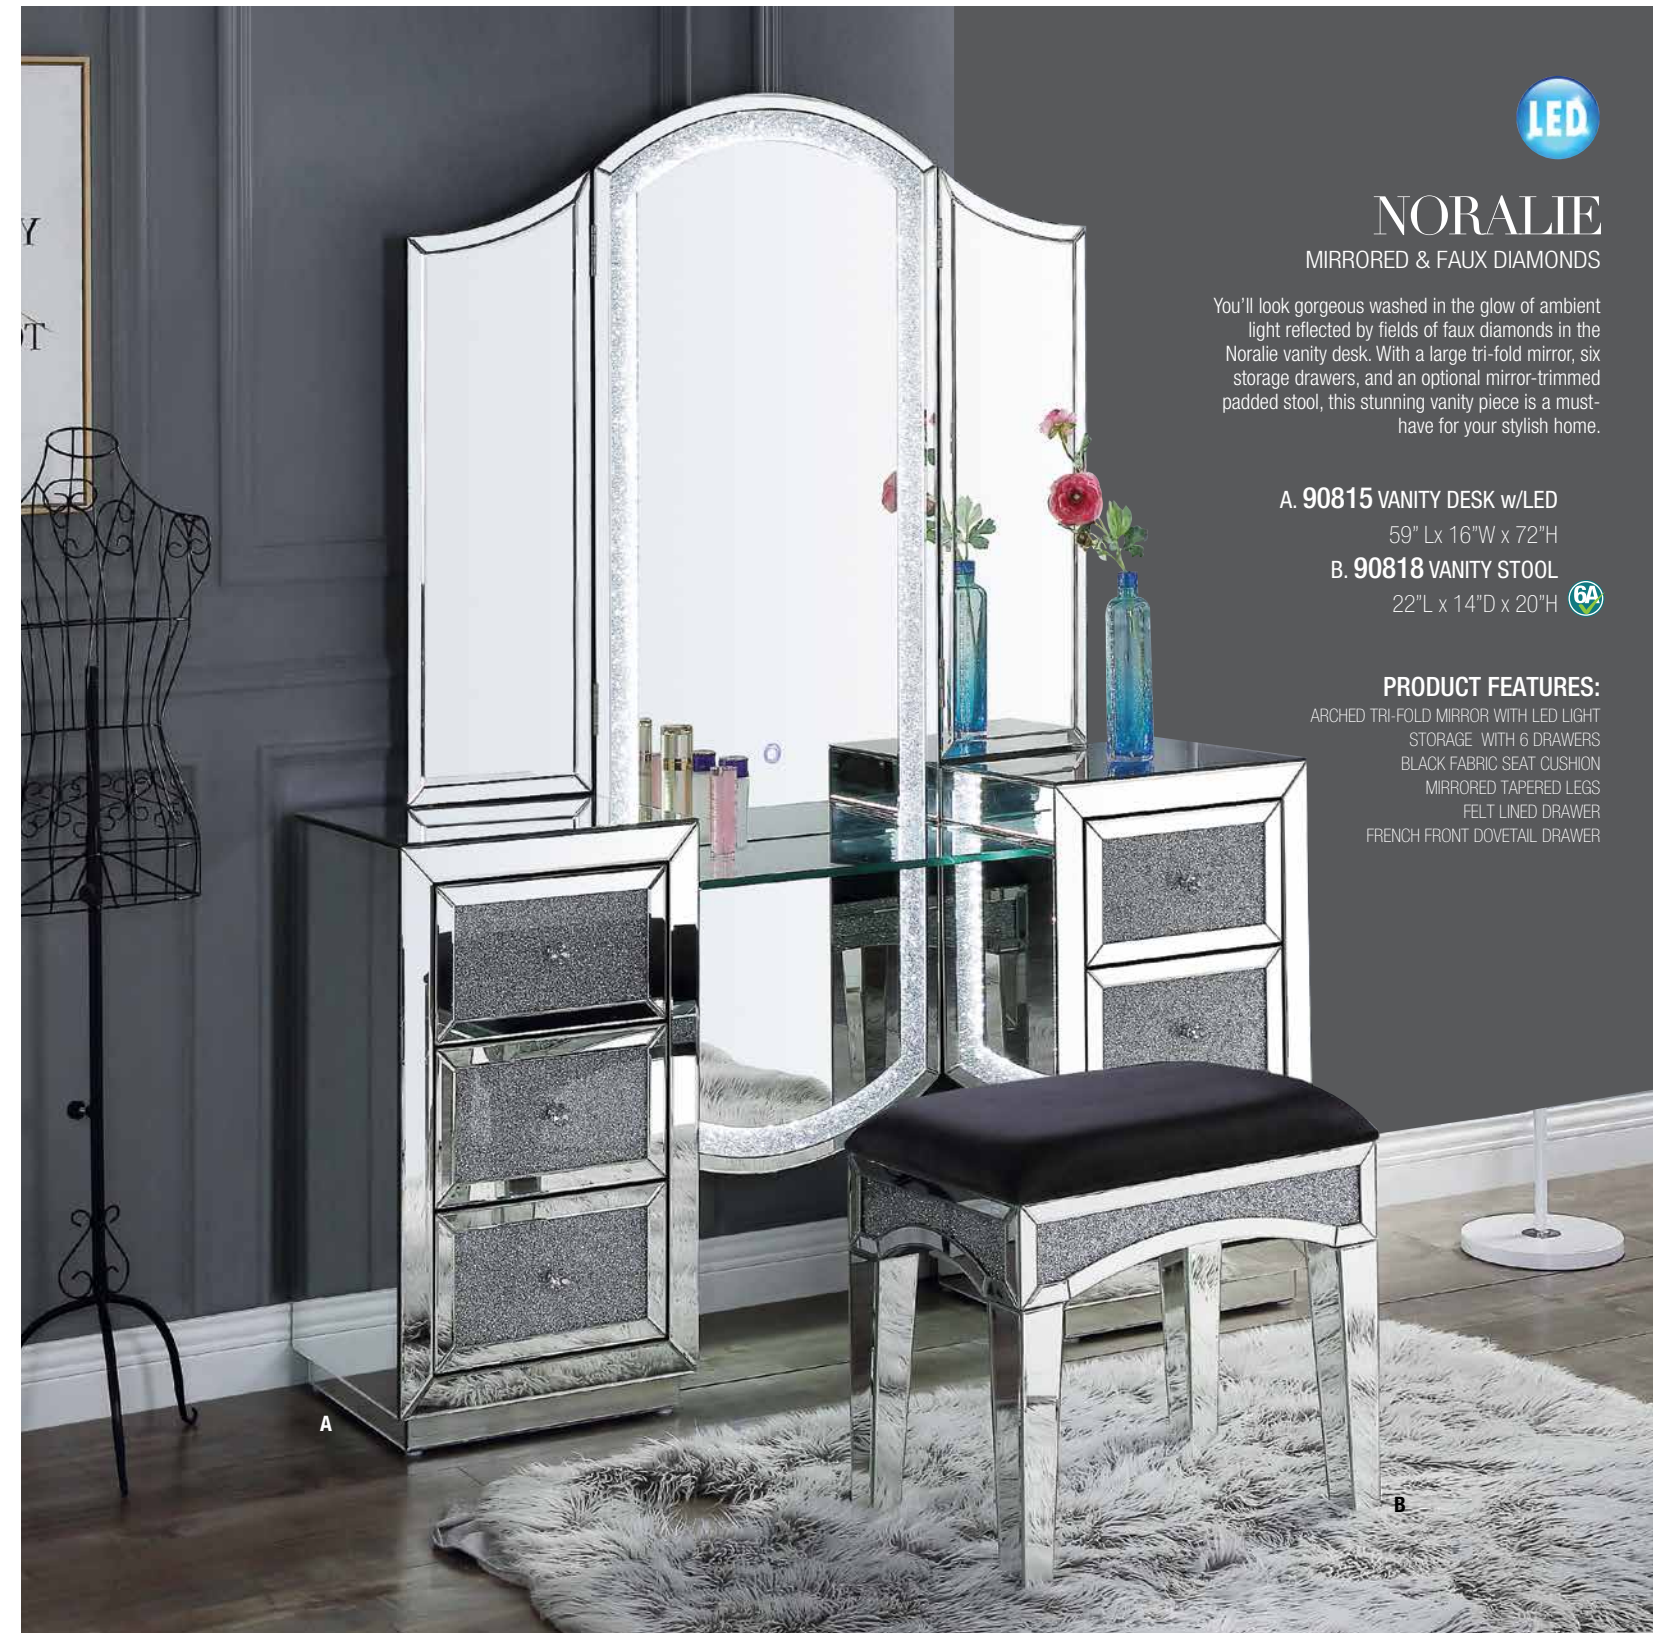

# NORALIE

MIRRORED & FAUX DIAMONDS

You'll look gorgeous washed in the glow of ambient light reflected by fields of faux diamonds in the Noralie vanity desk. With a large tri-fold mirror, six storage drawers, and an optional mirror-trimmed padded stool, this stunning vanity piece is a must-have for your stylish home.

A. 90815 VANITY DESK w/LED

59" L x 16"W x 72"H

B. 90818 VANITY STOOL

22" L x 14"D x 20"H 

## PRODUCT FEATURES:

- ARCHED TRI-FOLD MIRROR WITH LED LIGHT
- STORAGE WITH 6 DRAWERS
- BLACK FABRIC SEAT CUSHION
- MIRRORED TAPERED LEGS
- FELT LINED DRAWER
- FRENCH FRONT DOVETAIL DRAWER