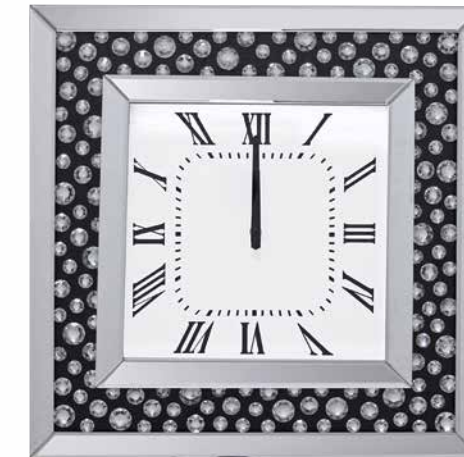

E. **97402 MARKU WALL CLOCK**
20"L x 20"H, Beveled mirror & faux gem stones