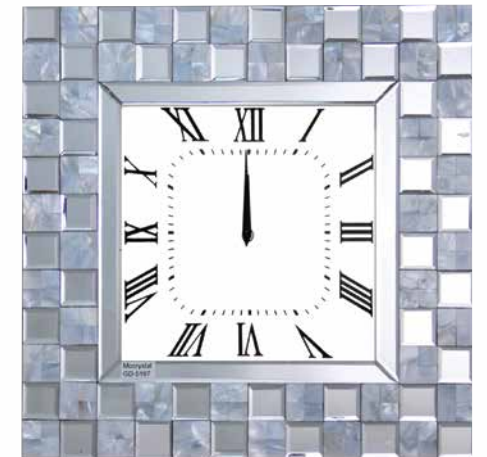

F. **97398 NASA WALL CLOCK**
20"L x 20"H, Beveled mirror & mother pearl