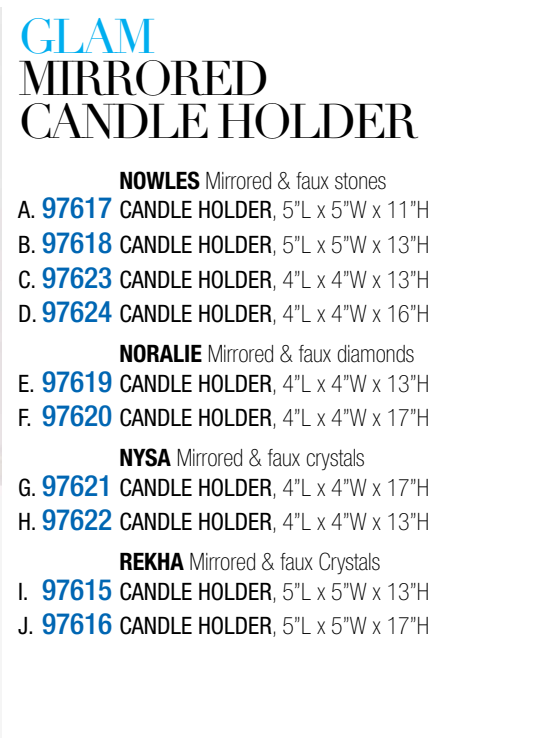

GLAM
MIRRORED
TABLE LAMP

- A. **40218 NORALIE** TABLE LAMP, 35"H, Mirrored & faux diamonds
- B. **40216 NORALIE** TABLE LAMP, 33"H, Mirrored & faux diamonds
- C. **40215 NYSA** TABLE LAMP, 37"H, Mirrored & faux crystals
- D. **40217 NYSA** TABLE LAMP, 31"H, Mirrored & faux crystals

GLAM
MIRRORED
CANDLE HOLDER

- **NOWLES** Mirrored & faux stones
- A. **97617** CANDLE HOLDER, 5"L x 5"W x 11"H
- B. **97618** CANDLE HOLDER, 5"L x 5"W x 13"H
- C. **97623** CANDLE HOLDER, 4"L x 4"W x 13"H
- D. **97624** CANDLE HOLDER, 4"L x 4"W x 16"H
- **NORALIE** Mirrored & faux diamonds
- E. **97619** CANDLE HOLDER, 4"L x 4"W x 13"H
- F. **97620** CANDLE HOLDER, 4"L x 4"W x 17"H
- **NYSA** Mirrored & faux crystals
- G. **97621** CANDLE HOLDER, 4"L x 4"W x 17"H
- H. **97622** CANDLE HOLDER, 4"L x 4"W x 13"H
- **REKHA** Mirrored & faux Crystals
- I. **97615** CANDLE HOLDER, 5"L x 5"W x 13"H
- J. **97616** CANDLE HOLDER, 5"L x 5"W x 17"H