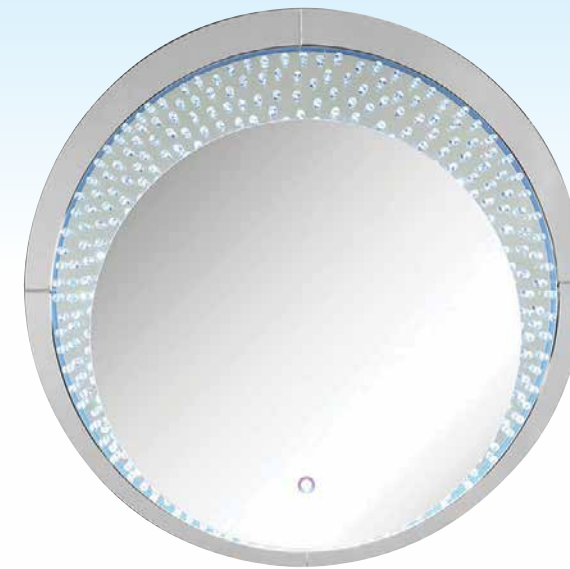

### PRODUCT FEATURES:

- BEVELED MIRROR FRAME
- MIRRORED TAPERED LEG
- FELT LINED DRAWER
- FRENCH FRONT DOVETAIL DRAWER

A

B

C. 97708 NORALIE WALL DÉCOR w/LED   
33"L x 46"H, Mirrored & faux diamonds

D. 97590 NYSA WALL DÉCOR w/LED  
39" Dia, Mirrored & faux crystals