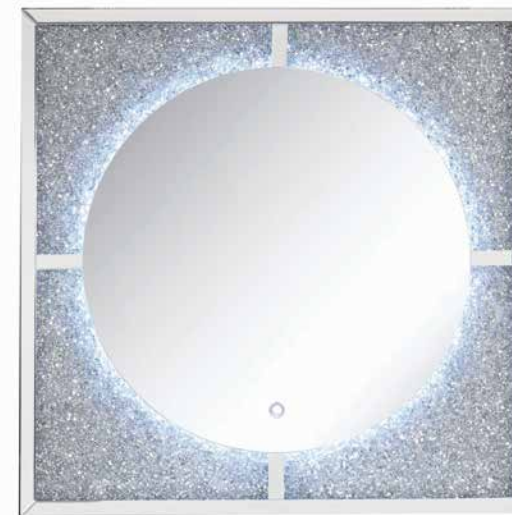

F. 97592 NOWLES WALL DÉCOR w/LED
39"L x 39"H, Mirrored & faux stones