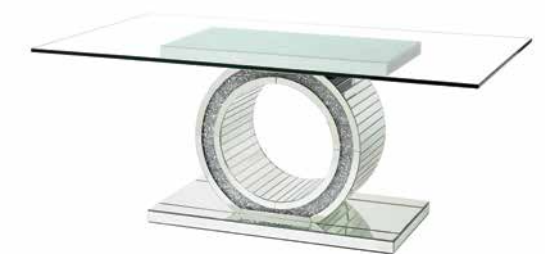

PRODUCT FEATURES:

- RECTANGULAR DINING TABLE
- FIXED TABLE TOP
- TEMPERED GLASS TABLE TOP
- SINGLE PEDESTAL
- FAUX DIAMONDS INLAY