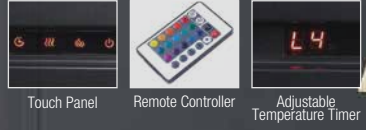

LED **NEW**

NORALIE MIRRORED & FAUX DIAMONDS FIREPLACE w/ LED

A. AC00522
FIREPLACE w/LED
67"L x 16"W x 32"H