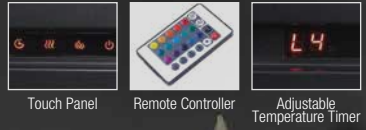

### PRODUCT FEATURES:

- 16 COLORS LED
- ADJUSTABLE LED BRIGHTNESS
- 4 MODES ATMOSPHERE LIGHT
- ADJUSTABLE TEMPERATURE
- TIMER FUNCTION
- REMOTE CONTROLLER
- TOUCH PANEL

LED ELECTRIC  
Fireplace

NEW

**NORALIE  
MIRRORED  
& FAUX  
DIAMONDS  
FIREPLACE  
w/BLUETOOTH  
& LED**