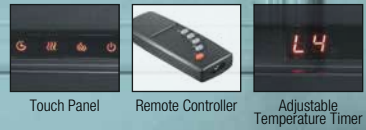

LED NEW

NORALIE COLLECTION MIRRORED w/FAUX DIAMONDS FIREPLACE w/LED

A. **AC00514**
Fireplace w/LED
41"L x 12"W x 41"H