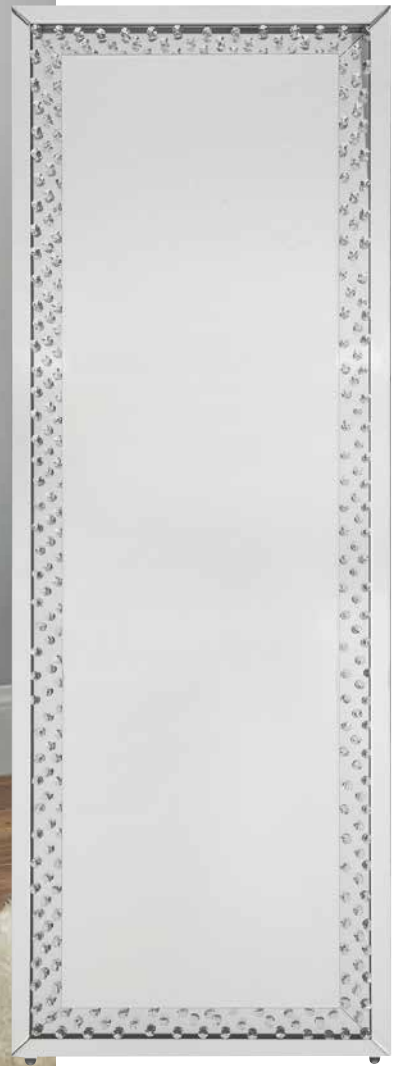

GLAM MIRRORED ACCENT MIRROR

- **NORALIE** Mirrored & faux diamonds
- A. **97156** ACCENT FLOOR MIRROR, 22"L x 63"H
- **NYSA** Mirrored & faux crystals
- B. **97025** ACCENT FLOOR MIRROR, 22"L x 63"H
- **NOWLES** Mirrored & faux stones
- C. **97157** ACCENT FLOOR MIRROR, 22"L x 63"H