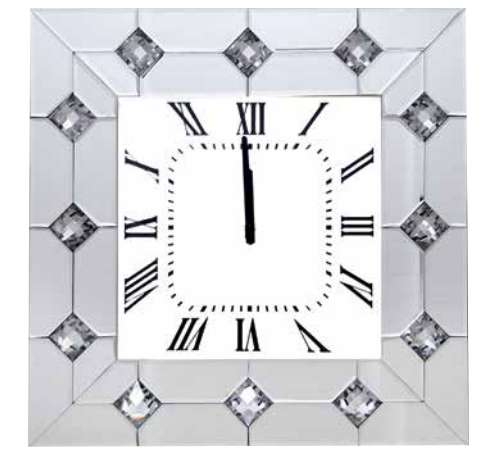

L. **97406 HESSA WALL CLOCK**
20"L x 20"H, Beveled mirror & faux rhinestones

GLAM MIRRORED QUARTZ MECHANISM CLOCK