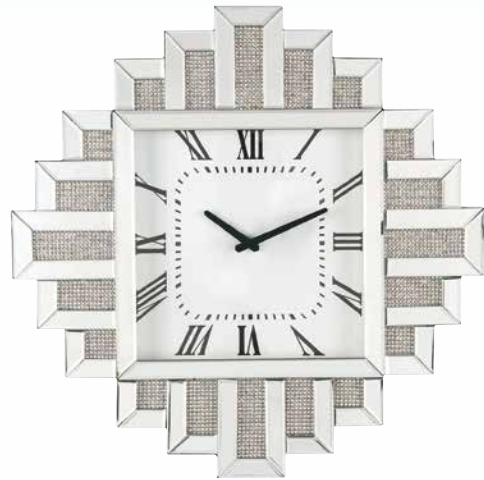

GLAM MIRRORED QUARTZ MECHANISM CLOCK

A. **97729 LAVINA WALL CLOCK**
24"L x 24"H, Beveled mirror & faux diamonds