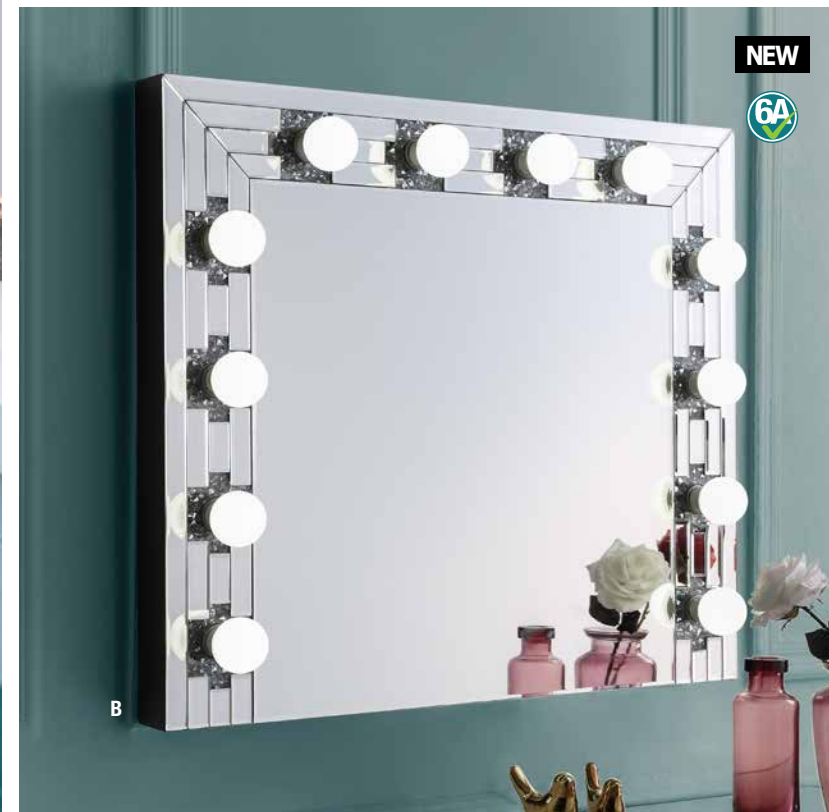

C. **AC00765** WALL DÉCOR, 32"L x 28"H, Light bulb not included

NEW

B

NEW

C

NEW

A

NEW