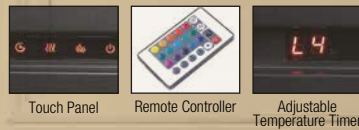

LED **NEW**

NORALIE MIRRORED w/FAUX DIAMONDS TV STAND w/FIREPLACE & LED

A. LV00316
TV Stand w/Fireplace & LED
59"L x 16"W x 35"H