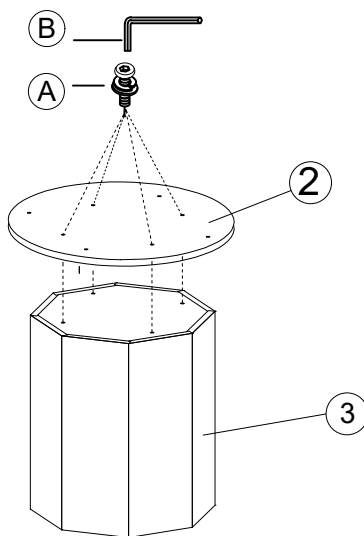

How to Assemble:

STEP 1: