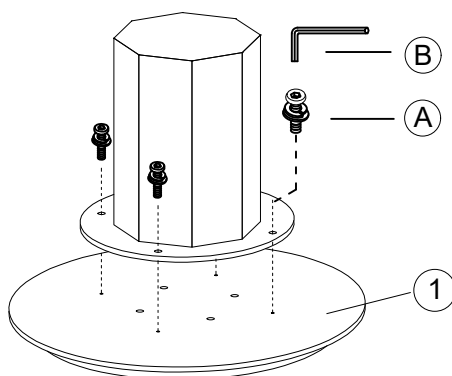

***** Do not fully tighten screws until fully assemble *****

COMPONENT PARTS		
DESCRIPTION	PART NAME	Q'TY(PCS)
①	TOP 	1
②	MOUNTING PLATE 	1
③	BASE 	1

HARDWARE REQUIRED:

- Ⓐ  ALLEN BOLT $\varnothing 5/16"$ *1-1/2" - 8PCS
- Ⓑ  ALLEN KEY 5MM - 1PC

Attention:

*** Some number parts listed on the instruction sheet may not be in parts bag as they may already be assembled. Carefully check parts and packing materials prior to ordering replacements.

How to Assemble:

STEP 1:

STEP 2:

STEP 3:

ASSEMBLY COMPLETED!