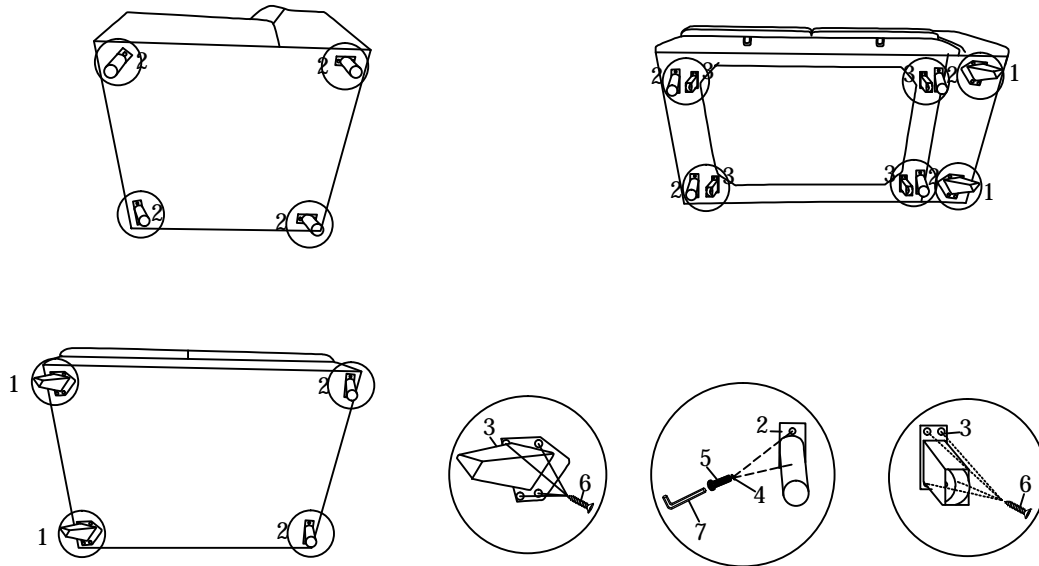

ASSEMBLY INSTRUCTIONS

ITEM NO:LV03160-1 LV03160-2 LV03160-3

STEP 2