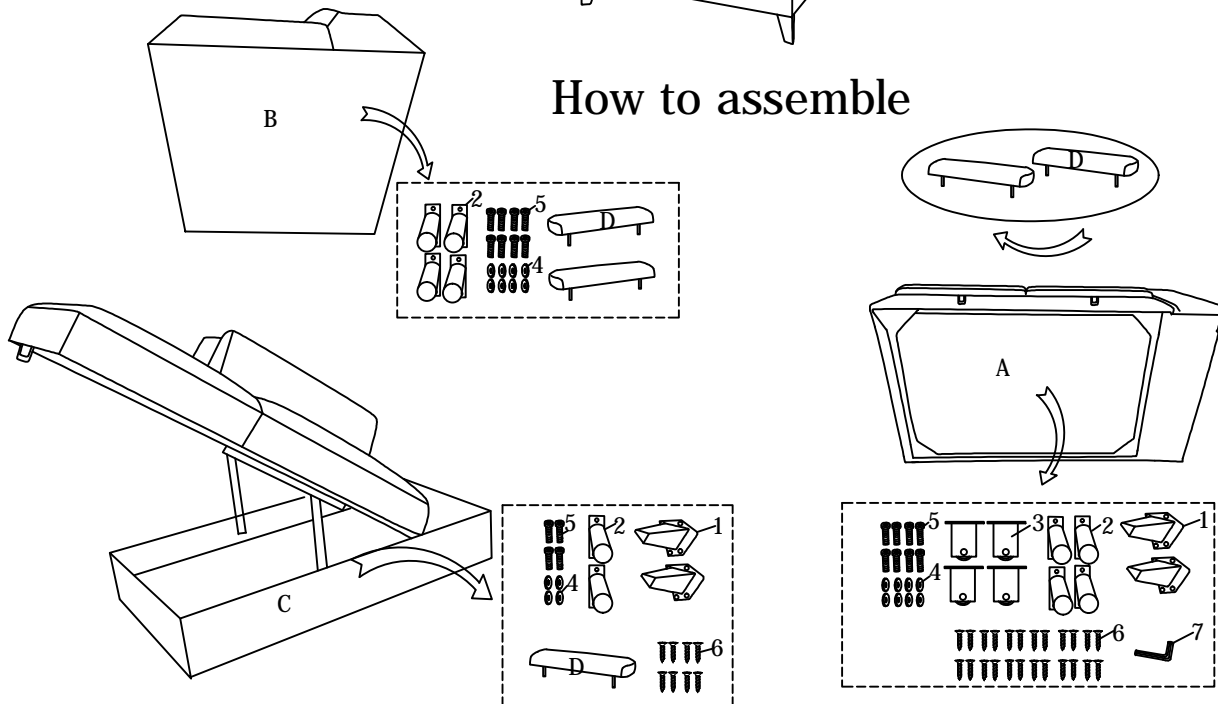

STEP 1

How to assemble

ALL COMPONENTS ARE INCLUDED UNDER THE SOFA

Attention

*** Some number parts listed on the instruction sheet may not be in parts bag as they may already be assembled. Carefully check parts and packing materials prior to ordering replacements.