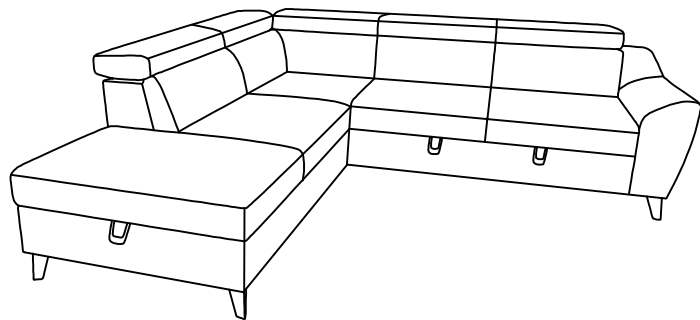

# ASSEMBLY INSTRUCTIONS

ITEM NO:LV03160-1 LV03160-2 LV03160-3

Thank you for purchasing the quality product. Be sure to check all packing material carefully for small parts which may have come loose inside the carton during shipment. Separate, identify and count all parts and metal hardware. Compare with all parts list to be sure all parts are present. If any part(s) are missing or damaged, please contact your local furniture dealer. For efficient and speedy service, please indicate the model number and code letter of part(s) needed.

\*\*\*Do not fully tighten screws until fully assembled\*\*\*

COMPONENT PARTS			Qty
A		RAF LOVESEAT	1pc
B		WEDGE	1pc
C		LAF CHAISE	1pc
D		Headrest	5pcs

HARDWARE LIST			
1		Leg(120mm)	4pcs
2		Leg(120mm)	10pcs
3		Wheel(120mm)	4pcs
4		Flat Washer(M8)	20pcs
5		Bolt(M8*25mm)	20pcs
6		Screw(M5*25mm)	32pcs
7		Spanner (M5)	1pc