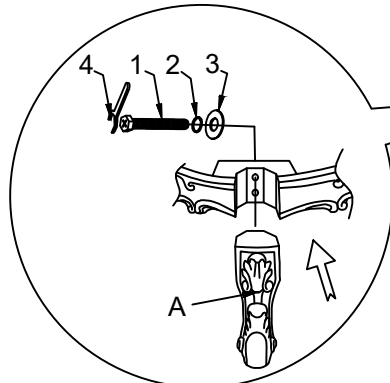

## LV01781 LOVESEAT

Thank you for purchasing this quality product. Be sure to check all packing materials carefully for small parts, which may have come loose inside the carton during shipment. Identify and count all parts and compare with the parts list below.

HARDWARE LIST			QTY
①		Bolt Ø5/16"*2-1/2"	8 pcs
②		Spring washer Ø5/16"	8 pcs
③		Flat Washer Ø5/16"x23	8 pcs
④		Open Wrench 12mm	1 pc

PARTS LIST		
Ⓐ		Leg 4 pcs

**Assembly :**  
Attach Legs With ①, ② & ③