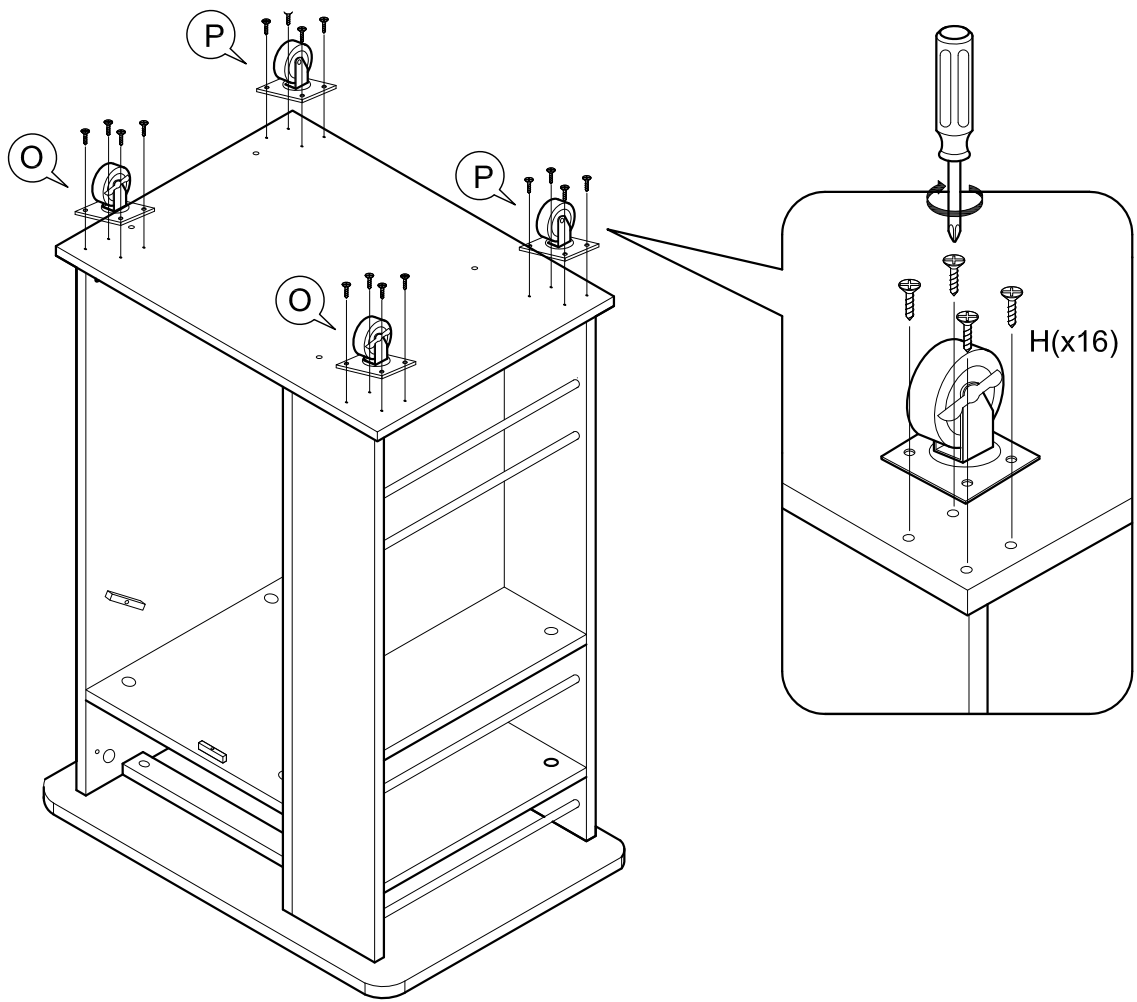

### Hardware List

A	M6 x40mm = 2	G	#8 x 1 1/4" = 16 (Black)	M	= 3	R	= 1
B	M4 = 1	H	M4 x 16mm = 16 (Caster)	N	386 x 9 Ømm = 4		
C	34mm = 18	I	M4 x 25mm = 2	O	50mm = 2		
D	24mm = 2	J	M8 x30mm = 14				
E	12mm = 18	K	= 1	P	50mm = 2		
F	M3 x16mm(Black) = 3	L	20mm = 3				

9

10

11

12

13

14

15

16