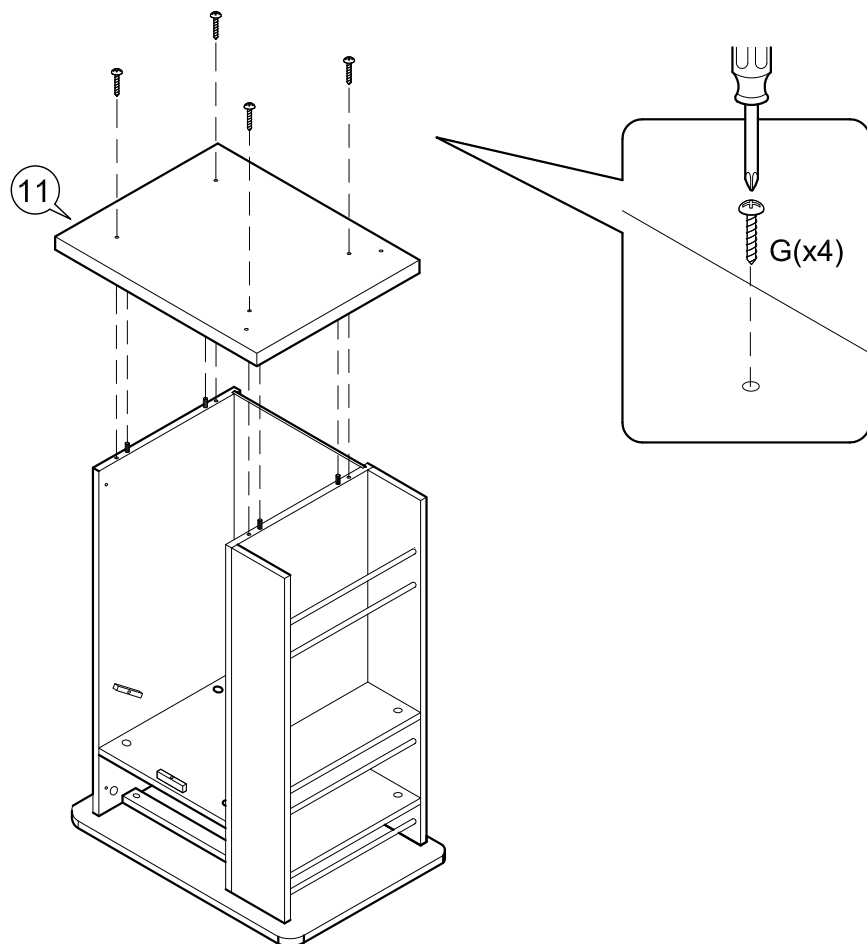

### Hardware List

A	M6 x40mm = 2	G	#8 x 1 1/4" = 16 (Black)	M	= 3	R	= 1
B	M4 = 1	H	M4 x 16mm = 16 (Caster)	N	386 x 9 Ømm = 4		
C	34mm = 18	I	M4 x 25mm = 2	O	50mm = 2		
D	24mm = 2	J	M8 x30mm = 14				
E	12mm = 18	K	= 1	P	50mm = 2		
F	M3 x16mm(Black) = 3	L	20mm = 3				

9

10

11

12

13

14

15

16