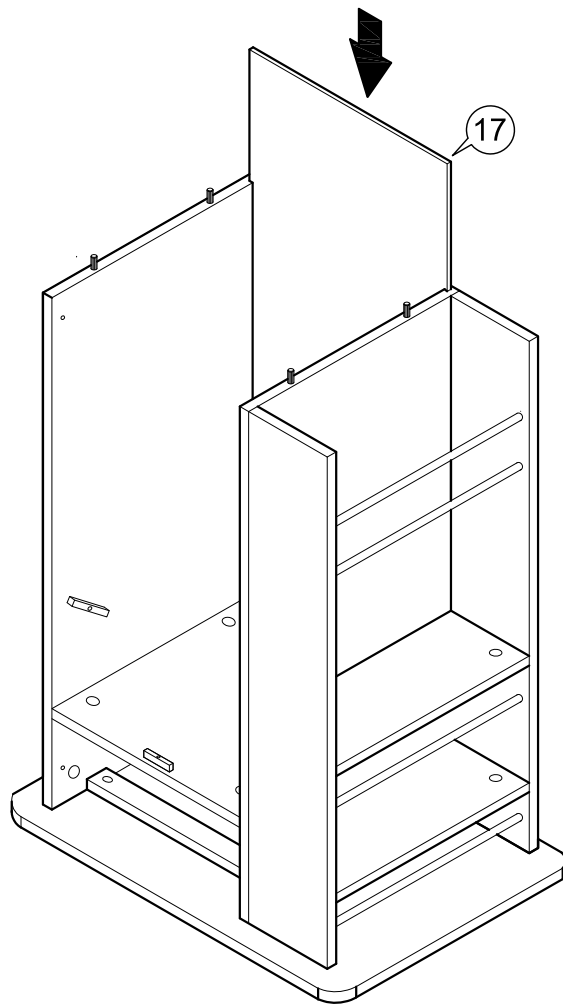

### Hardware List

A	M6 x40mm = 2	G	#8 x 1 1/4" = 16 (Black)	M	= 3	R	= 1
B	M4 = 1	H	M4 x 16mm = 16 (Caster)	N	386 x 9 Ømm = 4		
C	34mm = 18	I	M4 x 25mm = 2	O	50mm = 2		
D	24mm = 2	J	M8 x30mm = 14				
E	12mm = 18	K	= 1	P	50mm = 2		
F	M3 x16mm(Black) = 3	L	20mm = 3				

1

2

3

4

5

6

7

8

9

10

11

12

13

14

15

16