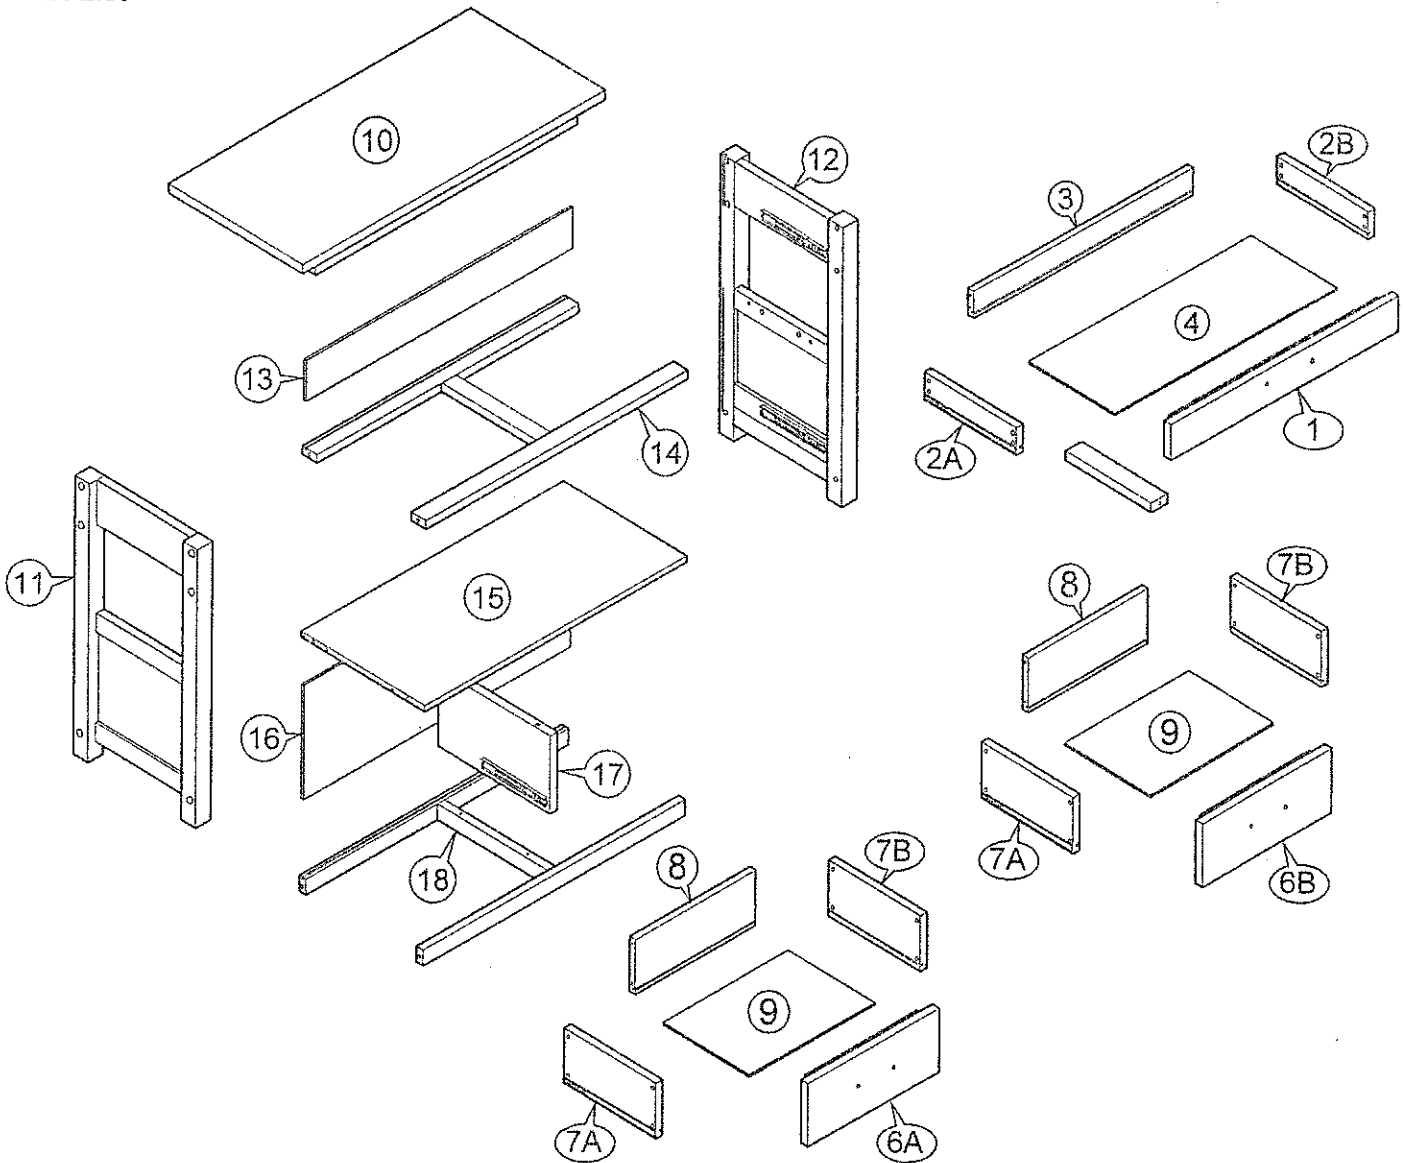

# ASSEMBLY INSTRUCTIONS

Item : 98330 Wilson Kitchen Cart

Not Provided

2 Persons

## Part List

## Hardware List

A	 M6 x80mm = 12	E	 = 3	I	 = 2	K	 14.5Ø = 12
B	 M6 x13mm = 12	F	 20mm = 6	J	 = 2	L	 M8 x30mm = 6
C	 = 1	G	 9mm = 8				
D	 #8 x 1 1/4" = 26	H	 24mm = 8				

7

8

9