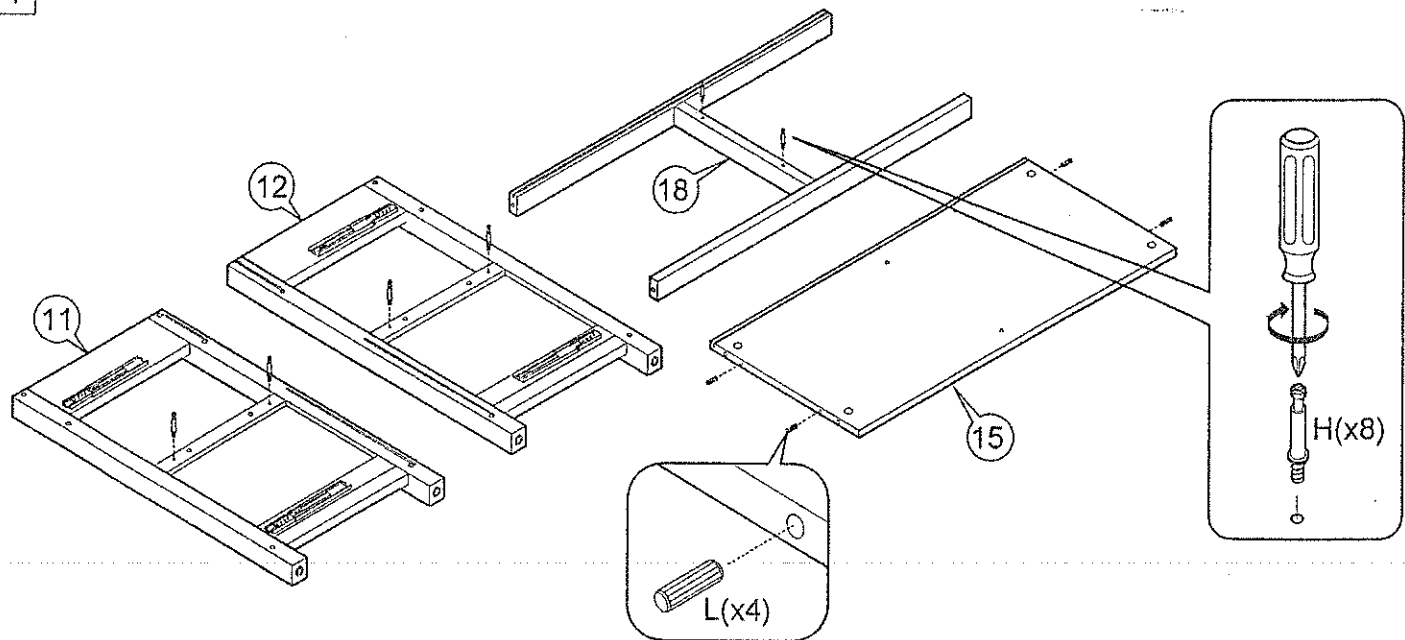

# ASSEMBLY INSTRUCTIONS

Item : 98330 Wilson Kitchen Cart

Not Provided

2 Persons

## Part List

## Hardware List

A	 M6 x80mm = 12	E	 = 3	I	 = 2	K	 14.5Ø = 12
B	 M6 x13mm = 12	F	 20mm = 6	J	 = 2	L	 M8 x30mm = 6
C	 = 1	G	 9mm = 8				
D	 #8 x 1 1/4" = 26	H	 24mm = 8				

7

8

9