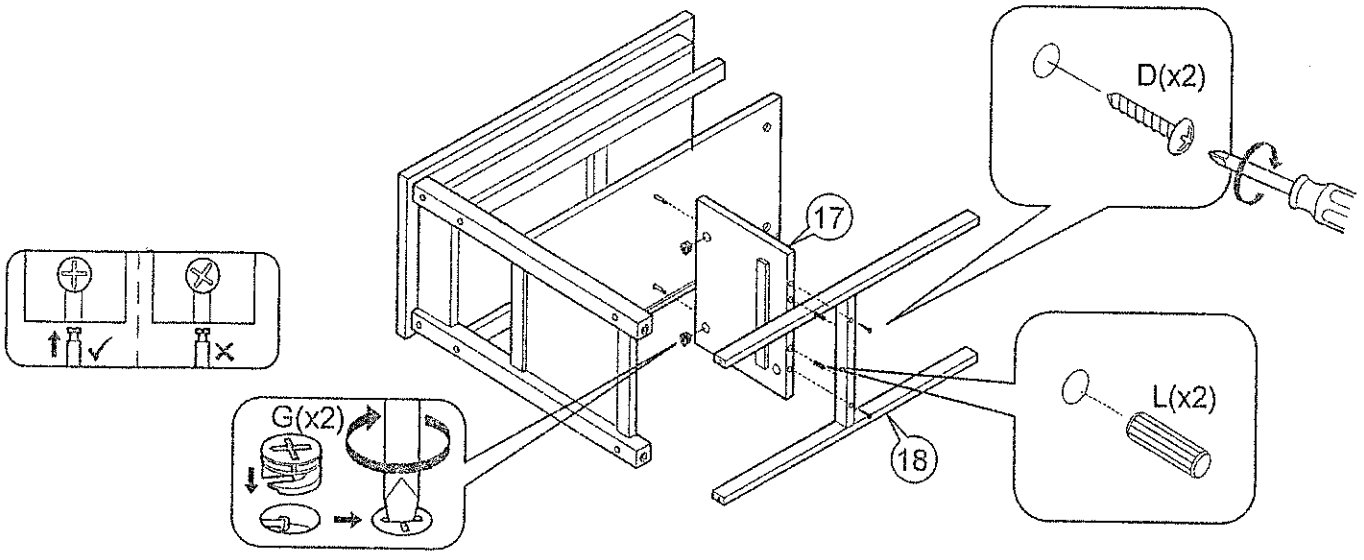

# ASSEMBLY INSTRUCTIONS

Item : 98330 Wilson Kitchen Cart

Not Provided

2 Persons

## Part List

## Hardware List

A	 M6 x80mm = 12	E	 = 3	I	 = 2	K	 14.5Ø = 12
B	 M6 x13mm = 12	F	 20mm = 6	J	 = 2	L	 M8 x30mm = 6
C	 = 1	G	 9mm = 8				
D	 #8 x 1 1/4" = 26	H	 24mm = 8				

7

8

9