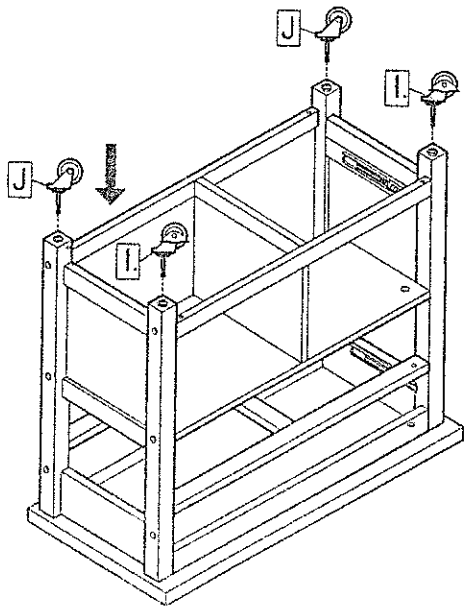

# ASSEMBLY INSTRUCTIONS

Item : 98330 Wilson Kitchen Cart

Not Provided

2 Persons

## Part List

## Hardware List

A	 M6 x80mm = 12	E	 = 3	I	 = 2	K	 14.5Ø = 12
B	 M6 x13mm = 12	F	 20mm = 6	J	 = 2	L	 M8 x30mm = 6
C	 = 1	G	 9mm = 8				
D	 #8 x 1 1/4" = 26	H	 24mm = 8				

7

8

9