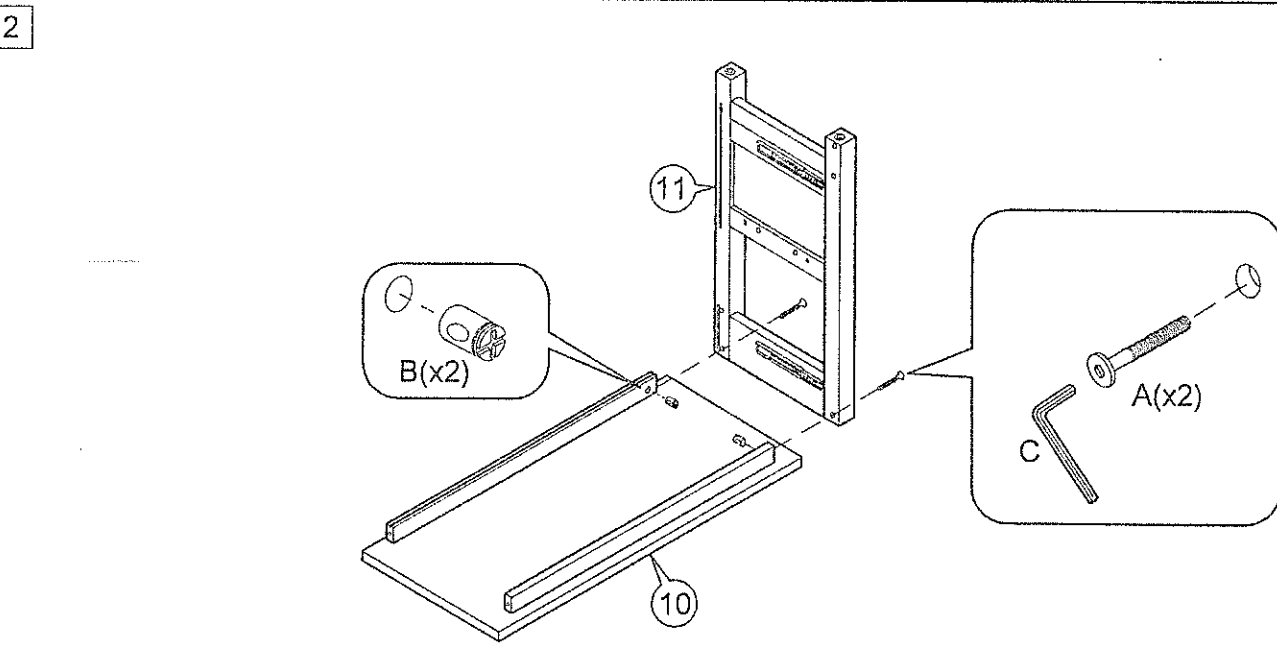

# ASSEMBLY INSTRUCTIONS

Item : 98330 Wilson Kitchen Cart

Not Provided

2 Persons

## Part List

## Hardware List

A	 M6 x80mm = 12	E	 = 3	I	 = 2	K	 14.5Ø = 12
B	 M6 x13mm = 12	F	 20mm = 6	J	 = 2	L	 M8 x30mm = 6
C	 = 1	G	 9mm = 8				
D	 #8 x 1 1/4" = 26	H	 24mm = 8				

7

8

9