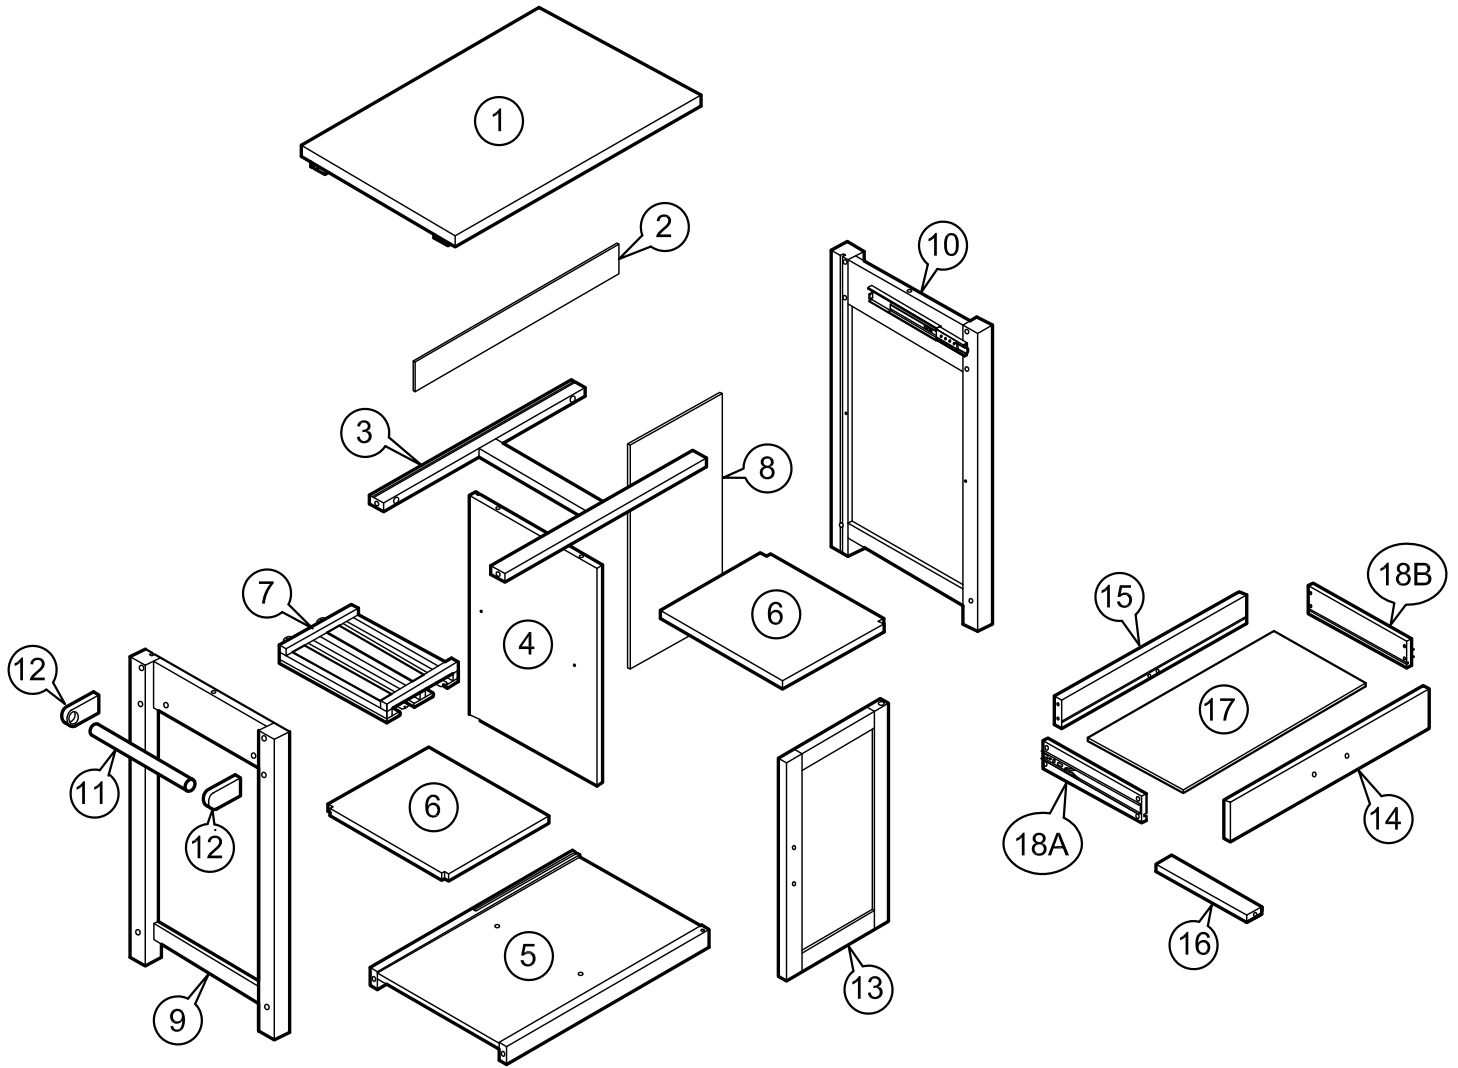

ASSEMBLY INSTRUCTIONS

Item : 98320 Reno Kitchen Cart

2 Persons

Not Provided

Part List

Hardware List

A	M6 x 40mm = 2	F	10.5Ø = 12	K	9mm = 6	P	50mm = 2
B	M6 x 60mm = 12	G	M3.5 X 32mm = 8	L	24mm = 6		
C	M6 x 13mm = 12	H	= 1	M	= 2		
D	1/4" = 2	I	M3 x 16mm = 6	N	20mm = 4		
E	Ball Shape = 1	J	= 2	O	= 8		

1

2

3

4

5

6

7

8