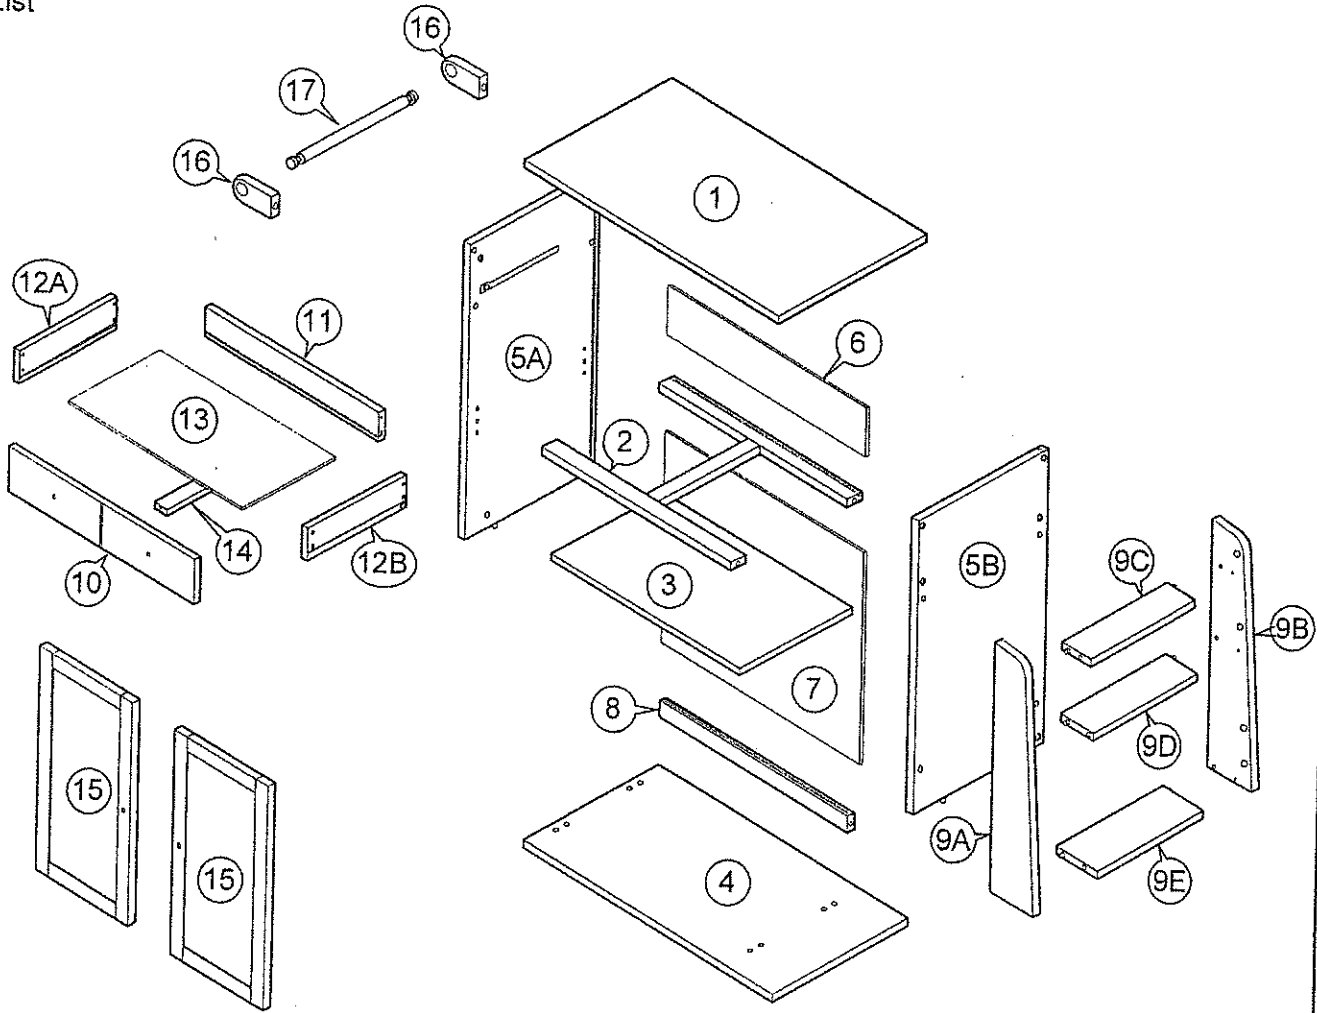

INSTRUCTIONS

98310 Michigan Kitchen Cart

2 Persons

Not Provided

98310

Part List

Hardware List

A	M6 x40mm = 6	G	= 4	M	7/8" = 4	Q	= 2
B	M6 x 50mm = 14	H	20mm = 4	N	#8 x 1 1/4" = 8	R	= 2
C	1/4" = 4	I	M3.5 x16mm=32	O	14.5Ø = 7		
D	M6 x13mm= 4	J	= 4	P	9Ø X 350mm = 4		
E	M6 x13mm=14	K	9mm = 8				
F	= 1	L	24mm = 8				

7

8

9

11

12