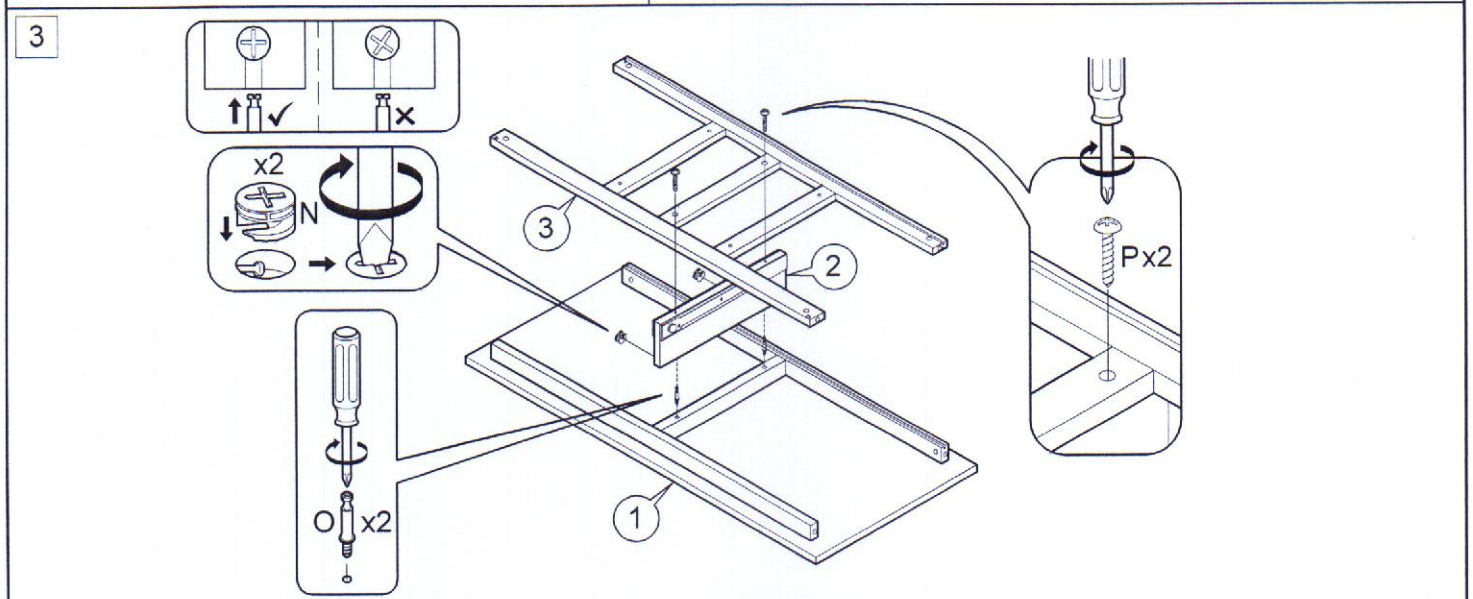

ASSEMBLY INSTRUCTIONS

Item : 98305 / 98307 Maryland Kitchen Cart

2 Persons

Not Provided

A	M6 x40mm = 10	G	= 4	M	= 4	S	50mm = 2
B	M6 x 60mm = 10	H	20mm = 4	N	9mm = 12		
C	1/4" = 4	I	= 2	O	24mm = 12	T	50mm = 2
D	M6 x13mm = 4	J	M3 x16mm = 4 (For Magnetic)	P	#8 x 1 1/4" = 18		
E	M6 x13mm = 10	K	M3.5 x16mm = 16 (For Caster)	Q	14.5Ø = 8		
F	= 1	L	= 16	R	= 3		