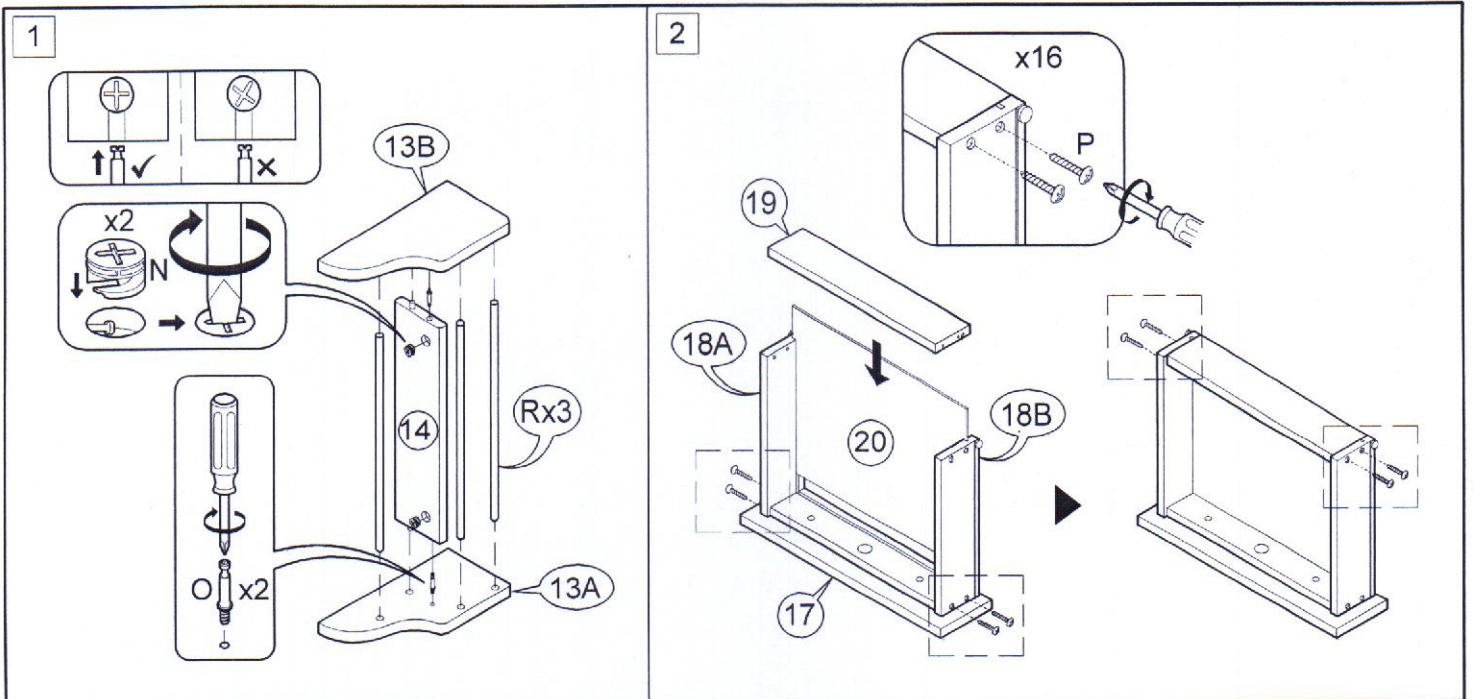

ASSEMBLY INSTRUCTIONS

Item : 98305 / 98307 Maryland Kitchen Cart

2 Persons

Not Provided

A	M6 x40mm = 10	G	= 4	M	= 4	S	50mm = 2
B	M6 x 60mm = 10	H	20mm = 4	N	9mm = 12		
C	1/4" = 4	I	= 2	O	24mm = 12	T	50mm = 2
D	M6 x13mm = 4	J	M3 x16mm = 4 (For Magnetic)	P	#8 x 1 1/4" = 18		
E	M6 x13mm = 10	K	M3.5 x16mm = 16 (For Caster)	Q	14.5Ø = 8		
F	= 1	L	= 16	R	= 3		