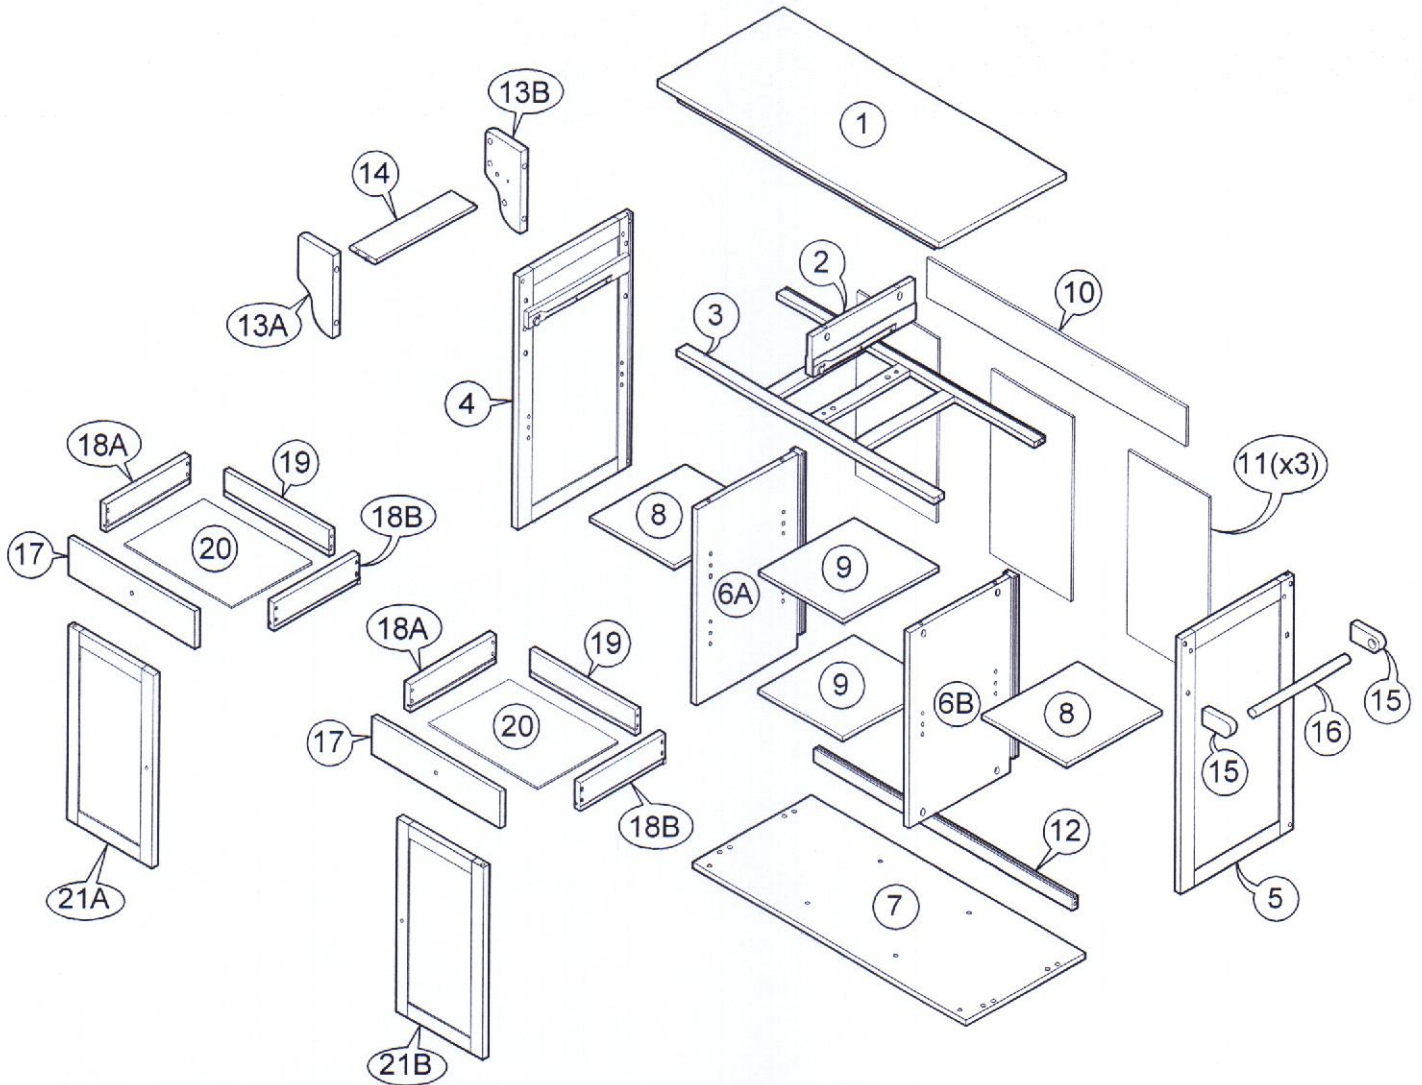

ASSEMBLY INSTRUCTIONS

Item : 98305 / 98307 Maryland Kitchen Cart

2 Persons

Not Provided

A	M6 x40mm = 10	G	= 4	M	= 4	S	50mm = 2
B	M6 x 60mm = 10	H	20mm = 4	N	9mm = 12		
C	1/4" = 4	I	= 2	O	24mm = 12	T	50mm = 2
D	M6 x13mm = 4	J	M3 x16mm = 4 (For Magnetic)	P	#8 x 1 1/4" = 18		
E	M6 x13mm = 10	K	M3.5 x16mm = 16 (For Caster)	Q	14.5Ø = 8		
F	= 1	L	= 16	R	= 3		

5

6

7

8

9

10