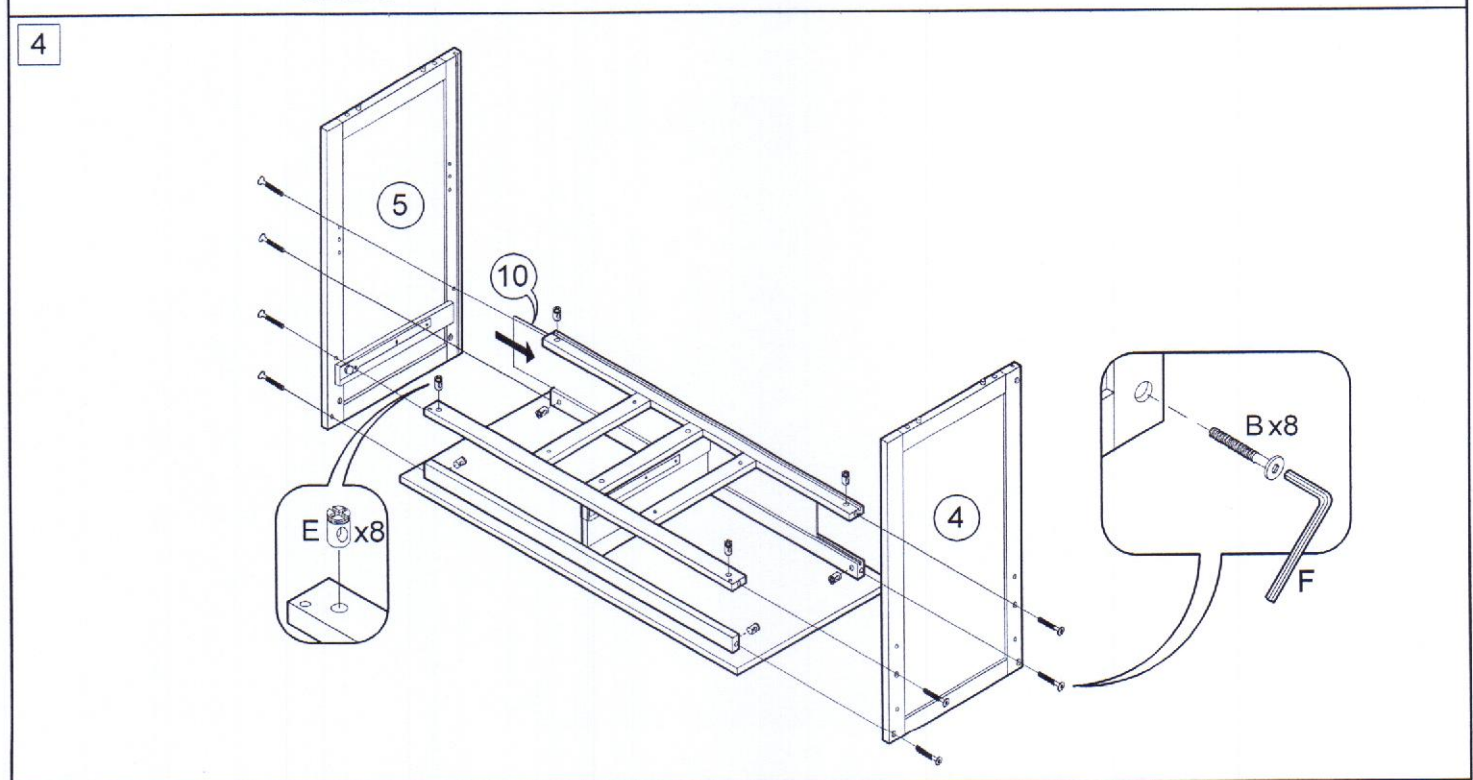

ASSEMBLY INSTRUCTIONS

Item : 98305 / 98307 Maryland Kitchen Cart

2 Persons

Not Provided

A	M6 x40mm = 10	G	= 4	M	= 4	S	50mm = 2
B	M6 x 60mm = 10	H	20mm = 4	N	9mm = 12		
C	1/4" = 4	I	= 2	O	24mm = 12	T	50mm = 2
D	M6 x13mm = 4	J	M3 x16mm = 4 (For Magnetic)	P	#8 x 1 1/4" = 18		
E	M6 x13mm = 10	K	M3.5 x16mm = 16 (For Caster)	Q	14.5Ø = 8		
F	= 1	L	= 16	R	= 3		