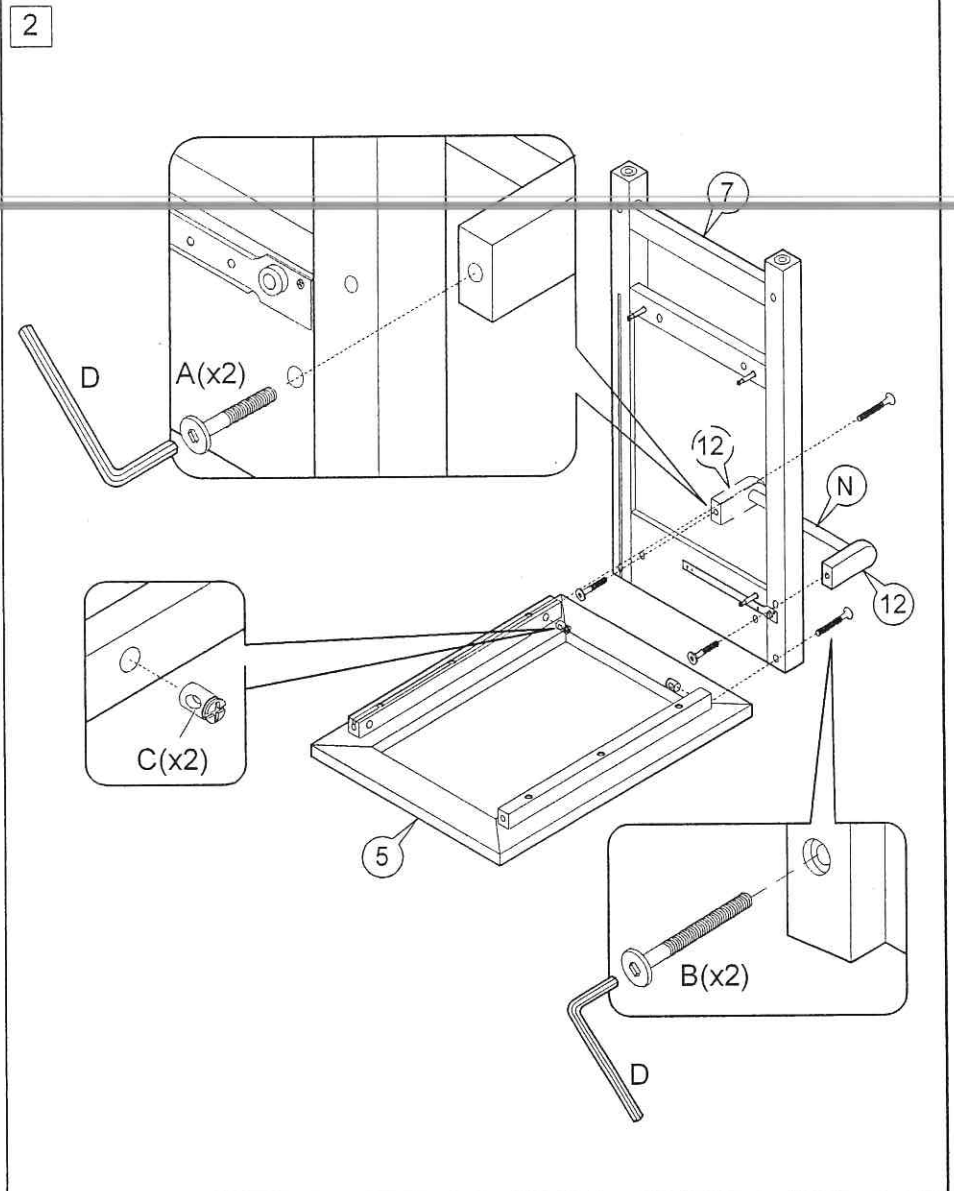

ASSEMBLY INSTRUCTIONS

Item : 98300 / 98302 Fermont Kitchen Cart

2 Persons

Not Provided

Hardware List

A	M6 x40mm = 2	F	= 2	K	12mm = 6	P	50mm = 2
B	M6 x70mm = 8	G	20mm = 2	L	34mm = 6		
C	M6 x13mm = 8	H	= 1	M	14.5Ø = 8		Q
D	= 1	I	M3 x16mm(Black/Noir) = 2	N	254 x 19Ømm = 1		
E	= 2	J	#8x 1 1/4" = 8	O	M8 x30mm = 6		

4

5

6

7

8