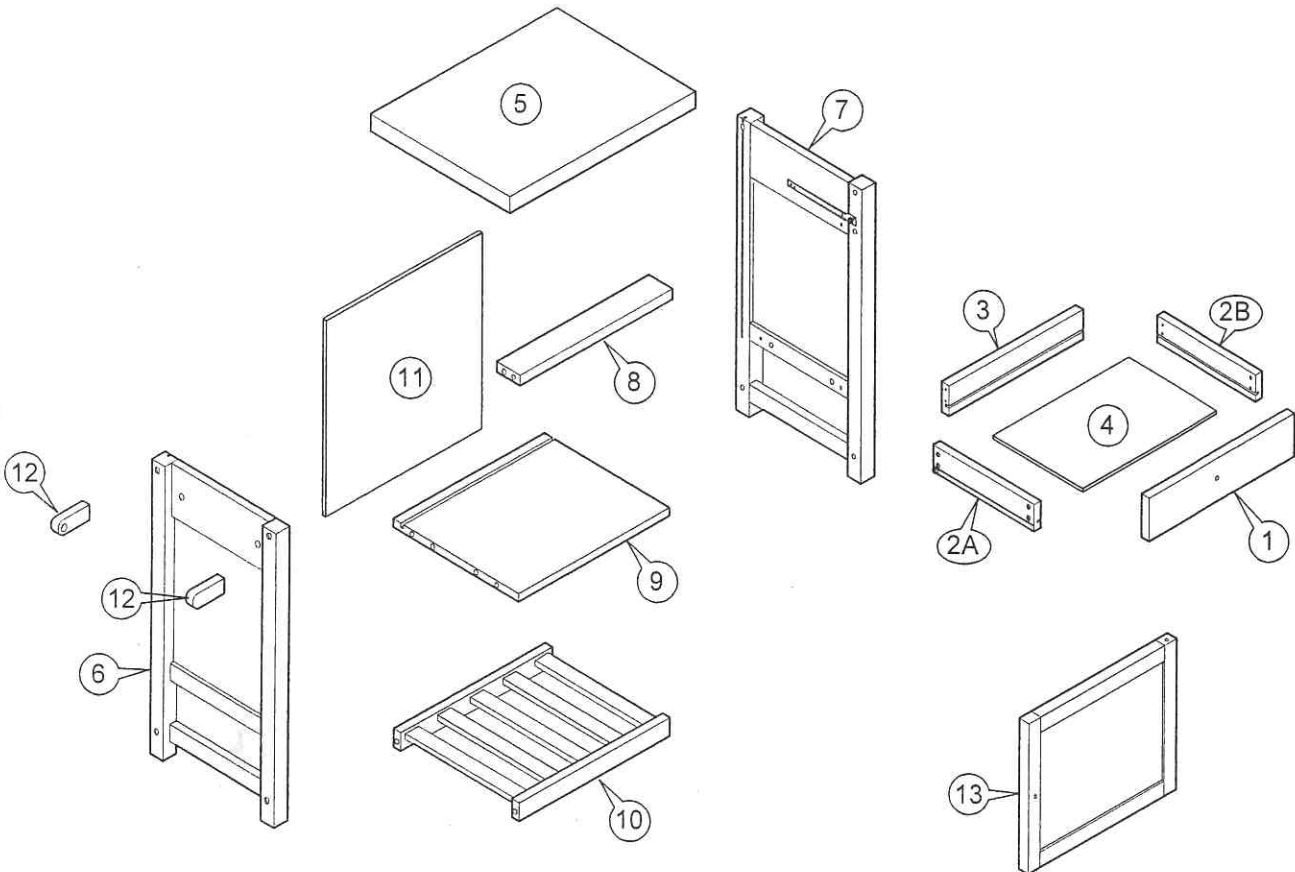

ASSEMBLY INSTRUCTIONS

Item : 98300 / 98302 Fermont Kitchen Cart

2 Persons

Not Provided

Hardware List

A	M6 x40mm = 2	F	= 2	K	12mm = 6	P	50mm = 2
B	M6 x70mm = 8	G	20mm = 2	L	34mm = 6		
C	M6 x13mm = 8	H	= 1	M	14.5Ø = 8		Q
D	= 1	I	M3 x16mm(Black/Noir) = 2	N	254 x 19Ømm = 1		
E	= 2	J	#8x 1 1/4" = 8	O	M8 x30mm = 6		