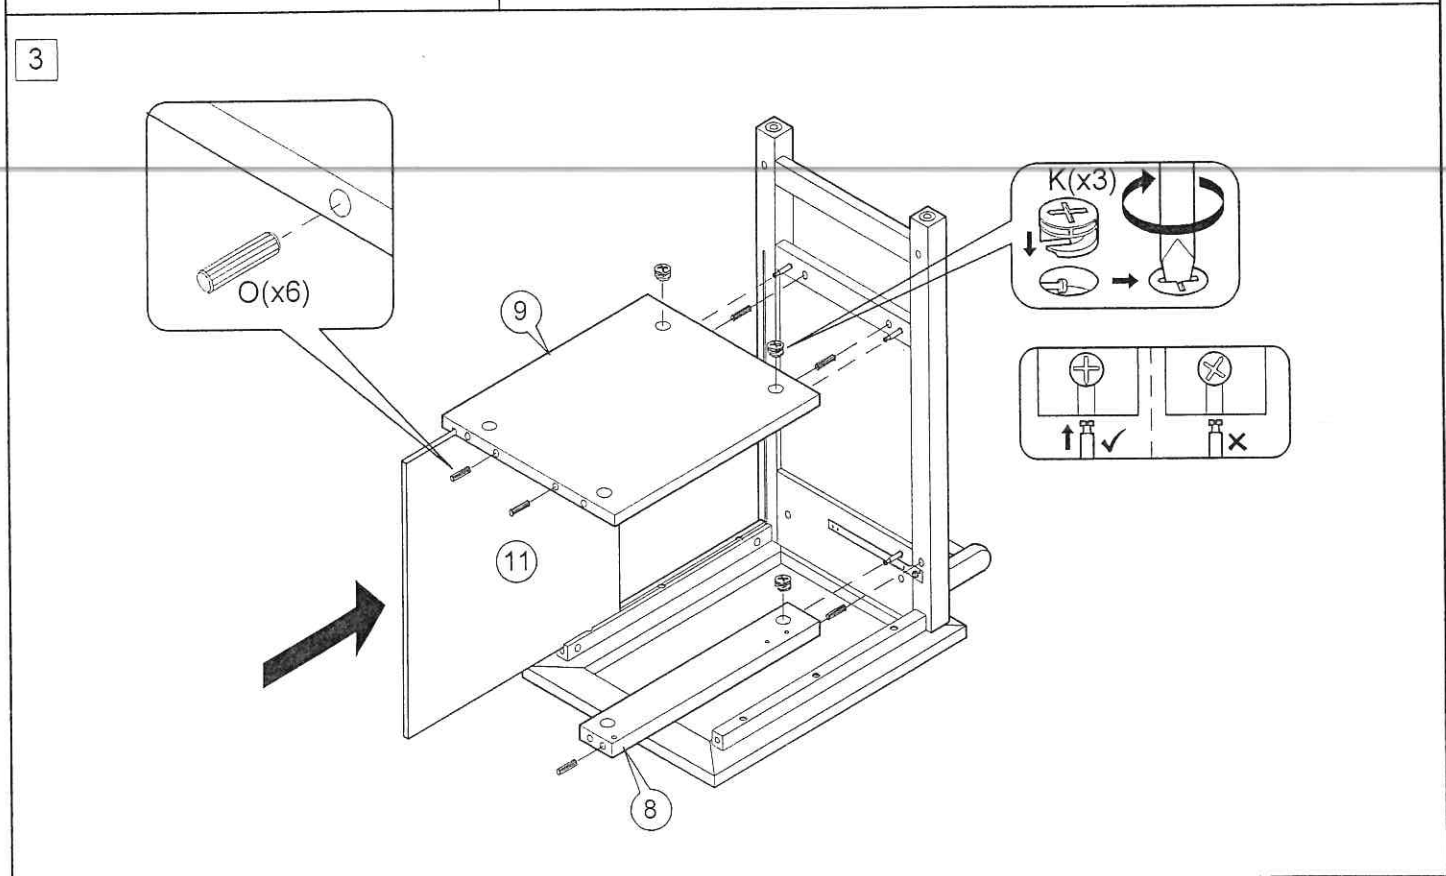

ASSEMBLY INSTRUCTIONS

Item : 98300 / 98302 Fermont Kitchen Cart

2 Persons

Not Provided

Hardware List

A	M6 x40mm = 2	F	= 2	K	12mm = 6	P	50mm = 2
B	M6 x70mm = 8	G	20mm = 2	L	34mm = 6		
C	M6 x13mm = 8	H	= 1	M	14.5Ø = 8		Q
D	= 1	I	M3 x16mm(Black/Noir) = 2	N	254 x 19Ømm = 1		
E	= 2	J	#8x 1 1/4" = 8	O	M8 x30mm = 6		