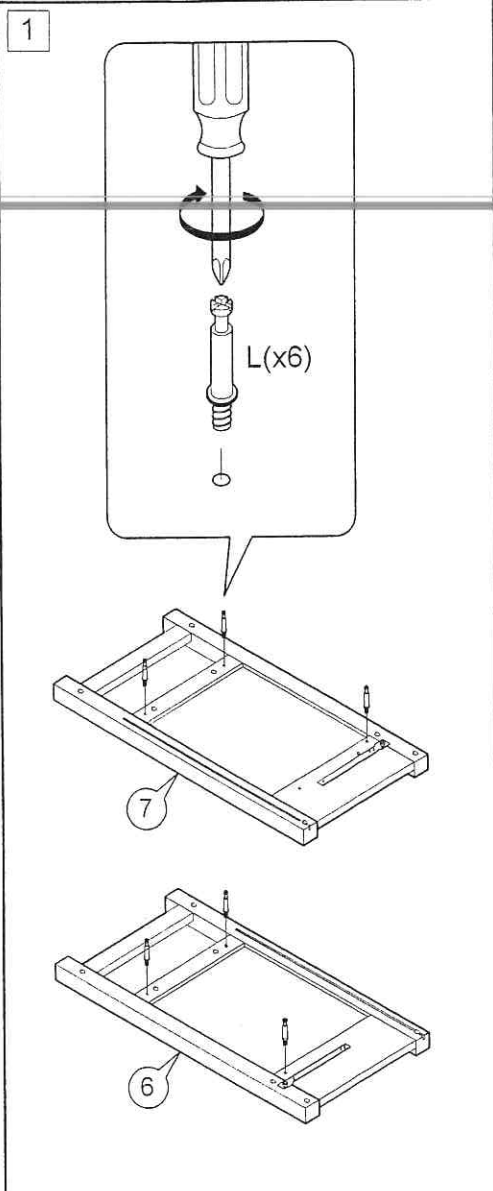

ASSEMBLY INSTRUCTIONS

Item : 98300 / 98302 Fermont Kitchen Cart

2 Persons

Not Provided

Hardware List

A	M6 x40mm = 2	F	= 2	K	12mm = 6	P	50mm = 2
B	M6 x70mm = 8	G	20mm = 2	L	34mm = 6		
C	M6 x13mm = 8	H	= 1	M	14.5Ø = 8		Q
D	= 1	I	M3 x16mm(Black/Noir) = 2	N	254 x 19Ømm = 1		
E	= 2	J	#8x 1 1/4" = 8	O	M8 x30mm = 6		

4

5

6

7

8