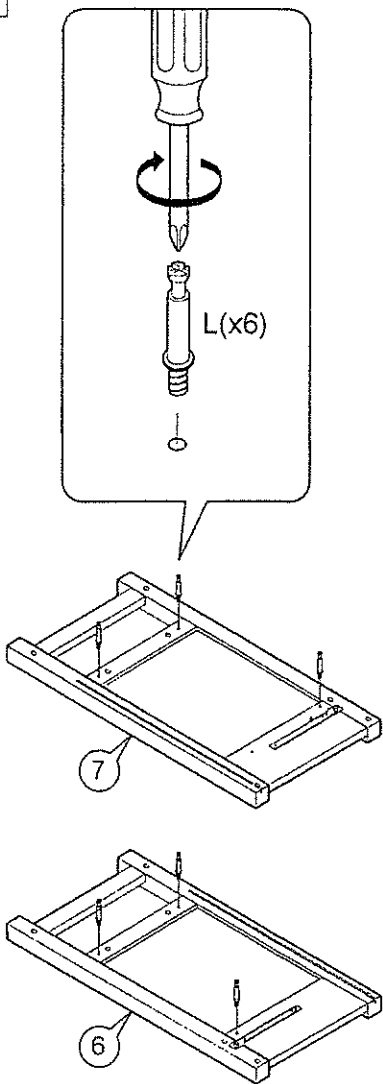

ASSEMBLY INSTRUCTIONS

Item : 98300 / 98302 Fermont Kitchen Cart

Not Provided

2 Persons

Hardware List

A	M6 x40mm = 2	F	= 2	K	12mm = 6	P	50mm = 2
B	M6 x70mm = 8	G	20mm = 2	L	34mm = 6		
C	M6 x13mm = 8	H	= 1	M	14.5Ø = 8		Q
D	= 1	I	M3 x16mm(Black/Noir) = 2	N	254 x 19Ømm = 1		
E	= 2	J	#8x 1 1/4" = 8	O	M8 x30mm = 6		

1

2

3

4

5

6

7

8