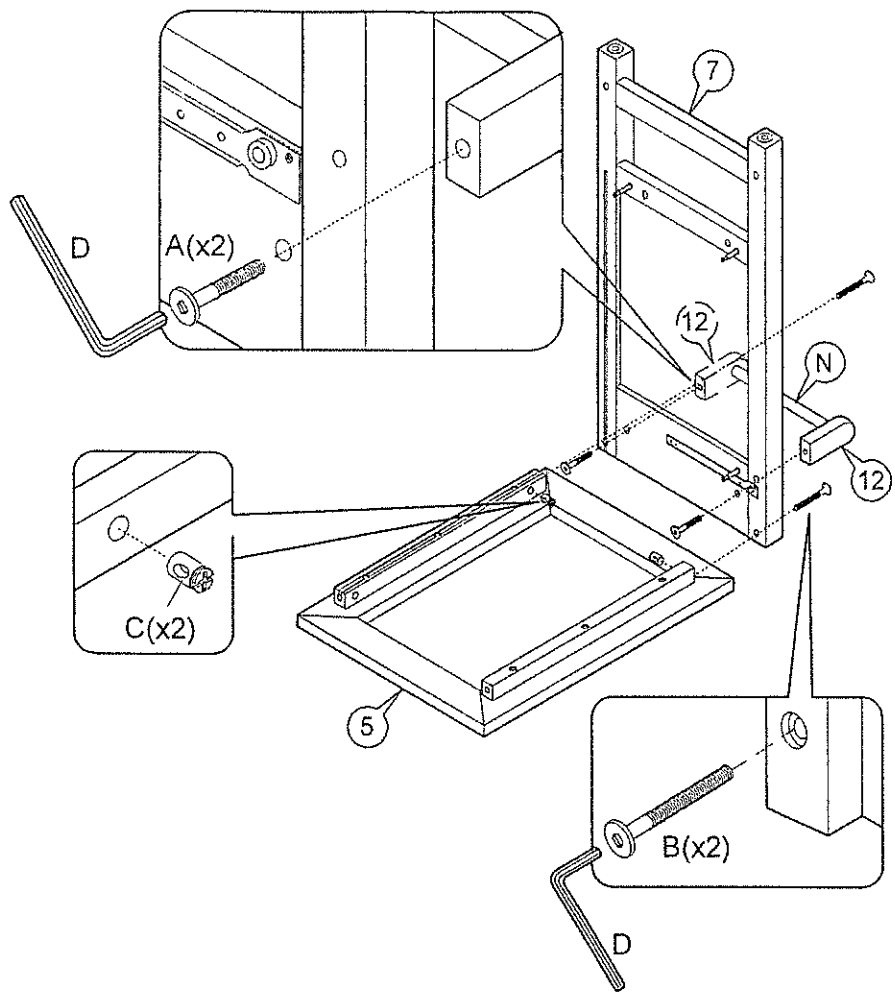

ASSEMBLY INSTRUCTIONS

Item : 98300 / 98302 Fermont Kitchen Cart

Not Provided

2 Persons

Hardware List

A	M6 x40mm = 2	F	= 2	K	12mm = 6	P	50mm = 2
B	M6 x70mm = 8	G	20mm = 2	L	34mm = 6		
C	M6 x13mm = 8	H	= 1	M	14.5Ø = 8		Q
D	= 1	I	M3 x16mm(Black/Noir) = 2	N	254 x 19Ømm = 1		
E	= 2	J	#8x 1 1/4" = 8	O	M8 x30mm = 6		

1

2

3

4

5

6

7

8