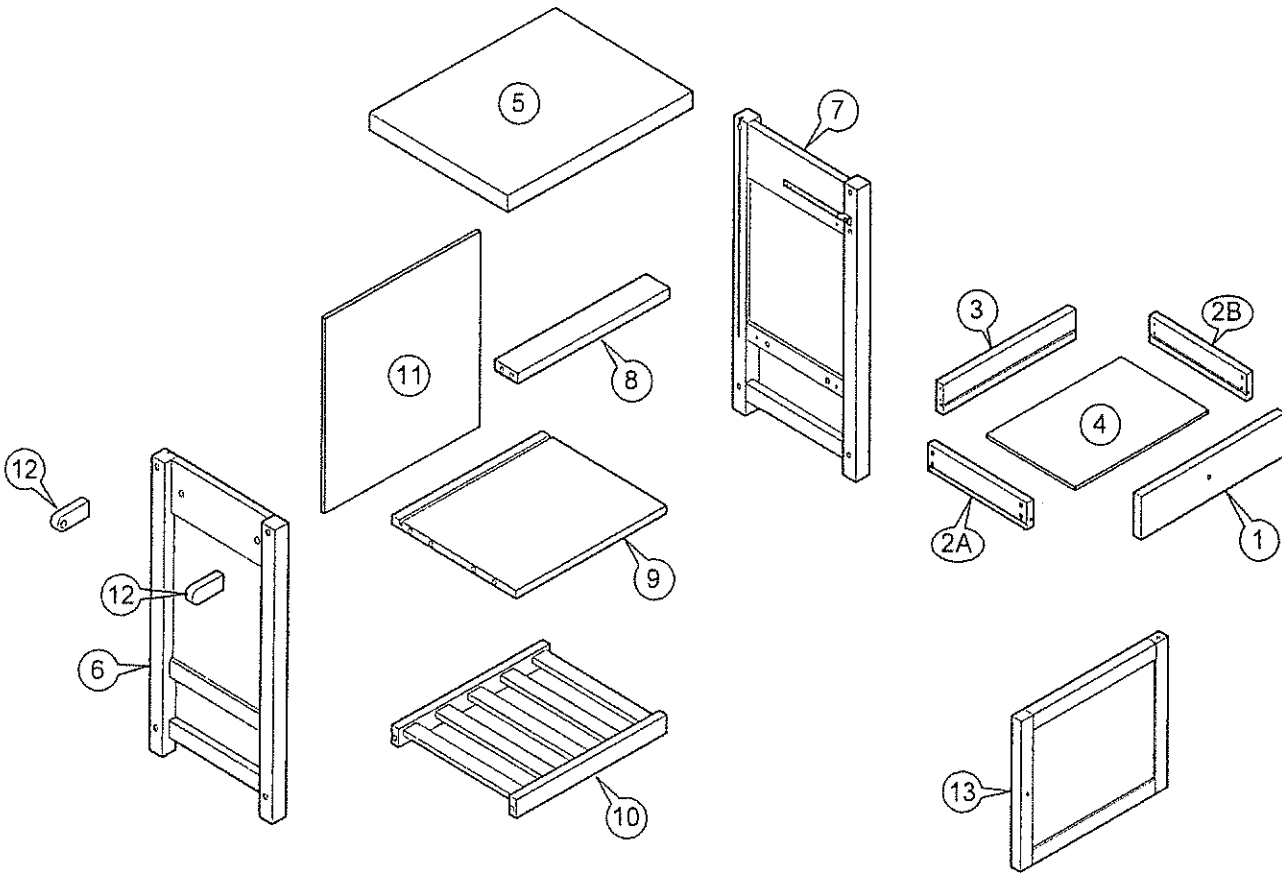

ASSEMBLY INSTRUCTIONS

Item : 98300 / 98302 Fermont Kitchen Cart

Not Provided

2 Persons

Hardware List

A	M6 x40mm = 2	F	= 2	K	12mm = 6	P	50mm = 2
B	M6 x70mm = 8	G	20mm = 2	L	34mm = 6		
C	M6 x13mm = 8	H	= 1	M	14.5Ø = 8		Q
D	= 1	I	M3 x16mm(Black/Noir) = 2	N	254 x 19Ømm = 1		
E	= 2	J	#8x 1 1/4" = 8	O	M8 x30mm = 6		

1

2

3

4

5

6

7

8