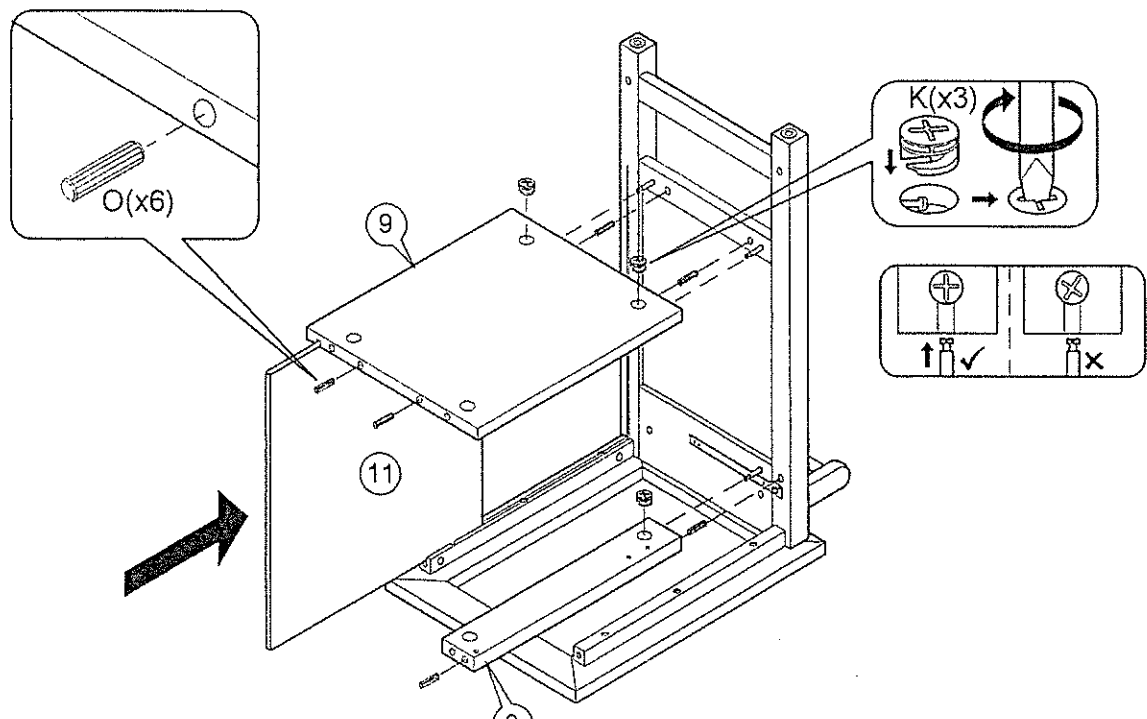

ASSEMBLY INSTRUCTIONS

Item : 98300 / 98302 Fermont Kitchen Cart

Not Provided

2 Persons

Hardware List

A	M6 x40mm = 2	F	= 2	K	12mm = 6	P	50mm = 2
B	M6 x70mm = 8	G	20mm = 2	L	34mm = 6		
C	M6 x13mm = 8	H	= 1	M	14.5Ø = 8		Q
D	= 1	I	M3 x16mm(Black/Noir) = 2	N	254 x 19Ømm = 1		
E	= 2	J	#8x 1 1/4" = 8	O	M8 x30mm = 6		

1

2

3

4

5

6

7

8