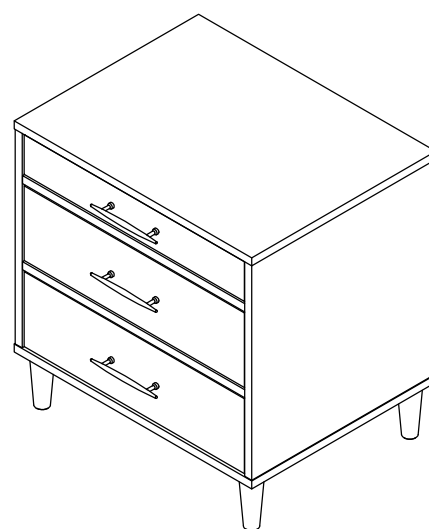

ASSEMBLY INSTRUCTION FOR ACME FURNITURE

MODEL #97551 NIGHT STAND

Thank you for purchasing this quality product. Be sure to check all packing material carefully for small parts which may have come loose inside the carton during shipment. Separate, identify and count all parts and metal hardware. Compare with parts list to be sure all parts are present. If any part(s) are missing or damaged, please contact your local furniture dealer. For efficient and speedy service, please indicate the model number and code letter of part(s) needed.

Do not fully tighten screws until fully assembled

COMPONENT PARTS		
DESCRIPTION	PART NAME	Q' TY(PCS)
Ⓐ	Top Panel	1
Ⓑ	Left Side Panel	1
Ⓒ	Right Side Panel	1
Ⓓ	Bottom Panel	1
Ⓔ	Top Rail	2
Ⓕ	Drawer Panel (S)	1
Ⓖ	Drawer Panel (L)	2
Ⓗ	Drawer Front Panel (S)	1
Ⓘ	Drawer Back Panel (S)	1
Ⓙ	Drawer Left Side Panel (S)	1
Ⓚ	Drawer Right Side Panel (S)	1
Ⓛ	Drawer Front Panel (L)	2
Ⓜ	Drawer Back Panel (L)	2
Ⓝ	Drawer Left Side Panel (L)	2
Ⓞ	Drawer Right Side Panel (L)	2
Ⓟ	Drawer Bottom Panel	3
Ⓠ	Back Panel	1

HARDWARES REQUIRED

- ① Minifix 7*20.5(10)mm - 4 PCS
- ② Cam 15*12mm - 4 PCS
- ③ Wood Dowel 6*25mm - 16 PCS
- ④ Screw 4.2*25mm - 6 PCS
- ⑤ Screw 4.2*32mm - 24 PCS
- ⑥ Screw 4.2*38mm - 4 PCS
- ⑦ Screw 4*12mm - 6 PCS
- ⑧ Screw 4*21mm - 6 PCS
- ⑨ Handle ϕ - ϕ 96 - 3PCS
- ⑩ Connector - 4 PCS
- ⑪ Glue - 1 PC
- ⑫ Wood Leg - 4 PC

Attention:

*** Some number parts listed on the instruction sheet may not be in parts bag as they may already be assembled.

Carefully check parts and packing materials prior to ordering replacements.