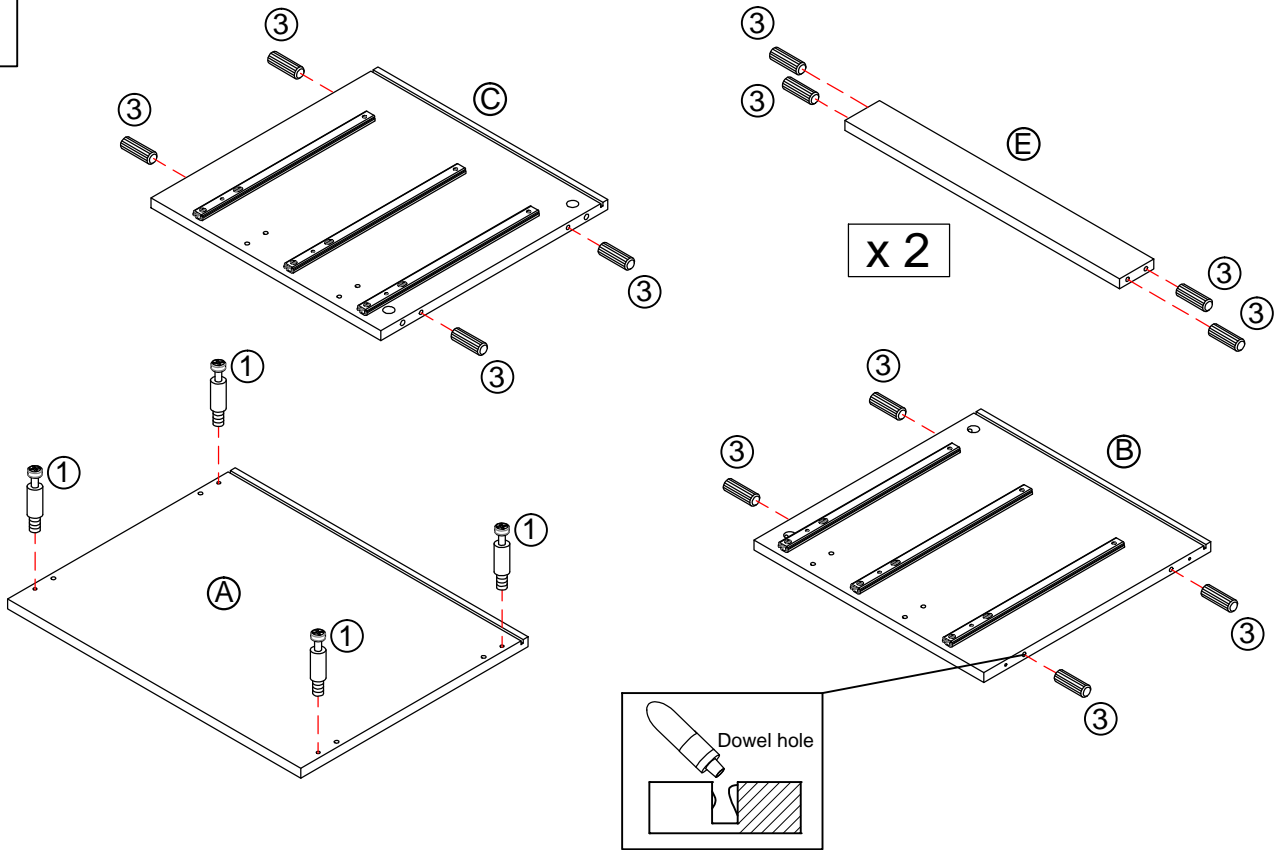

*****Do not fully tighten screws until fully assembled*****

COMPONENT PARTS		
DESCRIPTION	PART NAME	Q' TY(PCS)
Ⓐ	Top Panel	1
Ⓑ	Left Side Panel	1
Ⓒ	Right Side Panel	1
Ⓓ	Bottom Panel	1
Ⓔ	Top Rail	2
Ⓕ	Drawer Panel (S)	1
Ⓖ	Drawer Panel (L)	2
Ⓗ	Drawer Front Panel (S)	1
Ⓘ	Drawer Back Panel (S)	1
Ⓙ	Drawer Left Side Panel (S)	1
Ⓚ	Drawer Right Side Panel (S)	1
Ⓛ	Drawer Front Panel (L)	2
Ⓜ	Drawer Back Panel (L)	2
Ⓝ	Drawer Left Side Panel (L)	2
Ⓞ	Drawer Right Side Panel (L)	2
Ⓟ	Drawer Bottom Panel	3
Ⓠ	Back Panel	1

HARDWARES REQUIRED

- ①  Minifix 7*20.5(10)mm - 4 PCS
- ②  Cam 15*12mm - 4 PCS
- ③  Wood Dowel 6*25mm - 16 PCS
- ④  Screw 4.2*25mm - 6 PCS
- ⑤  Screw 4.2*32mm - 24 PCS
- ⑥  Screw 4.2*38mm - 4 PCS
- ⑦  Screw 4*12mm - 6 PCS
- ⑧  Screw 4*21mm - 6 PCS
- ⑨  Handle ϕ - ϕ 96 - 3PCS
- ⑩  Connector - 4 PCS
- ⑪  Glue - 1 PC
- ⑫  Wood Leg - 4 PC

Attention:

*** Some number parts listed on the instruction sheet may not be in parts bag as they may already be assembled.

Carefully check parts and packing materials prior to ordering replacements.

1

2

3

4