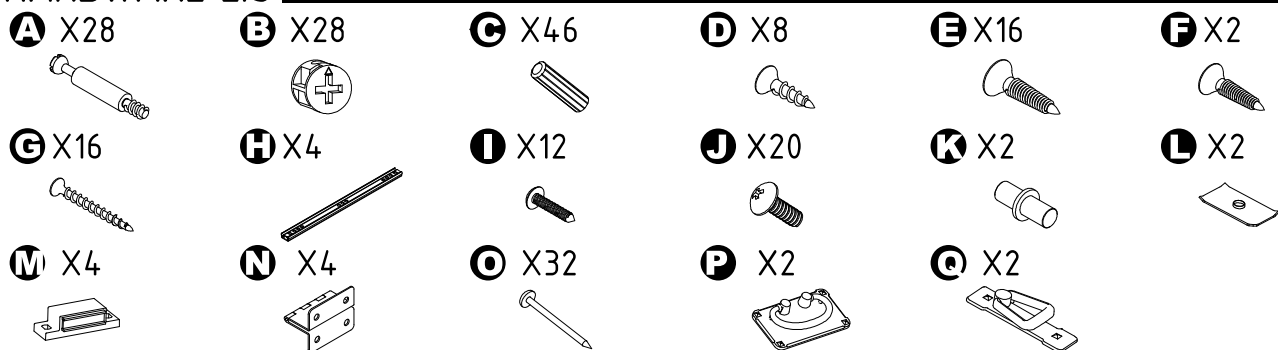

ASSEMBLY INSTRUCTIONS

97324/97328

WINE RACK

WINE RACK

97324/97328

PARTS LIST

HARDWARE LIST

ASSEMBLY INSTRUCTIONS

Step 1.

ASSEMBLY INSTRUCTIONS

Step 2.

ASSEMBLY INSTRUCTIONS

Step 3.

ASSEMBLY INSTRUCTIONS

Step 4.

ASSEMBLY INSTRUCTIONS