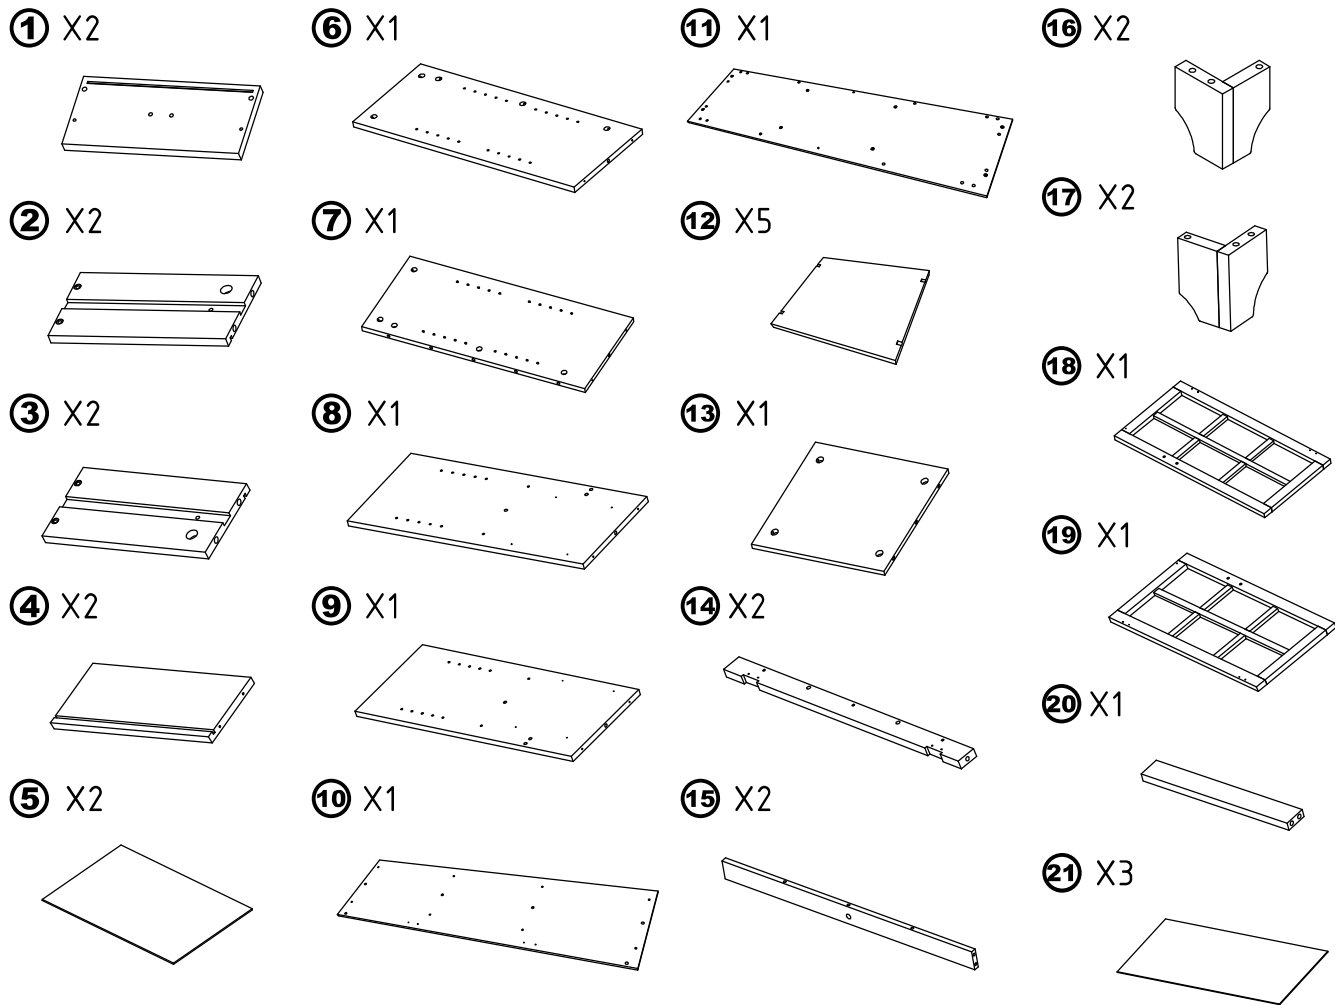

ASSEMBLY INSTRUCTIONS

97324/97328

WINE RACK

WINE RACK

97324/97328

PARTS LIST

HARDWARE LIST

ASSEMBLY INSTRUCTIONS

Step 1.

ASSEMBLY INSTRUCTIONS

Step 2.

ASSEMBLY INSTRUCTIONS

Step 3.

ASSEMBLY INSTRUCTIONS

Step 4.

ASSEMBLY INSTRUCTIONS