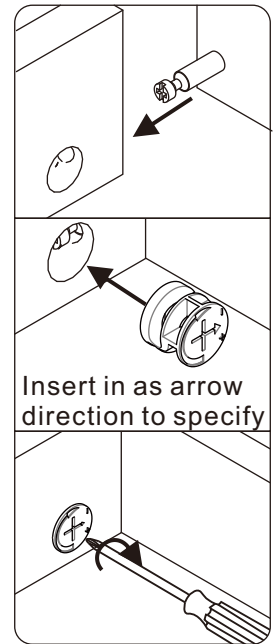

ASSEMBLY INSTRUCTIONS

92680

DESK

DESK

92680

DIMENSIONS

Width - 48.43"
Depth - 23.62"
Height - 36.46"

PARTS LIST

HARDWARE LIST

ASSEMBLY INSTRUCTIONS

Step 1.

Step 2.

ASSEMBLY INSTRUCTIONS

Step 3.

Step 4.

ASSEMBLY INSTRUCTIONS