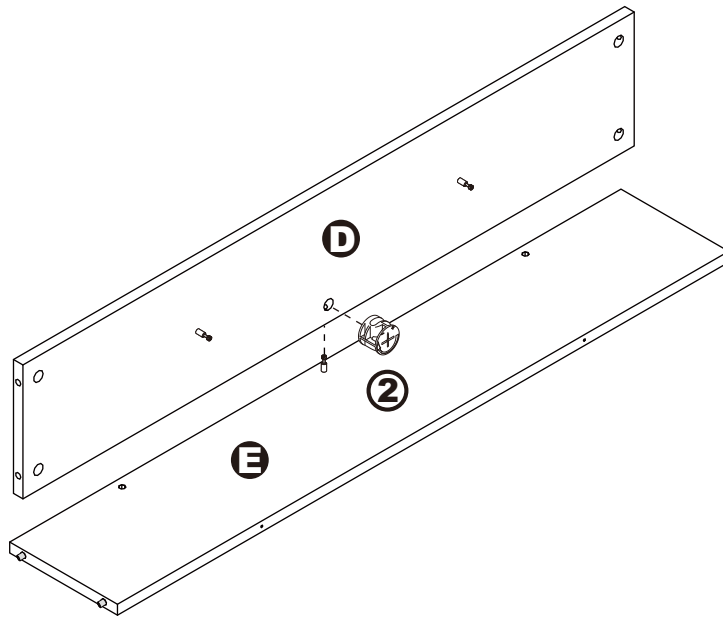

ASSEMBLY INSTRUCTIONS

92680

DESK

DESK

92680

DIMENSIONS

Width - 48.43"
Depth - 23.62"
Height - 36.46"

PARTS LIST

HARDWARE LIST

ASSEMBLY INSTRUCTIONS

Step 1.

Step 2.

ASSEMBLY INSTRUCTIONS

Step 3.

Step 4.

ASSEMBLY INSTRUCTIONS