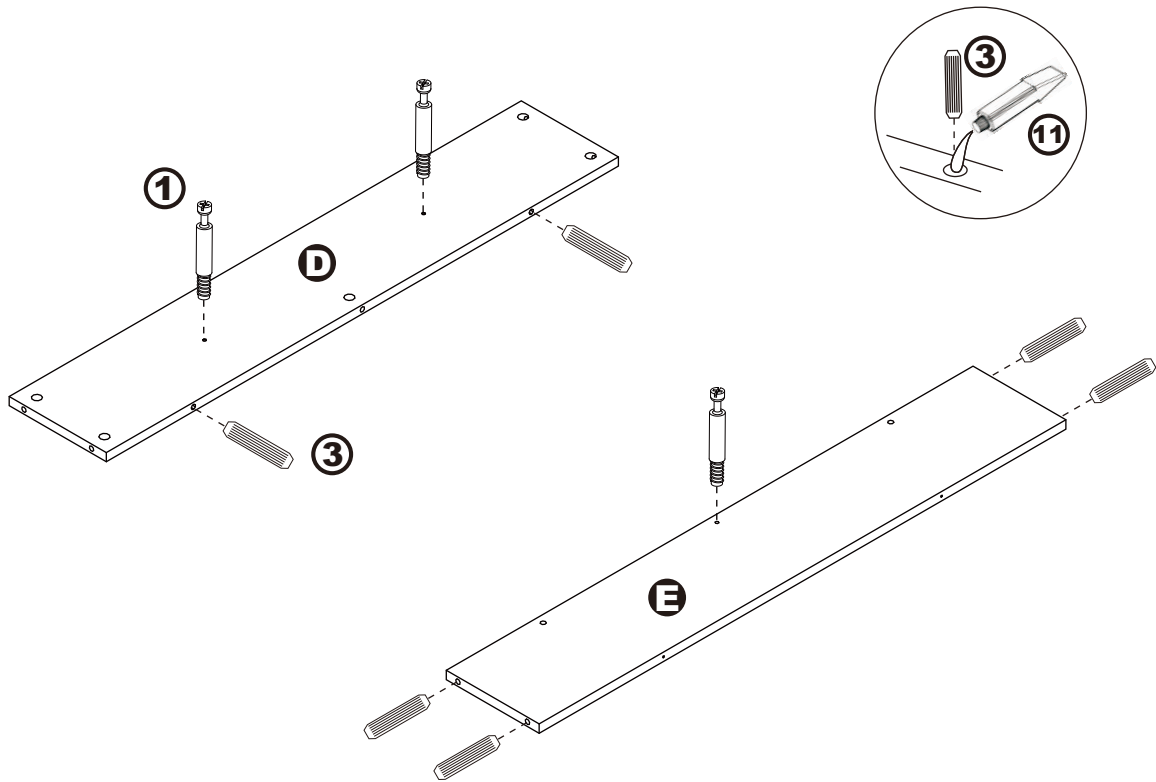

ASSEMBLY INSTRUCTIONS

92680

DESK

DESK

92680

DIMENSIONS

Width - 48.43"
Depth - 23.62"
Height - 36.46"

PARTS LIST

HARDWARE LIST

ASSEMBLY INSTRUCTIONS

Step 1.

Step 2.

ASSEMBLY INSTRUCTIONS

Step 3.

Step 4.

ASSEMBLY INSTRUCTIONS