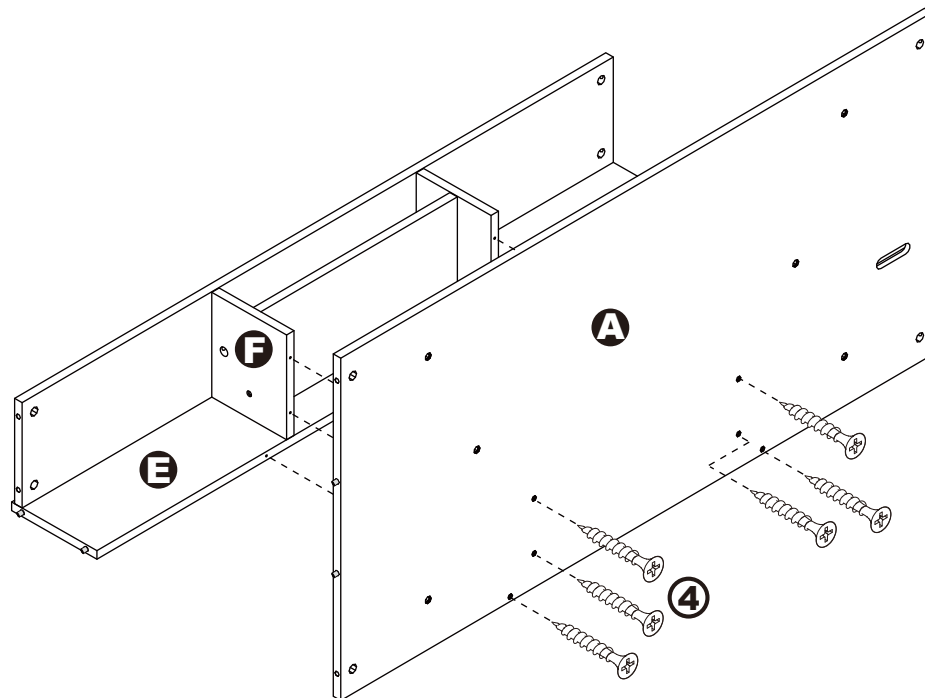

ASSEMBLY INSTRUCTIONS

Step 5.

Step 6.