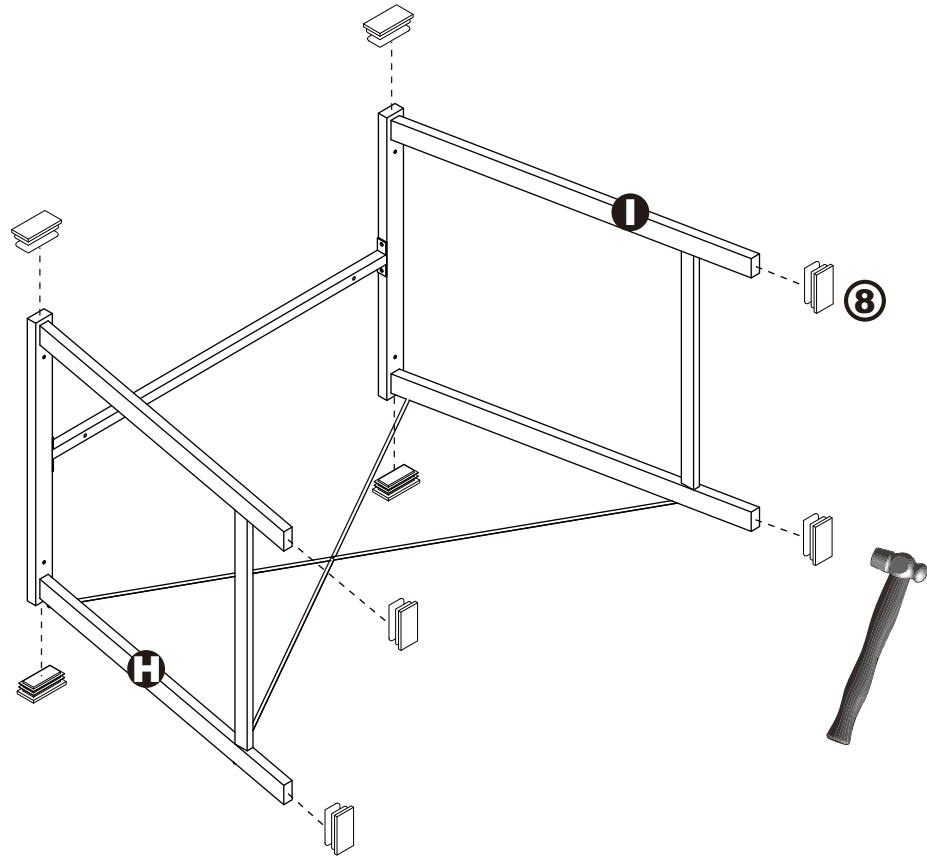

ASSEMBLY INSTRUCTIONS

Step 11.