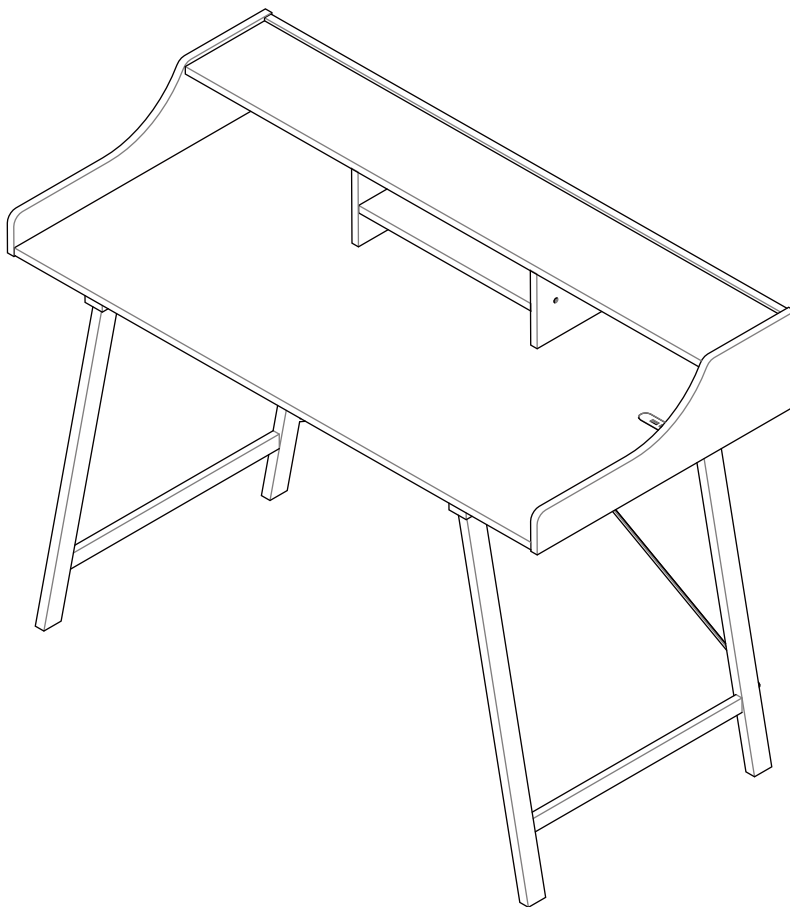

ASSEMBLY INSTRUCTIONS

92680

DESK

DESK

92680

DIMENSIONS

Width - 48.43"
Depth - 23.62"
Height - 36.46"

PARTS LIST