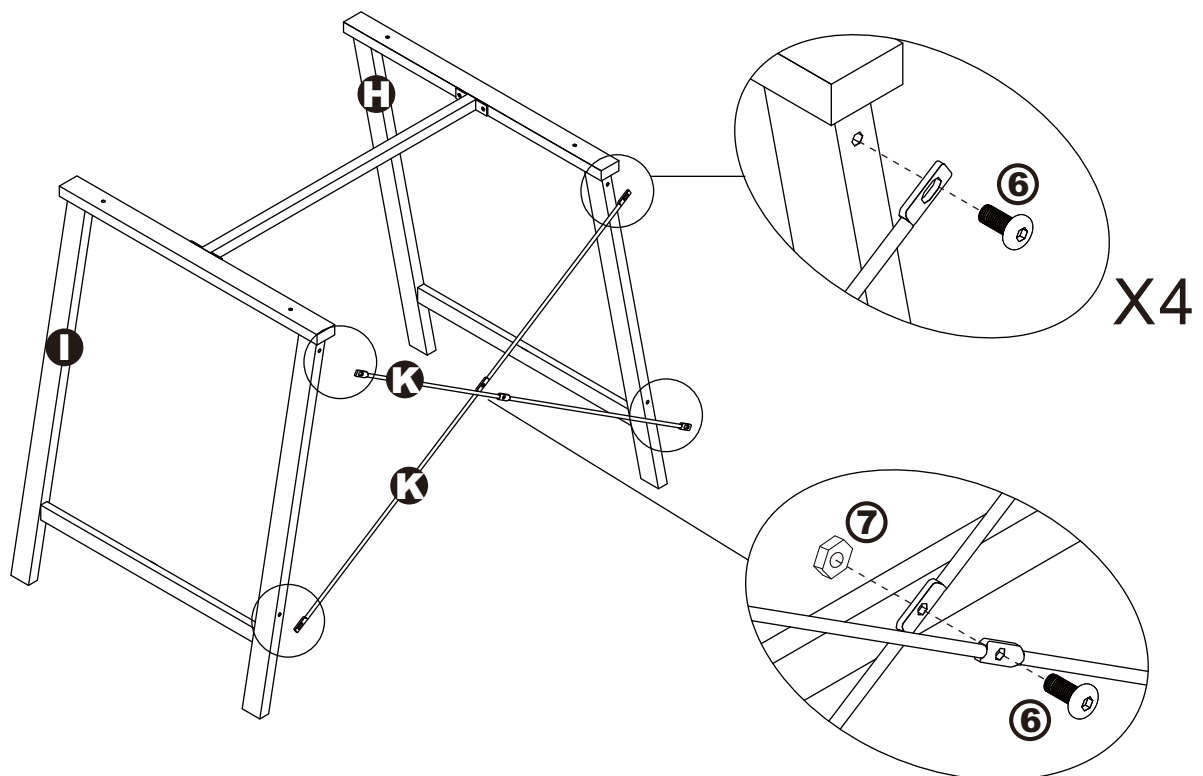

ASSEMBLY INSTRUCTIONS

92680

DESK

DESK

92680

DIMENSIONS

Width - 48.43"
Depth - 23.62"
Height - 36.46"

PARTS LIST

Step 5.

Step 6.

ASSEMBLY INSTRUCTIONS

Step 7.

Step 8.

ASSEMBLY INSTRUCTIONS

Step 9.

Step 10.