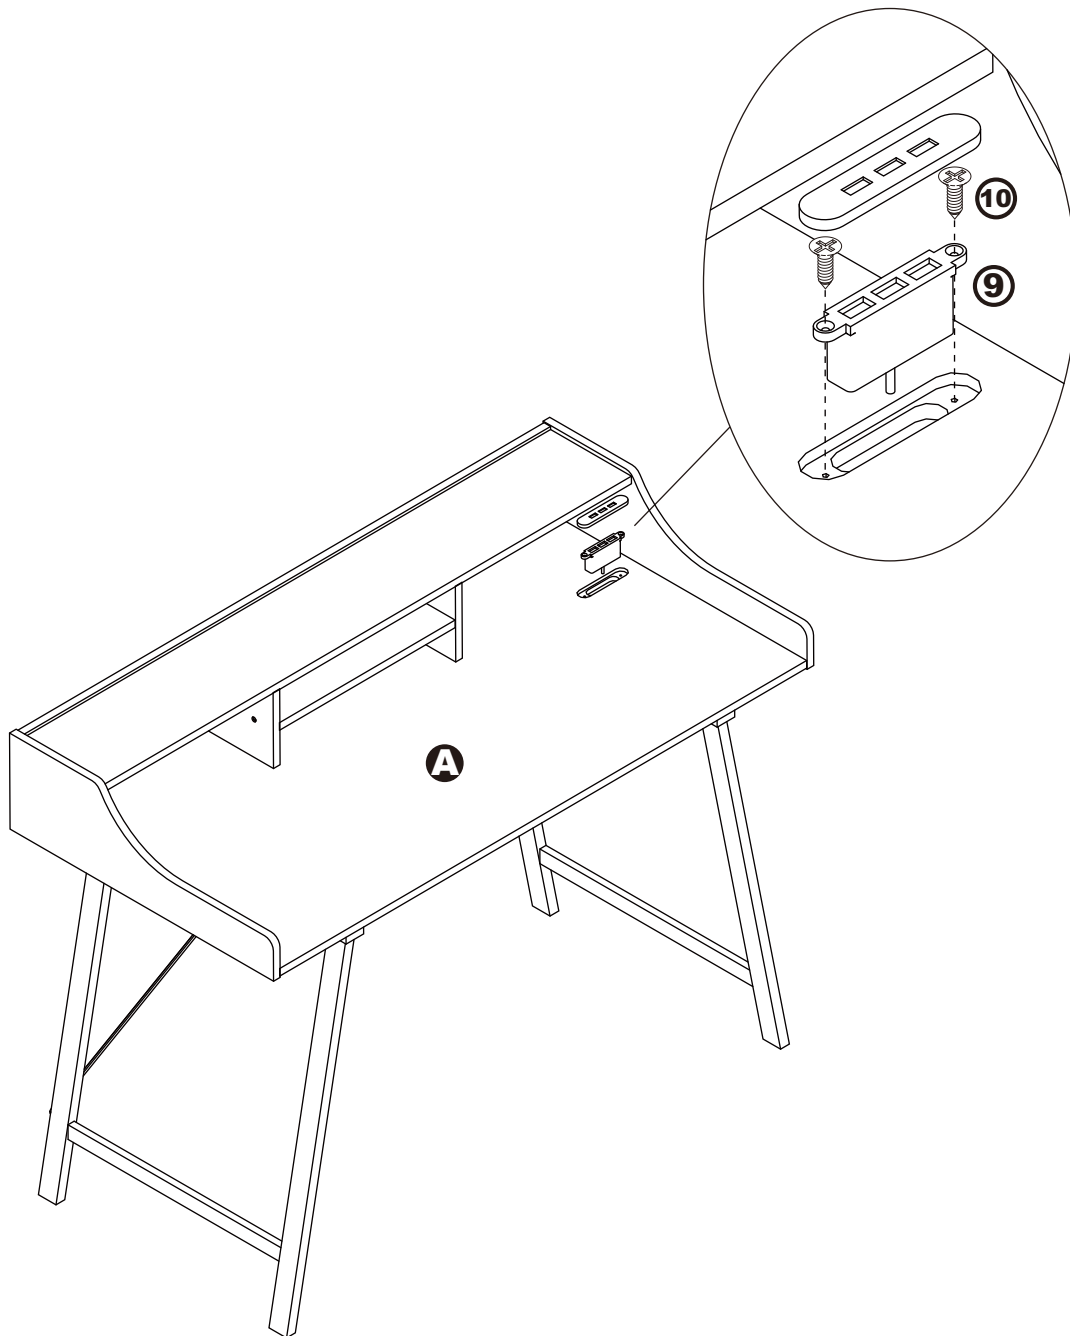

ASSEMBLY INSTRUCTIONS

92680

DESK

DESK

92680

DIMENSIONS

Width - 48.43"
Depth - 23.62"
Height - 36.46"

PARTS LIST

ASSEMBLY INSTRUCTIONS

Step 11.

Step 12.

ASSEMBLY INSTRUCTIONS

Step 13.

ASSEMBLY IS COMPLETED

Make sure the product is rested on a flat surface and does not feel loose or wobbly. If it does, double check that the bolts/screws are secured and properly tightened.