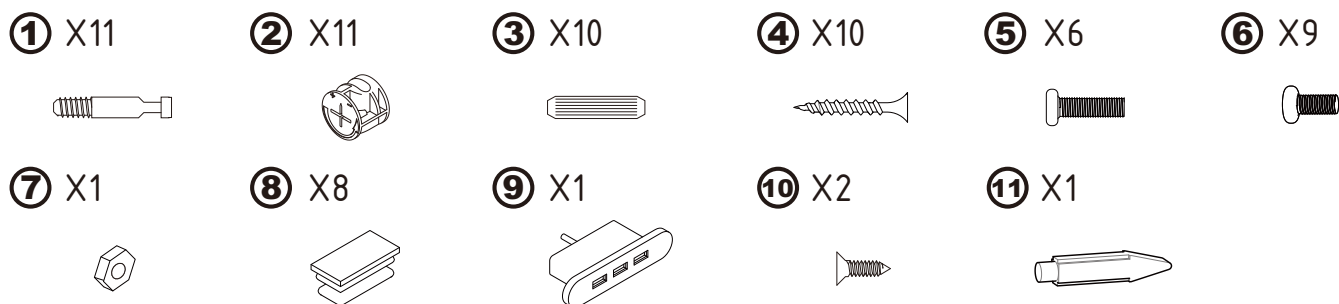

HARDWARE LIST