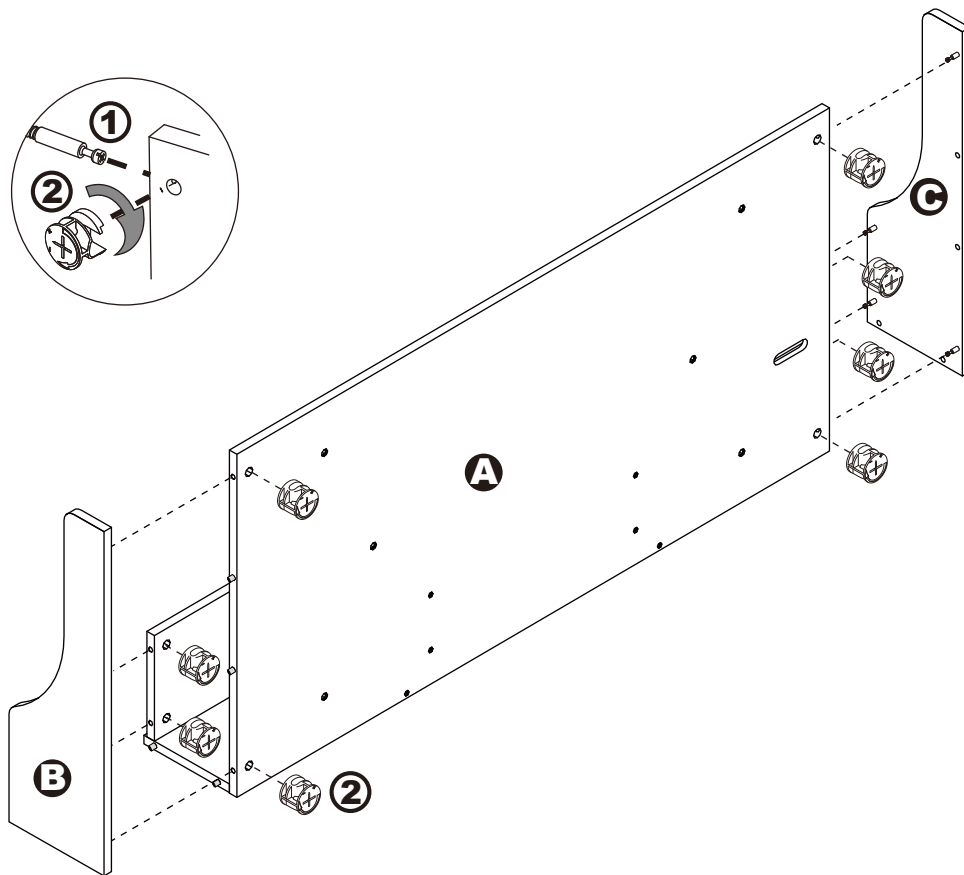

ASSEMBLY INSTRUCTIONS

92680

DESK

DESK

92680

DIMENSIONS

Width - 48.43"
Depth - 23.62"
Height - 36.46"

PARTS LIST

Step 5.

Step 6.

ASSEMBLY INSTRUCTIONS

Step 7.

Step 8.

ASSEMBLY INSTRUCTIONS

Step 9.

Step 10.