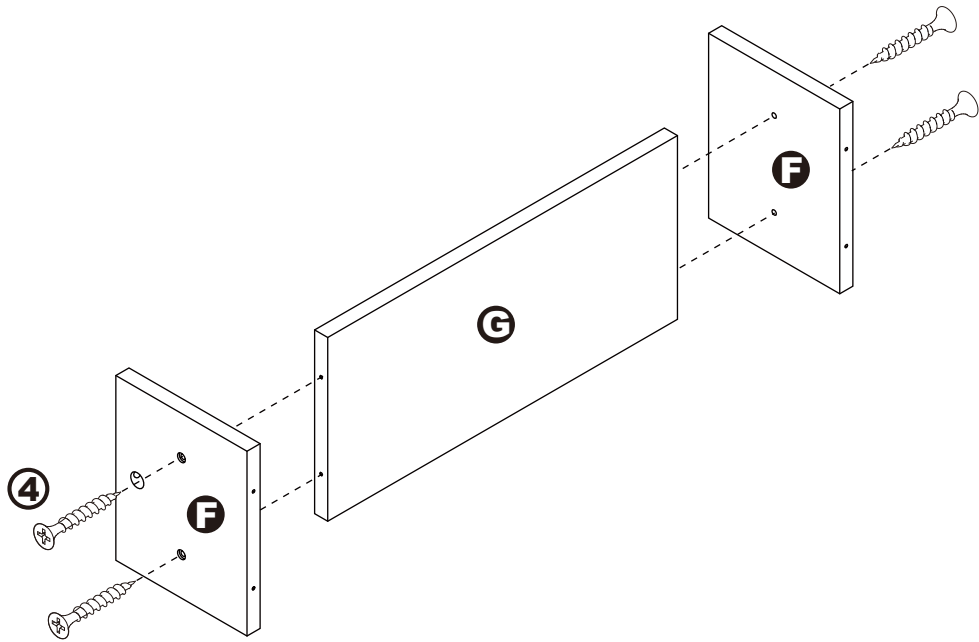

ASSEMBLY INSTRUCTIONS

Step 1.