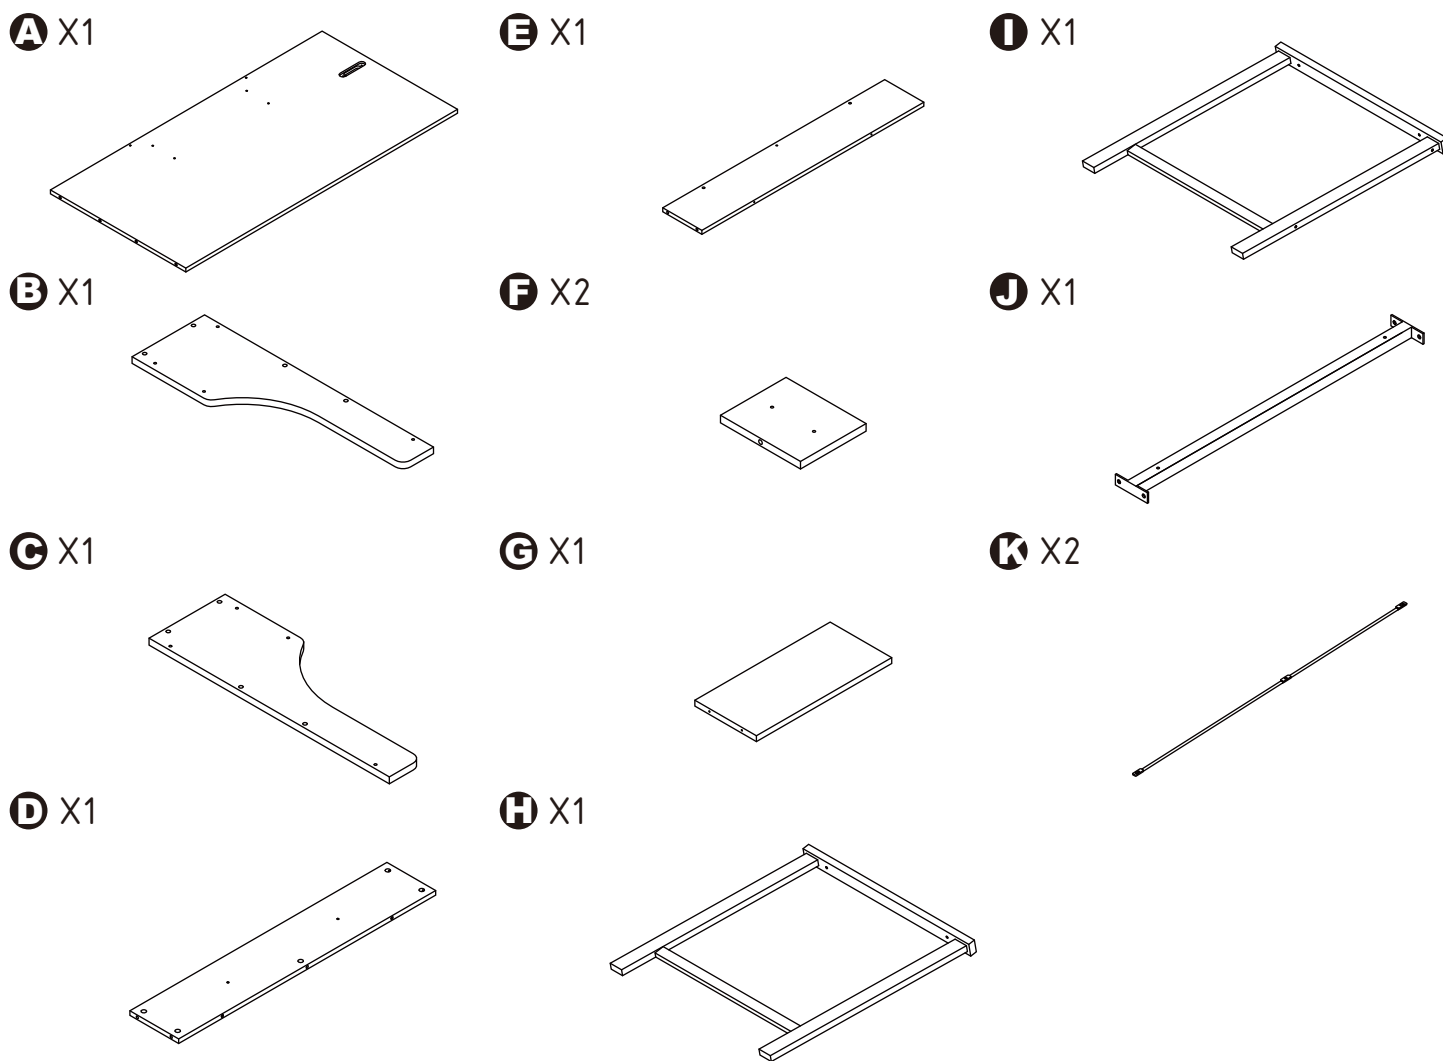

ASSEMBLY INSTRUCTIONS

92680

DESK

DESK

92680

DIMENSIONS

Width - 48.43"
Depth - 23.62"
Height - 36.46"

PARTS LIST