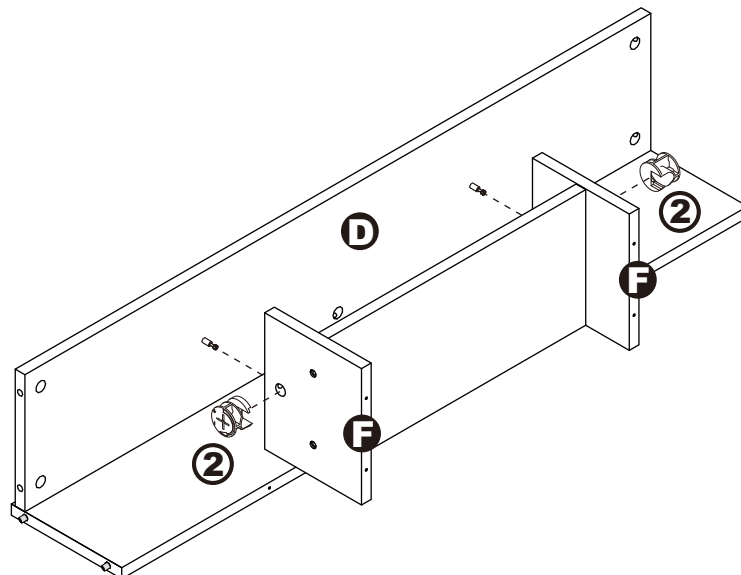

ASSEMBLY INSTRUCTIONS

92680

DESK

DESK

92680

DIMENSIONS

Width - 48.43"
Depth - 23.62"
Height - 36.46"

PARTS LIST

HARDWARE LIST

ASSEMBLY INSTRUCTIONS

Step 1.

Step 2.

ASSEMBLY INSTRUCTIONS

Step 3.

Step 4.

ASSEMBLY INSTRUCTIONS