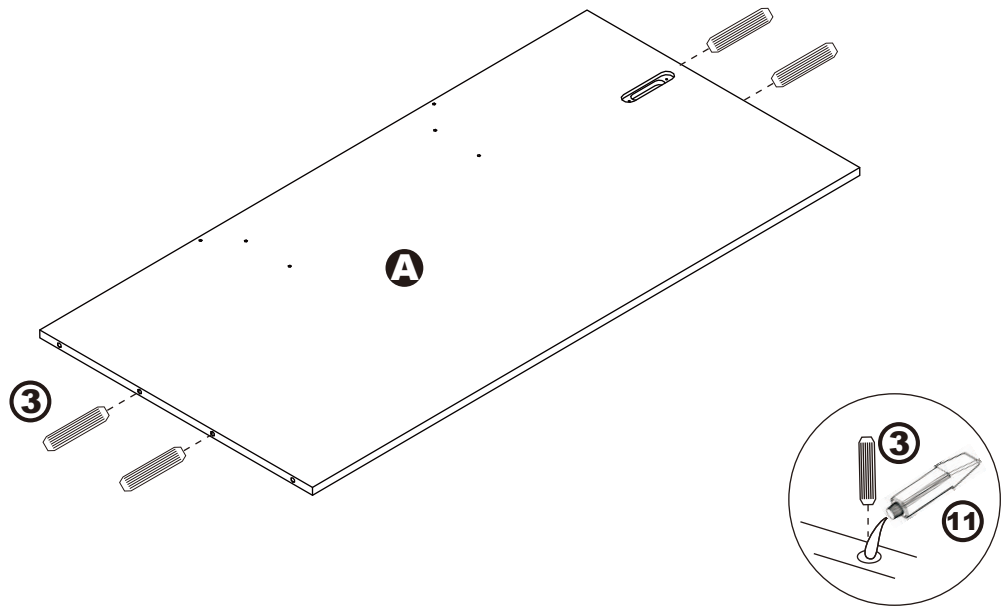

ASSEMBLY INSTRUCTIONS

Step 5.