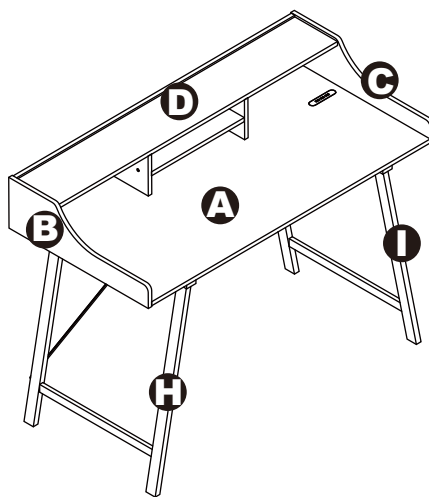

ASSEMBLY INSTRUCTIONS

92680

DESK

DESK

92680

DIMENSIONS

Width - 48.43"
Depth - 23.62"
Height - 36.46"

PARTS LIST