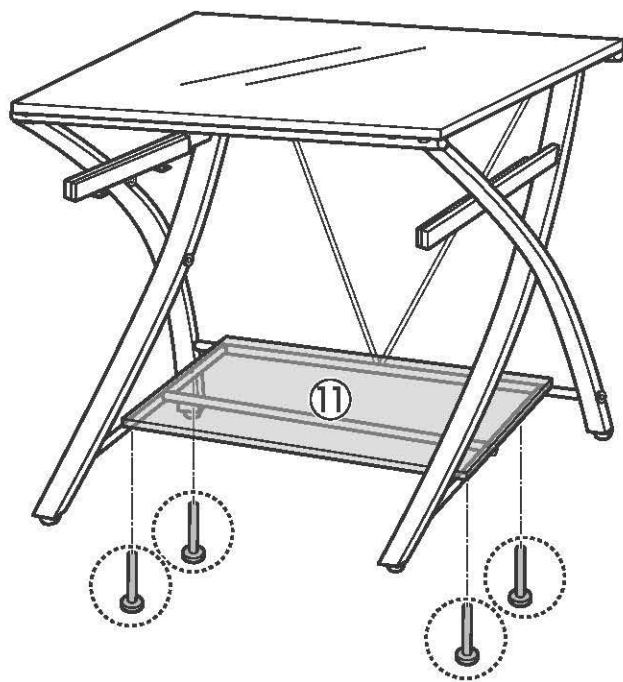

92078

SIZE:120cmx60cmx94cmH

# PARTS LIST

No.		No.		No.				
(A)	 M6×50mm	4	(D)	 M6×22mm	8	(G)		2
(B)	 M6×38mm	4	(E)	 M6×12mm	5	(H)		4
(C)	 M6×25mm	8	(F)		4	(I)		1

1

2

3

4

-  **E**  
x3
-  **G**  
x2

**5**

-  **C**  
x4

**6**

7

8

9

10