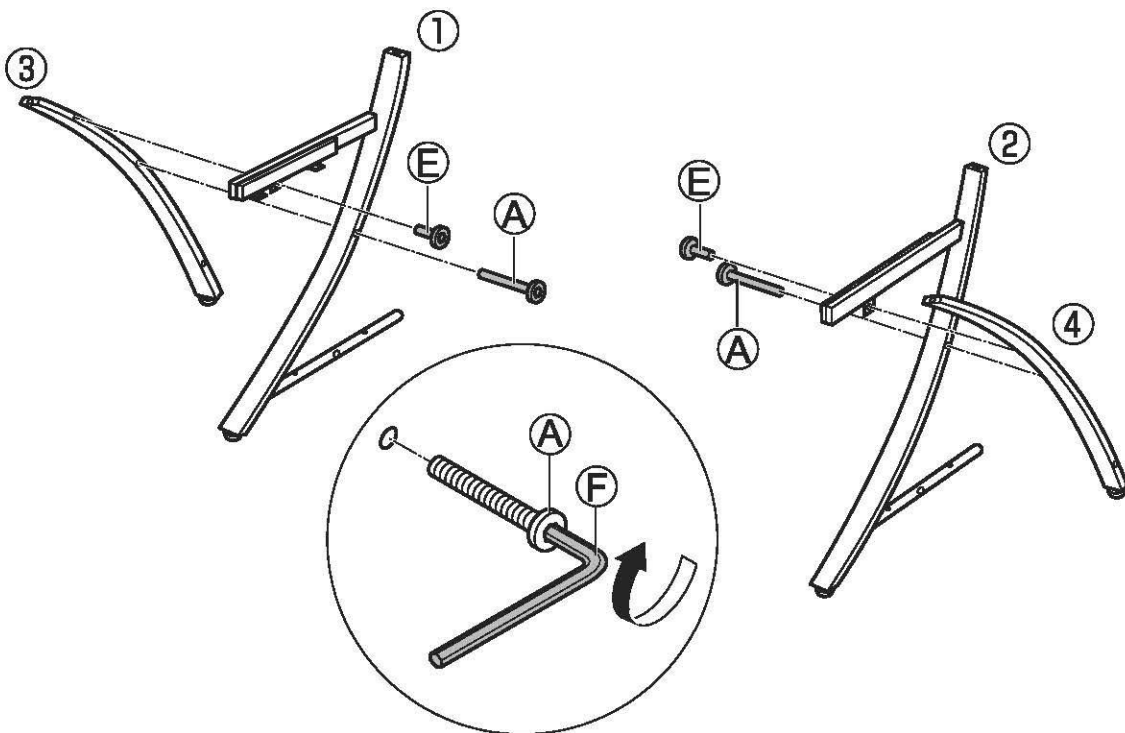

92078

SIZE:120cmx60cmx94cmH

# PARTS LIST

No.		No.		No.				
(A)	 M6×50mm	4	(D)	 M6×22mm	8	(G)		2
(B)	 M6×38mm	4	(E)	 M6×12mm	5	(H)		4
(C)	 M6×25mm	8	(F)		4	(I)		1

1

2

3

4

-  **E**  
x3
-  **G**  
x2

**5**

-  **C**  
x4

**6**

7

8

9

10