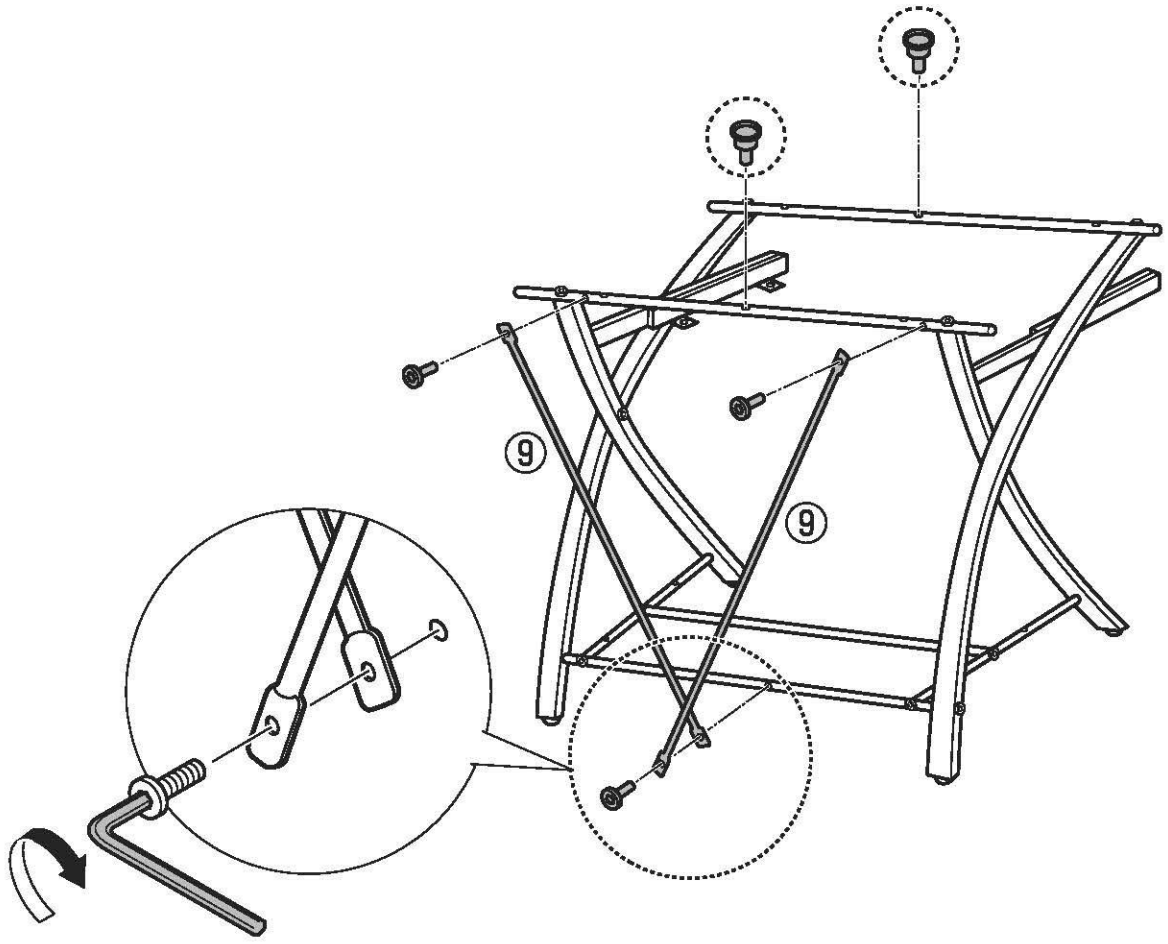

92078

SIZE:120cmx60cmx94cmH

# PARTS LIST

No.		No.		No.				
(A)	 M6×50mm	4	(D)	 M6×22mm	8	(G)		2
(B)	 M6×38mm	4	(E)	 M6×12mm	5	(H)		4
(C)	 M6×25mm	8	(F)		4	(I)		1

1

2

3

4

-  **E**  
x3
-  **G**  
x2

**5**

-  **C**  
x4

**6**

7

8

9

10