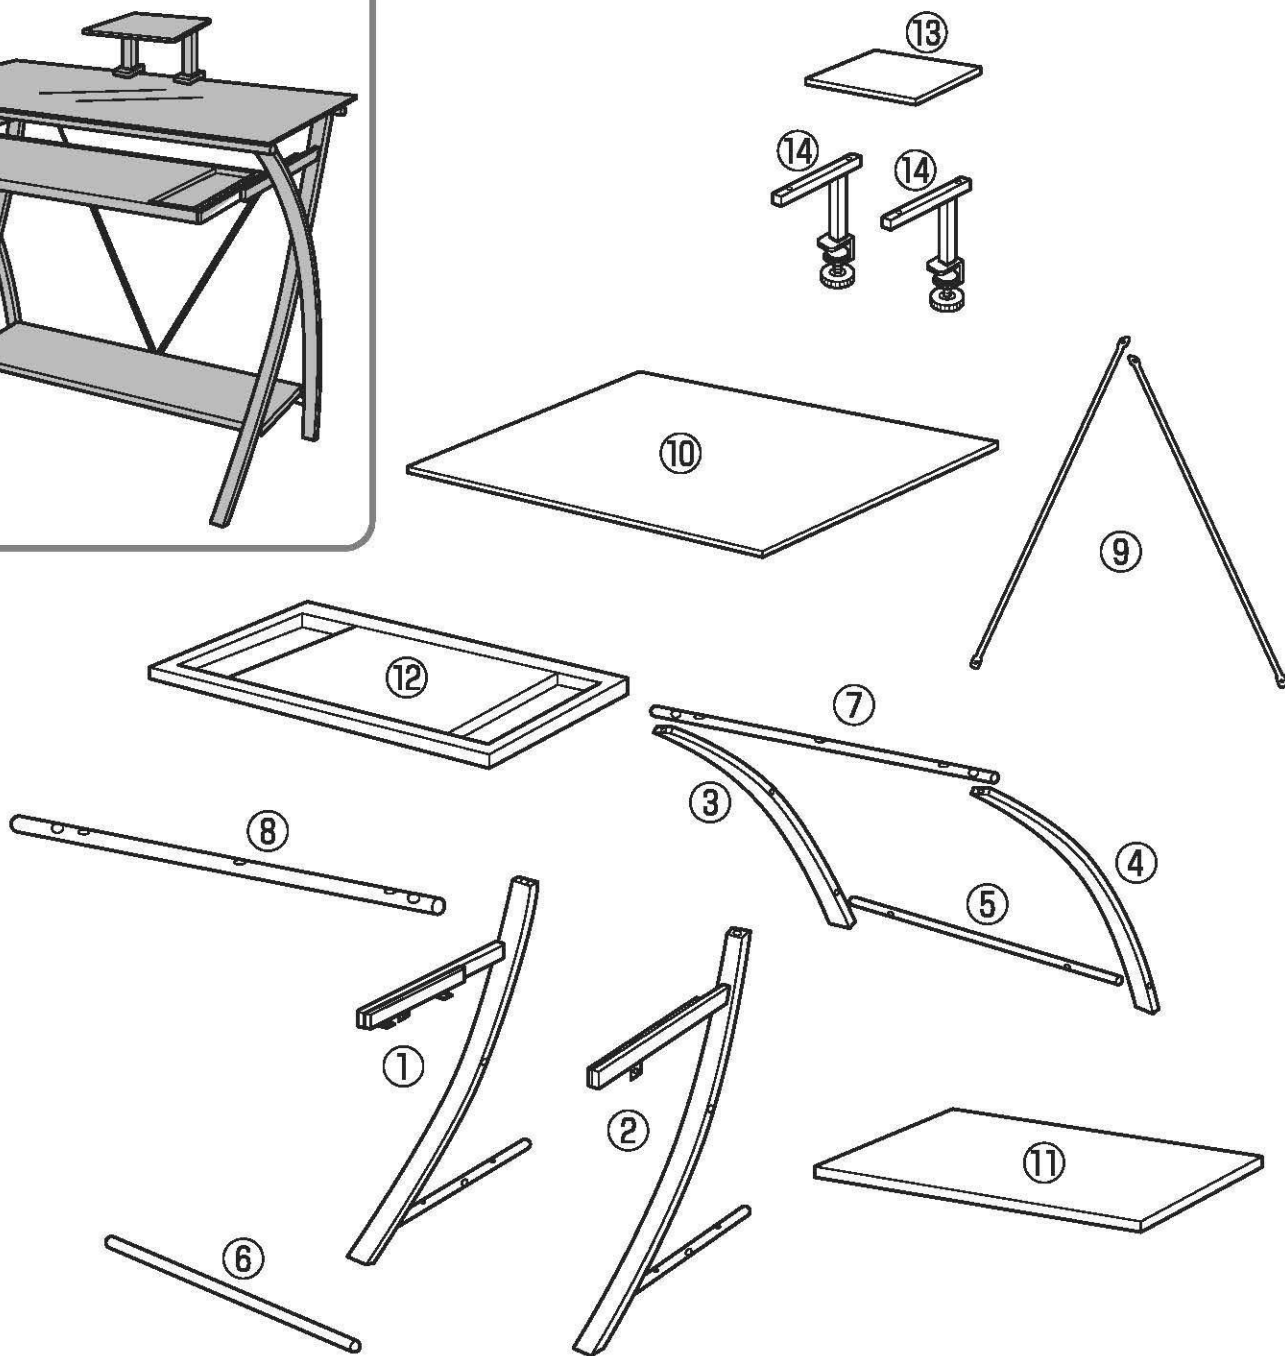

92078

SIZE:120cmx60cmx94cmH

# PARTS LIST

No.		No.		No.				
(A)	 M6×50mm	4	(D)	 M6×22mm	8	(G)		2
(B)	 M6×38mm	4	(E)	 M6×12mm	5	(H)		4
(C)	 M6×25mm	8	(F)		4	(I)		1

1

2

3

4

-  **E**  
x3
-  **G**  
x2

**5**