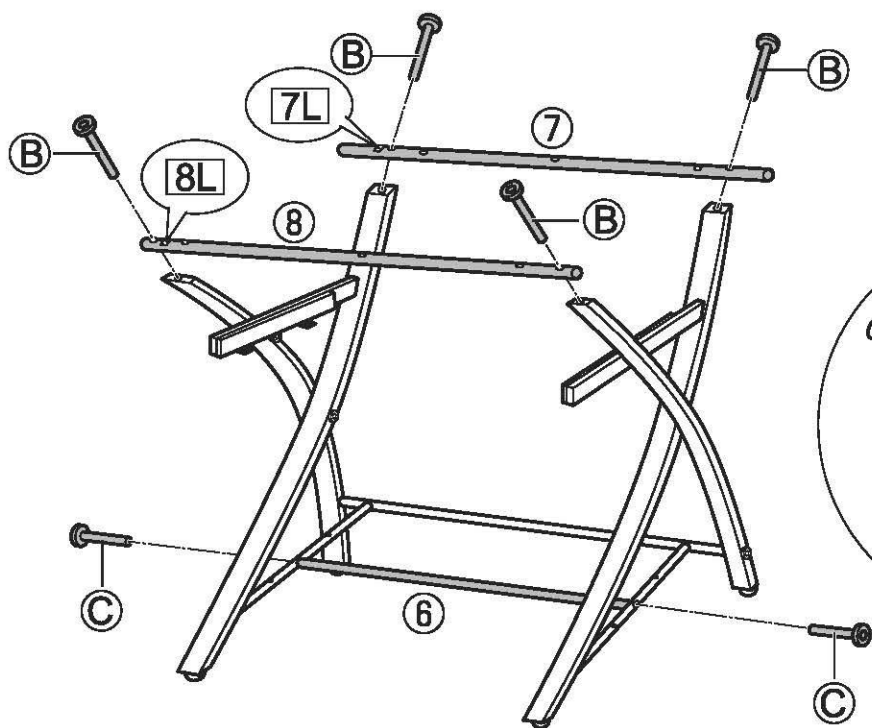

92078

SIZE:120cmx60cmx94cmH

# PARTS LIST

No.		No.		No.				
(A)	 M6×50mm	4	(D)	 M6×22mm	8	(G)		2
(B)	 M6×38mm	4	(E)	 M6×12mm	5	(H)		4
(C)	 M6×25mm	8	(F)		4	(I)		1

1

2

3

4

-  **E**  
x3
-  **G**  
x2

**5**

-  **C**  
x4

**6**

7

8

9

10