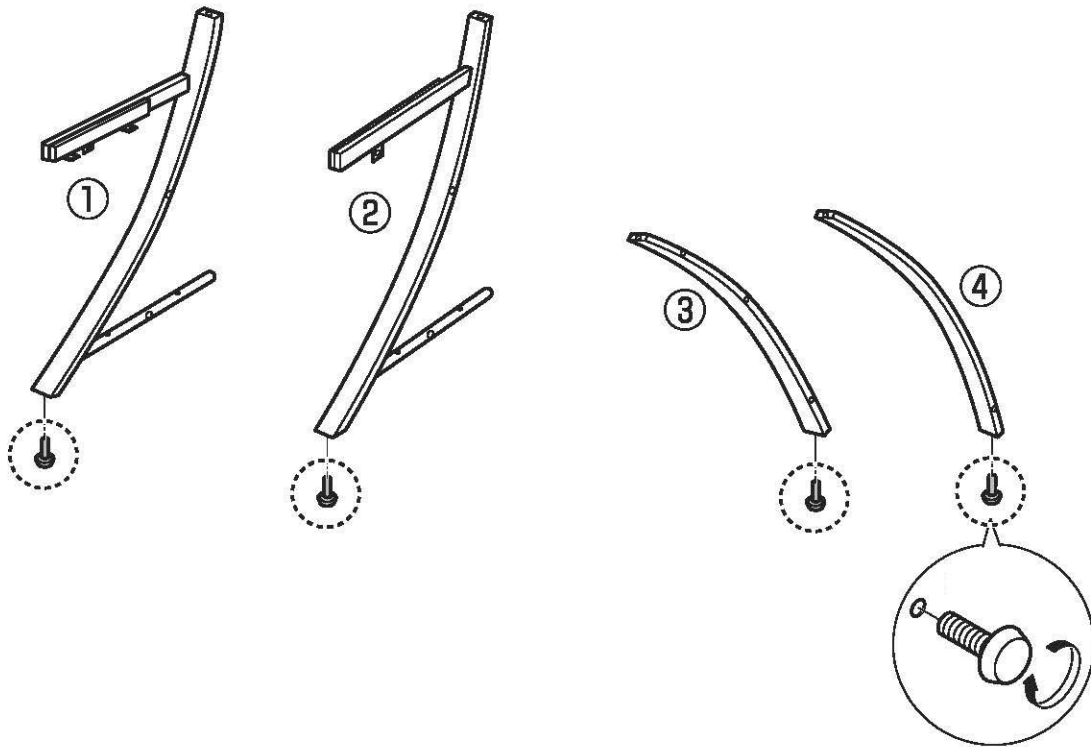

92078

SIZE:120cmx60cmx94cmH

# PARTS LIST

No.		No.		No.				
(A)	 M6×50mm	4	(D)	 M6×22mm	8	(G)		2
(B)	 M6×38mm	4	(E)	 M6×12mm	5	(H)		4
(C)	 M6×25mm	8	(F)		4	(I)		1

1

2

3

4

-  **E**  
x3
-  **G**  
x2

**5**

-  **C**  
x4

**6**

7

8

9

10