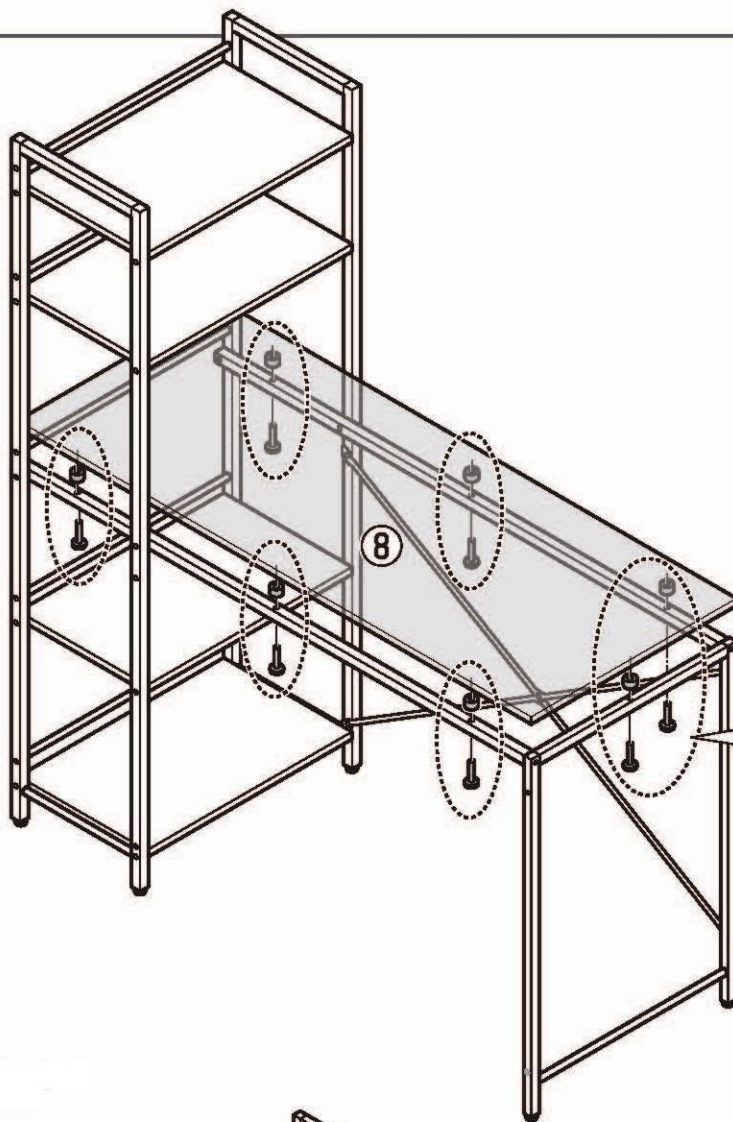

92074

SIZE:120cmx52cmx137.5cmH

PARTS LIST

No.		No.		No.		No.					
(A)		23	(C)		5	(E)		1	(G)		1
(B)		16	(D)		6	(F)		7			

-  **A**
x7
-  **F**
x7

6