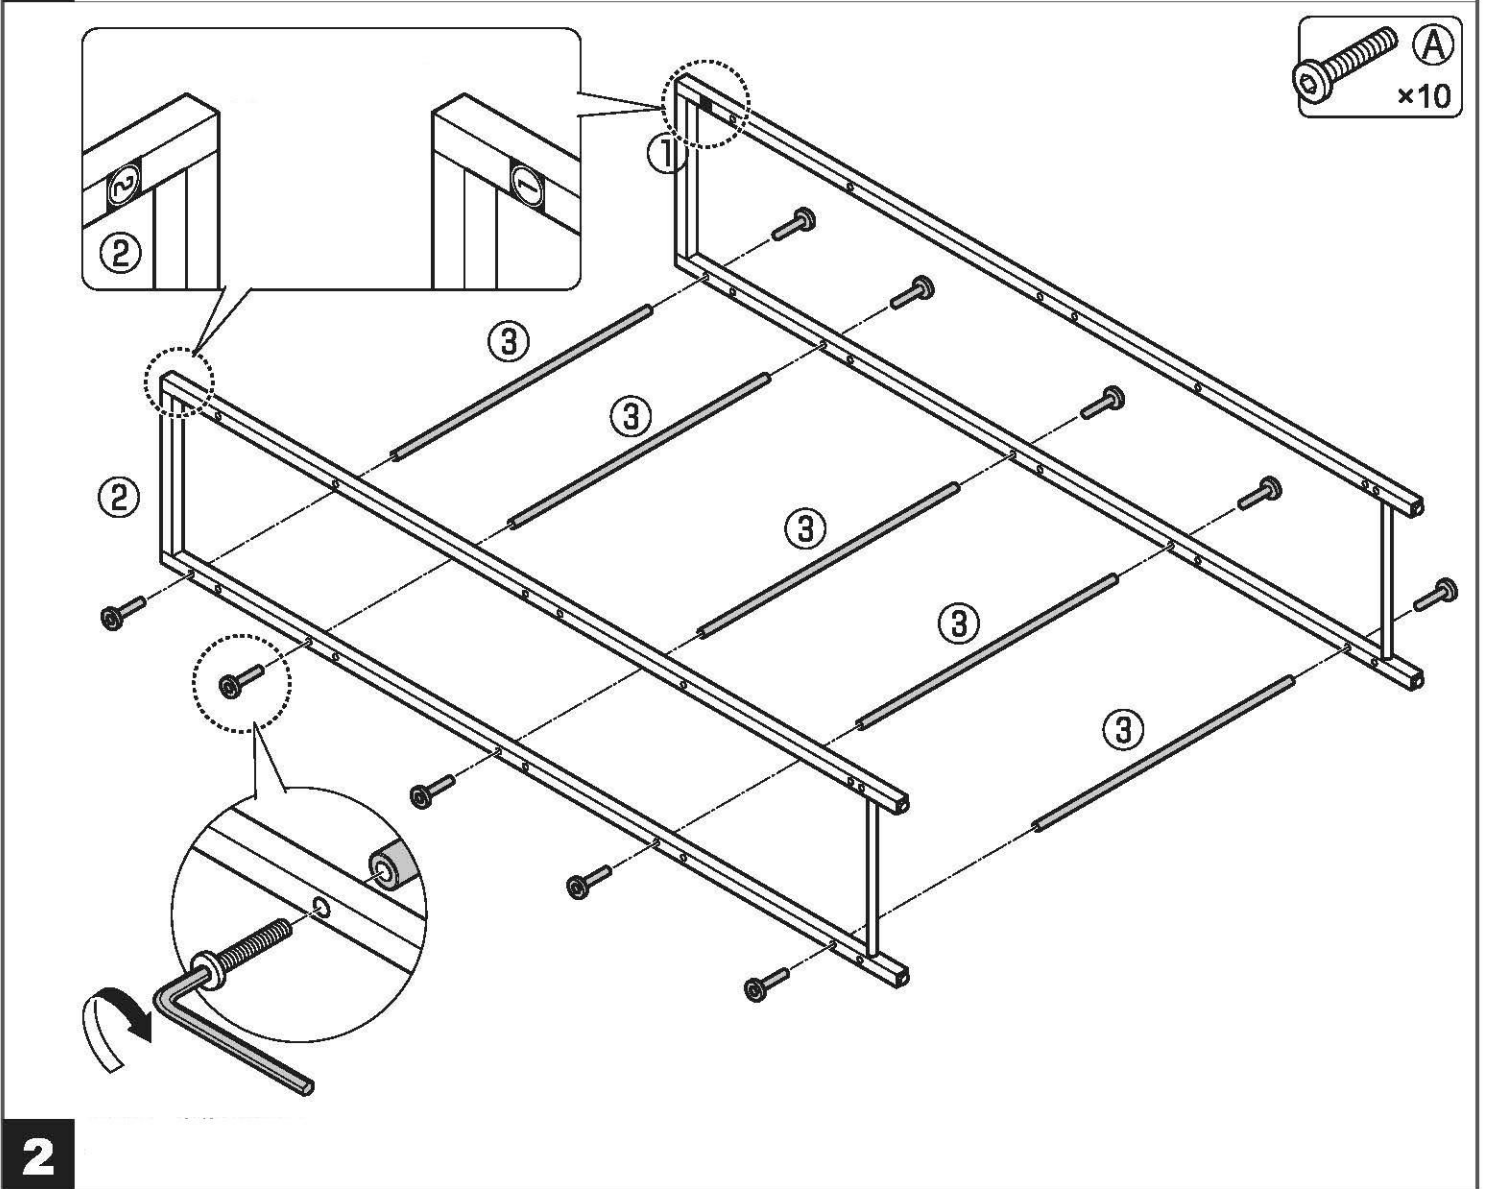

92074

SIZE:120cmx52cmx137.5cmH

PARTS LIST

No.		No.		No.		No.					
(A)		23	(C)		5	(E)		1	(G)		1
(B)		16	(D)		6	(F)		7			

-  **A**
x7
-  **F**
x7

6