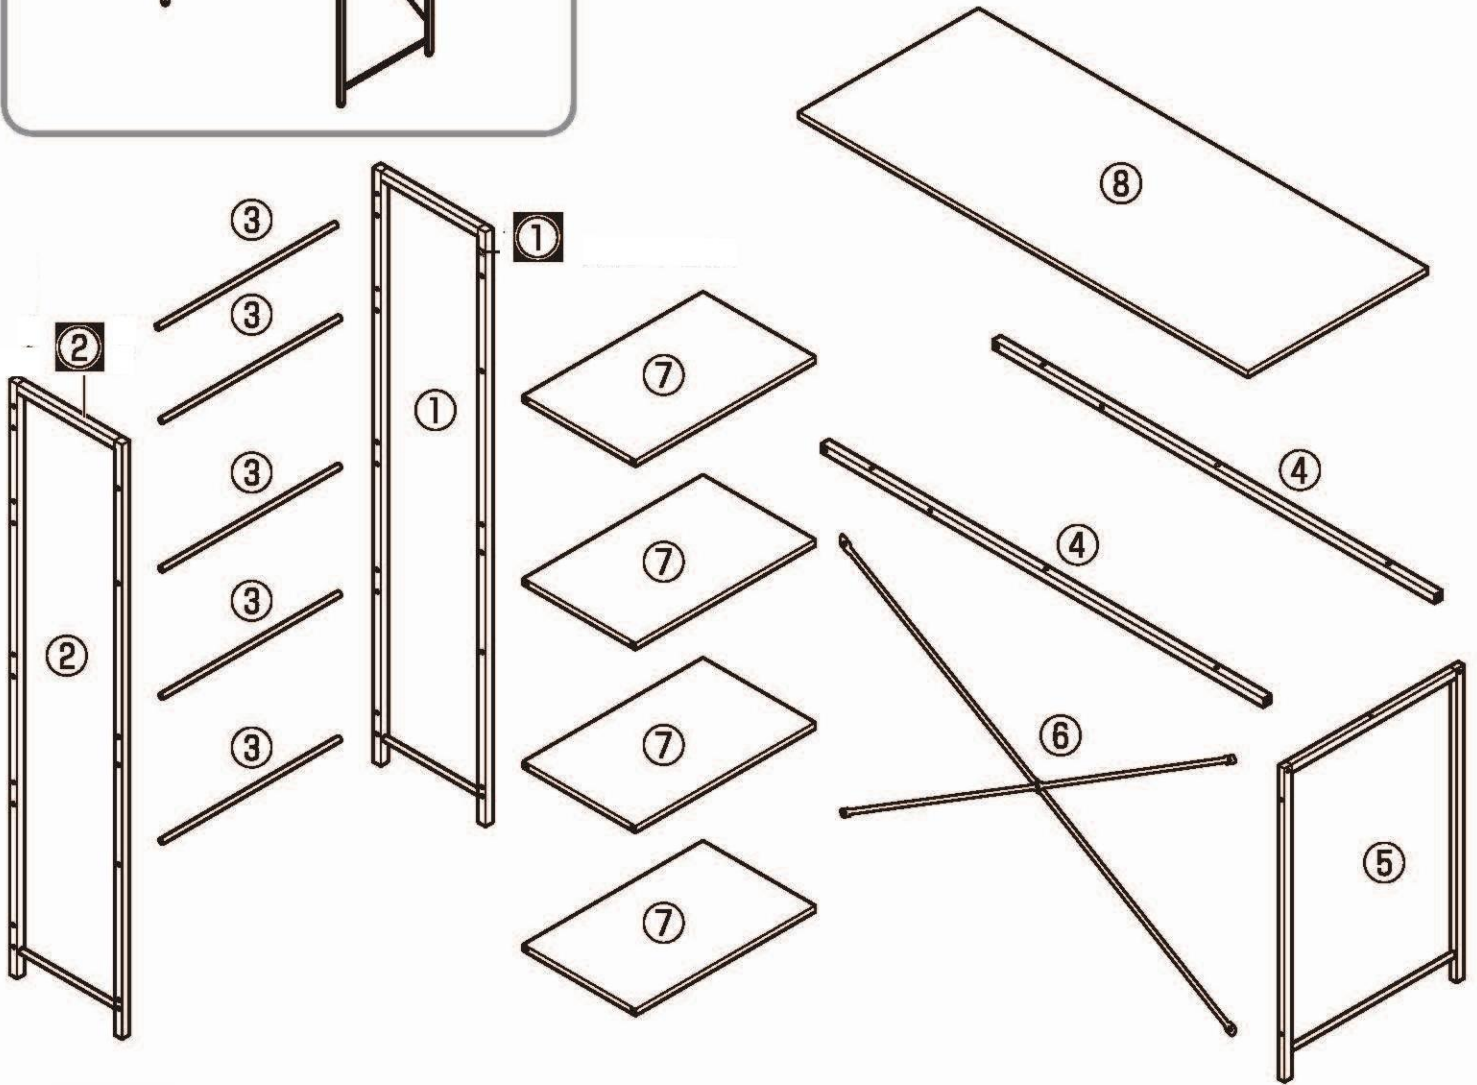

92074

SIZE:120cmx52cmx137.5cmH

PARTS LIST

No.		No.		No.		No.					
(A)		23	(C)		5	(E)		1	(G)		1
(B)		16	(D)		6	(F)		7			

-  **A**
x7
-  **F**
x7

6