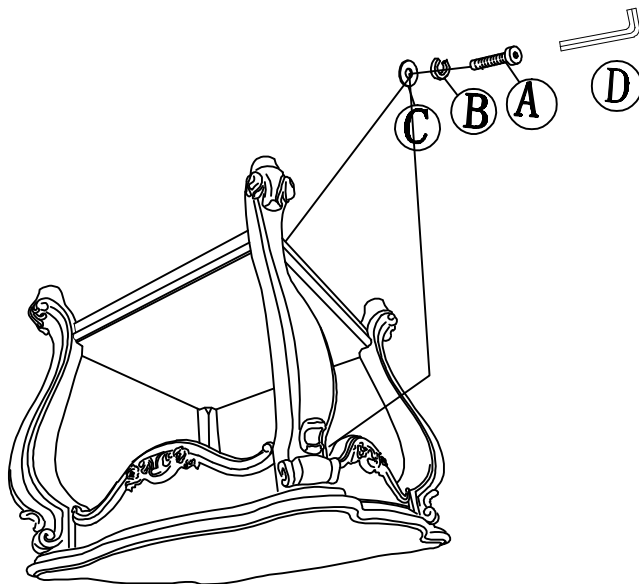

ASSEMBLY INSTRUCTION

Step 1:

Step 2:

Step 3:

Finish :

No.:	Description	Drawing	Size	Q' ty
A	Middle Bolt		Ø5/16" X2-1/4 "	12
B	Lock Washer		Ø5/16" X12mm	12
C	Flat Washer		Ø5/16" X22mm	12
D	Allen Wrench		5mm	1