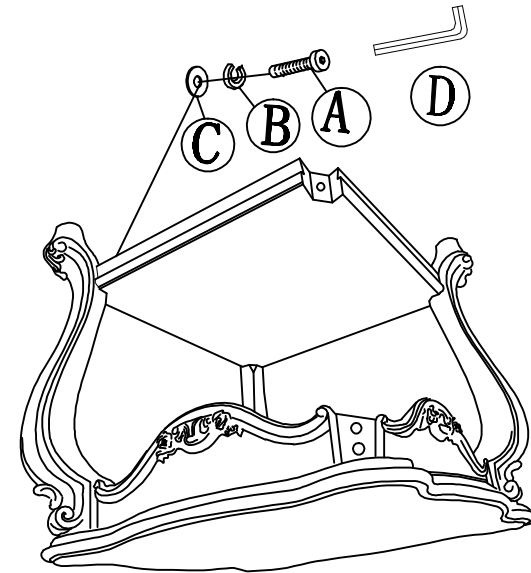

ASSEMBLY INSTRUCTION

Step 1:

Step 2:

Step 3:

Finish :

No.:	Description	Drawing	Size	Q' ty
A	Middle Bolt		Ø5/16" X2-1/4 "	12
B	Lock Washer		Ø5/16" X12mm	12
C	Flat Washer		Ø5/16" X22mm	12
D	Allen Wrench		5mm	1