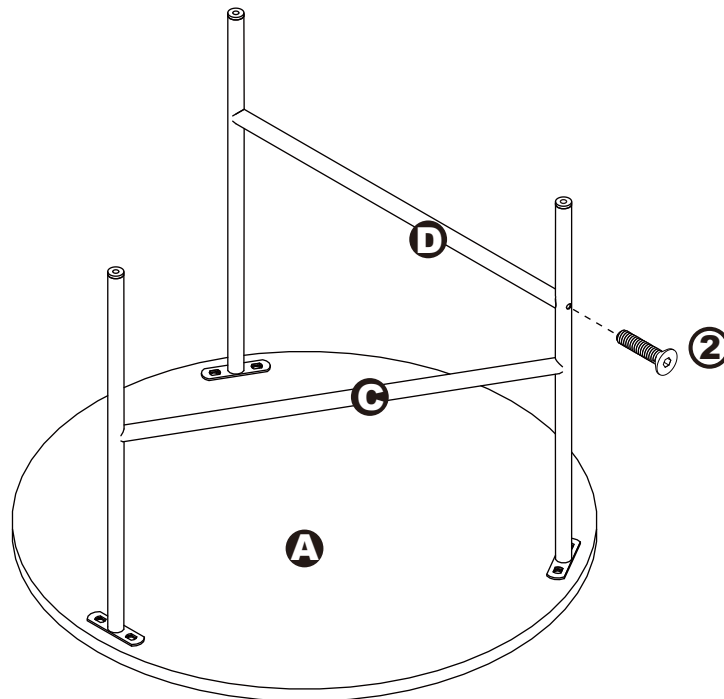

ASSEMBLY INSTRUCTIONS

Step 2.

Step 3.