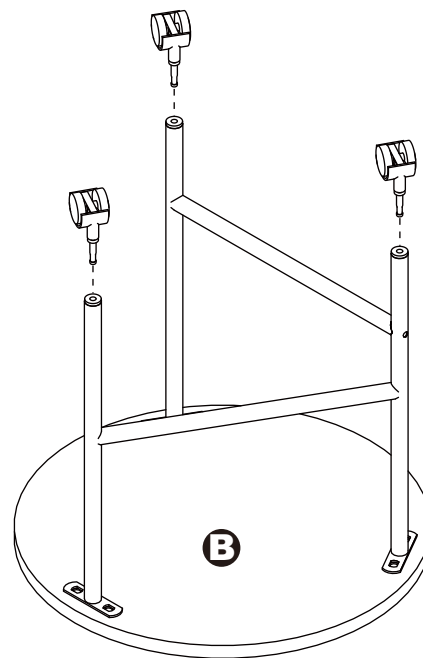

ASSEMBLY INSTRUCTIONS

83150

END TABLE

END TABLE

83150

DIMENSIONS

Width - 22.83"
Depth - 22.83"
Height - 19.57"

DIMENSIONS

Width - 15.75"
Depth - 15.75"
Height - 16.42"

PARTS LIST

A X1

D X1

B X1

E X1

C X1

F X1

HARDWARE LIST

1 X12

2 X2

3 X6

4 X6

ASSEMBLY INSTRUCTIONS

Step 1.

ASSEMBLY INSTRUCTIONS

Step 2.

Step 3.

ASSEMBLY INSTRUCTIONS

Step 4.

Step 5.

ASSEMBLY INSTRUCTIONS

Step 6.

ASSEMBLY IS COMPLETED