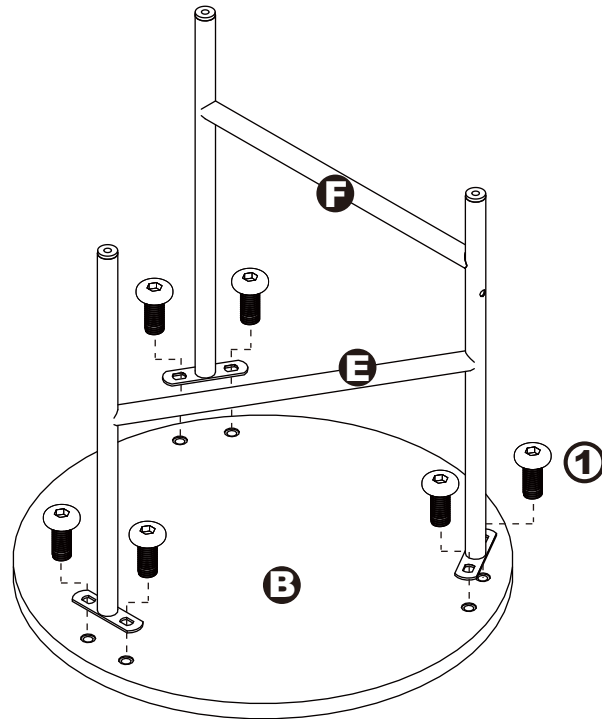

Width - 15.75"
Depth - 15.75"
Height - 16.42"

PARTS LIST

A X1

D X1

B X1

E X1

C X1

F X1

HARDWARE LIST

1 X12

2 X2

3 X6

4 X6

ASSEMBLY INSTRUCTIONS

Step 1.

ASSEMBLY INSTRUCTIONS

Step 2.

Step 3.

ASSEMBLY INSTRUCTIONS

Step 4.

Step 5.

ASSEMBLY INSTRUCTIONS

Step 6.

ASSEMBLY IS COMPLETED

Make sure the product is rested on a flat surface and does not feel loose or wobbly. If it does, double check that the bolts/screws are secured and properly tightened.