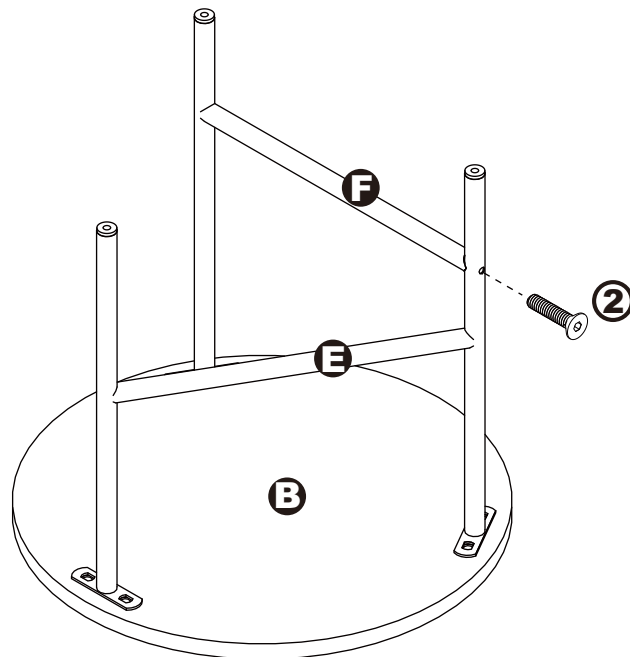

Width - 15.75"
Depth - 15.75"
Height - 16.42"

PARTS LIST

A X1

D X1

B X1

E X1

C X1

F X1

HARDWARE LIST

1 X12

2 X2

3 X6

4 X6

ASSEMBLY INSTRUCTIONS

Step 1.

ASSEMBLY INSTRUCTIONS

Step 2.

Step 3.

ASSEMBLY INSTRUCTIONS

Step 4.

Step 5.

ASSEMBLY INSTRUCTIONS

Step 6.

ASSEMBLY IS COMPLETED