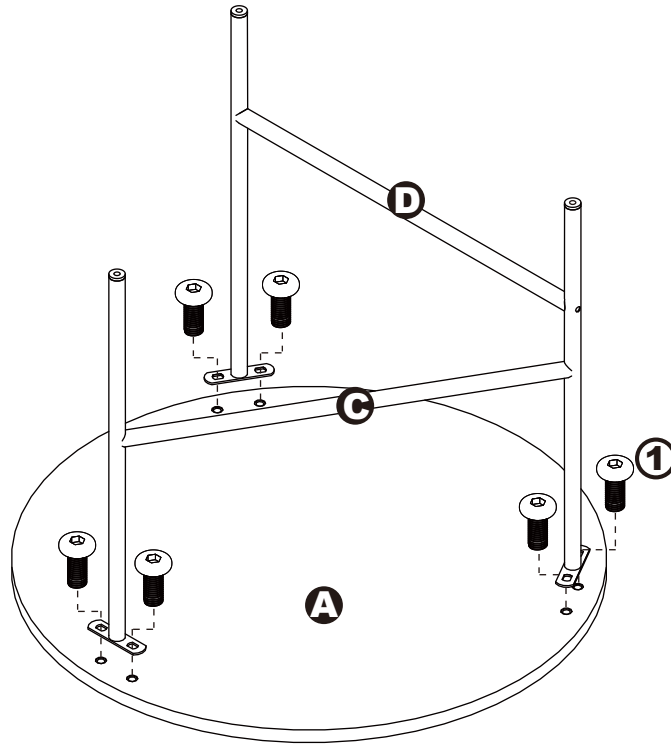

ASSEMBLY INSTRUCTIONS

Step 2.