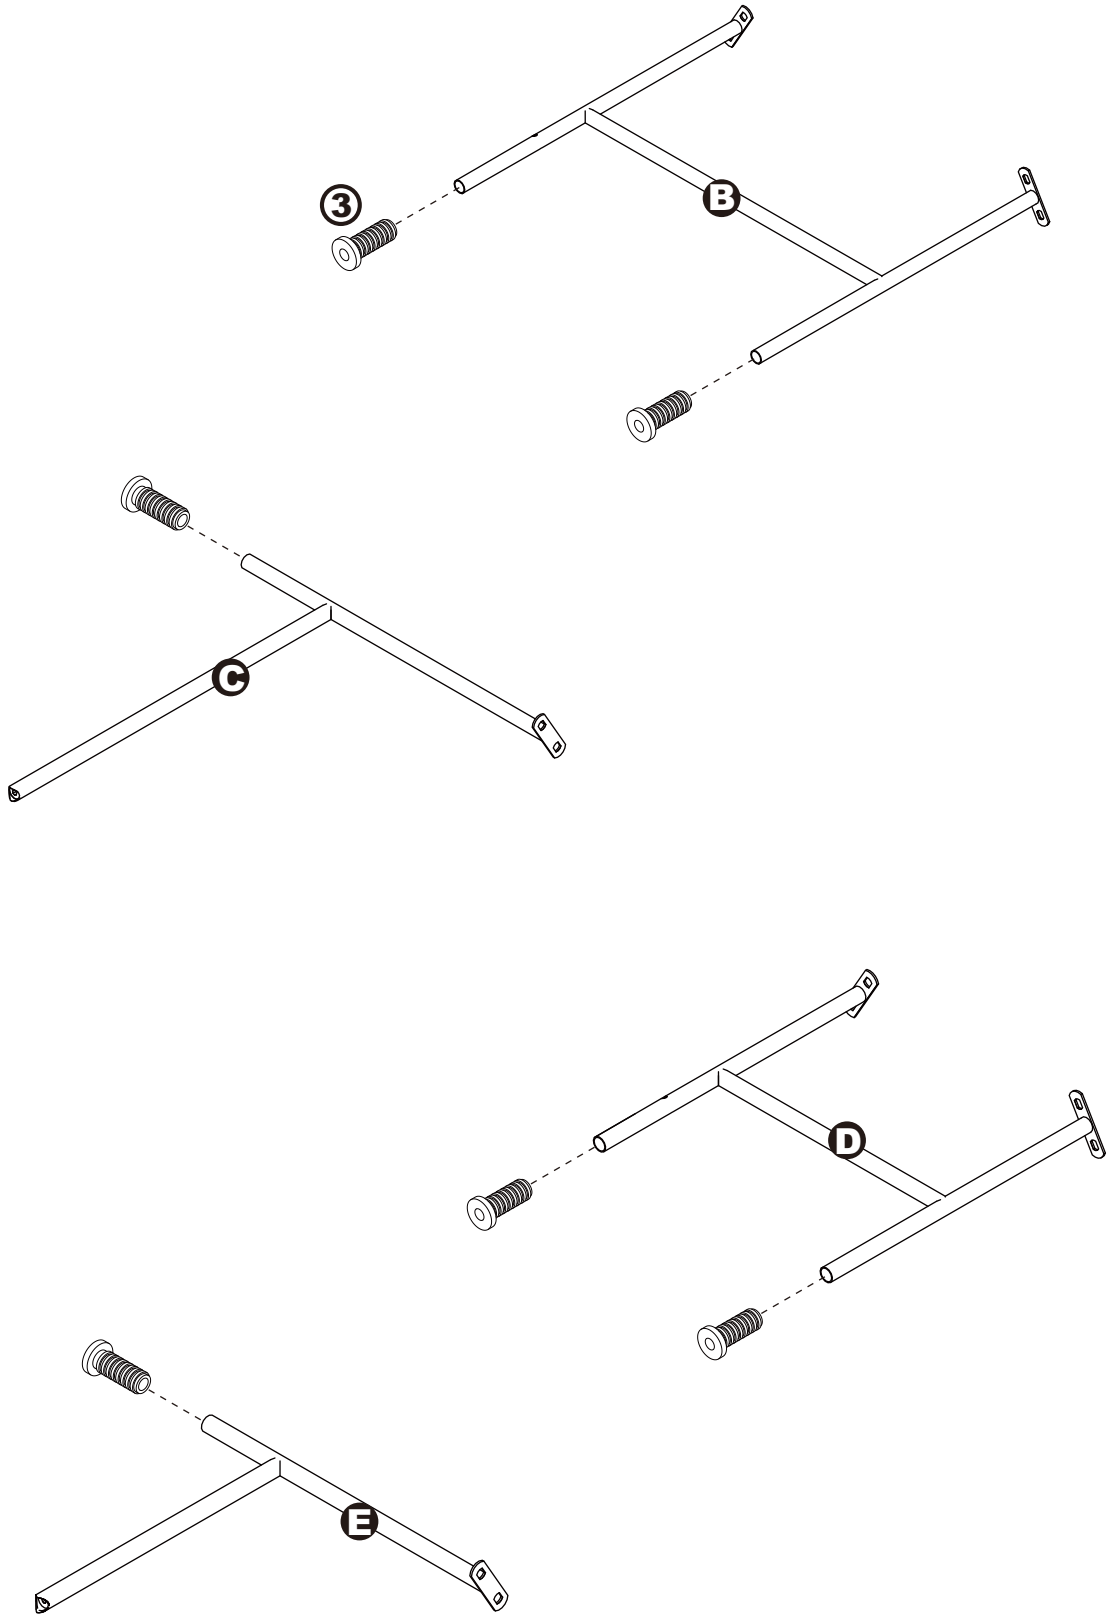

ASSEMBLY INSTRUCTIONS

83150

END TABLE

END TABLE

83150

DIMENSIONS

Width - 22.83"
Depth - 22.83"
Height - 19.57"

DIMENSIONS

Width - 15.75"
Depth - 15.75"
Height - 16.42"

PARTS LIST

A X1

D X1

B X1

E X1

C X1

F X1

HARDWARE LIST

1 X12

2 X2

3 X6

4 X6

ASSEMBLY INSTRUCTIONS

Step 1.

ASSEMBLY INSTRUCTIONS