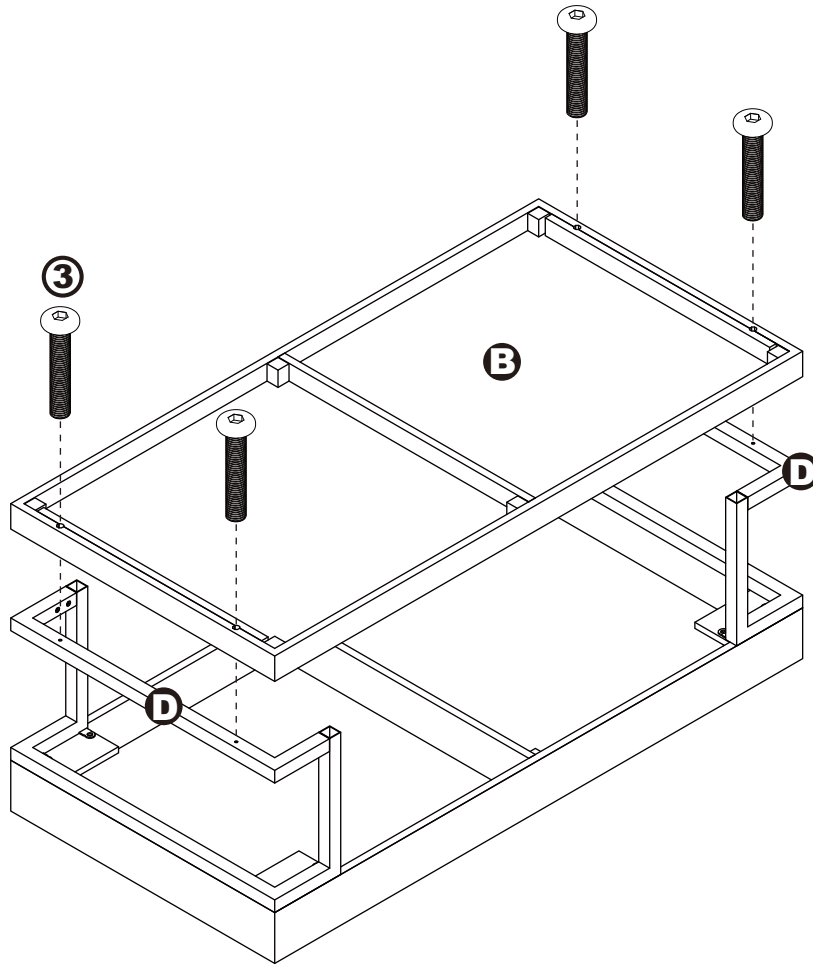

ASSEMBLY INSTRUCTIONS

Step 2.

ASSEMBLY IS COMPLETED

Make sure the product is rested on a flat surface and does not feel loose or wobbly. If it does, double check that the bolts/screws are secured and properly tightened.