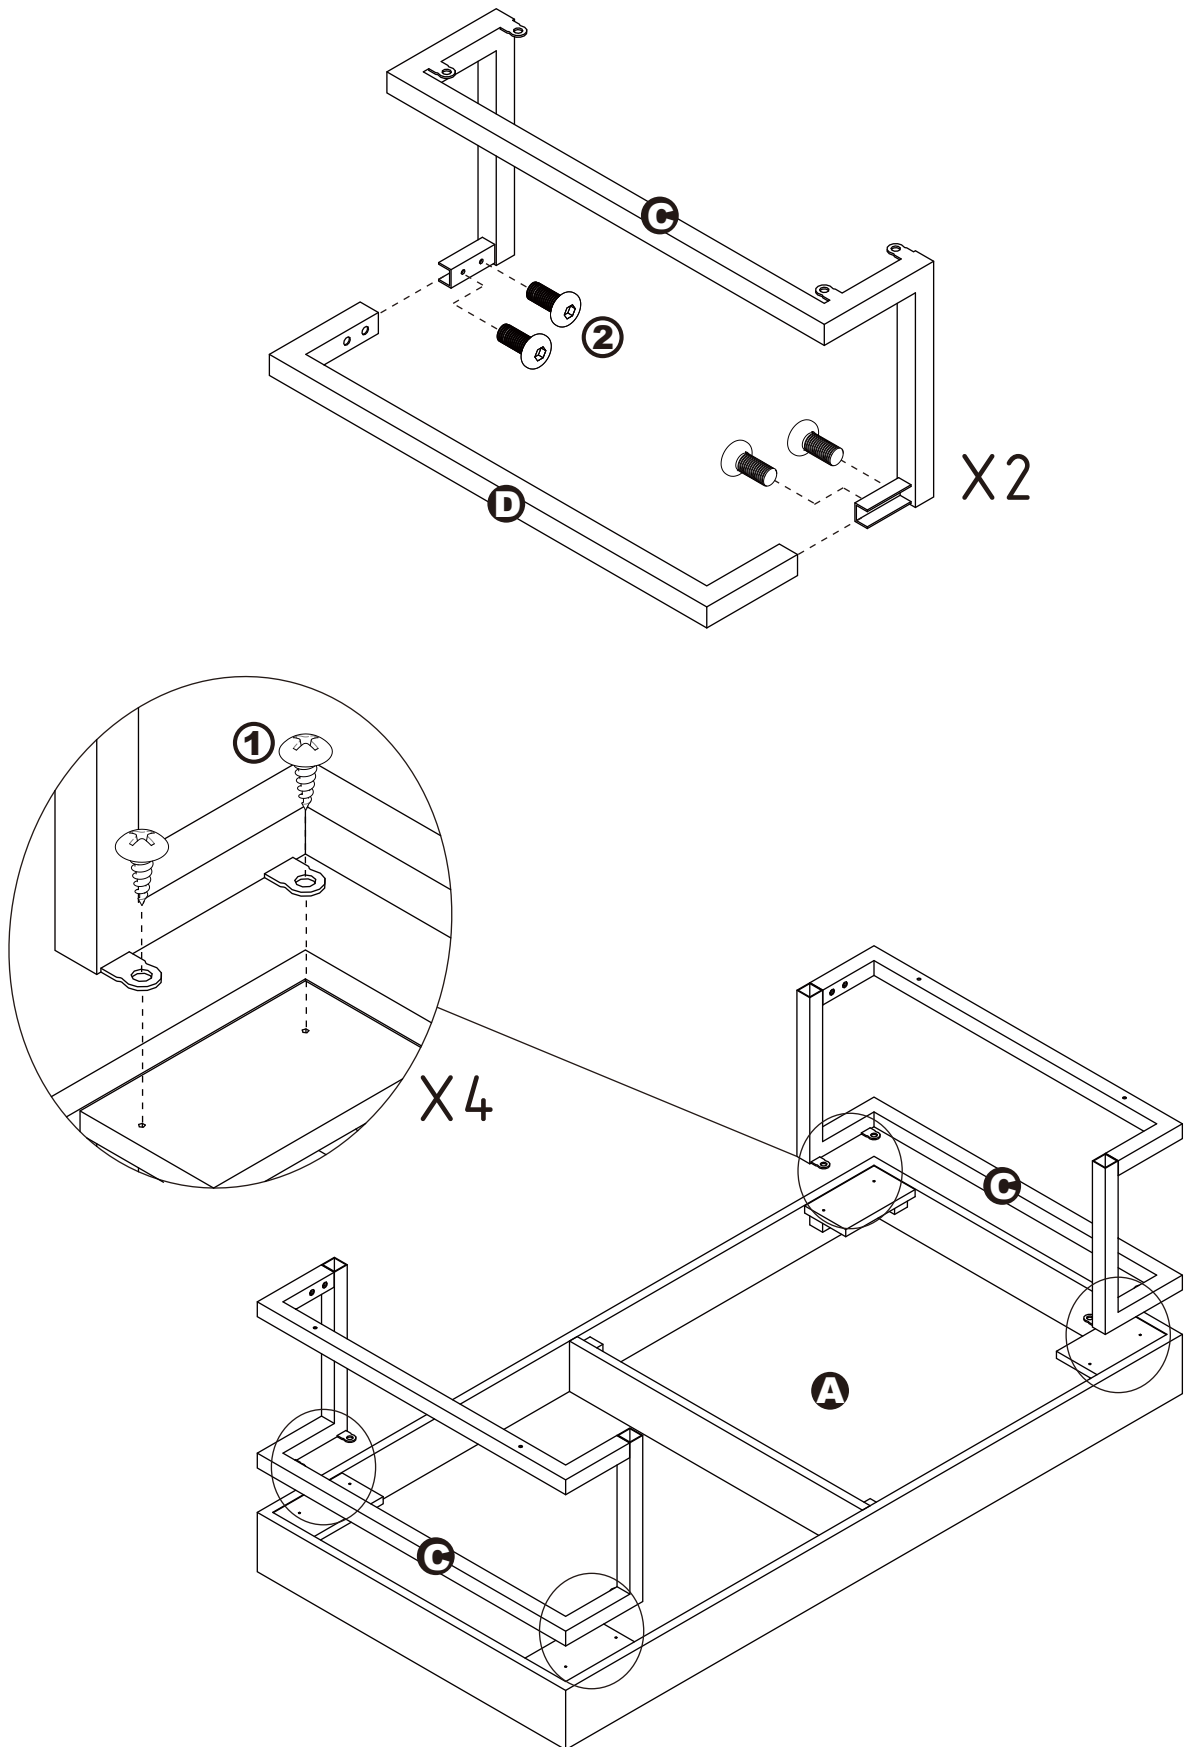

ASSEMBLY INSTRUCTIONS

Step 1.