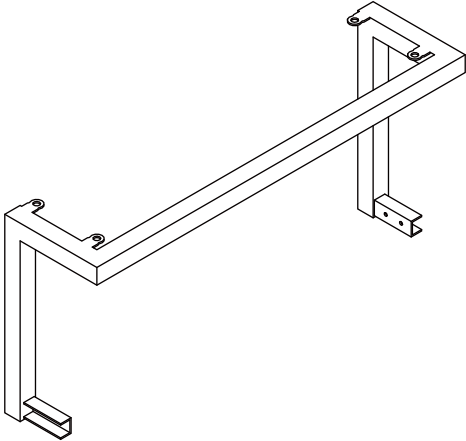

ASSEMBLY INSTRUCTIONS

83125

COFFEE TABLE

COFFEE TABLE

83125

DIMENSIONS
Width - 47.24"
Depth - 23.62"
Height - 16.93"

PARTS LIST

A X1

C X2

B X1

D X2

HARDWARE LIST

1 X8

2 X8

3 X4

4 X4