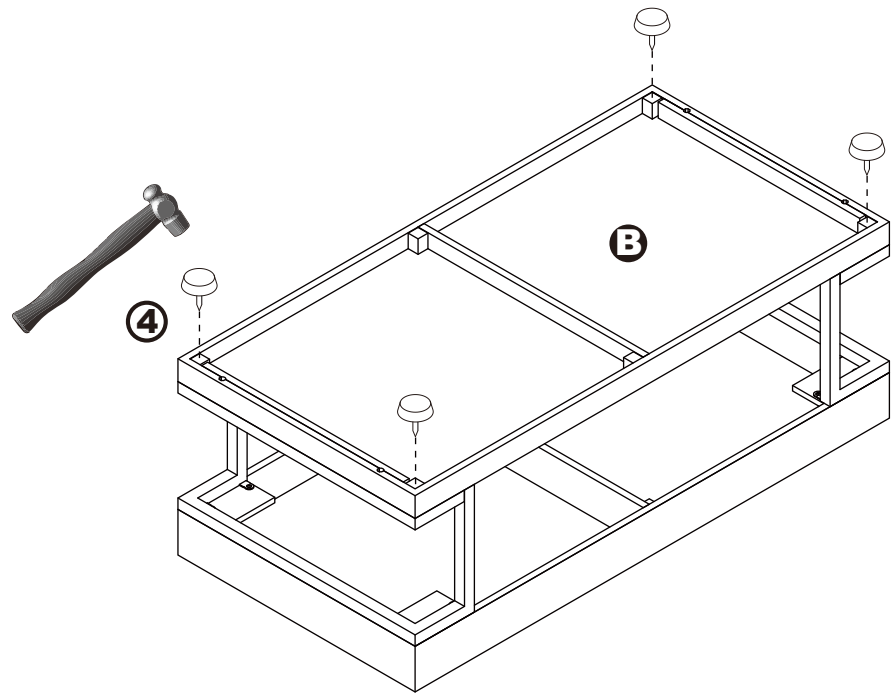

ASSEMBLY INSTRUCTIONS

Step 2.

ASSEMBLY IS COMPLETED

Make sure the product is rested on a flat surface and does not feel loose or wobbly. If it does, double check that the bolts/screws are secured and properly tightened.