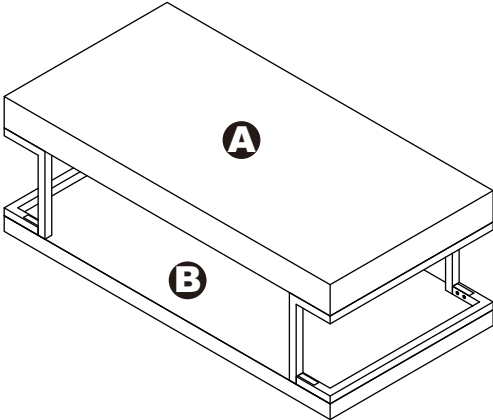

ASSEMBLY INSTRUCTIONS

83125

COFFEE TABLE

COFFEE TABLE

83125

DIMENSIONS
Width - 47.24"
Depth - 23.62"
Height - 16.93"

PARTS LIST

A X1

C X2

B X1

D X2

HARDWARE LIST

1 X8

2 X8

3 X4

4 X4