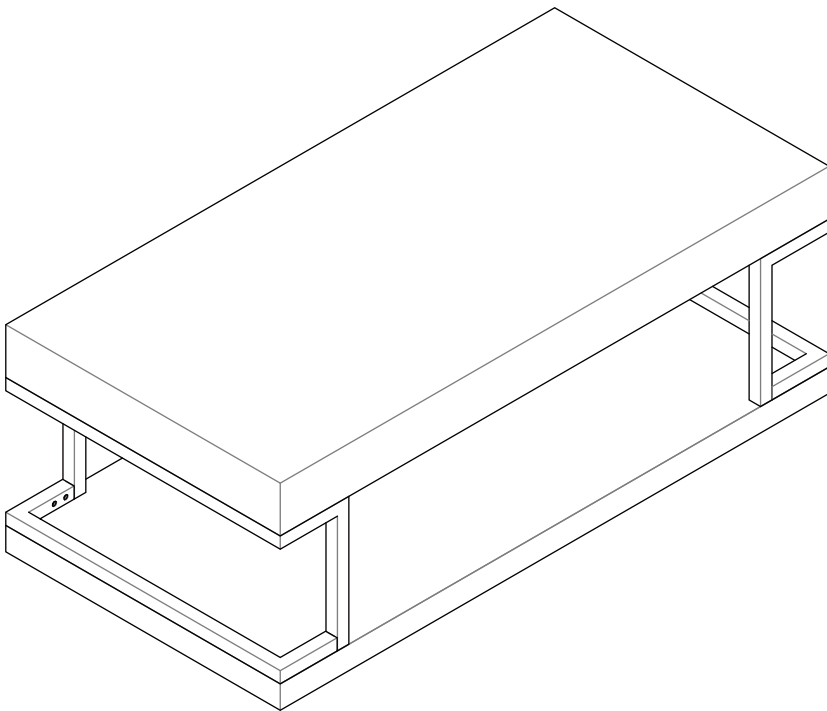

ASSEMBLY INSTRUCTIONS

83125

COFFEE TABLE

COFFEE TABLE

83125

DIMENSIONS
Width - 47.24"
Depth - 23.62"
Height - 16.93"

PARTS LIST

A X1

C X2

B X1

D X2

HARDWARE LIST

1 X8

2 X8

3 X4

4 X4