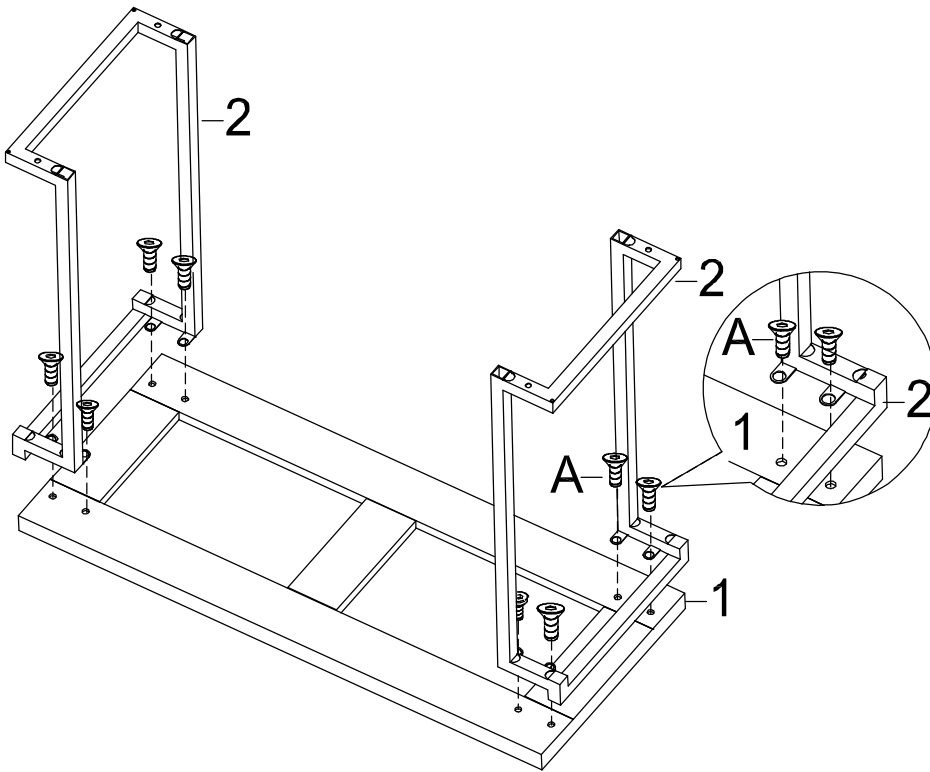

ITEM NO. 82873 SOFA TABLE

ASSEMBLY INSTRUCTIONS

<p style="text-align: center;">1</p>  <p style="text-align: center;">TABLE TOP 1PC</p>	<p style="text-align: center;">2</p>  <p style="text-align: center;">SIDE FRAME 2PCS</p>	
<p style="text-align: center;">A</p>  <p style="text-align: center;">BOLT 1/4"X1/2" 8PCS</p>	<p style="text-align: center;">B</p>  <p style="text-align: center;">LEVELER 4PCS</p>	<p style="text-align: center;">C</p>  <p style="text-align: center;">ALLEN KEY 1PC</p>

***** Do not tighten screws & bolts until the entire unit is completely assembled. *****

STEP 1

*Please put all parts on a soft surface to prevent scratches.

Attach side frame (2) to table top (1) by using bolt (A) as shown.

STEP 2

Screw leveler (B) to the bottom of side frame (2) as shown.

Turn the unit right side up.

Your sofa table is now complete.