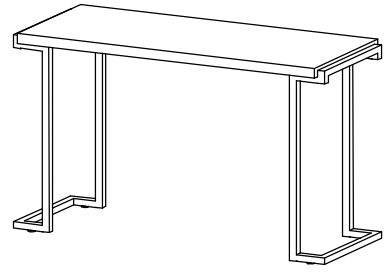

ITEM NO. 82873 SOFA TABLE

ASSEMBLY INSTRUCTIONS

<p style="text-align: center;">1</p>  <p style="text-align: center;">TABLE TOP 1PC</p>	<p style="text-align: center;">2</p>  <p style="text-align: center;">SIDE FRAME 2PCS</p>	
<p style="text-align: center;">A</p>  <p style="text-align: center;">BOLT 1/4"X1/2" 8PCS</p>	<p style="text-align: center;">B</p>  <p style="text-align: center;">LEVELER 4PCS</p>	<p style="text-align: center;">C</p>  <p style="text-align: center;">ALLEN KEY 1PC</p>

***** Do not tighten screws & bolts until the entire unit is completely assembled. *****

STEP 1

*Please put all parts on a soft surface to prevent scratches.

Attach side frame (2) to table top (1) by using bolt (A) as shown.

STEP 2

Screw leveler (B) to the bottom of side frame (2) as shown.

Turn the unit right side up.

Your sofa table is now complete.