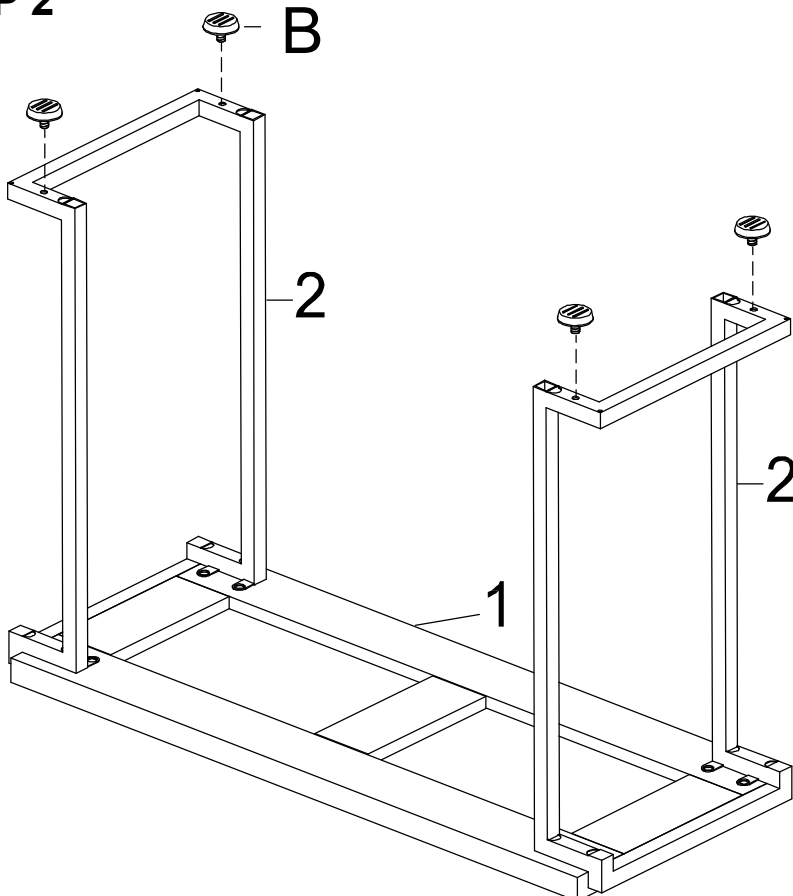

ITEM NO. 82873 SOFA TABLE

ASSEMBLY INSTRUCTIONS

<p style="text-align: center;">1</p>  <p style="text-align: center;">TABLE TOP 1PC</p>	<p style="text-align: center;">2</p>  <p style="text-align: center;">SIDE FRAME 2PCS</p>	
<p style="text-align: center;">A</p>  <p style="text-align: center;">BOLT 1/4"X1/2" 8PCS</p>	<p style="text-align: center;">B</p>  <p style="text-align: center;">LEVELER 4PCS</p>	<p style="text-align: center;">C</p>  <p style="text-align: center;">ALLEN KEY 1PC</p>

***** Do not tighten screws & bolts until the entire unit is completely assembled. *****

STEP 1

*Please put all parts on a soft surface to prevent scratches.

Attach side frame (2) to table top (1) by using bolt (A) as shown.

STEP 2

Screw leveler (B) to the bottom of side frame (2) as shown.

Turn the unit right side up.

Your sofa table is now complete.