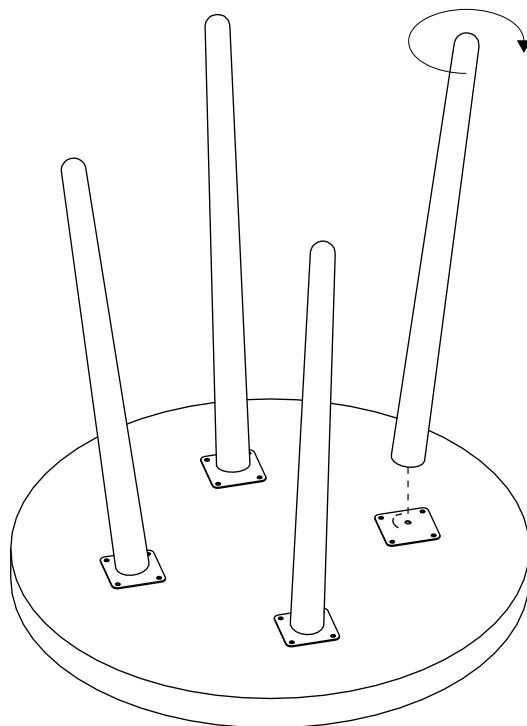

ASSEMBLY INSTRUCTIONS

81867

END TABLE

END TABLE

81867

DIMENSIONS

Width - 18.11"

Depth - 18.11"

Height - 19"

PARTS LIST

A X1

B X4

ASSEMBLY INSTRUCTIONS

ASSEMBLY IS COMPLETED

Make sure the product is rested on a flat surface and does not feel loose or wobbly. If it does, double check that the bolts/screws are secured and properly tightened.