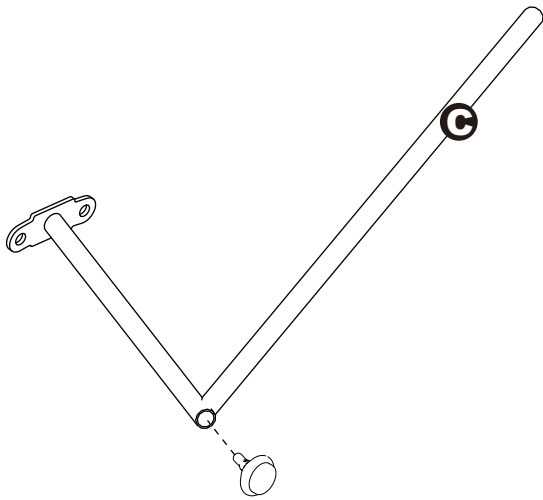

ASSEMBLY INSTRUCTIONS

Step 1.