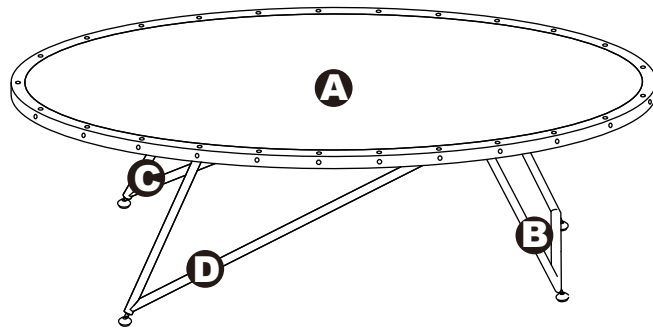

ASSEMBLY INSTRUCTIONS

81725/81730

COFFEE TABLE

COFFEE TABLE

81725/81730

DIMENSIONS

Width - 46.2"
Depth - 22.6"
Height - 14.8"

PARTS LIST

A X1

B X1

C X1

D X1

HARDWARE LIST

1 X10

2 X4

ASSEMBLY INSTRUCTIONS