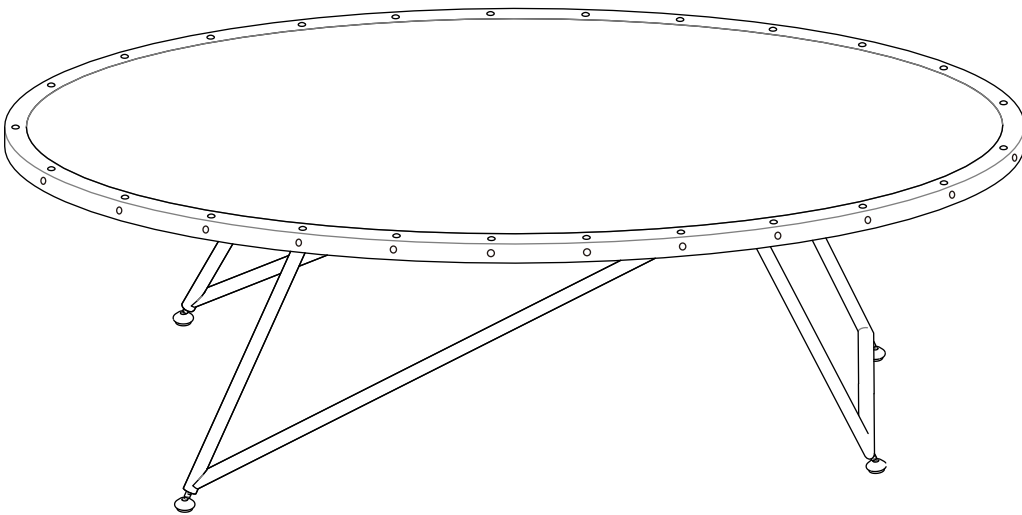

ASSEMBLY INSTRUCTIONS

81725/81730

COFFEE TABLE

COFFEE TABLE

81725/81730

DIMENSIONS

Width - 46.2"
Depth - 22.6"
Height - 14.8"

PARTS LIST

A X1

B X1

C X1

D X1

HARDWARE LIST

1 X10

2 X4

ASSEMBLY INSTRUCTIONS