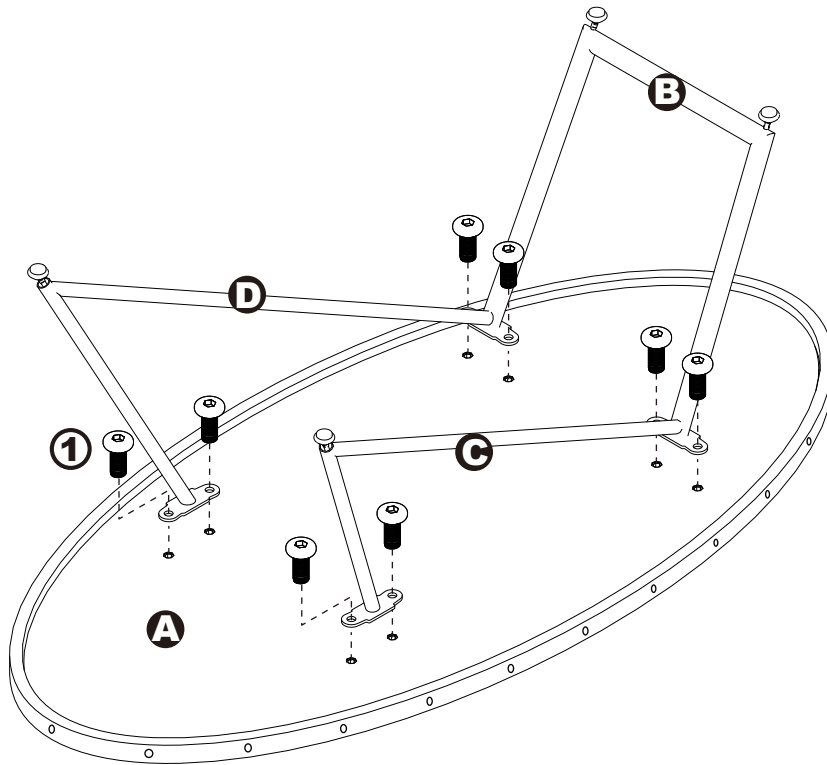

ASSEMBLY INSTRUCTIONS

81725/81730

COFFEE TABLE

COFFEE TABLE

81725/81730

DIMENSIONS

Width - 46.2"
Depth - 22.6"
Height - 14.8"

PARTS LIST

A X1

B X1

C X1

D X1

HARDWARE LIST

1 X10

2 X4

ASSEMBLY INSTRUCTIONS

Step 1.

ASSEMBLY INSTRUCTIONS

Step 2.

ASSEMBLY IS COMPLETED

Make sure the product is rested on a flat surface and does not feel loose or wobbly. If it does, double check that the bolts/screws are secured and properly tightened.