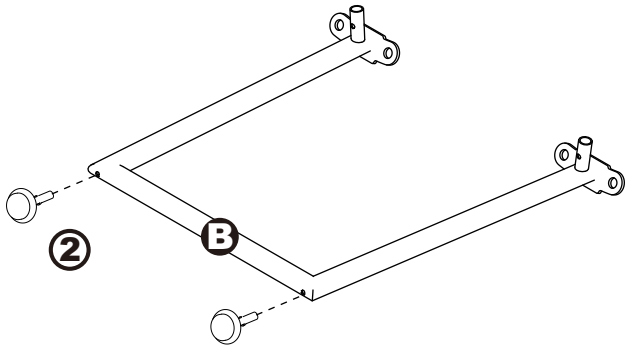

ASSEMBLY INSTRUCTIONS

Step 1.