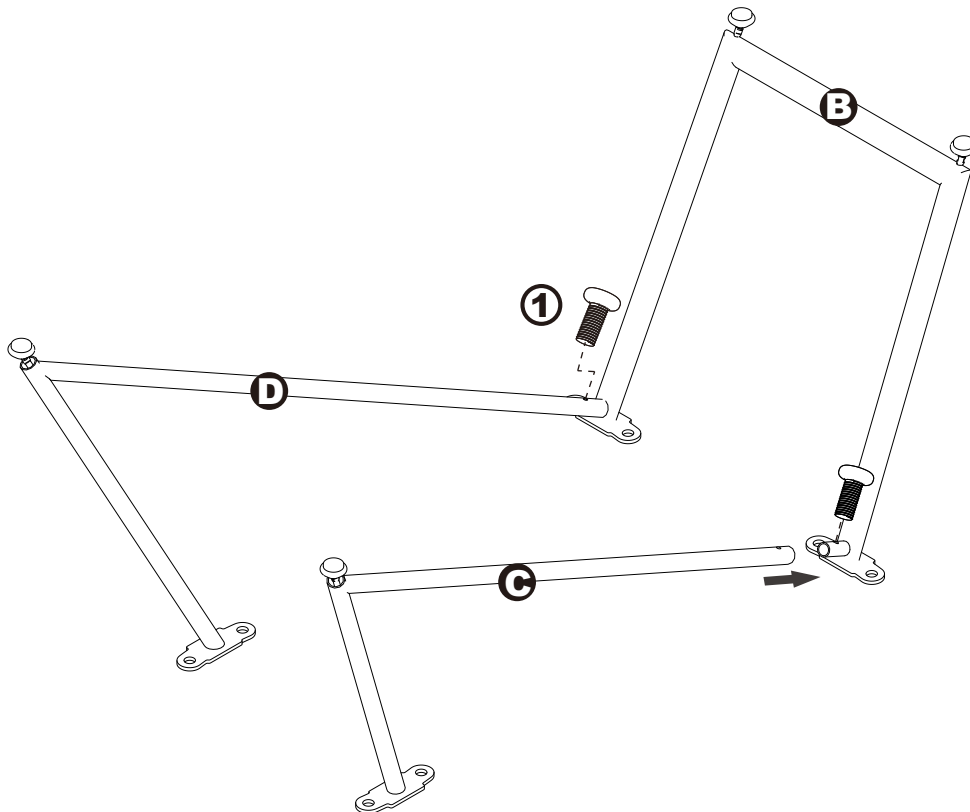

ASSEMBLY INSTRUCTIONS

81725/81730

COFFEE TABLE

COFFEE TABLE

81725/81730

DIMENSIONS

Width - 46.2"
Depth - 22.6"
Height - 14.8"

PARTS LIST

A X1

B X1

C X1

D X1

HARDWARE LIST

1 X10

2 X4

ASSEMBLY INSTRUCTIONS

Step 1.

ASSEMBLY INSTRUCTIONS

Step 2.

ASSEMBLY IS COMPLETED

Make sure the product is rested on a flat surface and does not feel loose or wobbly. If it does, double check that the bolts/screws are secured and properly tightened.