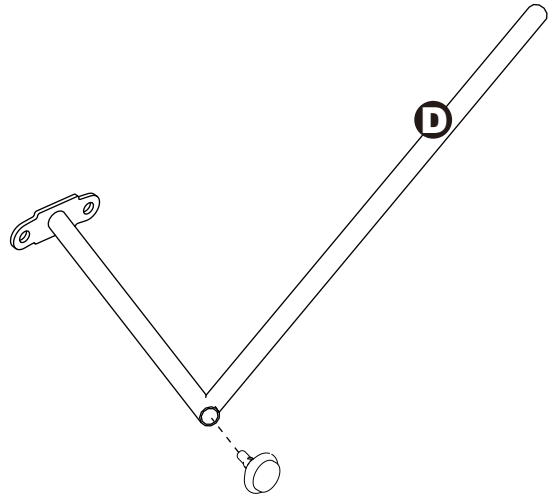

ASSEMBLY INSTRUCTIONS

Step 1.