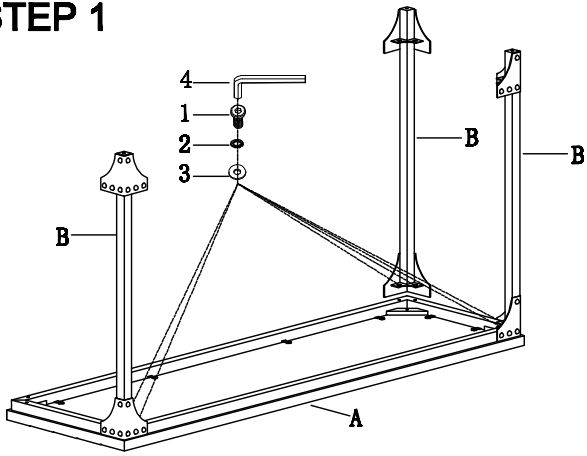

How to assemble

STEP 1