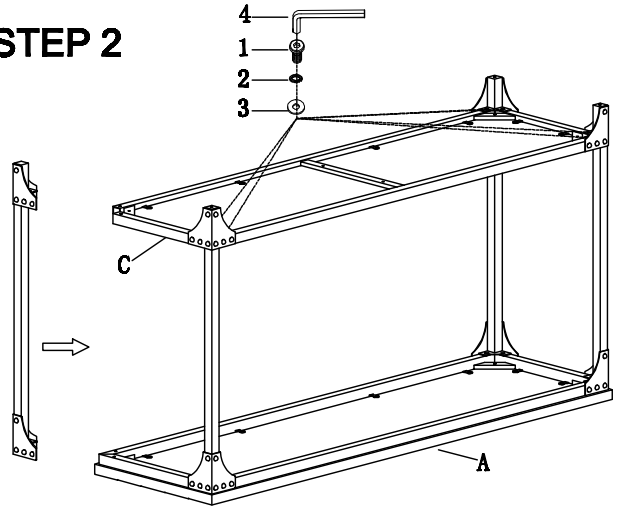

How to assemble

STEP 1

STEP 2

STEP 3

STEP 4