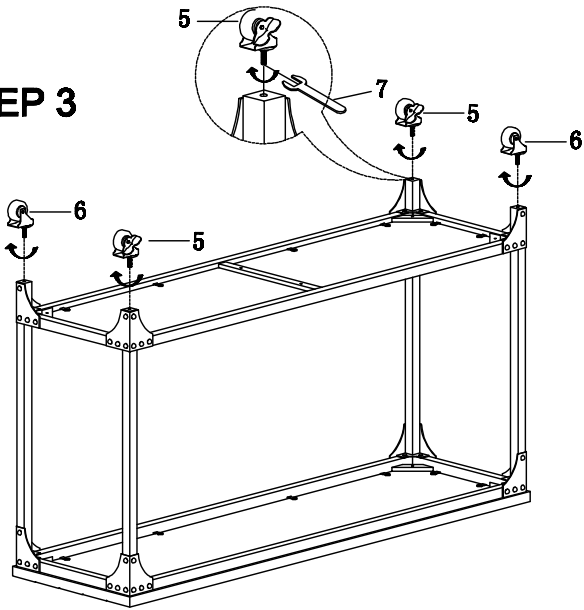

***** Do not fully tighten screws until fully assembled *****

COMPONENT PARTS		
DESCRIPTION	Part Name	Quantity
A	 Top Panel	1 PC
B	 Leg	4 PCS
C	 Shelf	1 PC

HARDWARES REQUIRED

Hardware List							
NO	Hardware	Size	Quantity	NO	Hardware	Size	Quantity
1		1/4" * 5/8"	16 PCS	5		Φ50*70 mm H	2 PCS
2		1/4"	16 PCS	6		Φ50*70 mm H	2 PCS
3		1/4" * 16mm	16 PCS	7		14mm	1 PC
4		1/4"					

How to assemble

STEP 1

STEP 2

STEP 3

STEP 4