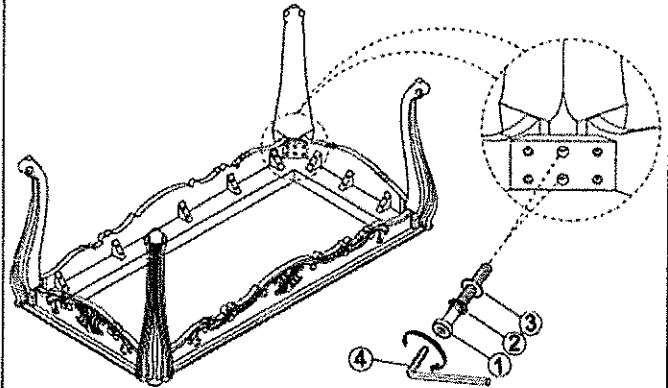

ASSEMBLY INSTRUCTION

MODEL: # 80690 COFFEE TABLE

Thank you for purchasing this quality product. Be sure to check all packing material carefully for small parts which may have come loose inside the carton during shipment. Separate, identify and count all parts and metal hardware. Compare with parts list to be sure all parts are present. If any part(s) are missing or damaged, please contact your local furniture dealer. For efficient and speedy service, please indicate the model number and code letter of part(s) needed.

*** Do not fully tighten screws until fully assembled ***

PARTS LIST

(A)		Top frame	1
(B)		Legs	4

HARDWARE LIST

①		Bolts 5/16"x55mm	8
②		Spring washers Ø5/16"x 13mm	8
③		Flat washers Ø5/16"x 19mm	8
④		Allen key K4	1

Step 1

Step 2

Step 3

Made in Viet Nam