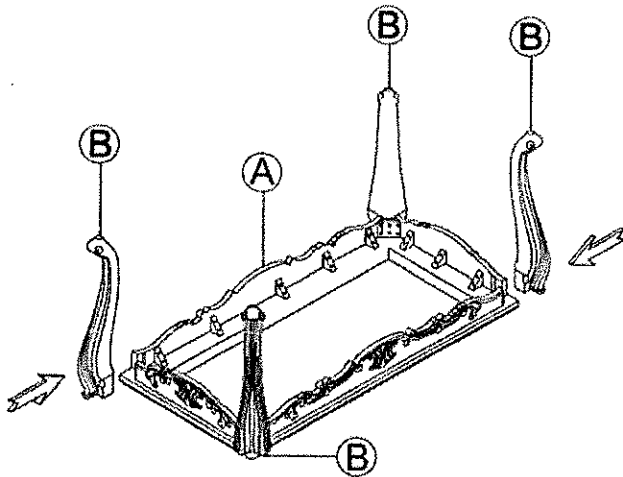

ASSEMBLY INSTRUCTION

MODEL: # 80690 COFFEE TABLE

Thank you for purchasing this quality product. Be sure to check all packing material carefully for small parts which may have come loose inside the carton during shipment. Separate, identify and count all parts and metal hardware. Compare with parts list to be sure all parts are present. If any part(s) are missing or damaged, please contact your local furniture dealer. For efficient and speedy service, please indicate the model number and code letter of part(s) needed.

*** Do not fully tighten screws until fully assembled ***

PARTS LIST

(A)		Top frame	1
(B)		Legs	4

HARDWARE LIST

①		Bolts 5/16"x55mm	8
②		Spring washers Ø5/16"x 13mm	8
③		Flat washers Ø5/16"x 19mm	8
④		Allen key K4	1

Step 1