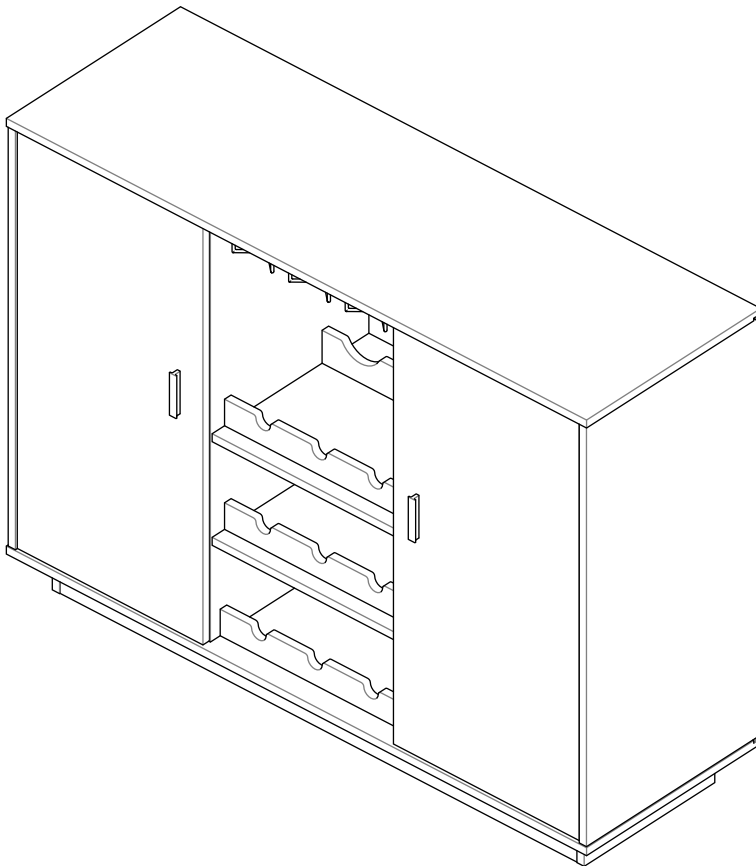

# ASSEMBLY INSTRUCTIONS

72615

WINE RACK

## DIMENSIONS

Width - 47.24"  
Depth - 15.75"  
Height - 35.04"