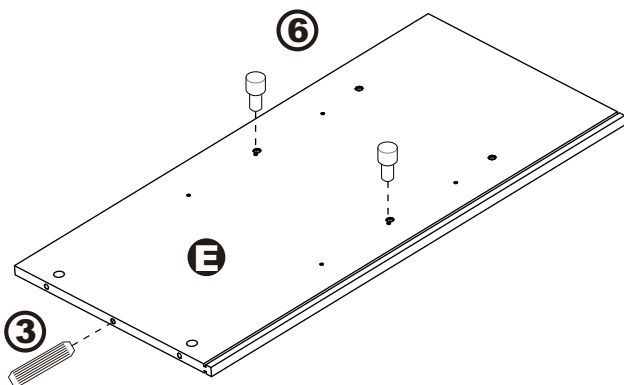

ASSEMBLY INSTRUCTIONS

Step 1.