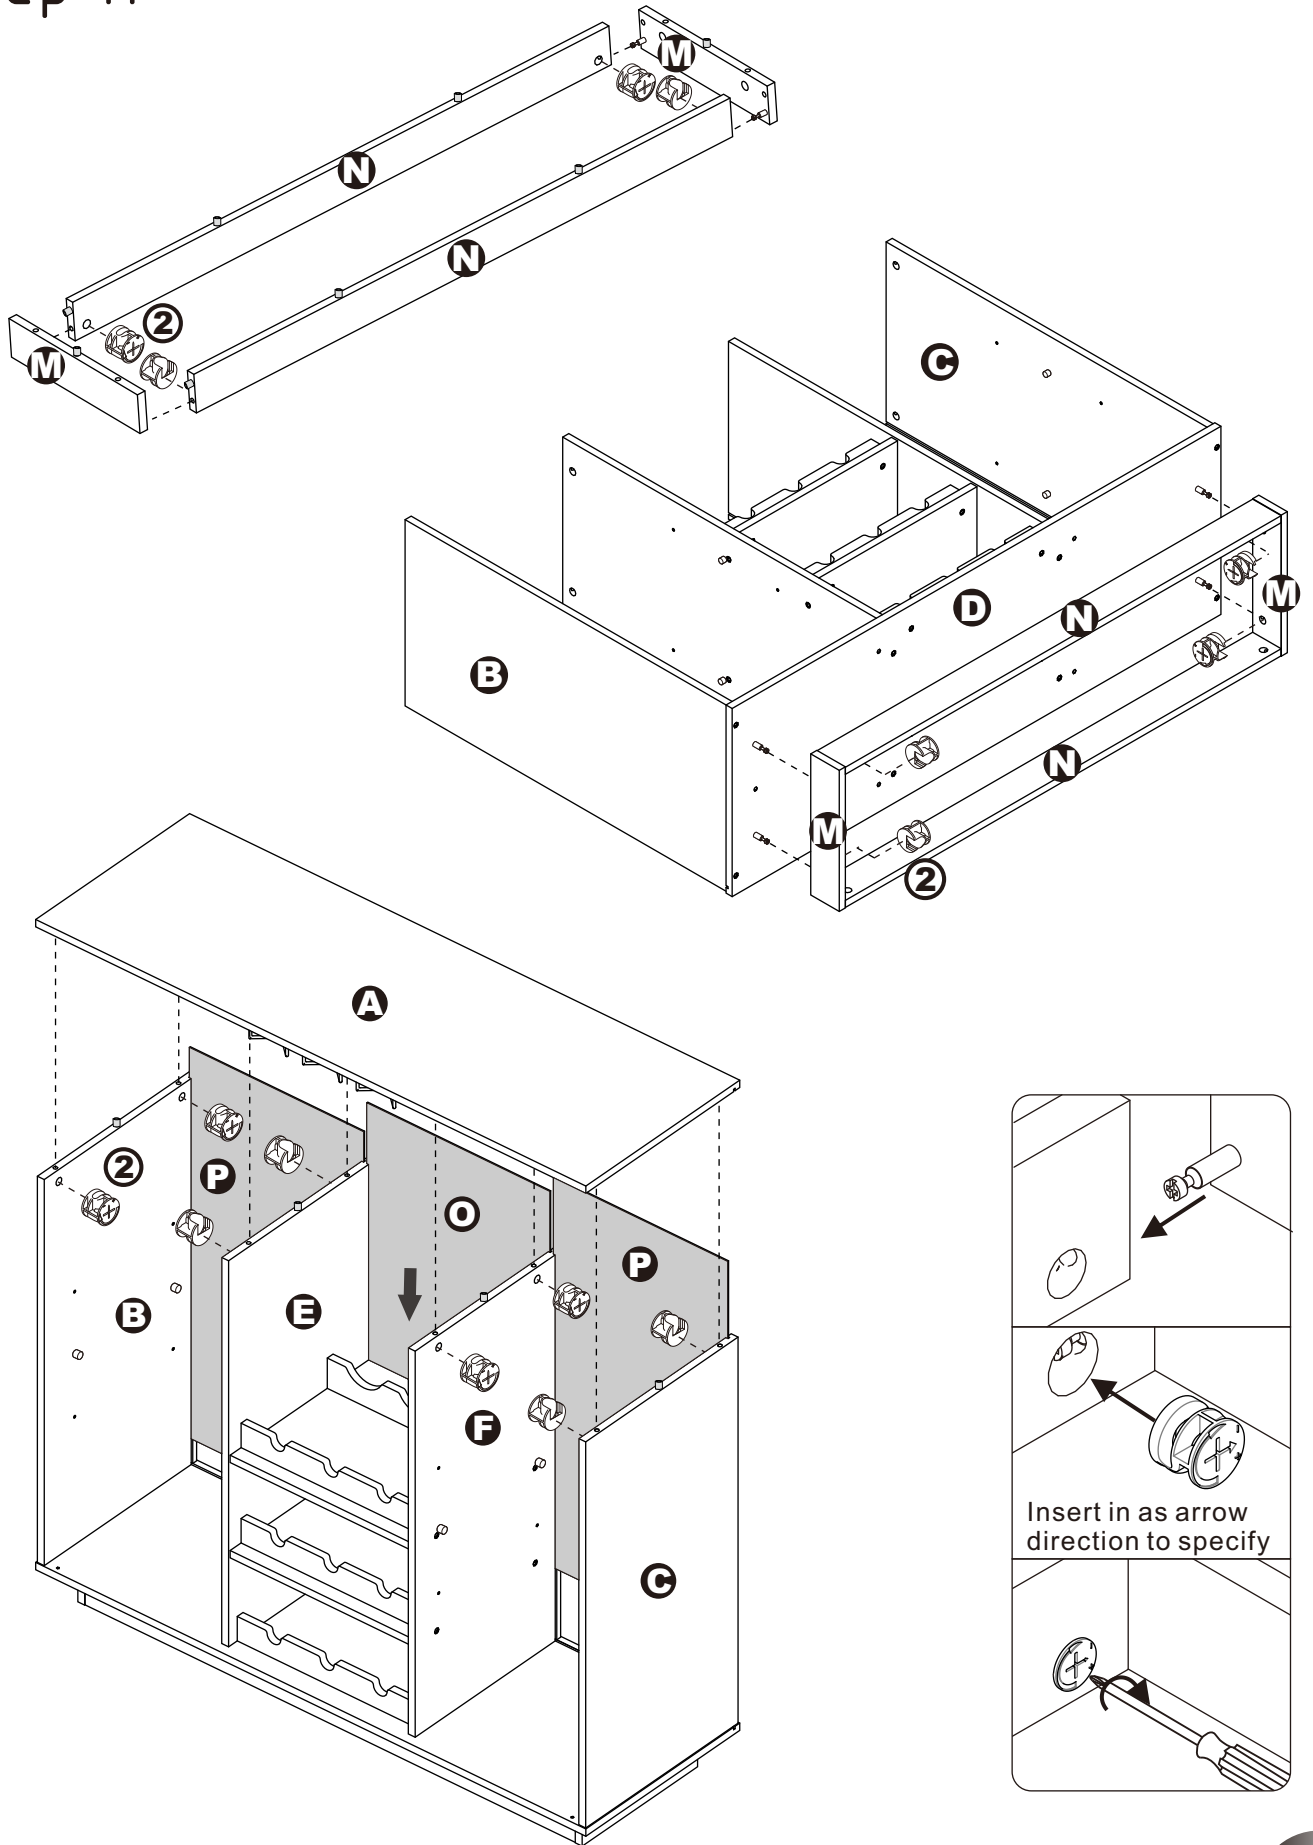

ASSEMBLY INSTRUCTIONS

Step 4.