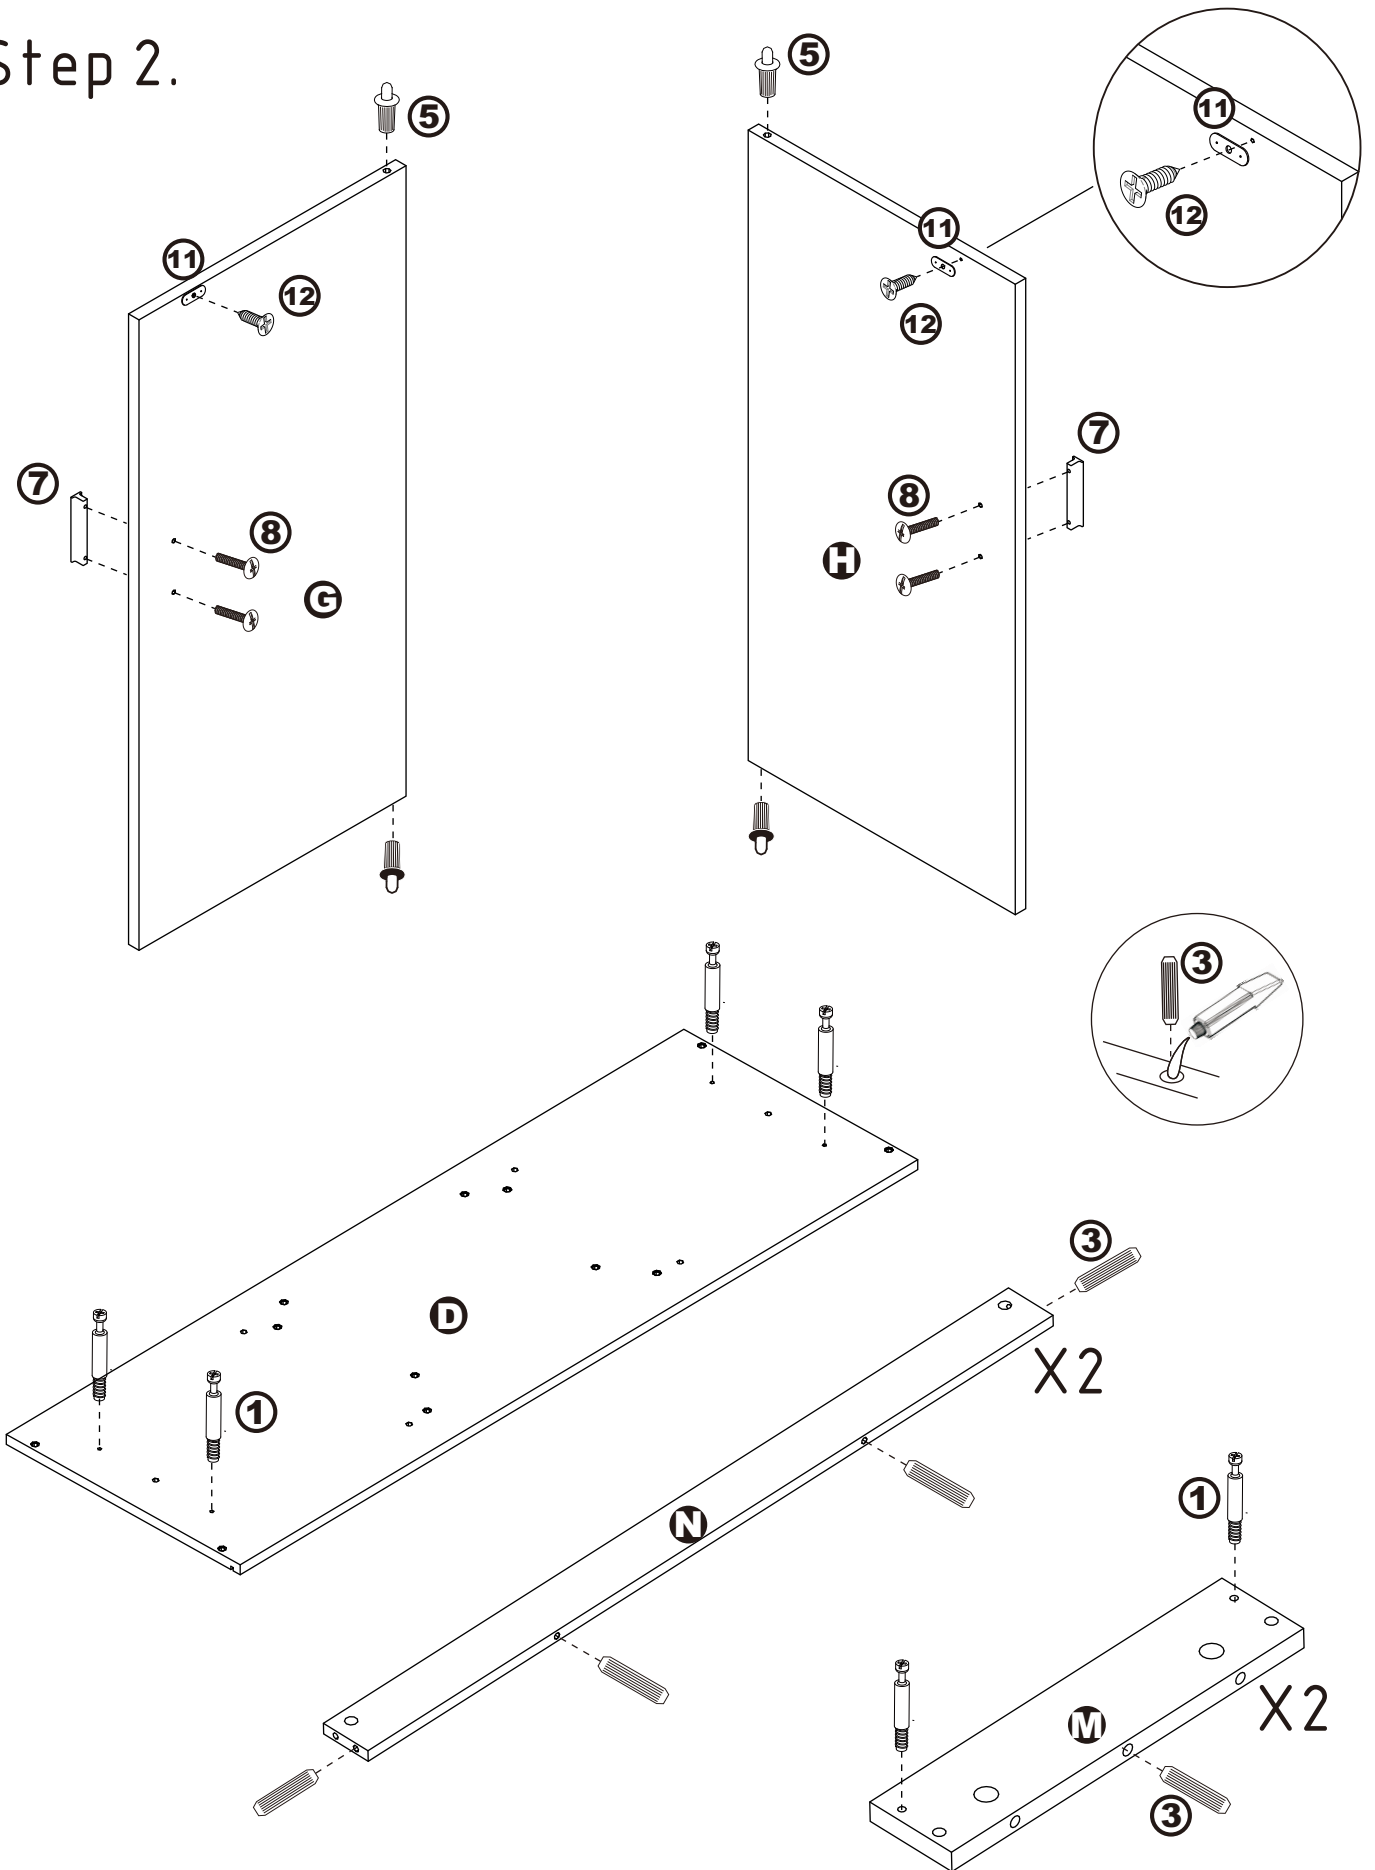

ASSEMBLY INSTRUCTIONS

Step 2.