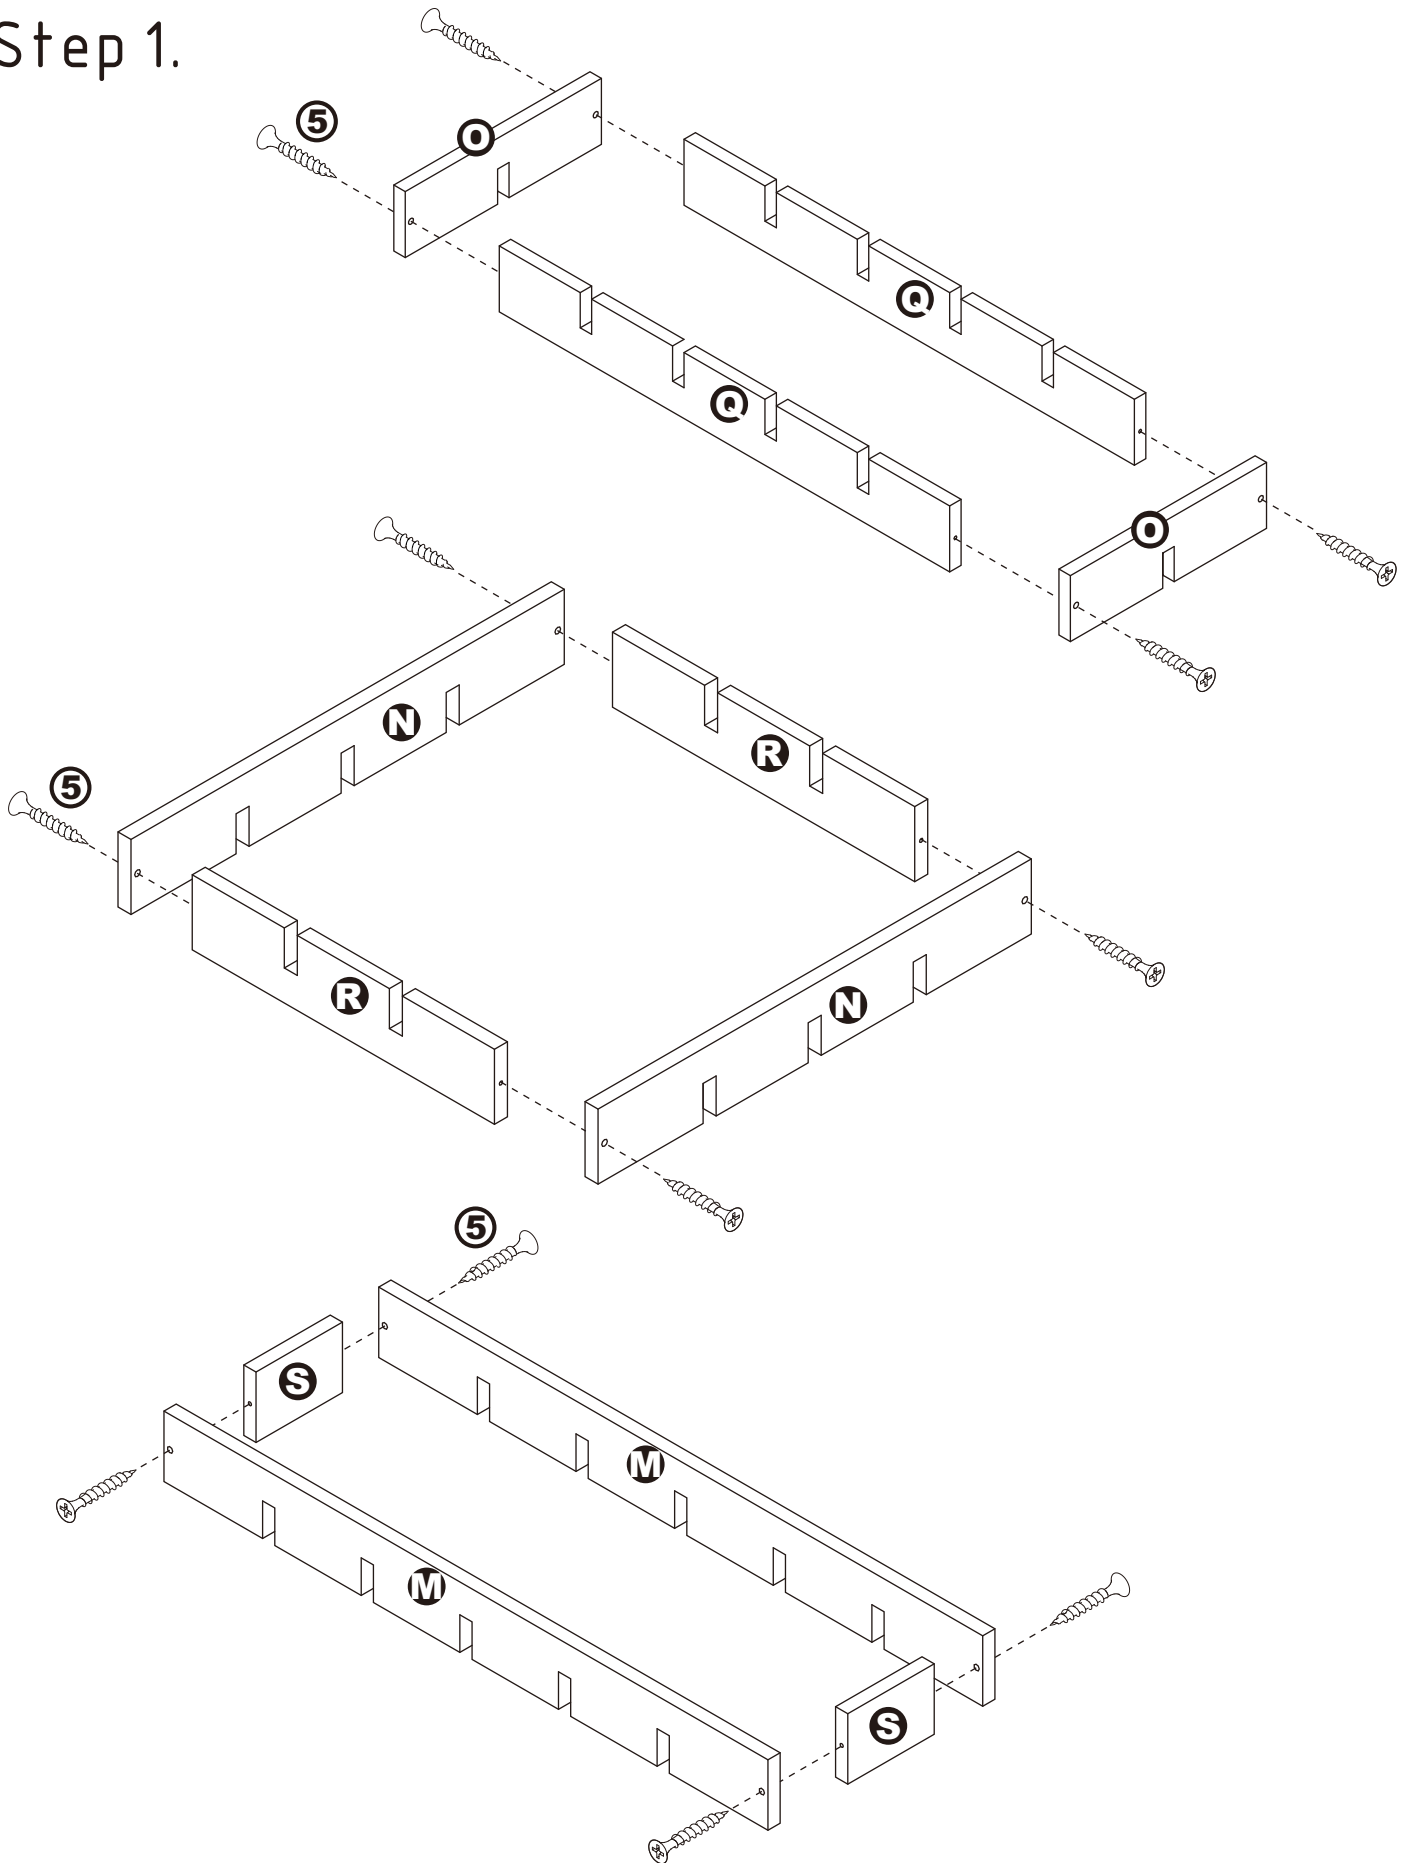

ASSEMBLY INSTRUCTIONS

Step 1.