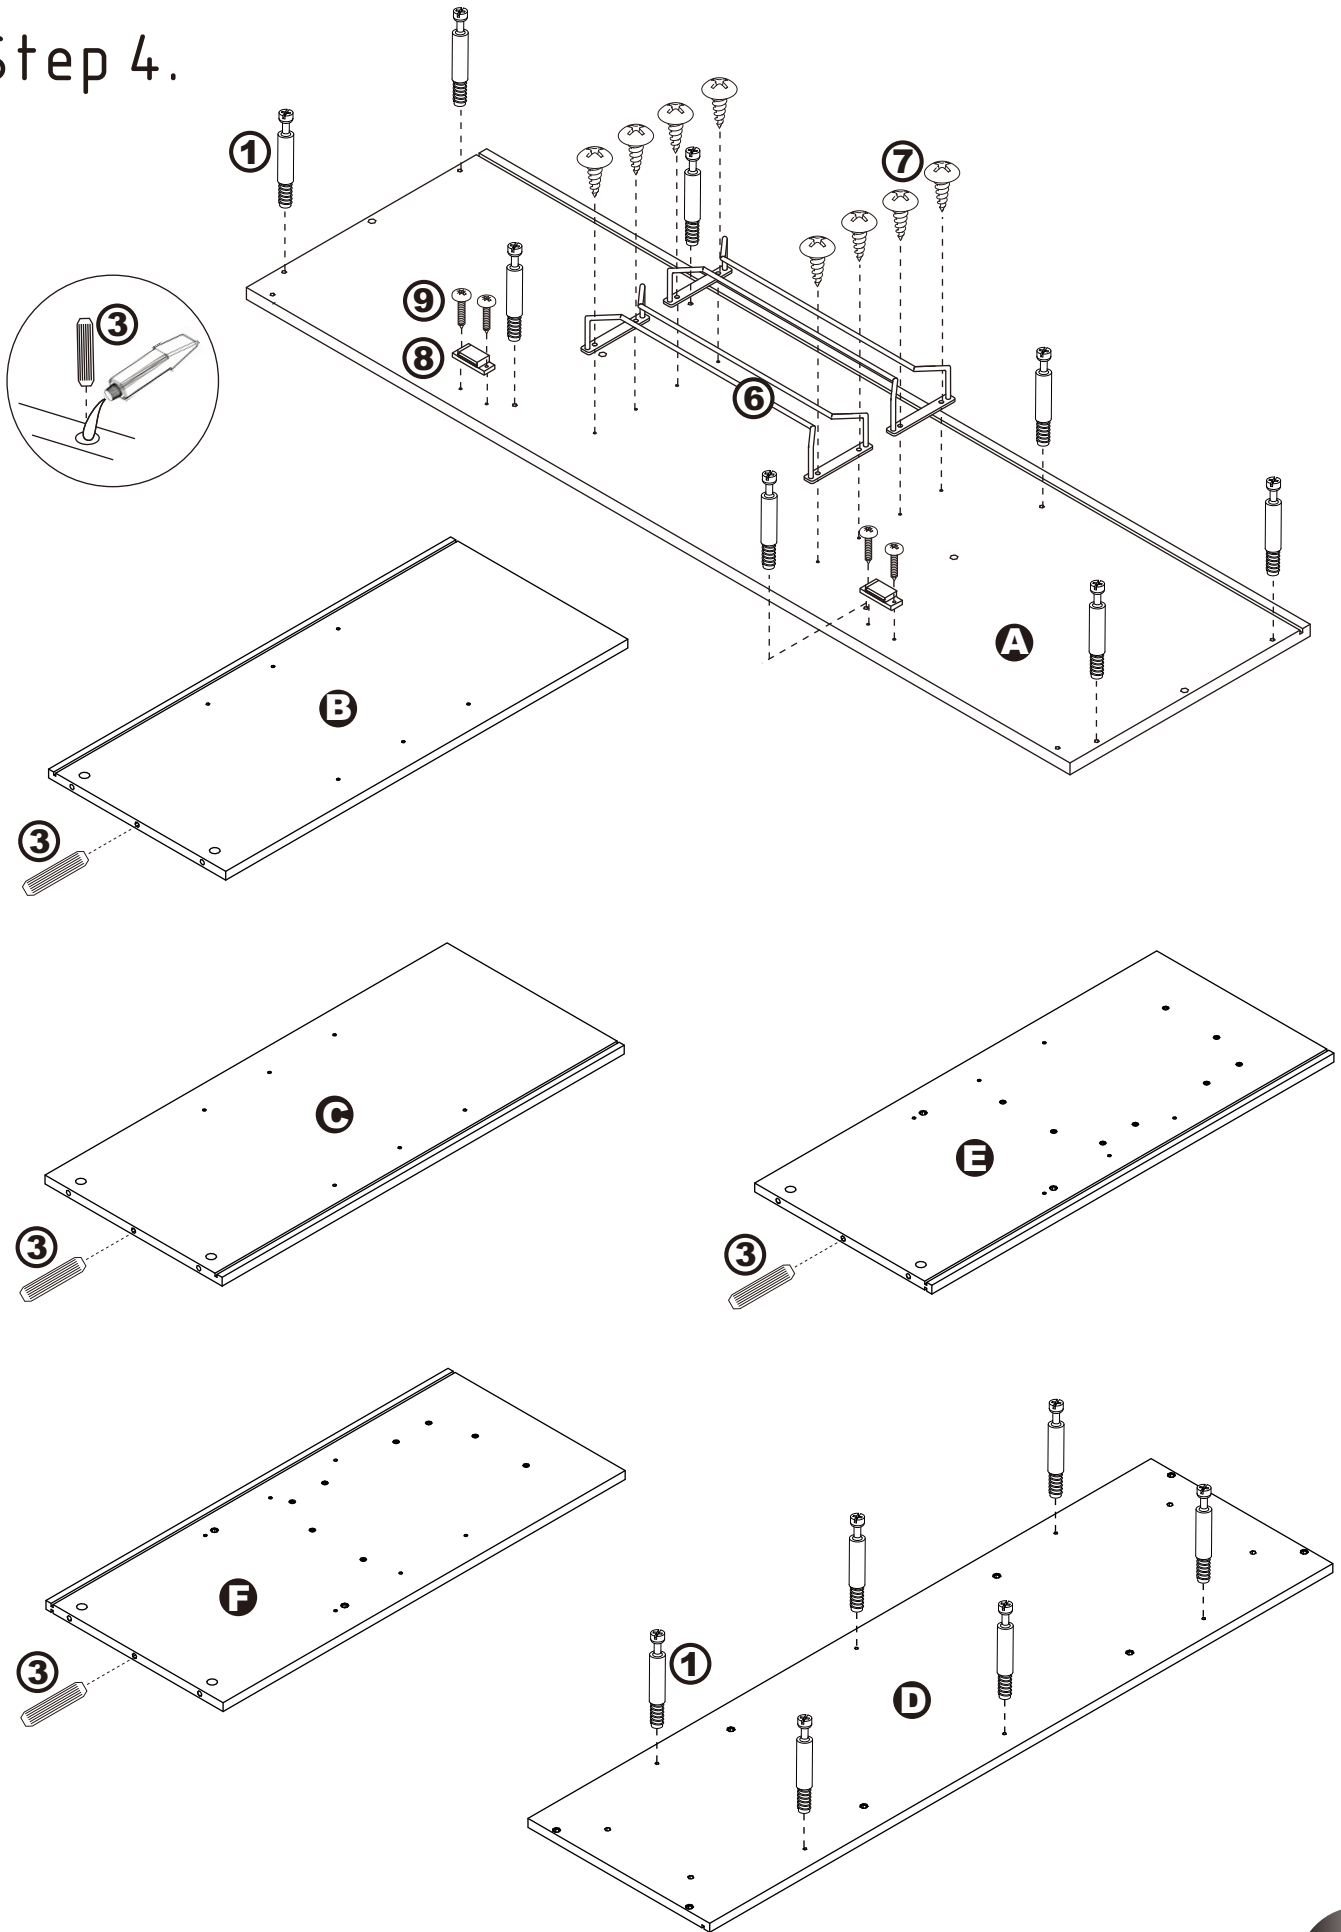

ASSEMBLY INSTRUCTIONS

72605

WINE RACK

WINE RACK

72605

DIMENSIONS

Width - 47.24"
Depth - 13.78"
Height - 34.84"

PARTS LIST

ASSEMBLY INSTRUCTIONS

Step 1.

ASSEMBLY INSTRUCTIONS

Step 2.

ASSEMBLY INSTRUCTIONS

Step 3.

ASSEMBLY INSTRUCTIONS

Step 4.