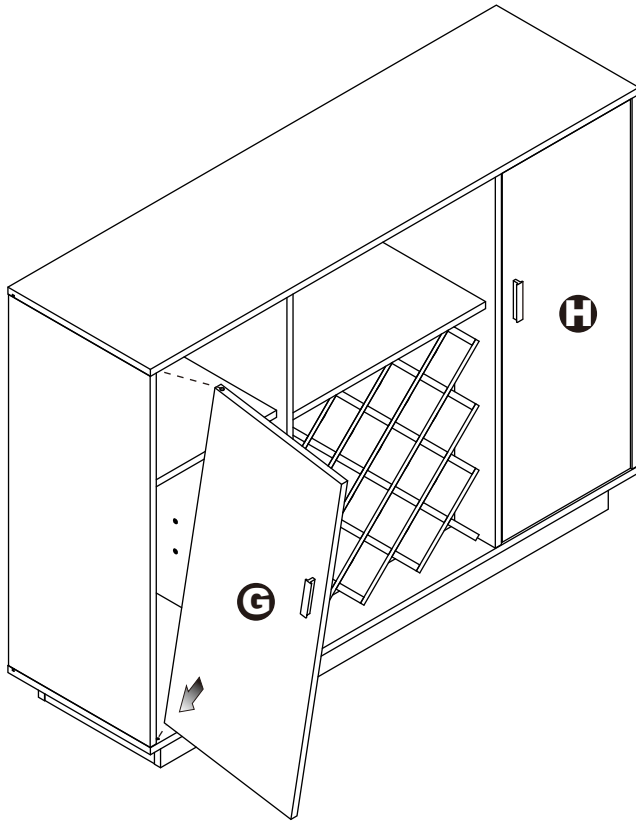

ASSEMBLY INSTRUCTIONS

Step 10.

ASSEMBLY IS COMPLETED

Make sure the product is rested on a flat surface and does not feel loose or wobbly. If it does, double check that the bolts/screws are secured and properly tightened.