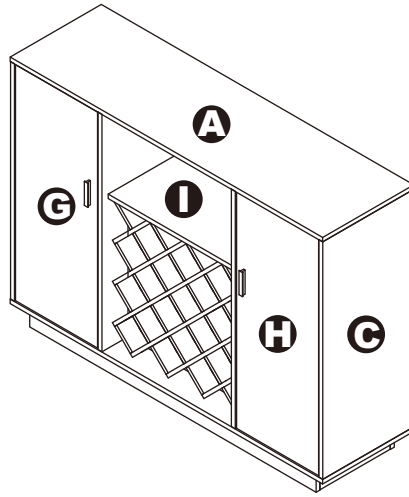

ASSEMBLY INSTRUCTIONS

72605

WINE RACK

WINE RACK

72605

DIMENSIONS

Width - 47.24"
Depth - 13.78"
Height - 34.84"

PARTS LIST

A X1	G X1	M X2	S X2
B X1	H X1	N X2	T X1
C X1	I X1	O X2	U X1
D X1	J X2	P X1	V X2
E X1	K X2	Q X2	W X1
F X1	L X2	R X2	X X2

HARDWARE LIST

1 X18	2 X18	3 X8	4 X12	5 X36	6 X2	7 X8	8 X2	
9 X4	10 X2	11 X2	12 X2	13 X2	14 X4	15 X8	16 X12	17 X12