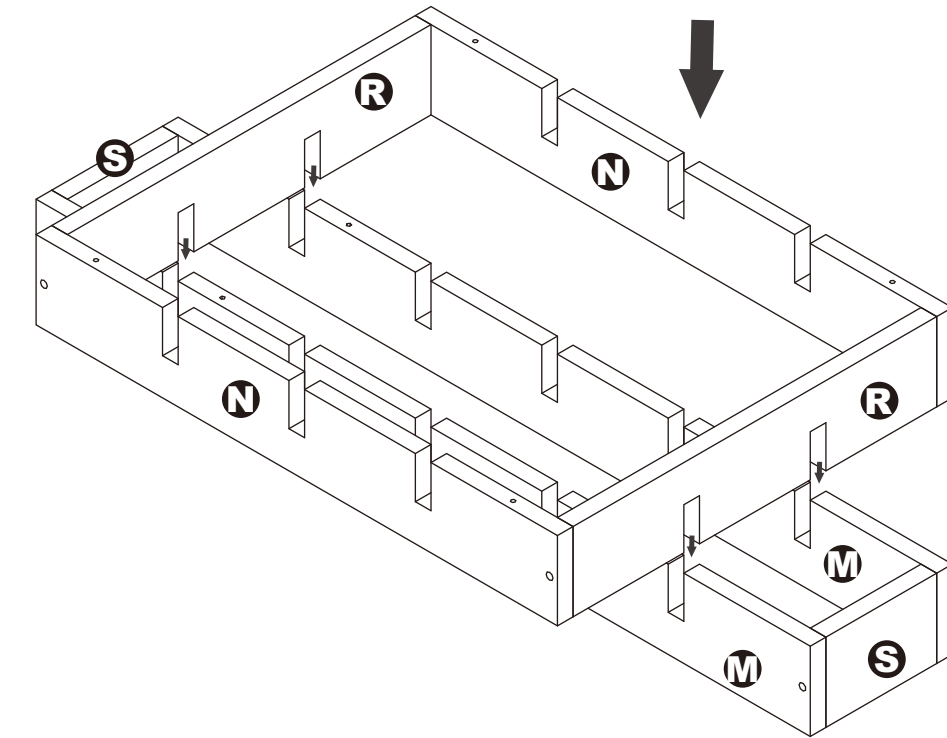

ASSEMBLY INSTRUCTIONS

Step 2.