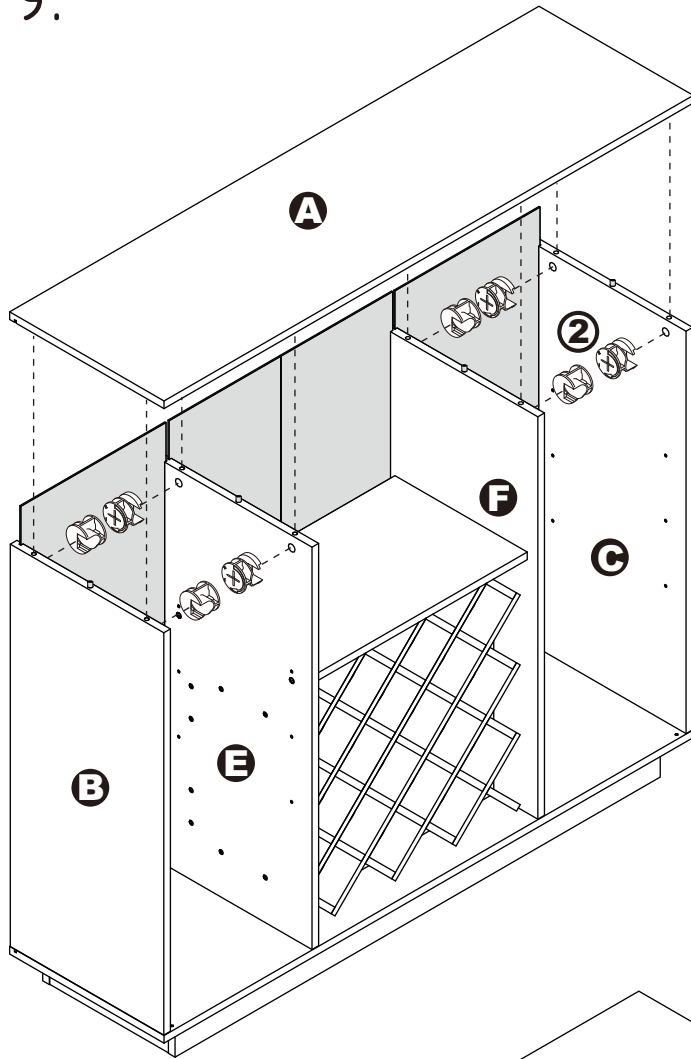

ASSEMBLY INSTRUCTIONS

Step 9.