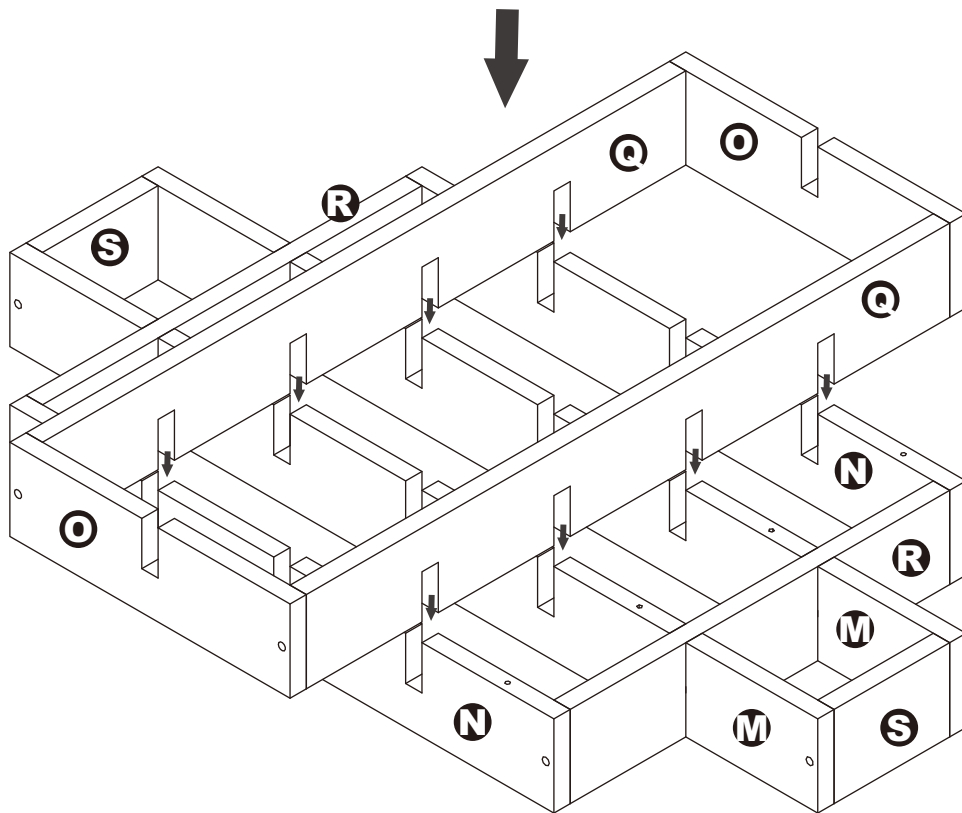

ASSEMBLY INSTRUCTIONS

72605

WINE RACK

WINE RACK

72605

DIMENSIONS

Width - 47.24"
Depth - 13.78"
Height - 34.84"

PARTS LIST

A X1	G X1	M X2	S X2
B X1	H X1	N X2	T X1
C X1	I X1	O X2	U X1
D X1	J X2	P X1	V X2
E X1	K X2	Q X2	W X1
F X1	L X2	R X2	X X2

HARDWARE LIST

1 X18	2 X18	3 X8	4 X12	5 X36	6 X2	7 X8	8 X2	
9 X4	10 X2	11 X2	12 X2	13 X2	14 X4	15 X8	16 X12	17 X12

ASSEMBLY INSTRUCTIONS

Step 1.

ASSEMBLY INSTRUCTIONS

Step 2.

ASSEMBLY INSTRUCTIONS

Step 3.

ASSEMBLY INSTRUCTIONS

Step 4.