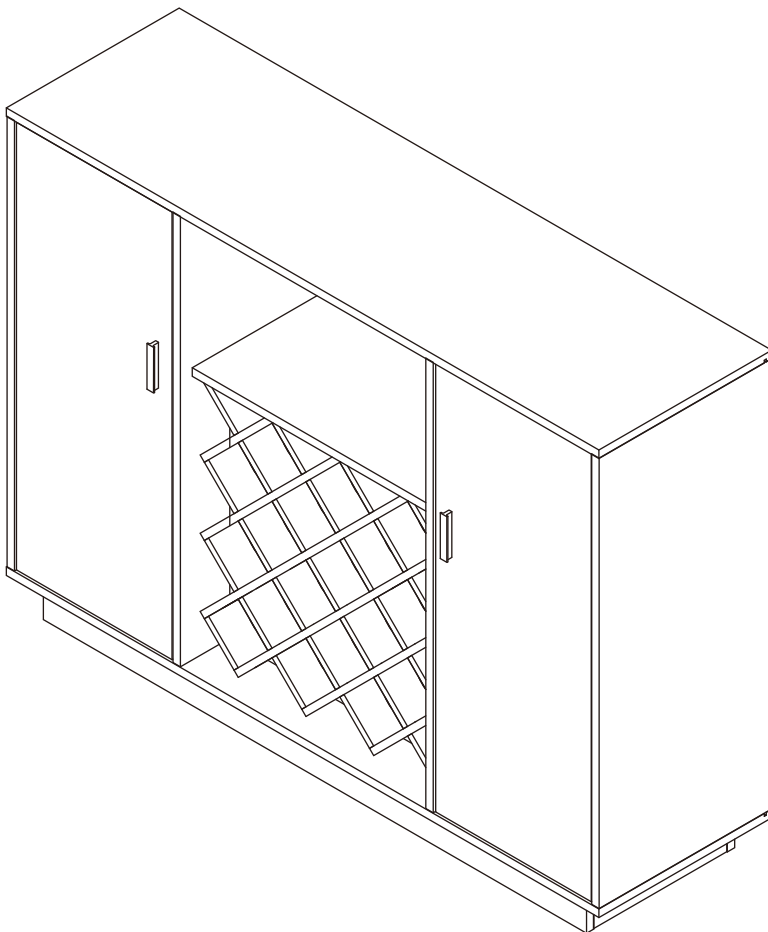

ASSEMBLY INSTRUCTIONS

72605

WINE RACK

WINE RACK

72605

DIMENSIONS

Width - 47.24"
Depth - 13.78"
Height - 34.84"

PARTS LIST