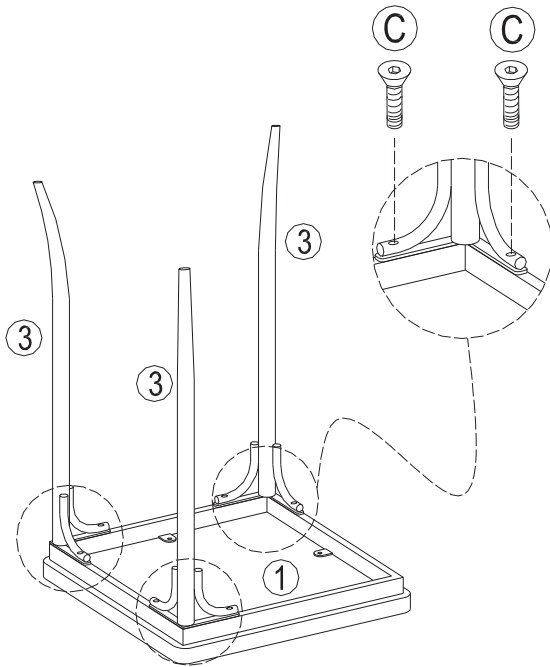

B

BOLT 1/4 " * 5/8" -10 PCS

Attention:

*** Some number parts listed on the instruction sheet may not be in parts bag as they may already be assembled. Carefully check parts and packing materials prior to ordering replacements.

Do not fully tighten screws until assembled

COMPONENT PARTS			
DESCRIPTION	PART NAME		Q'TY (PCS)
①	SEAT		1
②	STRETCHER		1
③	LEG		4

HARDWARES REQUIRED

Ⓐ

ALLEN KEY - 1 PC

Ⓑ

BOLT 1/4 " * 5/8" - 4 PCS

Ⓒ

BOLT 1/4 " * 1-3/8" - 8PCS

Attention:

*** Some number parts listed on the instruction sheet may not be in parts bag as they may already be assembled. Carefully check parts and packing materials prior to ordering replacements.

How to assemble:

STEP 1:

STEP 2:

STEP 3:

STEP 4: