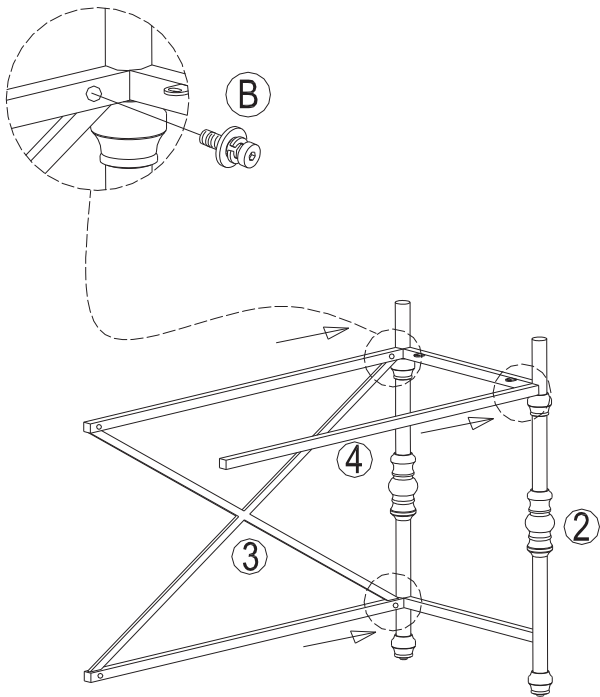

Do not fully tighten screws until assembled

COMPONENT PARTS			
DESCRIPTION	PART NAME		Q'TY (PCS)
①	TABLE TOP		1
②	LEG FRAME		2
③	BACK SUPPORT		1
④	STRETCHER		1
⑤	GLASS TOP		1

HARDWARES REQUIRED

A

ALLEN KEY - 1 PC

B

BOLT 1/4 " * 5/8" -10 PCS

Attention:

*** Some number parts listed on the instruction sheet may not be in parts bag as they may already be assembled. Carefully check parts and packing materials prior to ordering replacements.

How to assemble:

STEP 1:

STEP 2:

STEP 3:

STEP 4:

ASSEMBLY INSTRUCTION FOR ACME FURNITURE

MODEL# 72352

Thank you for purchasing the quality product. Be sure to check all packing material carefully for small parts which may have come loose inside the carton during shipment. Separate, identify and count all parts and metal hardware. Compare with all parts list to ensure all parts are present. If any part(s) are missing or damaged, please contact your local furniture dealer. For efficient and speedy service, please indicate the model number and code letter of part(s) needed.

Do not fully tighten screws until assembled

COMPONENT PARTS			
DESCRIPTION	PART NAME		Q'TY (PCS)
①	SEAT		1
②	STRETCHER		1
③	LEG		4

HARDWARES REQUIRED

Ⓐ

ALLEN KEY - 1 PC

Ⓑ

BOLT 1/4 " * 5/8" - 4 PCS

Ⓒ