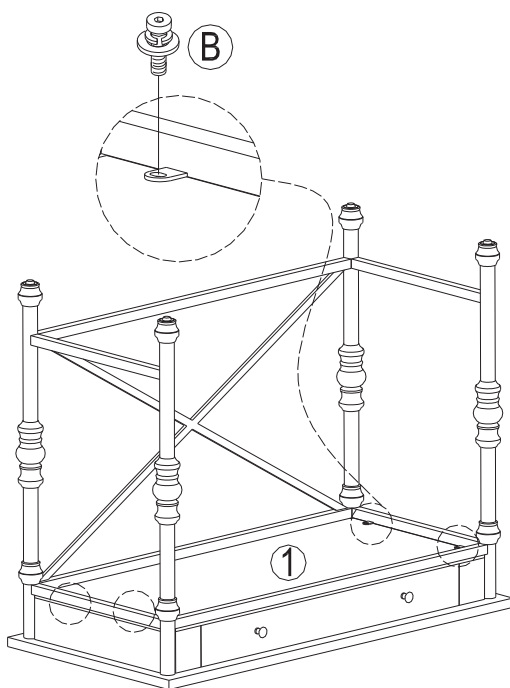

Do not fully tighten screws until assembled

COMPONENT PARTS			
DESCRIPTION	PART NAME		Q'TY (PCS)
①	TABLE TOP		1
②	LEG FRAME		2
③	BACK SUPPORT		1
④	STRETCHER		1
⑤	GLASS TOP		1

HARDWARES REQUIRED

A

ALLEN KEY - 1 PC

B

BOLT 1/4 " * 5/8" -10 PCS

Attention:

*** Some number parts listed on the instruction sheet may not be in parts bag as they may already be assembled. Carefully check parts and packing materials prior to ordering replacements.

How to assemble:

STEP 1:

STEP 2:

STEP 3:

STEP 4:

ASSEMBLY INSTRUCTION FOR ACME FURNITURE

MODEL# 72352

Thank you for purchasing the quality product. Be sure to check all packing material carefully for small parts which may have come loose inside the carton during shipment. Separate, identify and count all parts and metal hardware. Compare with all parts list to ensure all parts are present. If any part(s) are missing or damaged, please contact your local furniture dealer. For efficient and speedy service, please indicate the model number and code letter of part(s) needed.

Do not fully tighten screws until assembled

COMPONENT PARTS			
DESCRIPTION	PART NAME		Q'TY (PCS)
①	SEAT		1
②	STRETCHER		1
③	LEG		4

HARDWARES REQUIRED

Ⓐ

ALLEN KEY - 1 PC

Ⓑ

BOLT 1/4 " * 5/8" - 4 PCS

Ⓒ