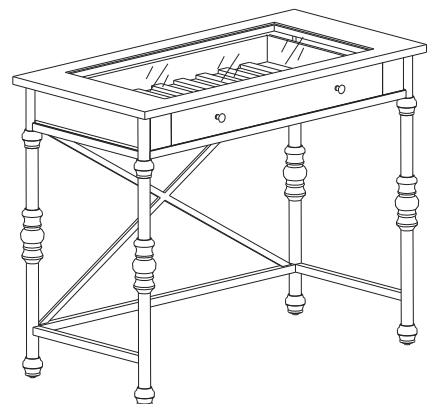

ASSEMBLY INSTRUCTION FOR ACME FURNITURE

MODEL# 72350T # 72350ST

Thank you for purchasing the quality product. Be sure to check all packing material carefully for small parts which may have come loose inside the carton during shipment. Separate, identify and count all parts and metal hardware. Compare with all parts list to ensure all parts are present. If any part(s) are missing or damaged, please contact your local furniture dealer. For efficient and speedy service, please indicate the model number and code letter of part(s) needed.

Do not fully tighten screws until assembled

COMPONENT PARTS			
DESCRIPTION	PART NAME		Q'TY (PCS)
①	TABLE TOP		1
②	LEG FRAME		2
③	BACK SUPPORT		1
④	STRETCHER		1
⑤	GLASS TOP		1

HARDWARES REQUIRED

A

ALLEN KEY - 1 PC

B

BOLT 1/4 " * 5/8" -10 PCS

Attention:

*** Some number parts listed on the instruction sheet may not be in parts bag as they may already be assembled. Carefully check parts and packing materials prior to ordering replacements.