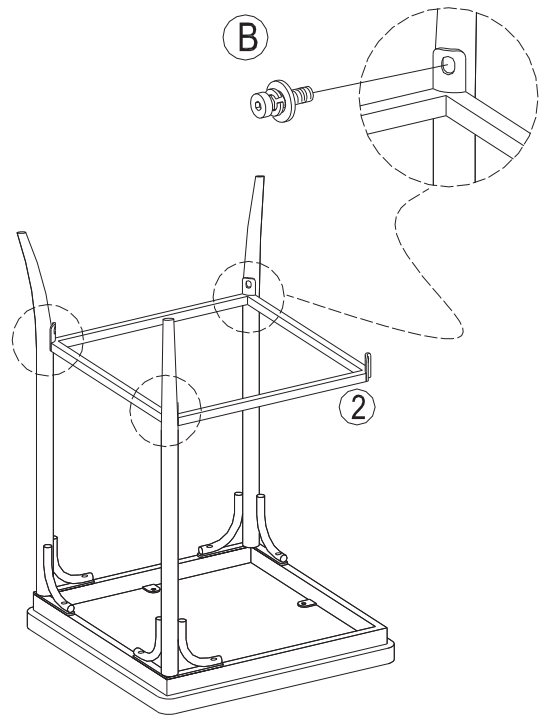

How to assemble:

STEP 1:

STEP 2:

STEP 3:

STEP 4: