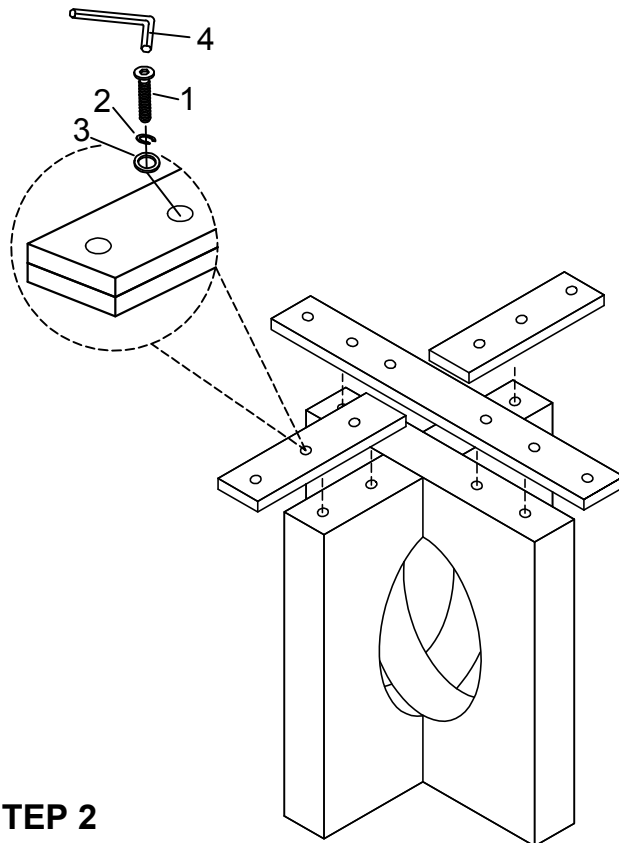

ASSEMBLY INSTRUCTIONS

MODEL : 72215T&72216ST

Important note :

- Place all wooden parts on a clean and smooth surface such as a rug or carpet to avoid scratching the parts.
- Kindly follow the assembly instructions step by step.
- Do not tighten all screws and bolts until the table is fully assembled.

PARTS LIST				HARDWARE LIST			
NO	DESCRIPTION	SRETCH	QTY	NO	DESCRIPTION	SRETCH	QTY
A	TABLE TOP		1 Pc	1	BOLT (BIG)		14 Pcs
B	MIDDLE LEG		1 Pc	2	SPRING WASHER		14 Pcs
C	SIDE LEG		2 Pcs	3	FLAT WASHER		14 Pcs
D	LONG STRETCHER		1 Pc	4	ALLEN KEY		1 Pc
E	SHORT STRETCHER		2 Pcs				

STEP 1

STEP 2