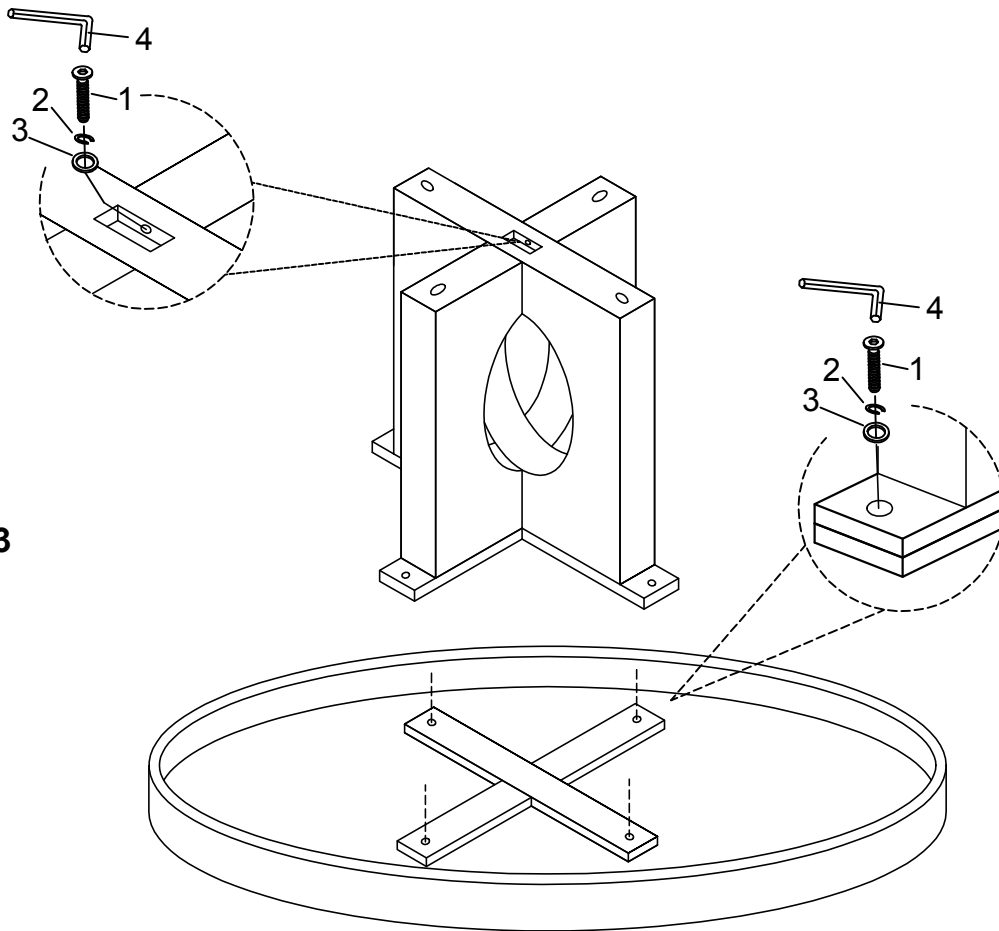

| PARTS LIST | | | | HARDWARE LIST | | | |
|------------|-----------------|---|-------|---------------|---------------|---|--------|
| NO | DESCRIPTION | SRETCH | QTY | NO | DESCRIPTION | SRETCH | QTY |
| A | TABLE TOP |  | 1 Pc | 1 | BOLT (BIG) |  | 14 Pcs |
| B | MIDDLE LEG |  | 1 Pc | 2 | SPRING WASHER |  | 14 Pcs |
| C | SIDE LEG |  | 2 Pcs | 3 | FLAT WASHER |  | 14 Pcs |
| D | LONG STRETCHER |  | 1 Pc | 4 | ALLEN KEY |  | 1 Pc |
| E | SHORT STRETCHER |  | 2 Pcs | | | | |

STEP 1

STEP 2

ASSEMBLY INSTRUCTIONS

MODEL : 72215T&72216ST

STEP 3

STEP 4

ADJUSTABLE LEVELER