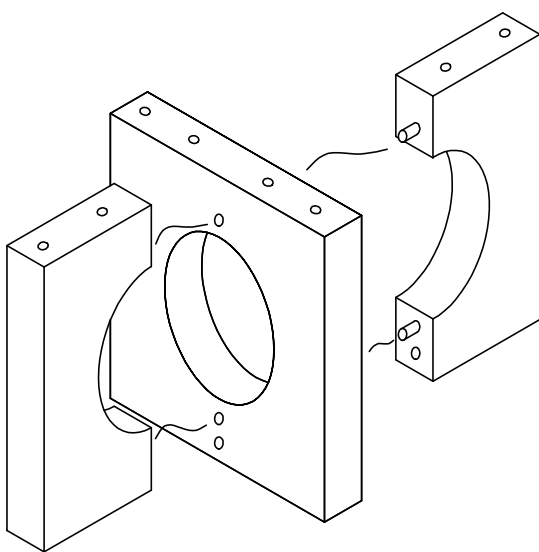

ASSEMBLY INSTRUCTIONS

MODEL : 72215T&72216ST

Important note :

- Place all wooden parts on a clean and smooth surface such as a rug or carpet to avoid scratching the parts.
- Kindly follow the assembly instructions step by step.
- Do not tighten all screws and bolts until the table is fully assembled.

PARTS LIST				HARDWARE LIST			
NO	DESCRIPTION	SRETCH	QTY	NO	DESCRIPTION	SRETCH	QTY
A	TABLE TOP		1 Pc	1	BOLT (BIG)		14 Pcs
B	MIDDLE LEG		1 Pc	2	SPRING WASHER		14 Pcs
C	SIDE LEG		2 Pcs	3	FLAT WASHER		14 Pcs
D	LONG STRETCHER		1 Pc	4	ALLEN KEY		1 Pc
E	SHORT STRETCHER		2 Pcs				

STEP 1