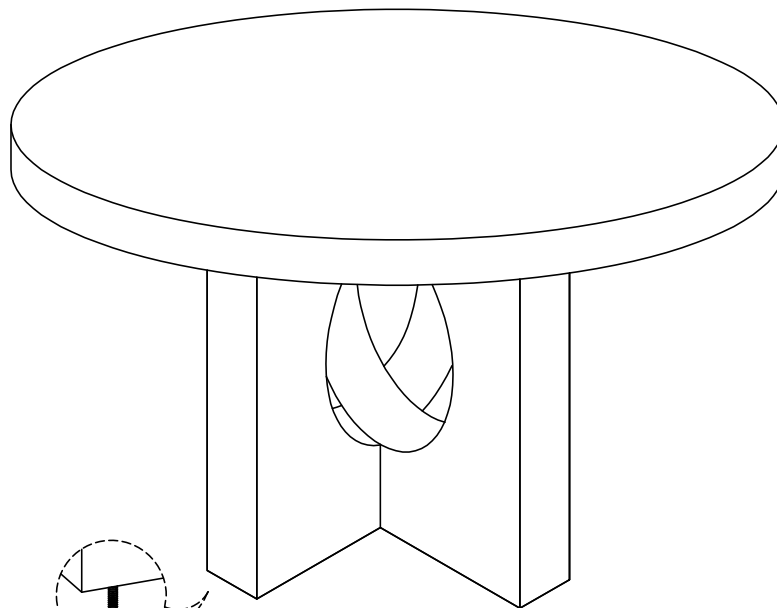

| PARTS LIST | | | | HARDWARE LIST | | | |
|------------|-----------------|---|-------|---------------|---------------|---|--------|
| NO | DESCRIPTION | SRETCH | QTY | NO | DESCRIPTION | SRETCH | QTY |
| A | TABLE TOP |  | 1 Pc | 1 | BOLT (BIG) |  | 14 Pcs |
| B | MIDDLE LEG |  | 1 Pc | 2 | SPRING WASHER |  | 14 Pcs |
| C | SIDE LEG |  | 2 Pcs | 3 | FLAT WASHER |  | 14 Pcs |
| D | LONG STRETCHER |  | 1 Pc | 4 | ALLEN KEY |  | 1 Pc |
| E | SHORT STRETCHER |  | 2 Pcs | | | | |

STEP 1

STEP 2

ASSEMBLY INSTRUCTIONS

MODEL : 72215T&72216ST

STEP 3

STEP 4

ADJUSTABLE LEVELER