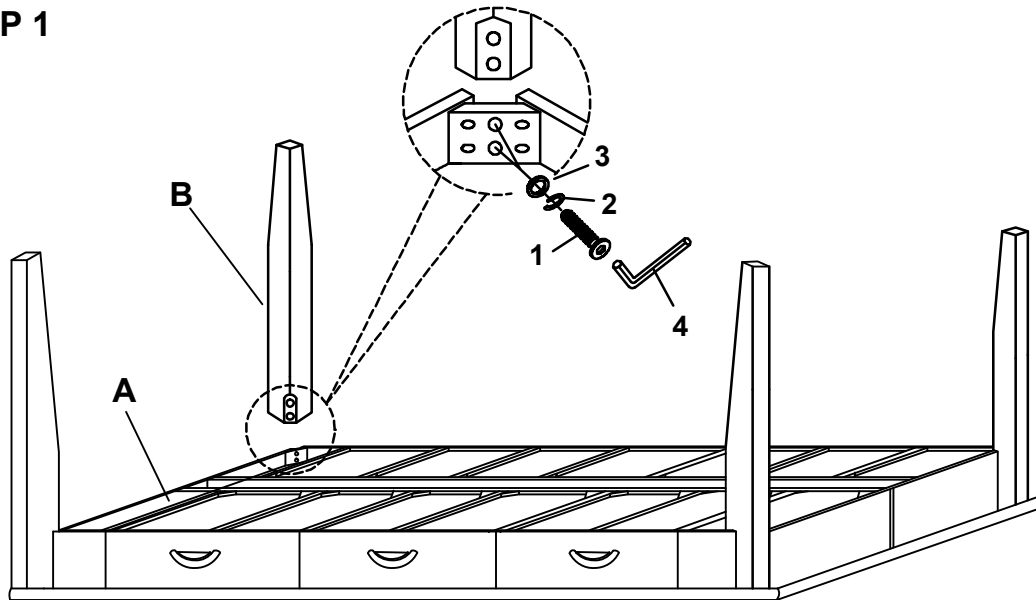

ASSEMBLY INSTRUCTIONS

MODEL : # 71850

Important note :

- Place all wooden parts on a clean and smooth surface such as a rug or carpet to avoid scratching the parts.
- Kindly follow the assembly instructions step by step.
- Do not tighten all screws and bolts until the server is fully assembled.

PARTS LIST				HARDWARE LIST			
NO	DESCRIPTION	SRETCH	QTY	NO	DESCRIPTION	SRETCH	QTY
A	TABLE TOP		1 Pc	1	BOLT		8 Pcs
B	TABLE LEG		4 Pcs	2	SPRING WASHER		8 Pcs
				3	FLAT WASHER		8 Pcs
				4	ALLEN KEY		1 Pc

STEP 1