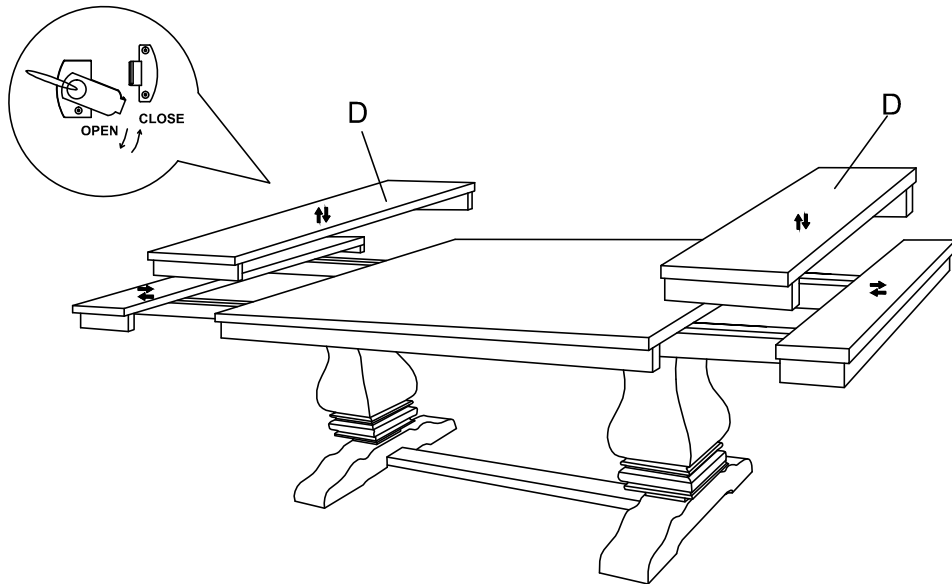

ASSEMBLY INSTRUCTIONS

MODEL : 62320T&62321ST

ADJUSTABLE LEVELER