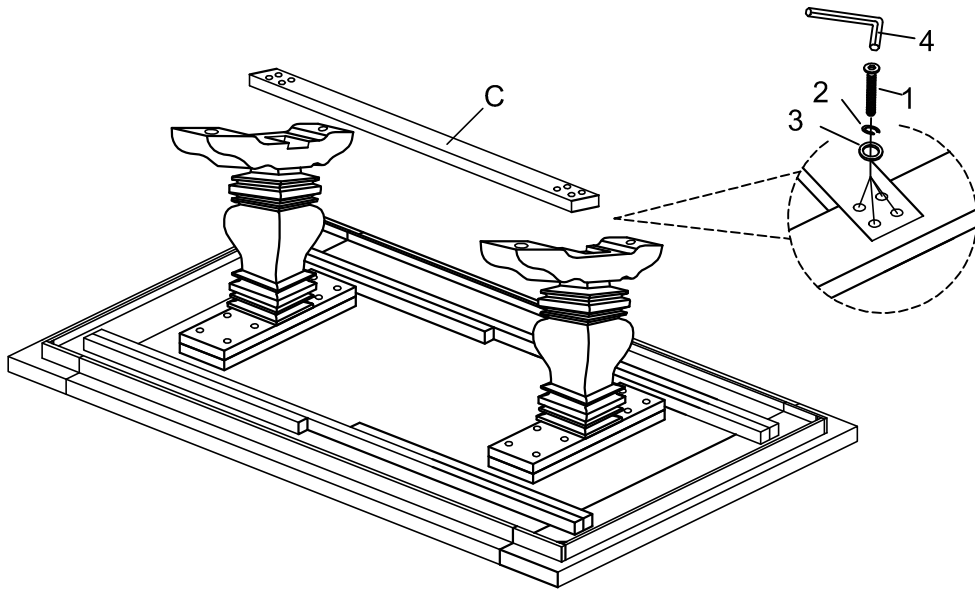

ASSEMBLY INSTRUCTIONS

MODEL : 62320T&62321ST

Important note :

- Place all wooden parts on a clean and smooth surface such as a rug or carpet to avoid scratching the parts.
- Kindly follow the assembly instructions step by step.
- Do not tighten all screws and bolts until the table is fully assembled.

PARTS LIST				HARDWARE LIST			
NO	DESCRIPTION	SRETCH	QTY	NO	DESCRIPTION	SRETCH	QTY
A	TABLE TOP		1 Pc	1	BOLT		24Pcs
B	LEG		2 Pcs	2	SPRING WASHER		24Pcs
C	STRETCHER		1 Pc	3	FLAT WASHER		24Pcs
D	LEAF		2 Pcs	4	ALLEN KEY		1 Pc

STEP 1

ASSEMBLY INSTRUCTIONS

MODEL : 62320T&62321ST

ADJUSTABLE LEVELER