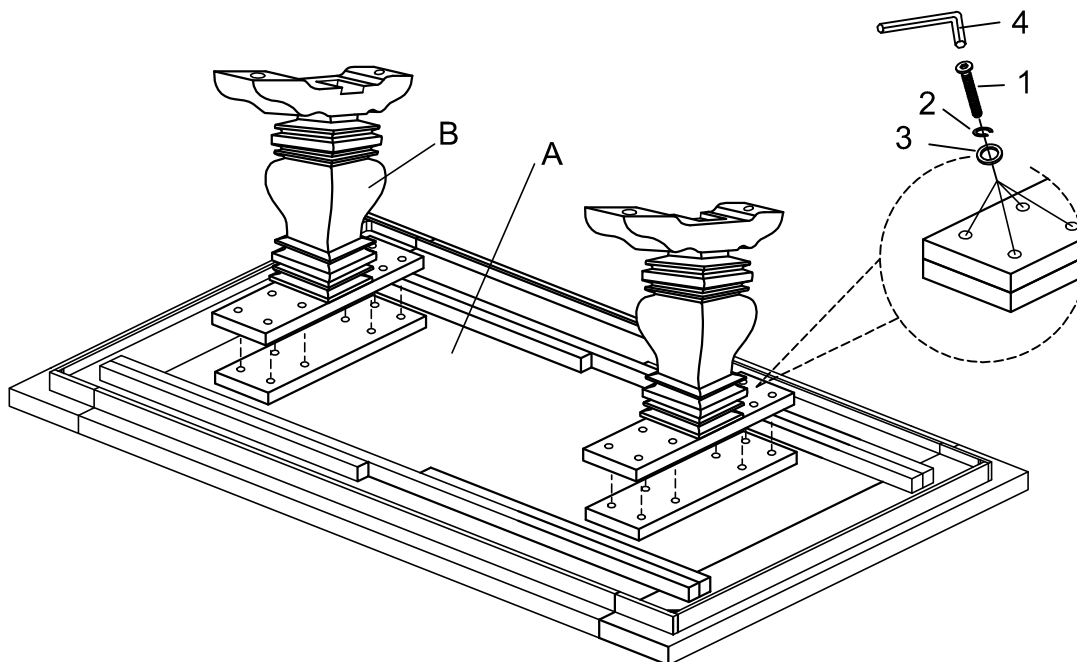

ASSEMBLY INSTRUCTIONS

MODEL : 62320T&62321ST

Important note :

- Place all wooden parts on a clean and smooth surface such as a rug or carpet to avoid scratching the parts.
- Kindly follow the assembly instructions step by step.
- Do not tighten all screws and bolts until the table is fully assembled.

PARTS LIST				HARDWARE LIST			
NO	DESCRIPTION	SRETCH	QTY	NO	DESCRIPTION	SRETCH	QTY
A	TABLE TOP		1 Pc	1	BOLT		24Pcs
B	LEG		2 Pcs	2	SPRING WASHER		24Pcs
C	STRETCHER		1 Pc	3	FLAT WASHER		24Pcs
D	LEAF		2 Pcs	4	ALLEN KEY		1 Pc

STEP 1

ASSEMBLY INSTRUCTIONS

MODEL : 62320T&62321ST

ADJUSTABLE LEVELER