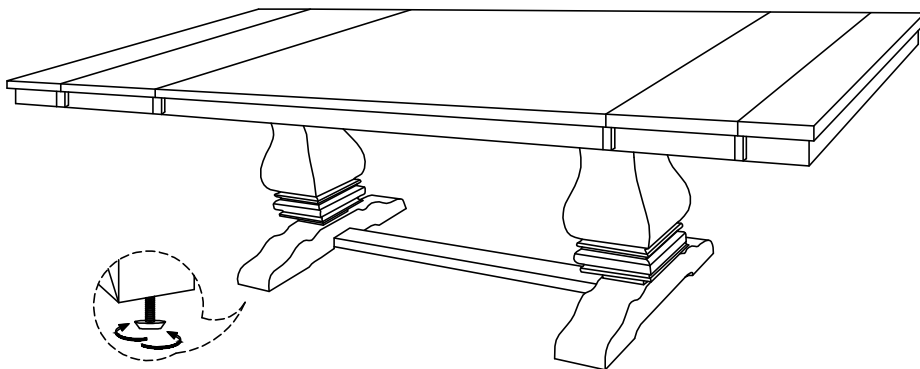

ASSEMBLY INSTRUCTIONS

MODEL : 62320T&62321ST

ADJUSTABLE LEVELER