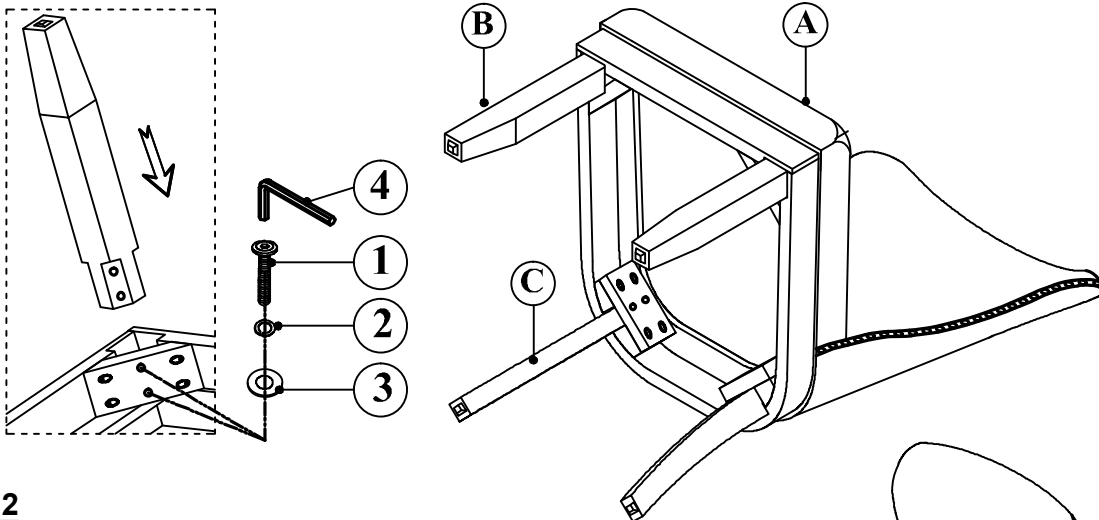

ASSEMBLY INSTRUCTION

MODEL: #60742 SIDE CHAIR

Thank you for purchasing this quality product. Be sure to check all packing material carefully for small parts which may have come loose inside the carton during shipment. Separate, identify and count all parts and metal hardware. Compare with parts list to be sure all parts are present. If any part(s) are missing or damaged, please contact your local furniture dealer. For efficient and speedy service, please indicate the model number and code letter of part(s) needed.

*** Do not fully tighten screws until fully assembled ***

PARTS LIST				HARDWARE LIST			
NO	DESCRIPTION	SKETCH	QTY	NO	DESCRIPTION	SKETCH	QTY
A	SIDE CHAIR		1 Pc	1	BOLT		8 Pcs
B	FRONT LEGS		2 Pcs	2	SPRING WASHER		8 Pcs
C	BACK LEGS		2 Pcs	3	FLAT WASHER		8 Pcs
				4	ALLEN WRENCH		1 Pc

STEP 1

STEP 2