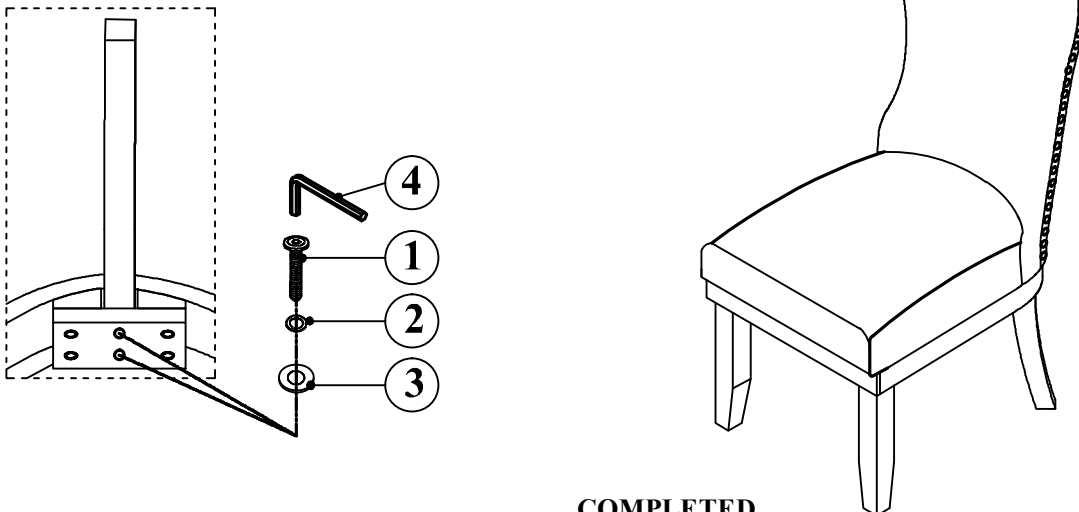

COMPLETED

Made in Viet Nam