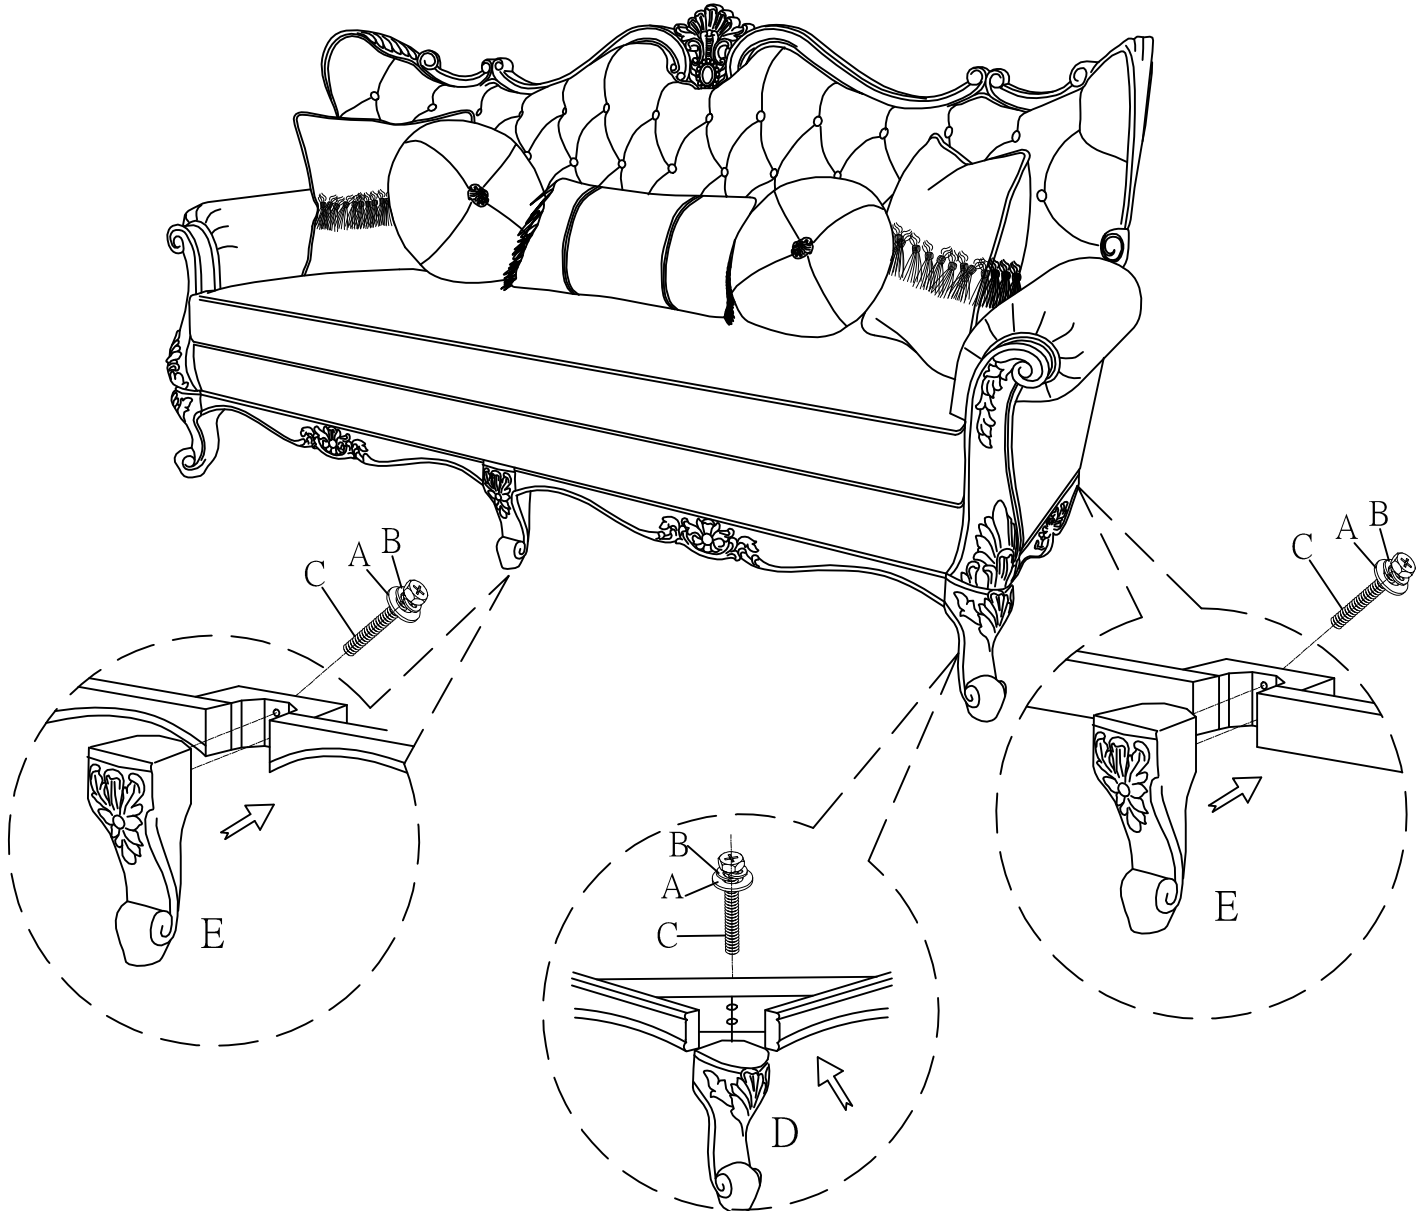

ASSEMBLY INSTRUCTIONS

54865 SOFA

Thank you for purchasing this quality product!

HARDWARE LIST :

A		$\phi 22\text{mm} \times \phi 5/16''$	10PCS
B		$\phi 5/16''$	10PCS
C		$\phi 5/16'' \times 3''$	10PCS
D		Legs	2 PCS
E		Legs	3 PCS

1. Remove Support Legs,
2. Attach Legs(D&E) With A,B&C

ASSEMBLY INSTRUCTIONS

54865 SOFA

Thank you for purchasing this quality product!

HARDWARE LIST :

A		φ5/16"*22mm	9PCS
B		φ5/16"	6PCS
C		φ5/16"*4"	3PCS
D		φ5/16"*3 1/2"	3PCS
E		φ5/16"	3PCS

F	① Sofa Back	1PC
G	② Sofa Arm&seat frame	1PC