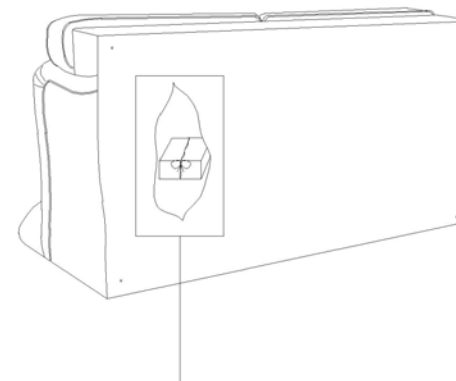

## MODEL#53691

Thank you for purchasing this quality product. Be sure to check all packing material carefully for small parts which may have come loose inside the carton during shipment. Separate, identify and metal hardware. Compare with parts list to be sure all parts are present. If any part(s) are missing or damaged, please contact your local furniture dealer. For efficient and speedy service, please indicate the model number and code letter of part(s) needed

HARDWARE LIST		
NO.	DESCRIPTION	QTY
A	 GASKET	4PCS
B	 FRONT LEGS	2PCS
C	 BACK LEGS	2PCS

PARTS LIST		
DESCRIPTION	PART NAME	QTY (PCS)
1	LOVESEAT	1
2	SEAT CUSHION	2
3	PILLOWS	2

STEP1

STEP2

Legs and hardware underneath the sofa