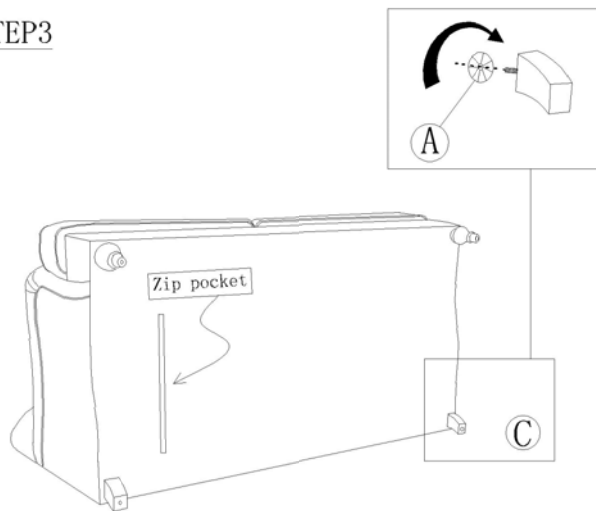

HARDWARE LIST		
NO.	DESCRIPTION	QTY
A	 GASKET	4PCS
B	 FRONT LEGS	2PCS
C	 BACK LEGS	2PCS

PARTS LIST		
DESCRIPTION	PART NAME	QTY (PCS)
1	LOVESEAT	1
2	SEAT CUSHION	2
3	PILLOWS	2

STEP1

STEP2

Legs and hardware underneath the sofa

STEP3

STEP4