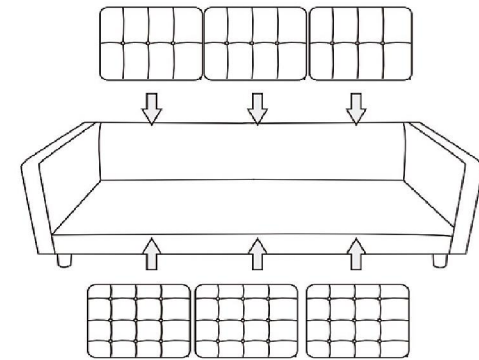

ASSEMBLY INSTRUCTION FOR ACME FURNITURE

MODEL# 53315SOF

Thank you for purchasing this quality product. Be sure to check all packing material carefully for small parts which may have come loose inside the carton during shipment. Separate, identify and metal hardware. Compare with parts list to be sure all parts are present. If any part(s) are missing or damaged, please contact your local furniture dealer. For efficient and speedy service, please indicate the model number and code letter of part(s) needed

HARDWARE LIST

NO.	DESCRIPTION	QTY
A	 GASKET	9 PCS
B	 LEGS	9 PCS

PARTS LIST

DESCRIPTION	PART NAME	QTY (PCS)
1	SOFA	1
2	SEAT CUSHION	3
3	BACK	2
4	OTTOMAN	1

STEP1

STEP2

STEP3

STEP4

HARDWARE LIST

NO.	DESCRIPTION	QTY
A	 GASKET	4PCS
B	 LEGS	4 PCS

PARTS LIST

DESCRIPTION	PART NAME	QTY (PCS)
1	CHAIR	1
2	SEAT CUSHION	1
3	BACK	1

STEP1

STEP2

STEP3

STEP4