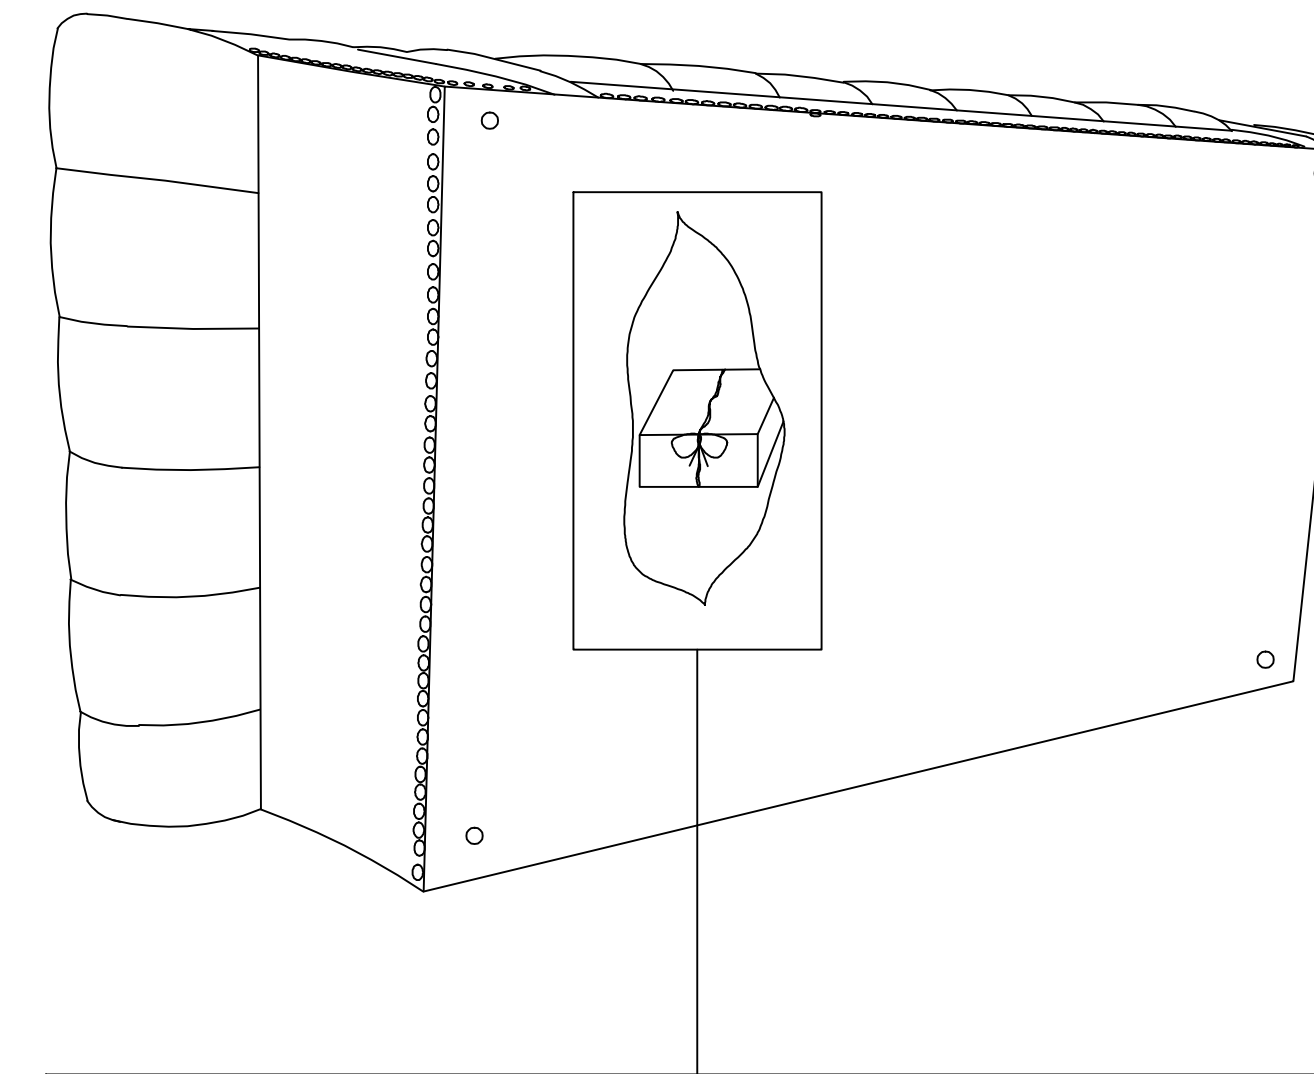

ASSEMBLY INSTRUCTION FOR ACME FURNITURE

MODEL#53091

Thank you for purchasing this quality product. Be sure to check all packing material carefully for small parts which may have come loose inside the carton during shipment. Separate, identify and metal hardware. Compare with parts list to be sure all parts are present. If any part(s) are missing or damaged, please contact your local furniture dealer. For efficient and speedy service, please indicate the model number and code letter of part(s) needed

HARDWARE LIST		
NO.	DESCRIPTION	QTY
A	 FRONT AND BACK LEGS	4PCS

STEP1

STEP2

Legs and hardware underneath the sofa

PARTS LIST		
DESCRIPTION	PART NAME	QTY (PCS)
1	LOVESAT	1
2	PILLOWS	3

STEP3

STEP4