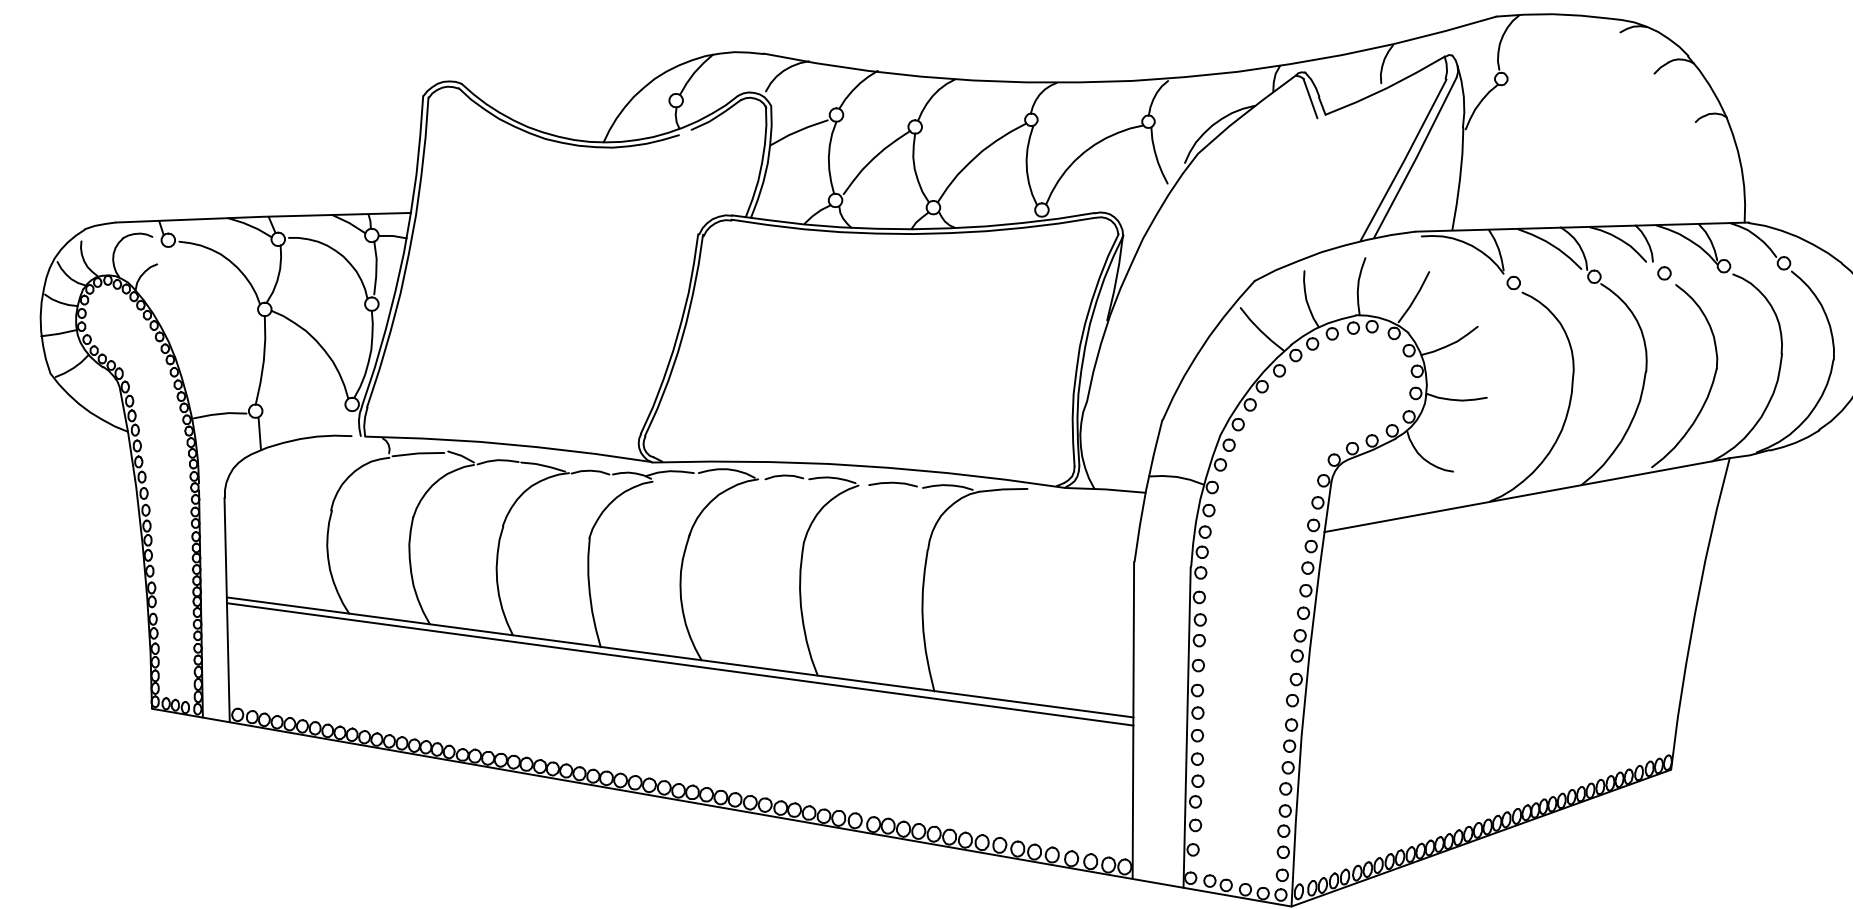

ASSEMBLY INSTRUCTION FOR ACME FURNITURE

MODEL#53091

Thank you for purchasing this quality product. Be sure to check all packing material carefully for small parts which may have come loose inside the carton during shipment. Separate, identify and metal hardware. Compare with parts list to be sure all parts are present. If any part(s) are missing or damaged, please contact your local furniture dealer. For efficient and speedy service, please indicate the model number and code letter of part(s) needed

HARDWARE LIST		
NO.	DESCRIPTION	QTY
A	 FRONT AND BACK LEGS	4PCS

STEP1

STEP2

Legs and hardware underneath the sofa

PARTS LIST		
DESCRIPTION	PART NAME	QTY (PCS)
1	LOVESAT	1
2	PILLOWS	3

STEP3

STEP4