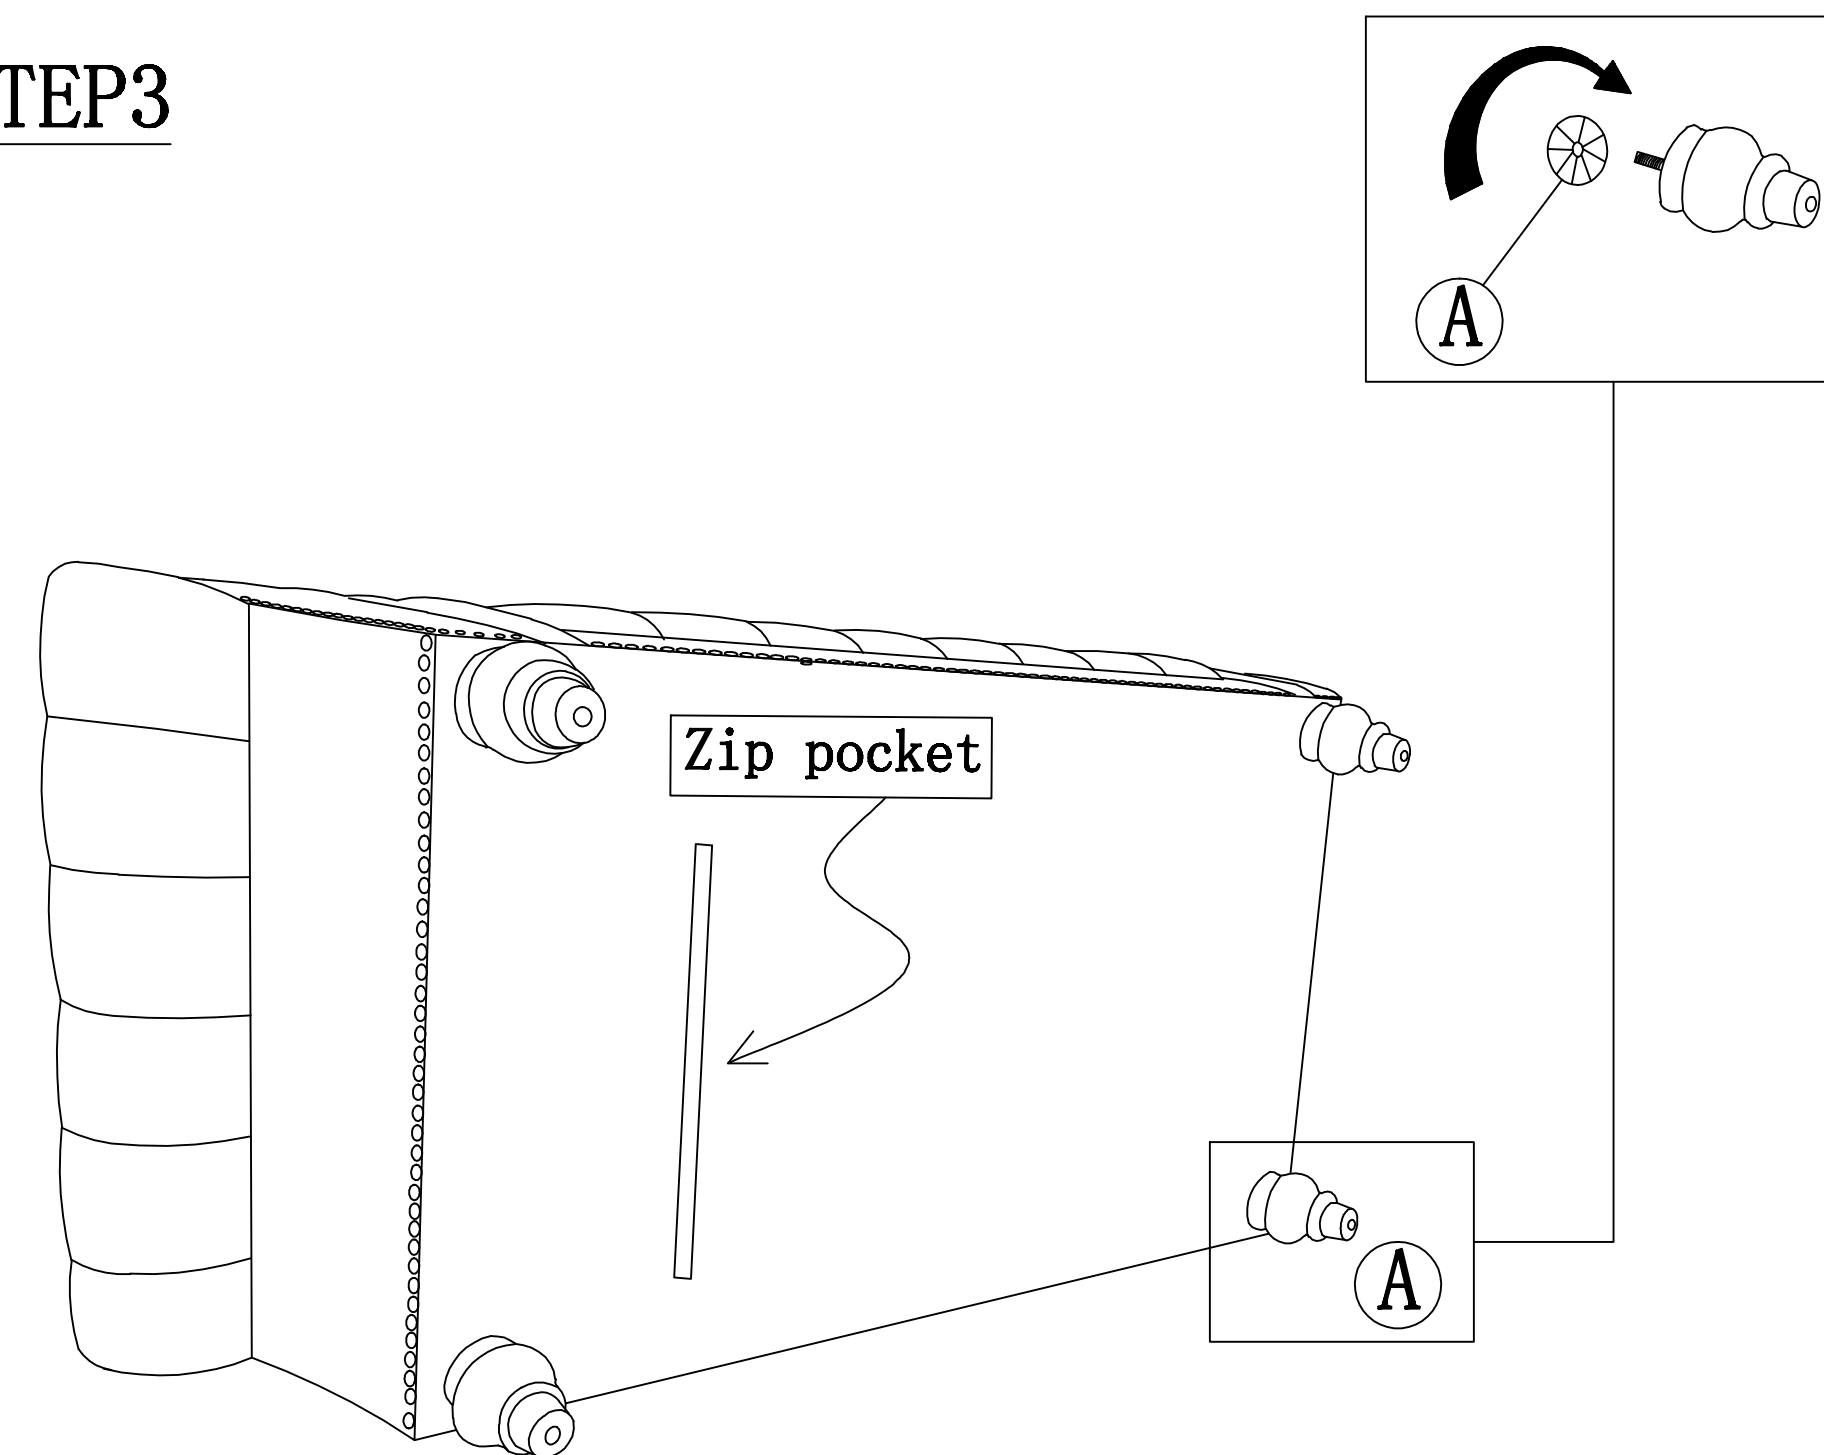

ASSEMBLY INSTRUCTION FOR ACME FURNITURE

MODEL#53091

Thank you for purchasing this quality product. Be sure to check all packing material carefully for small parts which may have come loose inside the carton during shipment. Separate, identify and metal hardware. Compare with parts list to be sure all parts are present. If any part(s) are missing or damaged, please contact your local furniture dealer. For efficient and speedy service, please indicate the model number and code letter of part(s) needed

HARDWARE LIST		
NO.	DESCRIPTION	QTY
A	 FRONT AND BACK LEGS	4PCS

STEP1

STEP2

Legs and hardware underneath the sofa

PARTS LIST		
DESCRIPTION	PART NAME	QTY (PCS)
1	LOVESAT	1
2	PILLOWS	3

STEP3

STEP4