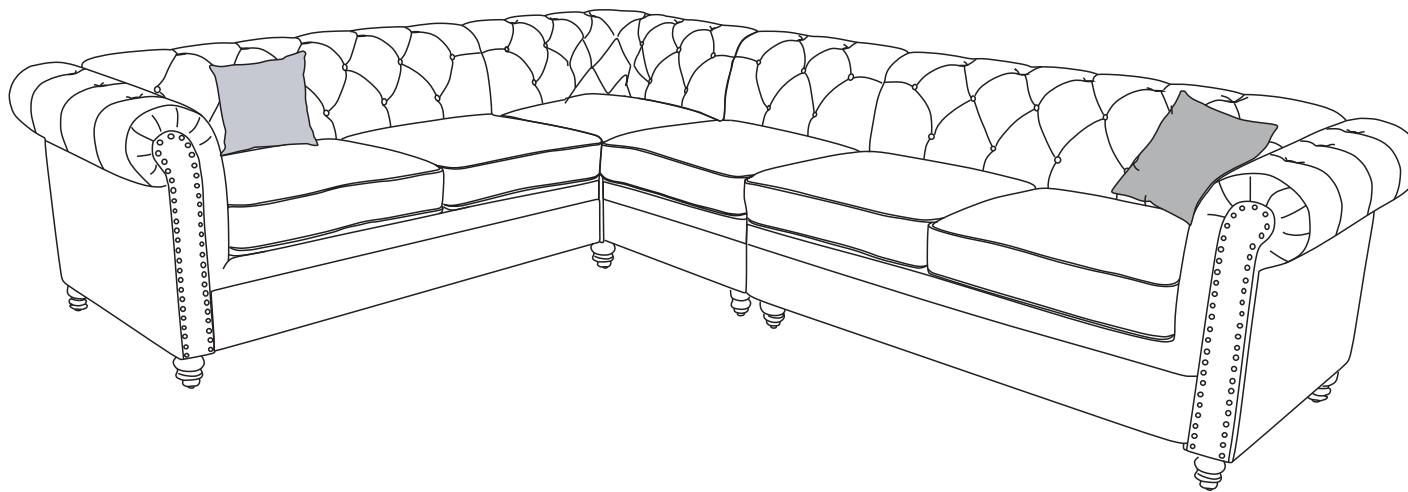

ASSEMBLY INSTRUCTION FOR ACME FURNITURE

MODEL# 52375LOV,52376WED SECTIONAL SOFA

Thank you for purchasing this quality product. Be sure to check all packing material carefully for small parts which may have come loose inside the carton during shipment. Separate, identify and count all parts and metal hardware. Compare with parts list to be sure all parts are present. If any part(s) are missing or damaged, please contact your local furniture dealer. For efficient and speedy service, please indicate the model number and code letter of part(s) needed.

***** Do not fully tighten screws until fully assembled *****

Parts List

A SoFa Body x1

B Backrest Body x1

C Cornerx1

D SoFa Body x1

E Backrest Body x1

F Arm chair x1