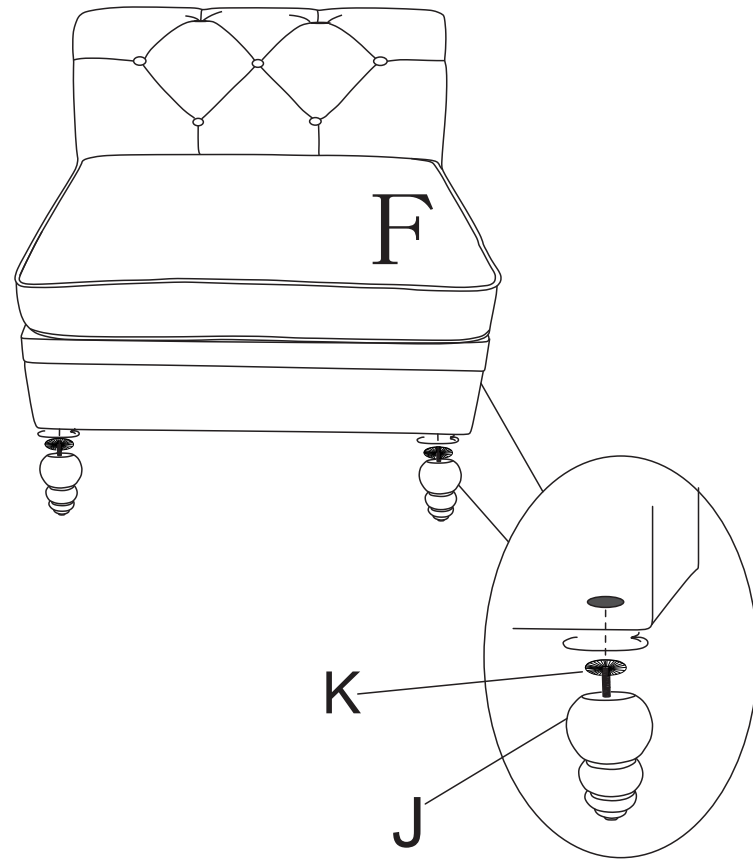

ASSEMBLY INSTRUCTION FOR ACME FURNITURE

MODEL# 52375LOV,52376WED SECTIONAL SOFA

Thank you for purchasing this quality product. Be sure to check all packing material carefully for small parts which may have come loose inside the carton during shipment. Separate, identify and count all parts and metal hardware. Compare with parts list to be sure all parts are present. If any part(s) are missing or damaged, please contact your local furniture dealer. For efficient and speedy service, please indicate the model number and code letter of part(s) needed.

***** Do not fully tighten screws until fully assembled *****

Parts List

A SoFa Body x1

B Backrest Body x1

C Cornerx1

D SoFa Body x1

E Backrest Body x1

F Arm chair x1

G Pillow x2

J Wood Leg X20

K Plastic Washer X20

Figure1

Figure2

Figure 3

Figure 4

Figure 5