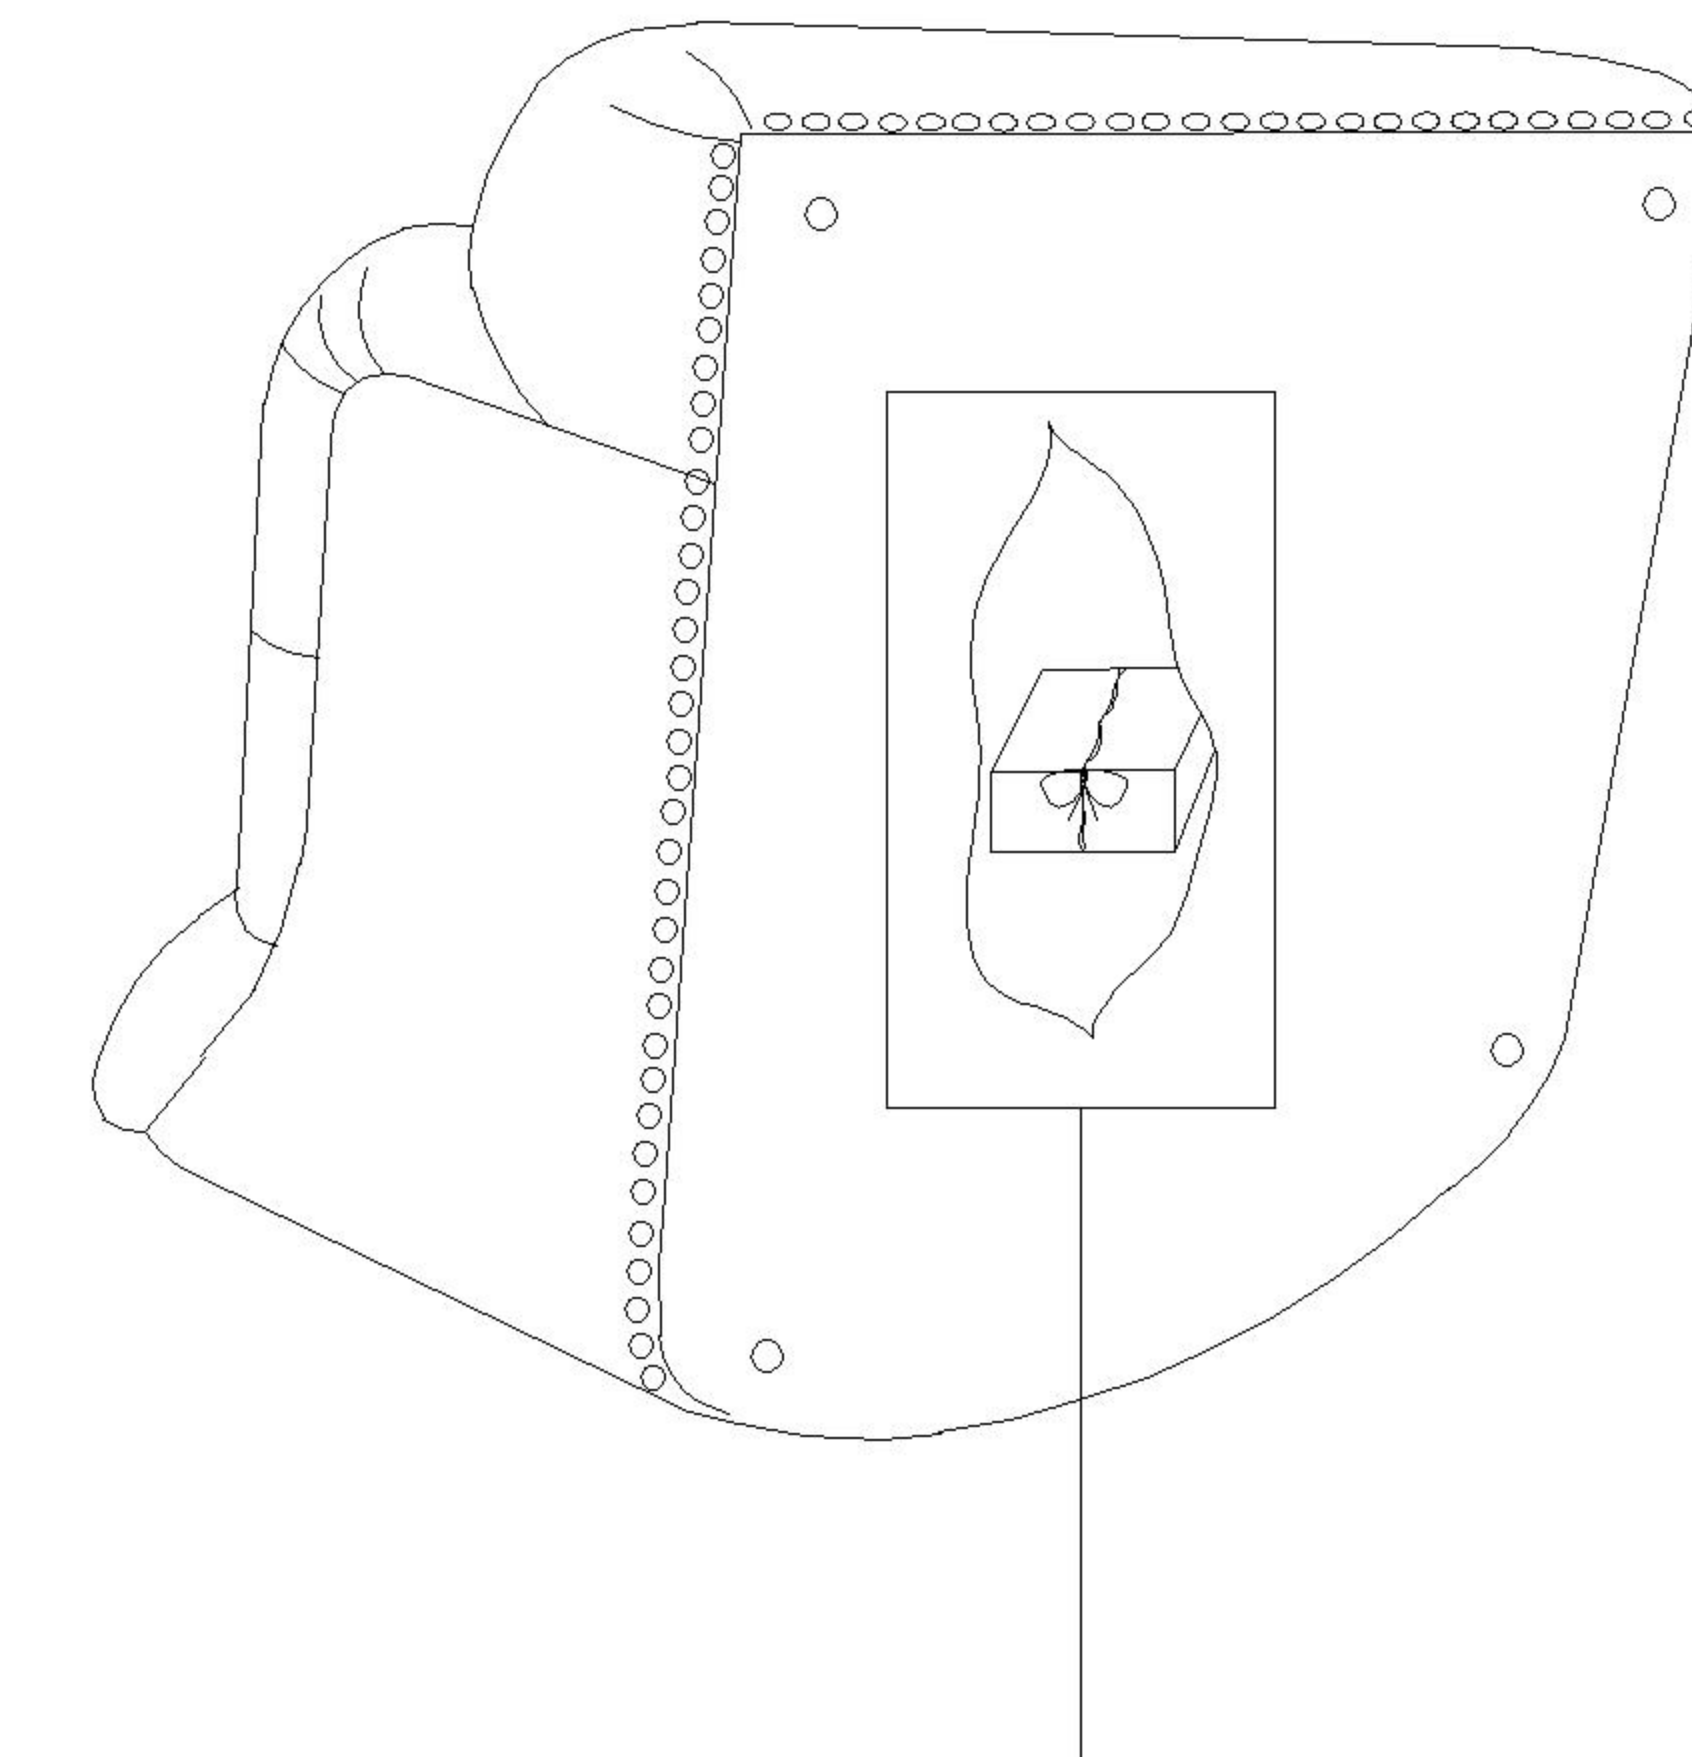

ASSEMBLY INSTRUCTION FOR ACME FURNITURE

MODEL#52062

Thank you for purchasing this quality product. Be sure to check all packing material carefully for small parts which may have come loose inside the carton during shipment. Separate, identify and metal hardware. Compare with parts list to be sure all parts are present. If any part(s) are missing or damaged, please contact your local furniture dealer. For efficient and speedy service, please indicate the model number and code letter of part(s) needed

HARDWARE LIST

NO.	DESCRIPTION	QTY
A	 GASKET	4PCS
B	 FRONT LEGS	2PCS
C	 BACK LEGS	2PCS

PARTS LIST

DESCRIPTION	PART NAME	QTY (PCS)
1	CHAIR	1
2	PILLOWS	1

STEP1

STEP2

Legs and hardware underneath the sofa

STEP3

STEP4