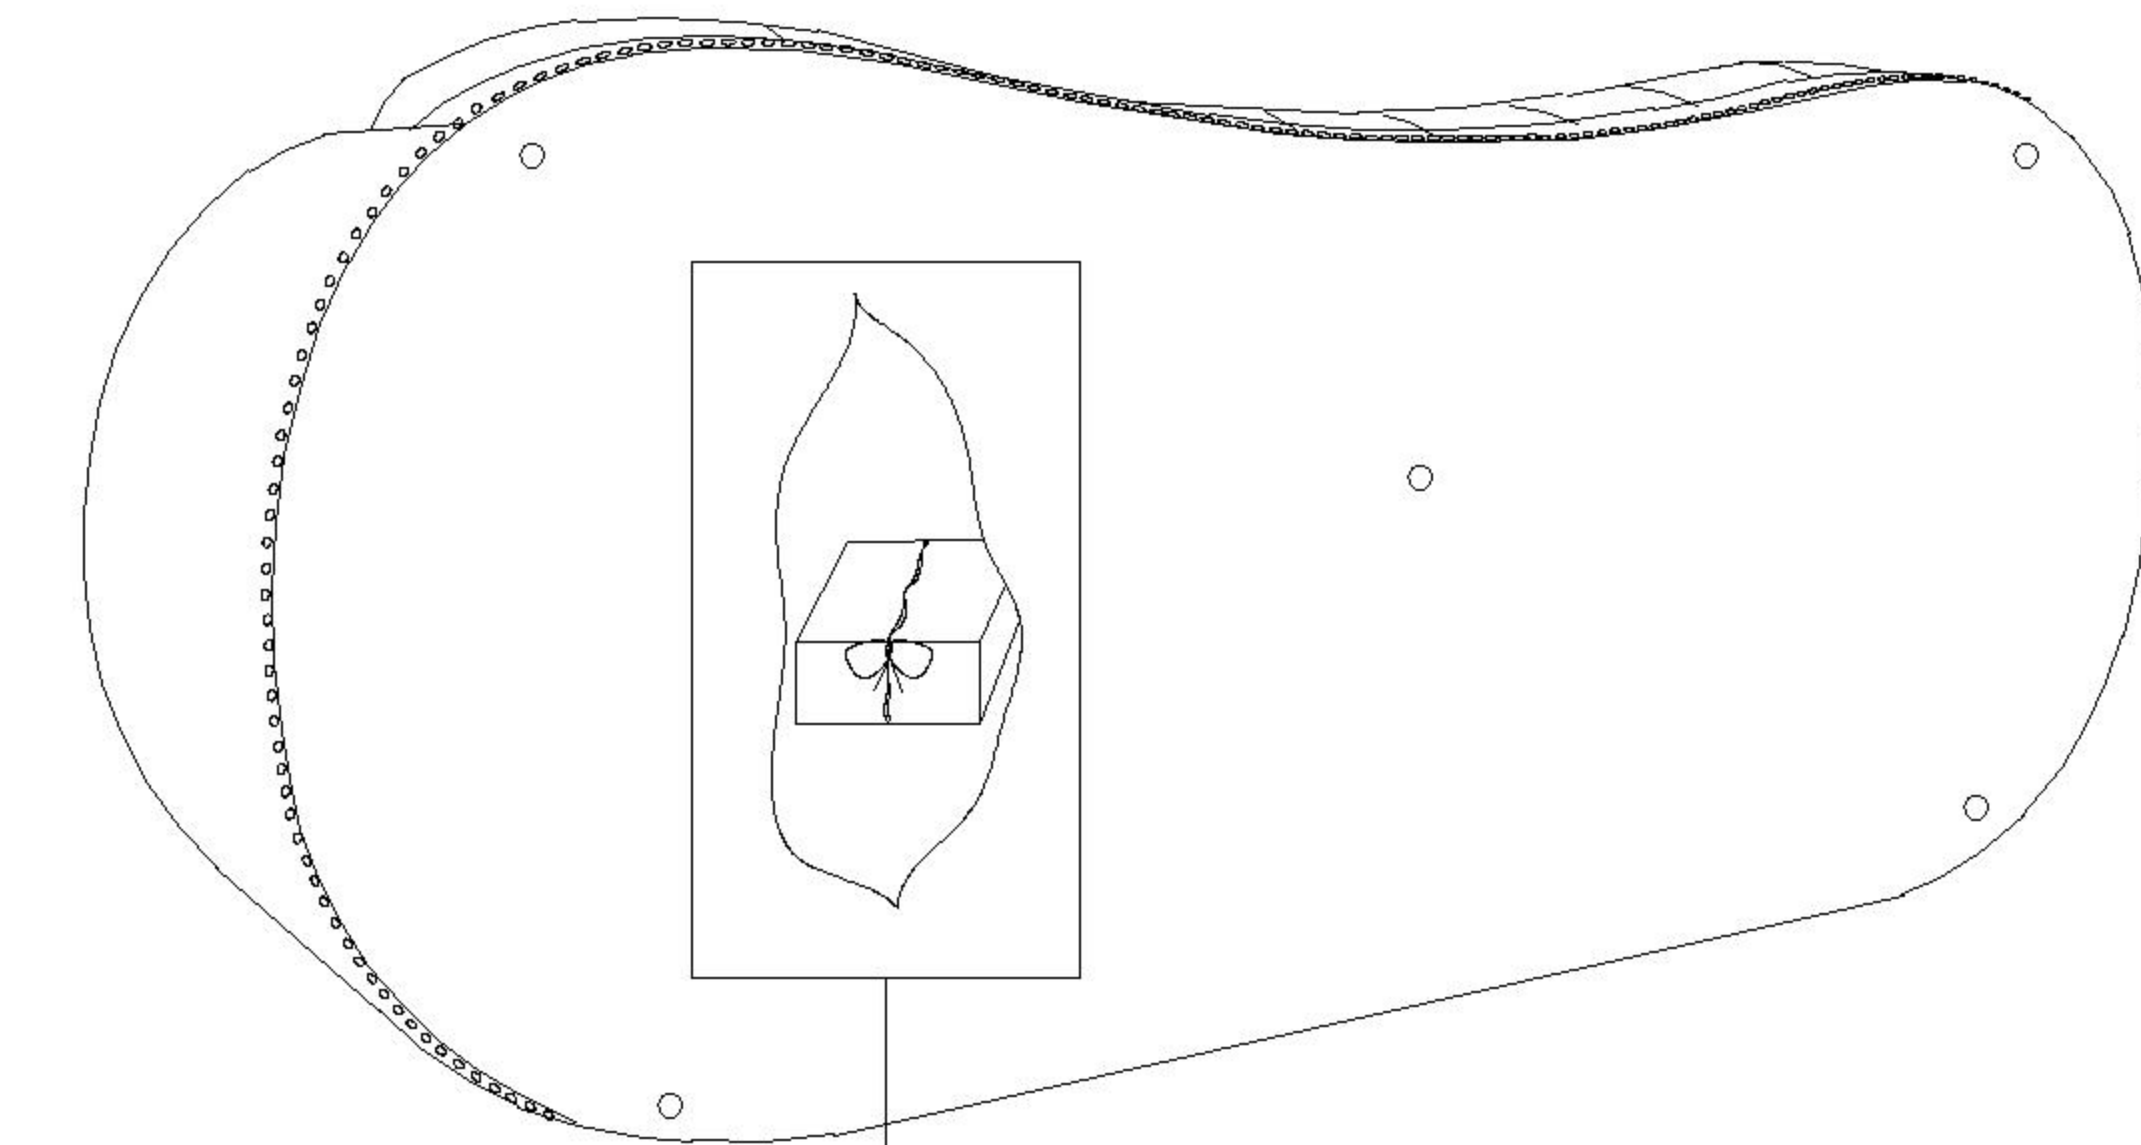

ASSEMBLY INSTRUCTION FOR ACME FURNITURE

MODEL#52060

Thank you for purchasing this quality product. Be sure to check all packing material carefully for small parts which may have come loose inside the carton during shipment. Separate, identify and metal hardware. Compare with parts list to be sure all parts are present. If any part(s) are missing or damaged, please contact your local furniture dealer. For efficient and speedy service, please indicate the model number and code letter of part(s) needed

HARDWARE LIST

NO.	DESCRIPTION	QTY
A	 GASKET	5PCS
B	 FRONT LEGS	2PCS
C	 BACK LEGS	2PCS
D	 IN THE MIDDLE LEGS	1PCS

STEP1

STEP2

Legs and hardware underneath the sofa

STEP3

STEP4

PARTS LIST

DESCRIPTION	PART NAME	QTY (PCS)
1	SOFA	1
2	PILLOWS	5