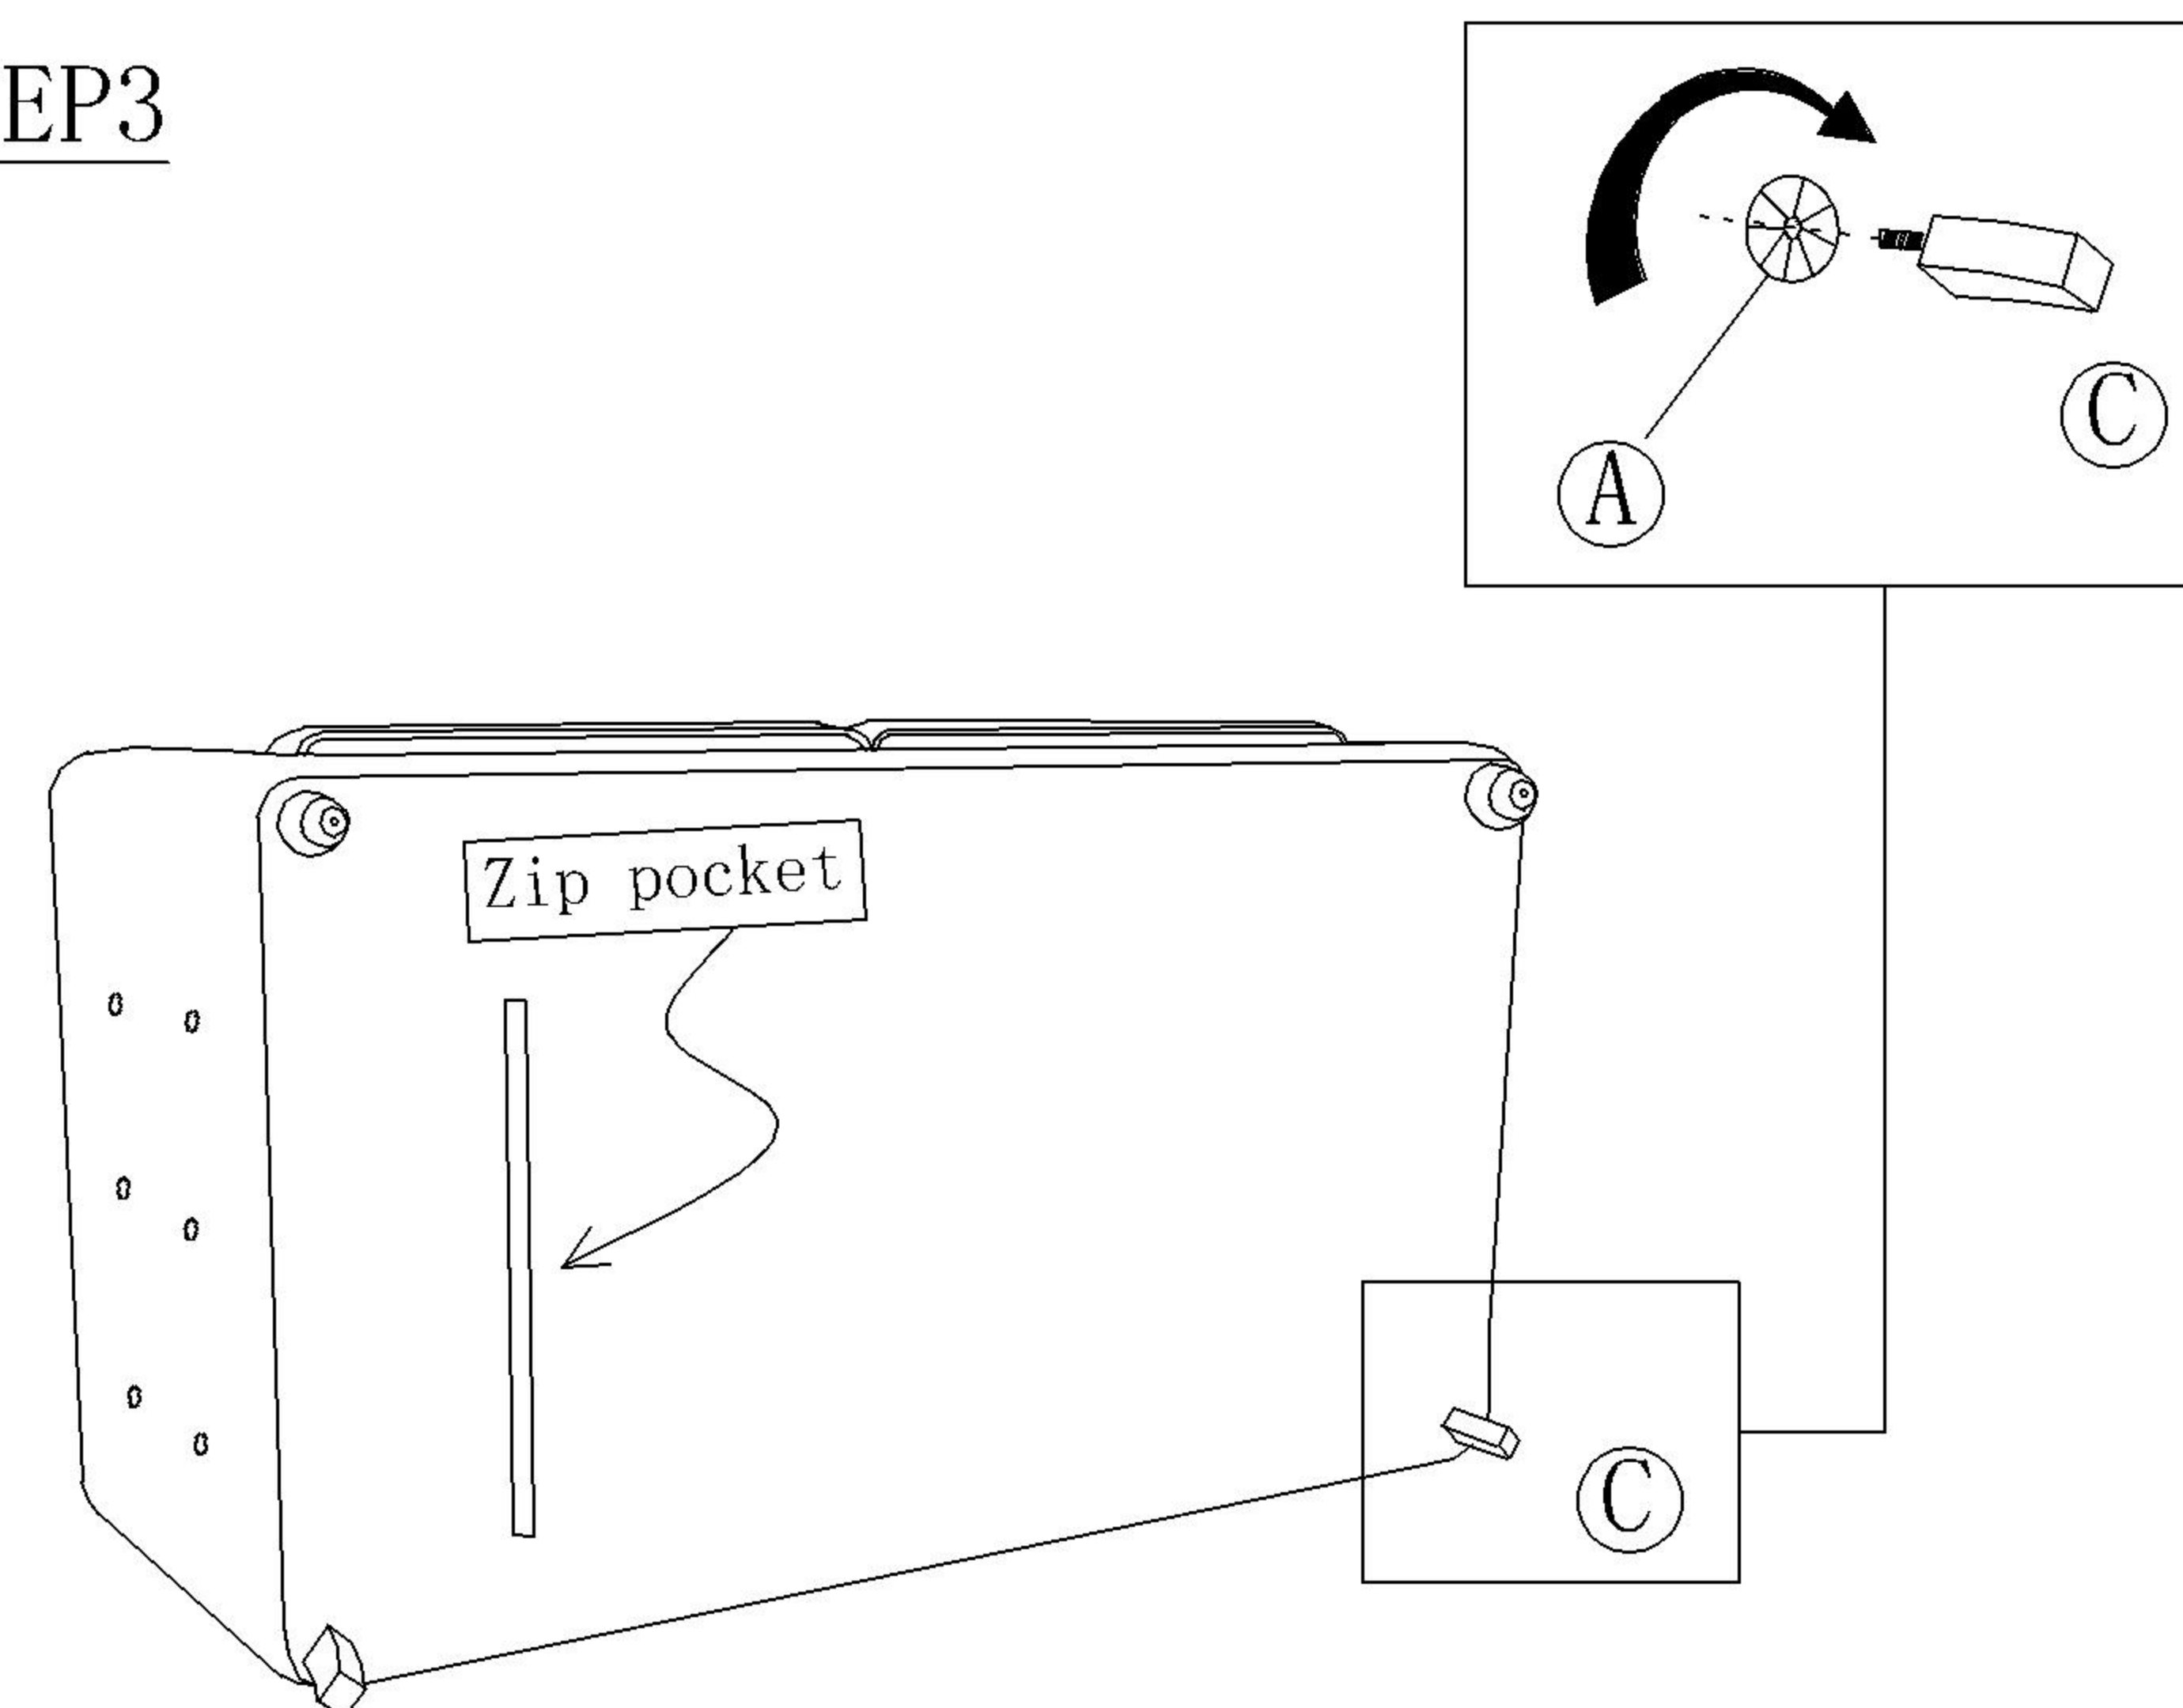

ASSEMBLY INSTRUCTION FOR ACME FURNITURE

MODEL#52056

Thank you for purchasing this quality product. Be sure to check all packing material carefully for small parts which may have come loose inside the carton during shipment. Separate, identify and metal hardware. Compare with parts list to be sure all parts are present. If any part(s) are missing or damaged, please contact your local furniture dealer. For efficient and speedy service, please indicate the model number and code letter of part(s) needed

HARDWARE LIST		
NO.	DESCRIPTION	QTY
A	 GASKET	4PCS
B	 FRONT LEGS	2PCS
C	 BACK LEGS	2PCS

STEP1

STEP2

PARTS LIST		
DESCRIPTION	PART NAME	QTY (PCS)
1	LOVESAT	1
2	SEAT CUSHION	2
3	PILLOWS	2

STEP3

STEP4