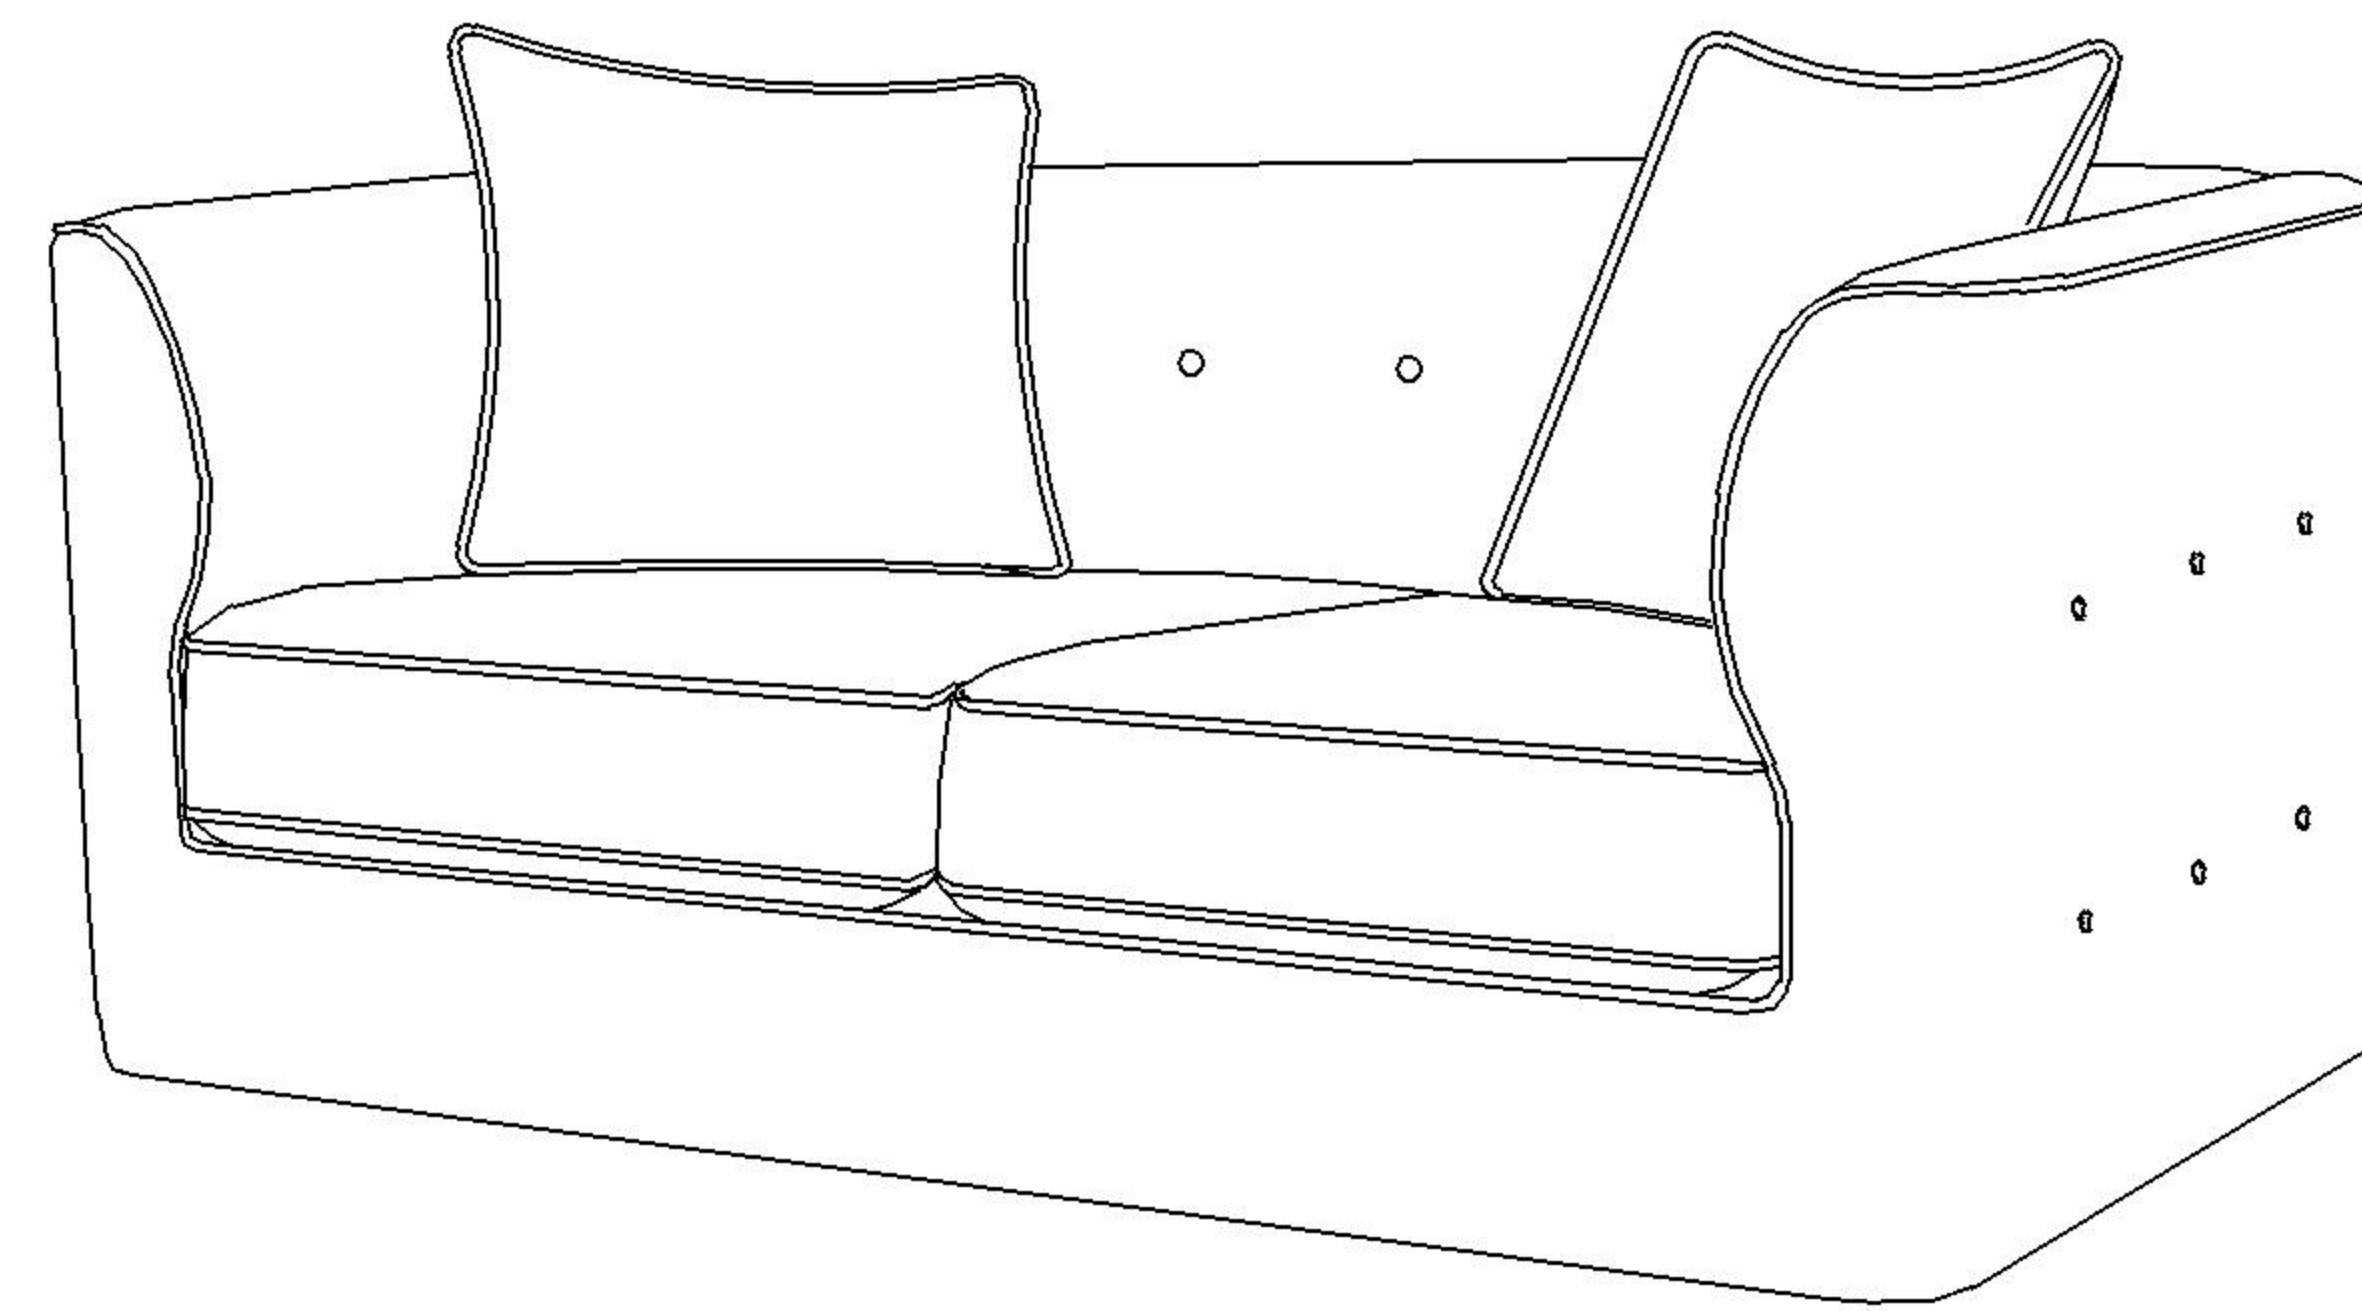

ASSEMBLY INSTRUCTION FOR ACME FURNITURE

MODEL#52056

Thank you for purchasing this quality product. Be sure to check all packing material carefully for small parts which may have come loose inside the carton during shipment. Separate, identify and metal hardware. Compare with parts list to be sure all parts are present. If any part(s) are missing or damaged, please contact your local furniture dealer. For efficient and speedy service, please indicate the model number and code letter of part(s) needed

HARDWARE LIST		
NO.	DESCRIPTION	QTY
A	 GASKET	4PCS
B	 FRONT LEGS	2PCS
C	 BACK LEGS	2PCS

STEP1

STEP2

PARTS LIST		
DESCRIPTION	PART NAME	QTY (PCS)
1	LOVESAT	1
2	SEAT CUSHION	2
3	PILLOWS	2

STEP3

STEP4