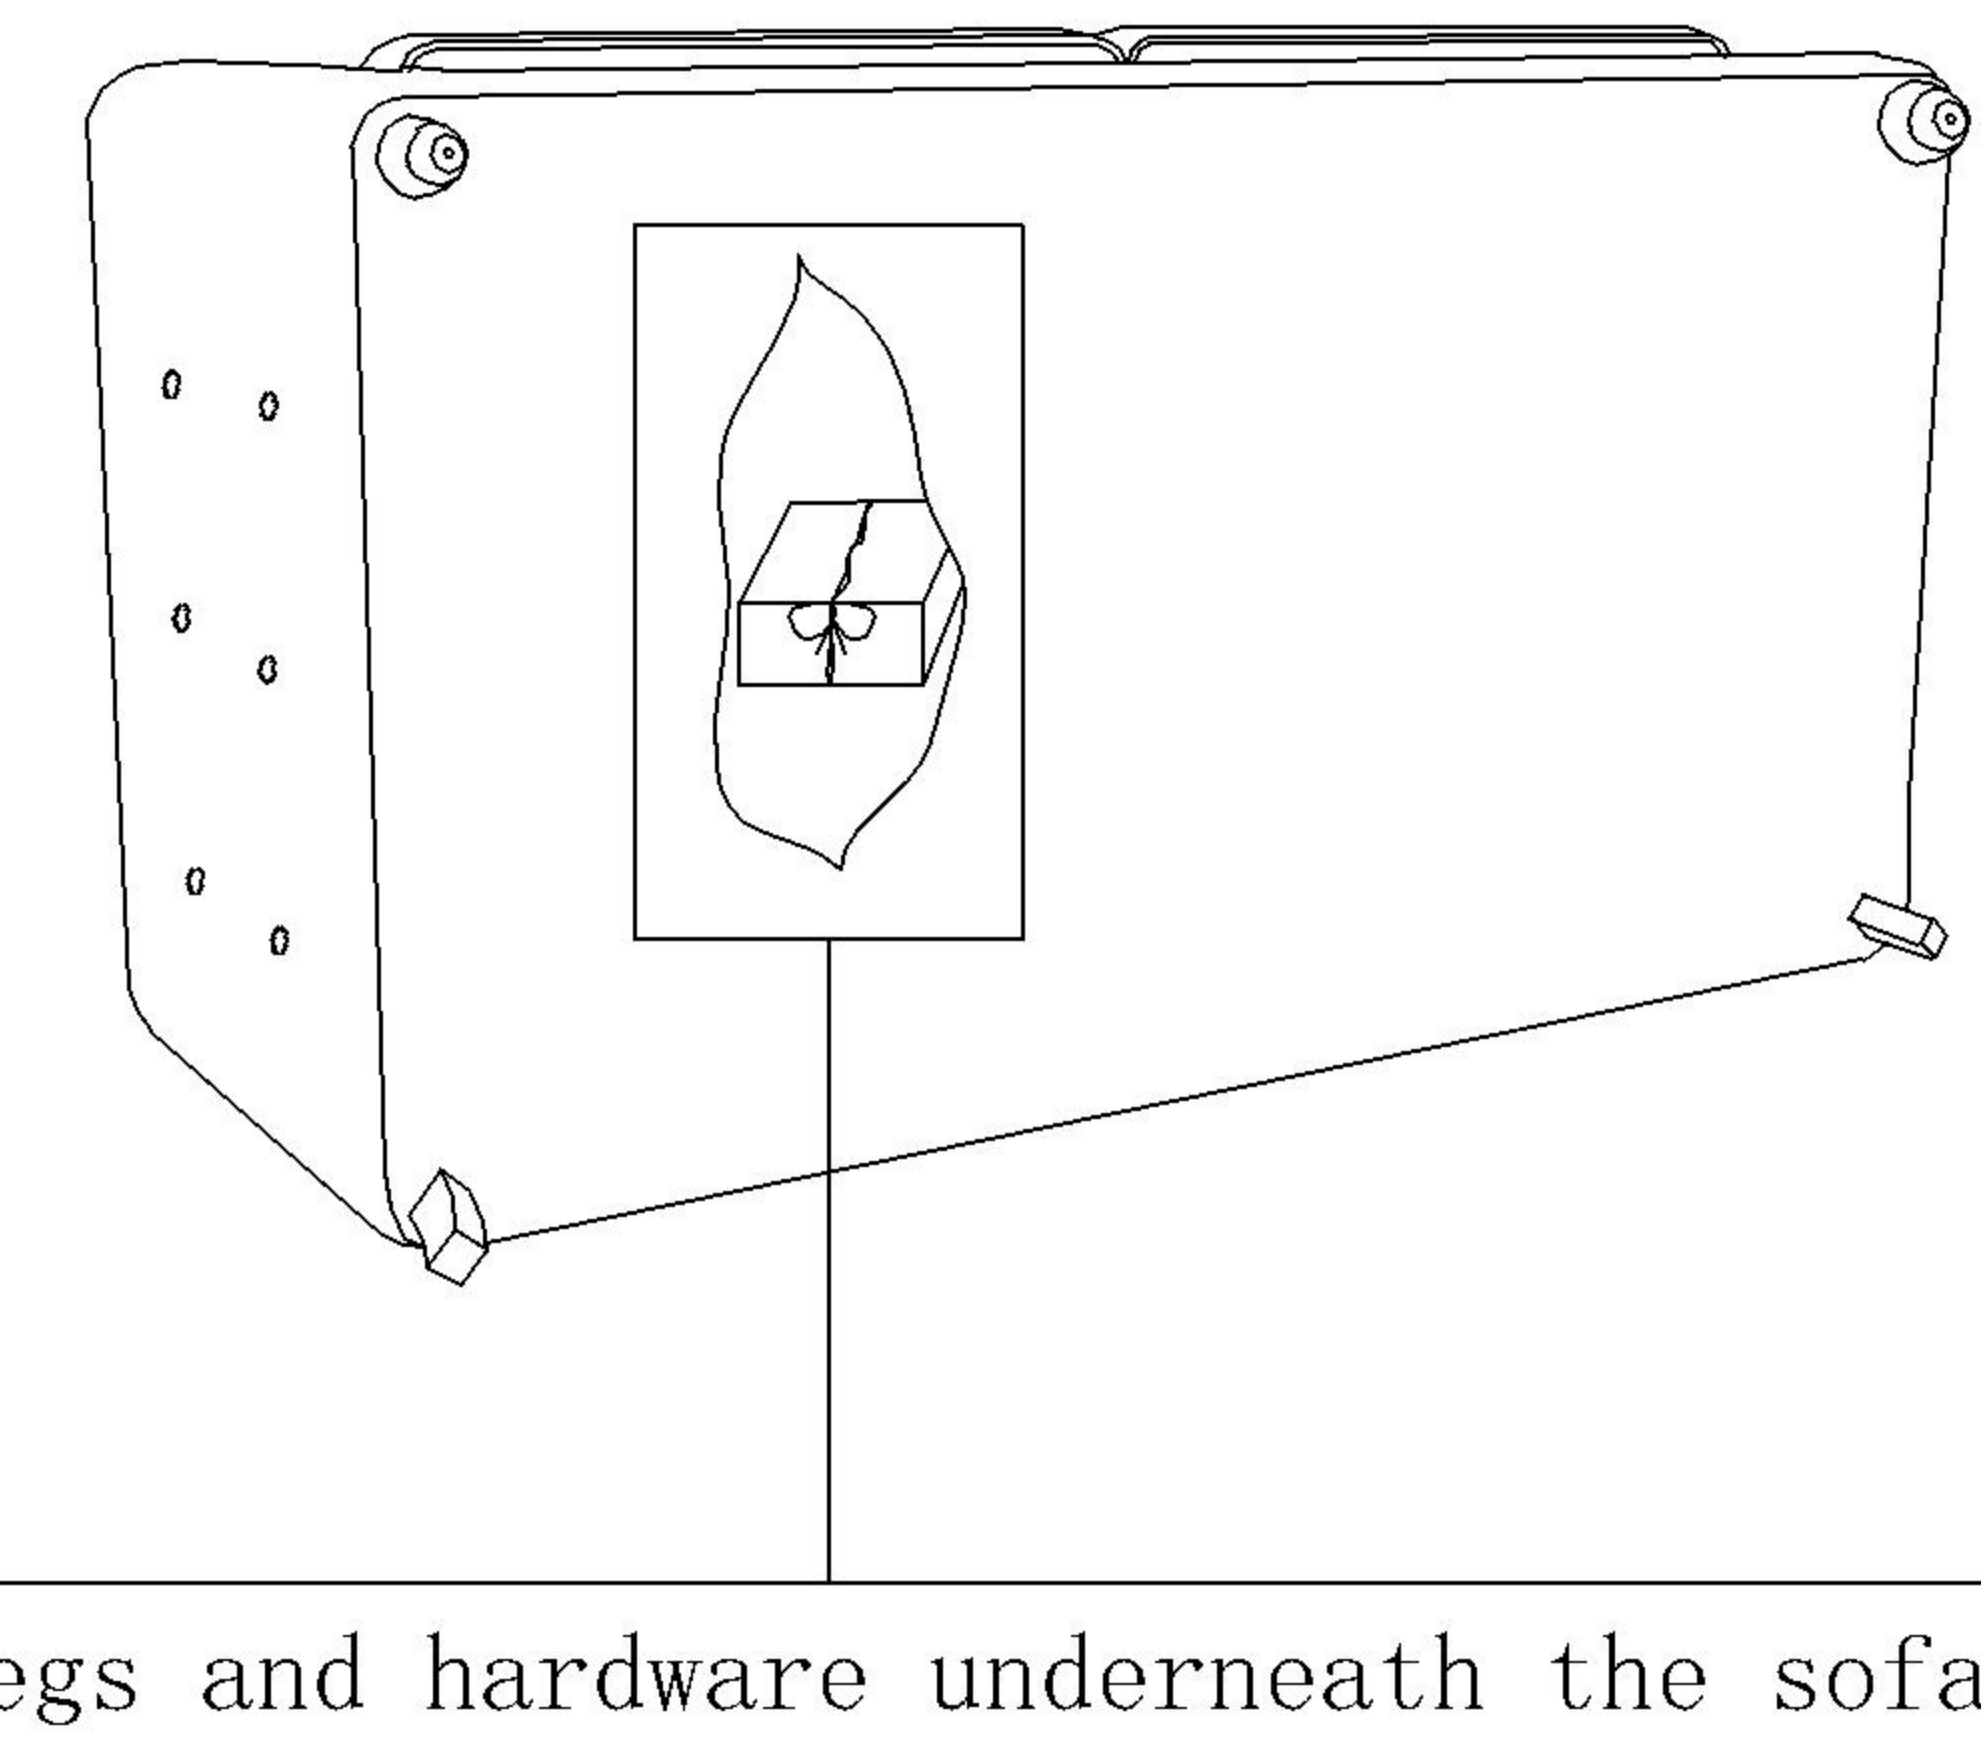

ASSEMBLY INSTRUCTION FOR ACME FURNITURE

MODEL#52056

Thank you for purchasing this quality product. Be sure to check all packing material carefully for small parts which may have come loose inside the carton during shipment. Separate, identify and metal hardware. Compare with parts list to be sure all parts are present. If any part(s) are missing or damaged, please contact your local furniture dealer. For efficient and speedy service, please indicate the model number and code letter of part(s) needed

HARDWARE LIST		
NO.	DESCRIPTION	QTY
A	 GASKET	4PCS
B	 FRONT LEGS	2PCS
C	 BACK LEGS	2PCS

STEP1

STEP2

PARTS LIST		
DESCRIPTION	PART NAME	QTY (PCS)
1	LOVESAT	1
2	SEAT CUSHION	2
3	PILLOWS	2

STEP3

STEP4