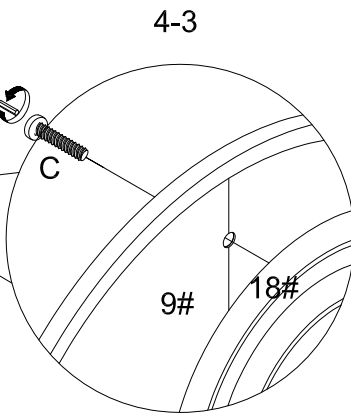

ASSEMBLY INSTRUCTIONS

ITEM NO.:37560T

Do not tighten screws until completely assembled.

PARTS IDENTIFICATION

PARTS IDENTIFICATION

1#		1pc	10#		1pc
2#		1pc	11#		2pcs
3#		1pc	12#		1pc
4#		1pc	13#		5pcs
5#		2pcs	14#		1pc
6#		2pcs	15#		2pcs
7#		1pc	16#		4pcs
8#		1pc	17#		2pcs
9#		1pc	18#		1pc
			19#		1pc
			20#		1pc
			21#		2pcs

HARDWARE LIST

A		M6x8	2pcs	H		M6x25	8pcs		
B		M6x15	19pcs	I		M6x55	8pcs		
C		M6x25	14pcs	J		M6x22	2pcs		
D		M6x30	3pcs	K		4x4	2pcs		
E		M6x60	11pcs	L		M6x10	18pcs		
F		17x17x18	RED	12pcs	M		17x17x18	BLACK	12pcs
G		32x32x30	9pcs						

STEP 1.

STEP 2.

STEP 3.

STEP 4.

STEP 5.

STEP 6.

STEP 7.

STEP 8.

STEP 9.

STEP 10.