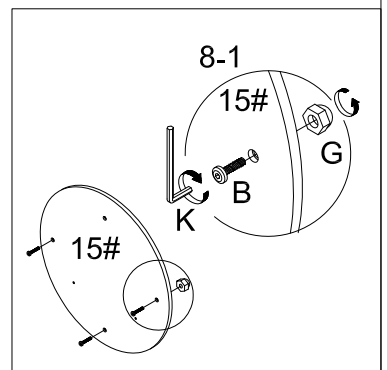

ASSEMBLY INSTRUCTIONS

ITEM NO.:37560T

Do not tighten screws until completely assembled.

PARTS IDENTIFICATION

PARTS IDENTIFICATION

1#		1pc	10#		1pc
2#		1pc	11#		2pcs
3#		1pc	12#		1pc
4#		1pc	13#		5pcs
5#		2pcs	14#		1pc
6#		2pcs	15#		2pcs
7#		1pc	16#		4pcs
8#		1pc	17#		2pcs
9#		1pc	18#		1pc
			19#		1pc
			20#		1pc
			21#		2pcs

HARDWARE LIST

A		M6x8	2pcs	H		M6x25	8pcs		
B		M6x15	19pcs	I		M6x55	8pcs		
C		M6x25	14pcs	J		M6x22	2pcs		
D		M6x30	3pcs	K		4x4	2pcs		
E		M6x60	11pcs	L		M6x10	18pcs		
F		17x17x18	RED	12pcs	M		17x17x18	BLACK	12pcs
G		32x32x30	9pcs						

STEP 1.

STEP 2.

STEP 3.

STEP 4.

STEP 5.

STEP 6.

STEP 7.

STEP 8.

STEP 9.

STEP 10.