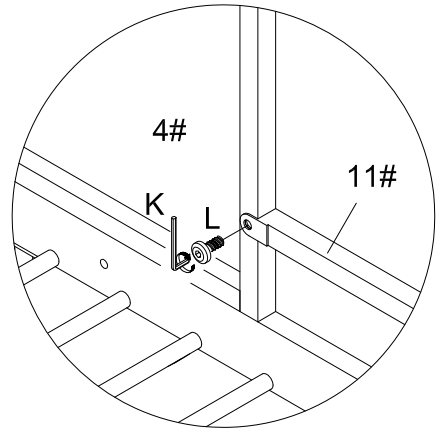

ASSEMBLY INSTRUCTIONS

ITEM NO.:37560T

Do not tighten screws until completely assembled.

PARTS IDENTIFICATION

PARTS IDENTIFICATION

1#		1pc	10#		1pc
2#		1pc	11#		2pcs
3#		1pc	12#		1pc
4#		1pc	13#		5pcs
5#		2pcs	14#		1pc
6#		2pcs	15#		2pcs
7#		1pc	16#		4pcs
8#		1pc	17#		2pcs
9#		1pc	18#		1pc
			19#		1pc
			20#		1pc
			21#		2pcs

HARDWARE LIST

A		M6x8	2pcs	H		M6x25	8pcs		
B		M6x15	19pcs	I		M6x55	8pcs		
C		M6x25	14pcs	J		M6x22	2pcs		
D		M6x30	3pcs	K		4x4	2pcs		
E		M6x60	11pcs	L		M6x10	18pcs		
F		17x17x18	RED	12pcs	M		17x17x18	BLACK	12pcs
G		32x32x30	9pcs						

STEP 1.

STEP 2.

STEP 3.

STEP 4.

STEP 5.

STEP 6.

STEP 7.

STEP 8.

STEP 9.

STEP 10.