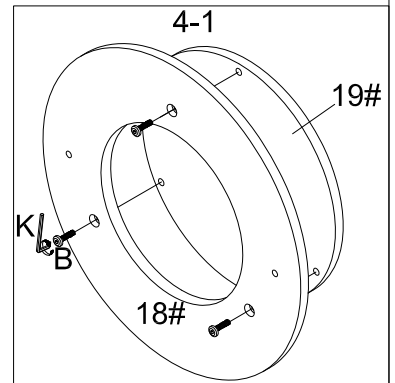

ASSEMBLY INSTRUCTIONS

ITEM NO.:37560T

Do not tighten screws until completely assembled.

PARTS IDENTIFICATION

PARTS IDENTIFICATION

1#		1pc	10#		1pc
2#		1pc	11#		2pcs
3#		1pc	12#		1pc
4#		1pc	13#		5pcs
5#		2pcs	14#		1pc
6#		2pcs	15#		2pcs
7#		1pc	16#		4pcs
8#		1pc	17#		2pcs
9#		1pc	18#		1pc
			19#		1pc
			20#		1pc
			21#		2pcs

HARDWARE LIST

A		M6x8	2pcs	H		M6x25	8pcs		
B		M6x15	19pcs	I		M6x55	8pcs		
C		M6x25	14pcs	J		M6x22	2pcs		
D		M6x30	3pcs	K		4x4	2pcs		
E		M6x60	11pcs	L		M6x10	18pcs		
F		17x17x18	RED	12pcs	M		17x17x18	BLACK	12pcs
G		32x32x30	9pcs						

STEP 1.

STEP 2.

STEP 3.

STEP 4.

STEP 5.

STEP 6.

STEP 7.

STEP 8.