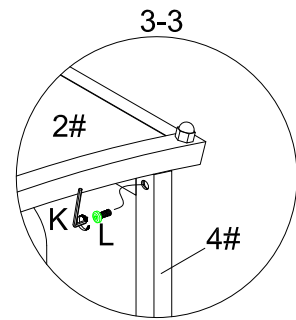

ASSEMBLY INSTRUCTIONS

ITEM NO.:37560T

Do not tighten screws until completely assembled.

PARTS IDENTIFICATION

PARTS IDENTIFICATION

1#		1pc	10#		1pc
2#		1pc	11#		2pcs
3#		1pc	12#		1pc
4#		1pc	13#		5pcs
5#		2pcs	14#		1pc
6#		2pcs	15#		2pcs
7#		1pc	16#		4pcs
8#		1pc	17#		2pcs
9#		1pc	18#		1pc
			19#		1pc
			20#		1pc
			21#		2pcs

HARDWARE LIST

A		M6x8	2pcs	H		M6x25	8pcs		
B		M6x15	19pcs	I		M6x55	8pcs		
C		M6x25	14pcs	J		M6x22	2pcs		
D		M6x30	3pcs	K		4x4	2pcs		
E		M6x60	11pcs	L		M6x10	18pcs		
F		17x17x18	RED	12pcs	M		17x17x18	BLACK	12pcs
G		32x32x30	9pcs						

STEP 1.

STEP 2.

STEP 3.

STEP 4.

STEP 5.

STEP 6.

STEP 7.

STEP 8.