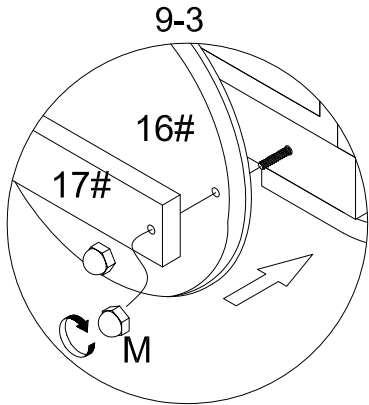

ASSEMBLY INSTRUCTIONS

ITEM NO.:37560T

Do not tighten screws until completely assembled.

PARTS IDENTIFICATION

PARTS IDENTIFICATION

1#		1pc	10#		1pc
2#		1pc	11#		2pcs
3#		1pc	12#		1pc
4#		1pc	13#		5pcs
5#		2pcs	14#		1pc
6#		2pcs	15#		2pcs
7#		1pc	16#		4pcs
8#		1pc	17#		2pcs
9#		1pc	18#		1pc
			19#		1pc
			20#		1pc
			21#		2pcs

HARDWARE LIST

A		M6x8	2pcs	H		M6x25	8pcs		
B		M6x15	19pcs	I		M6x55	8pcs		
C		M6x25	14pcs	J		M6x22	2pcs		
D		M6x30	3pcs	K		4x4	2pcs		
E		M6x60	11pcs	L		M6x10	18pcs		
F		17x17x18	RED	12pcs	M		17x17x18	BLACK	12pcs
G		32x32x30	9pcs						

STEP 1.

STEP 2.

STEP 3.

STEP 4.

STEP 5.

STEP 6.

STEP 7.

STEP 8.

STEP 9.

STEP 10.