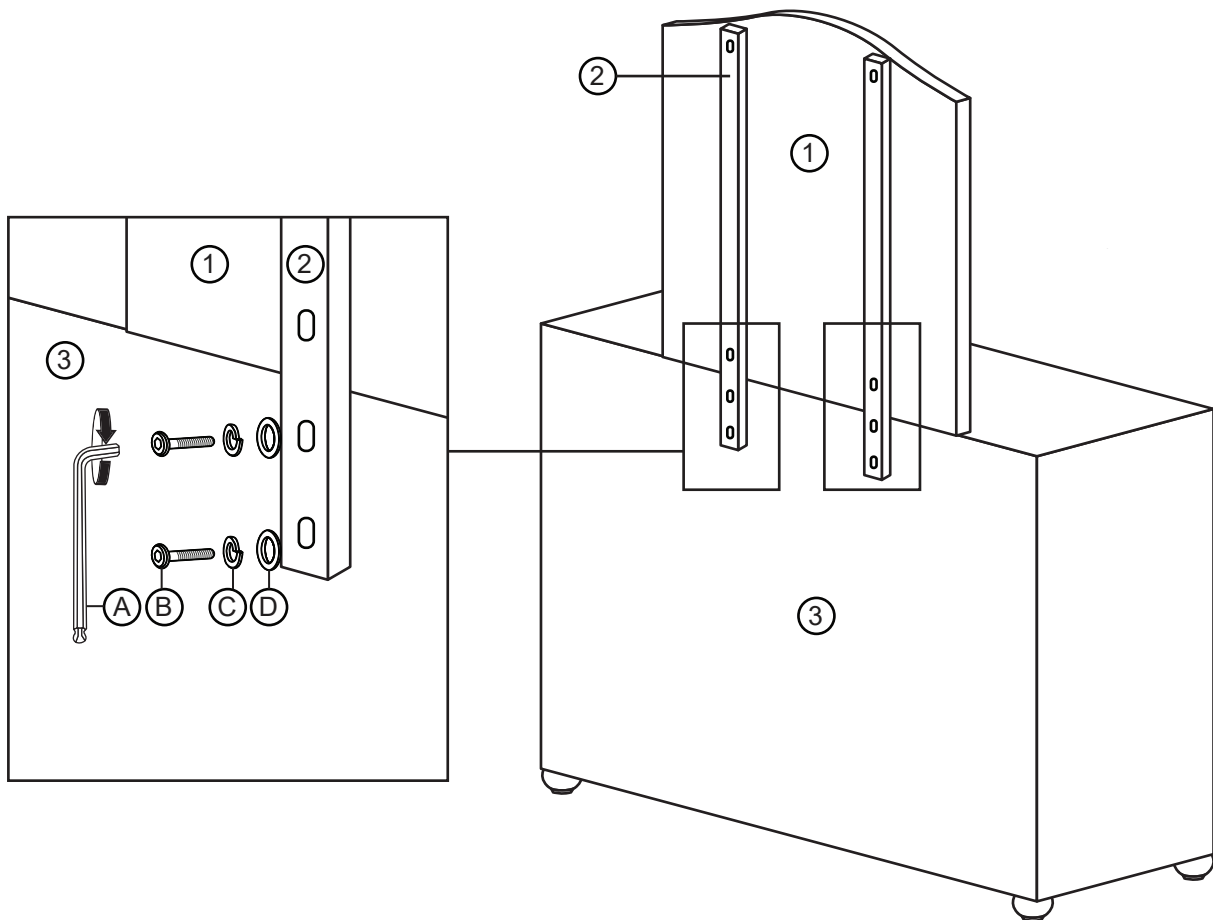

HOW TO ASSEMBLE :

STEP: 1

STEP: 2

ASSEMBLY COMPLETE