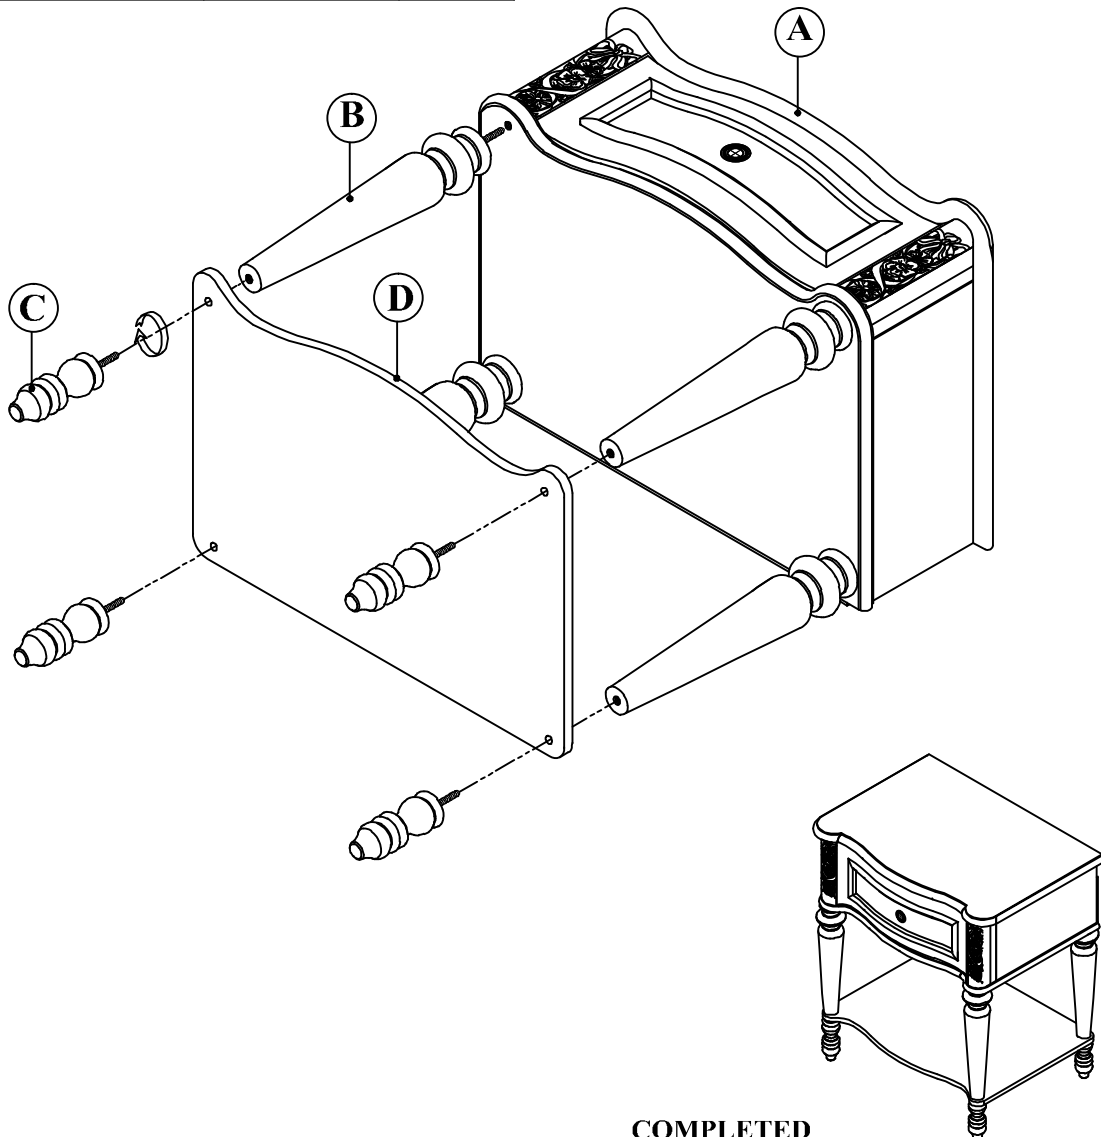

ASSEMBLY INSTRUCTION

MODEL: #30369 LEG NIGHTSTAND

Thank you for purchasing this quality product. Be sure to check all packing material carefully for small parts which may have come loose inside the carton during shipment. Separate, identify and count all parts and metal hardware. Compare with parts list to be sure all parts are present. If any part(s) are missing or damaged, please contact your local furniture dealer. For efficient and speedy service, please indicate the model number and code letter of part(s) needed.

*** Do not fully tighten screws until fully assembled ***

PARTS LIST

NO	DESCRIPTION	SKETCH	QTY
A	LEG NIGHTSTAND		1 Pc
B	POSTS		4 Pes
C	LEGS		4 Pes
D	BOTTOM PANEL		1 Pc

COMPLETED

Made in Viet Nam