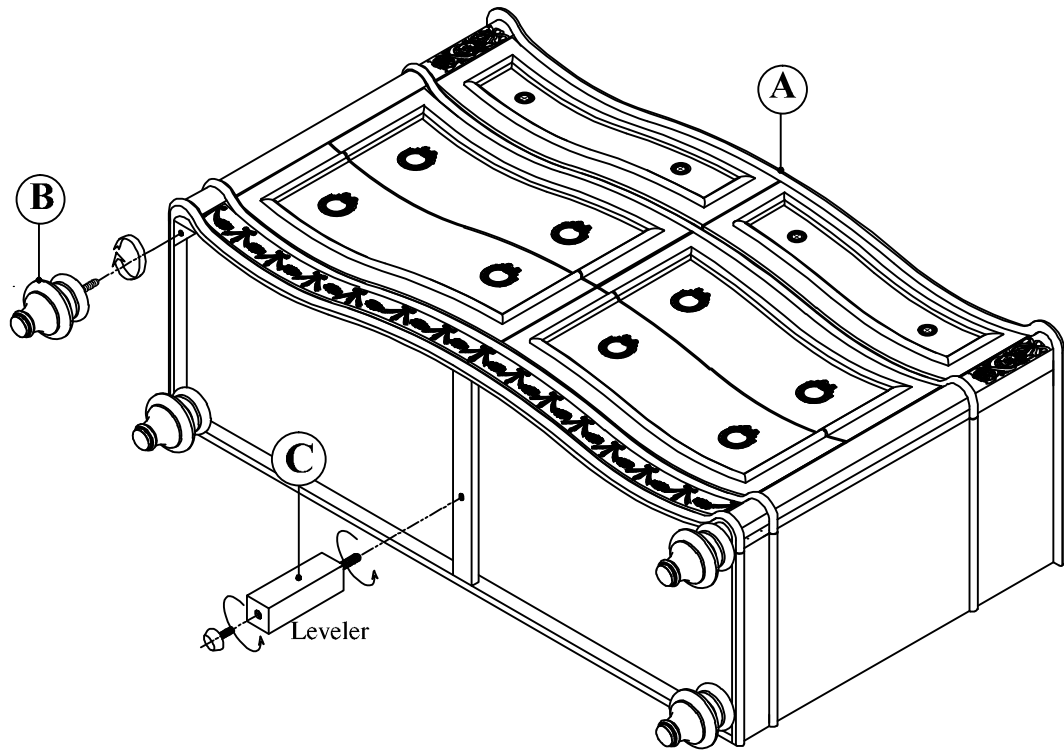

*** Do not fully tighten screws until fully assembled ***

PARTS LIST				HARDWARE LIST			
NO	DESCRIPTION	SKETCH	QTY	NO	DESCRIPTION	SKETCH	QTY
A	Mirror		1 Pc	1	BOLT		8 Pcs
B	Dresser		1 Pcs	2	FLAT WASHER		8 Pcs
C	Support		1 Set	3	ALLEN WRENCH		1 Pc

COMPLETED

Made in Viet Nam

ASSEMBLY INSTRUCTION

MODEL: #30367 DRESSER

Thank you for purchasing this quality product. Be sure to check all packing material carefully for small parts which may have come loose inside the carton during shipment. Separate, identify and count all parts and metal hardware. Compare with parts list to be sure all parts are present. If any part(s) are missing or damaged, please contact your local furniture dealer. For efficient and speedy service, please indicate the model number and code letter of part(s) needed.

*** Do not fully tighten screws until fully assembled ***

PARTS LIST

NO	DESCRIPTION	SKETCH	QTY
A	DRESSER		1 Pc
B	LEGS		4 Pes
C	SUPPORT LEG		1 Pc

COMPLETED

Made in Viet Nam