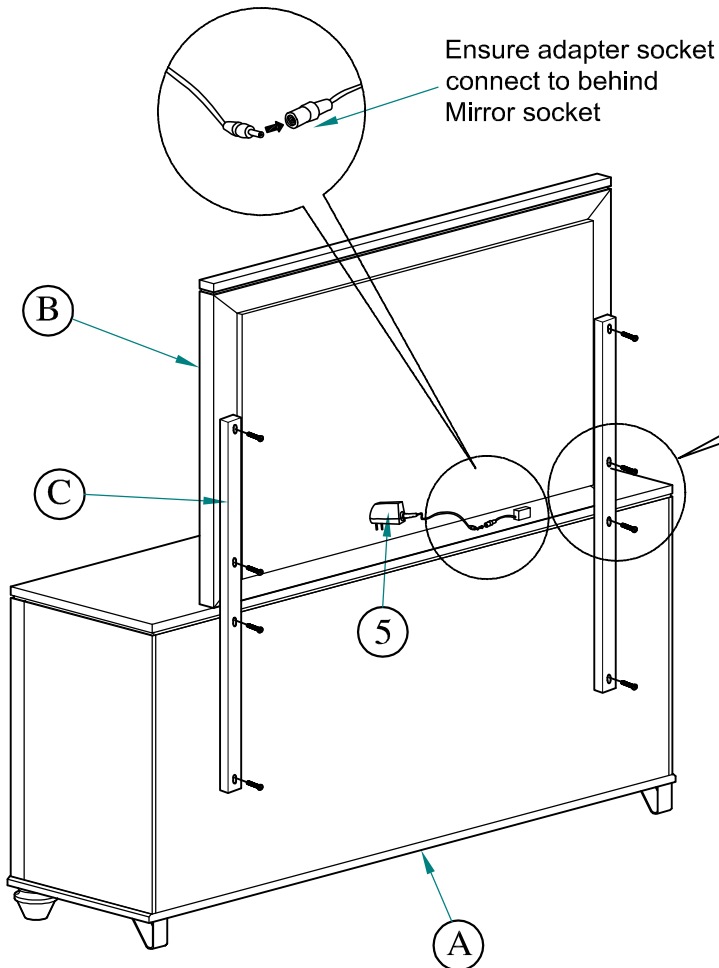

# ASSEMBLY INSTRUCTION

MODEL : 27975 & 27974

DESCRIPTION : DRESSER & MIRROR

Thank you for purchasing this quality product. Be sure to check all packing material carefully for small parts which may have loose inside the carton during shipment. Identify and count all parts and compare with the parts list below.

## PART LIST#

NO	NAME	PART	QTY
A	Dresser		1pc
B	Mirror		1pc
C	Mirror Support		2pcs

## HARDWARE LIST#

NO	NAME	PART	QTY
1	Allen key		1pc
2	JCBC 35mm		8pcs
3	M6 Spring washer		8pcs
4	1/4" Flat washer		8pcs
5	AC/DC Adapter		1pc

**HARDWARE LOCATED IN MIRROR BOX**

Step 1: Place (B) Mirror on the top of (A) Dresser as diagram shown. Align Mirror to the center of Dresser and tighten with (2) JCBC 35mm, (3) M6 Spring Washer & (4) 1/4" Flat Washer.