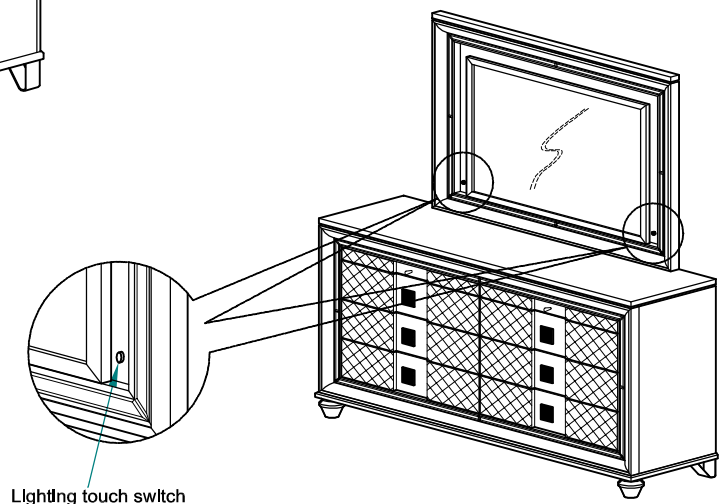

# ASSEMBLY INSTRUCTION

MODEL : 27975 & 27974

DESCRIPTION : DRESSER & MIRROR

Thank you for purchasing this quality product. Be sure to check all packing material carefully for small parts which may have loose inside the carton during shipment. Identify and count all parts and compare with the parts list below.

## PART LIST#

NO	NAME	PART	QTY
A	Dresser		1pc
B	Mirror		1pc
C	Mirror Support		2pcs

## HARDWARE LIST#

NO	NAME	PART	QTY
1	Allen key		1pc
2	JCBC 35mm		8pcs
3	M6 Spring washer		8pcs
4	1/4" Flat washer		8pcs
5	AC/DC Adapter		1pc

**HARDWARE LOCATED IN MIRROR BOX**

Step 1: Place (B) Mirror on the top of (A) Dresser as diagram shown. Align Mirror to the center of Dresser and tighten with (2) JCBC 35mm, (3) M6 Spring Washer & (4) 1/4" Flat Washer.