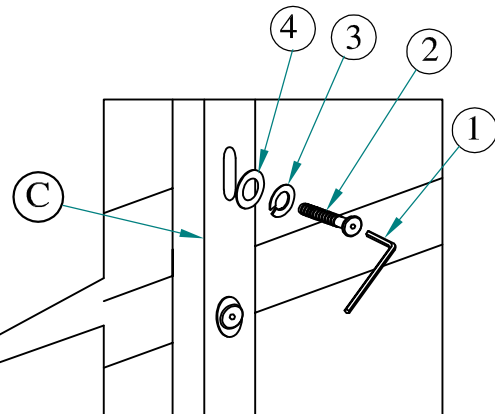

# ASSEMBLY INSTRUCTION

MODEL : 27975 & 27974

DESCRIPTION : DRESSER & MIRROR

Thank you for purchasing this quality product. Be sure to check all packing material carefully for small parts which may have loose inside the carton during shipment. Identify and count all parts and compare with the parts list below.

## PART LIST#

NO	NAME	PART	QTY
A	Dresser		1pc
B	Mirror		1pc
C	Mirror Support		2pcs

## HARDWARE LIST#

NO	NAME	PART	QTY
1	Allen key		1pc
2	JCBC 35mm		8pcs
3	M6 Spring washer		8pcs
4	1/4" Flat washer		8pcs
5	AC/DC Adapter		1pc

**HARDWARE LOCATED IN MIRROR BOX**

Step 1: Place (B) Mirror on the top of (A) Dresser as diagram shown. Align Mirror to the center of Dresser and tighten with (2) JCBC 35mm, (3) M6 Spring Washer & (4) 1/4" Flat Washer.