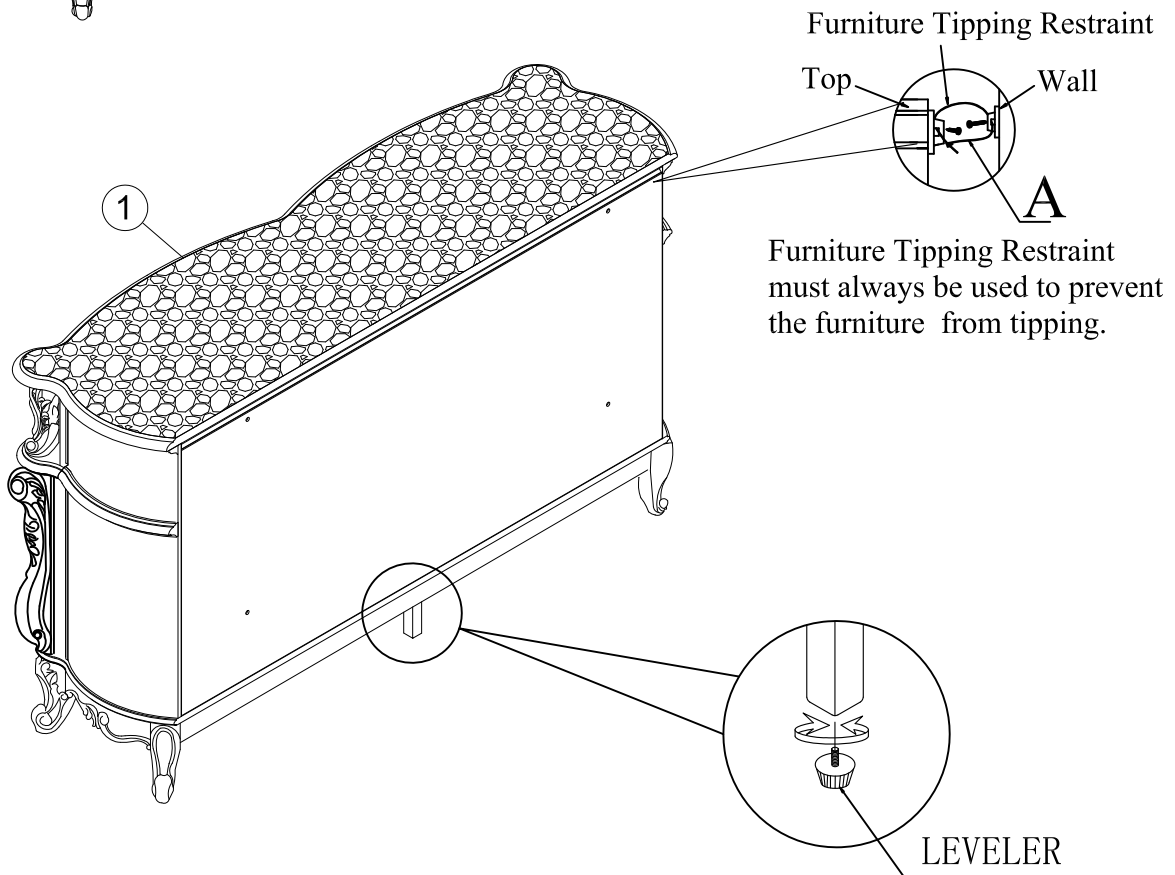

ASSEMBLY INSTRUCTION

ITEM#: 27445

DESCRIPTION: DRESSER W/ MARBLE TOP

Thank you for purchasing this quality product. Be sure to check all packing materials carefully for small parts, which may have come loose inside the carton during shipment. Identify and count all parts and compare with the parts list below.

PARTS LIST:

①	
DRESSER W/ MARBLE TOP: 1PC	

HARDWARE LIST

NO.	Drawing	Description	Q'ty
A		Furniture Tipping Restraint	1 Set

CLEANING INSTRUCTION

Clean the surface of the Dresser with furniture polish and a soft cloth.