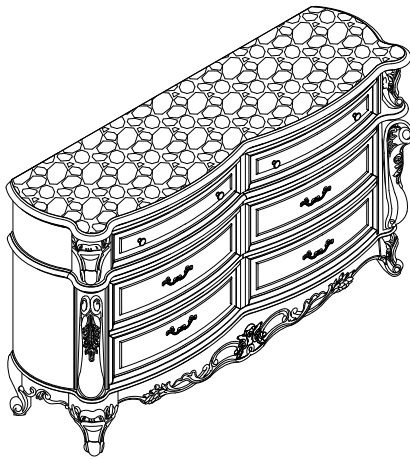

ASSEMBLY INSTRUCTION

ITEM#: 27445

DESCRIPTION: DRESSER W/ MARBLE TOP

Thank you for purchasing this quality product. Be sure to check all packing materials carefully for small parts, which may have come loose inside the carton during shipment. Identify and count all parts and compare with the parts list below.

PARTS LIST:

①	
DRESSER W/ MARBLE TOP: 1PC	

HARDWARE LIST

NO.	Drawing	Description	Q'ty
A		Furniture Tipping Restraint	1 Set

CLEANING INSTRUCTION

Clean the surface of the Dresser with furniture polish and a soft cloth.