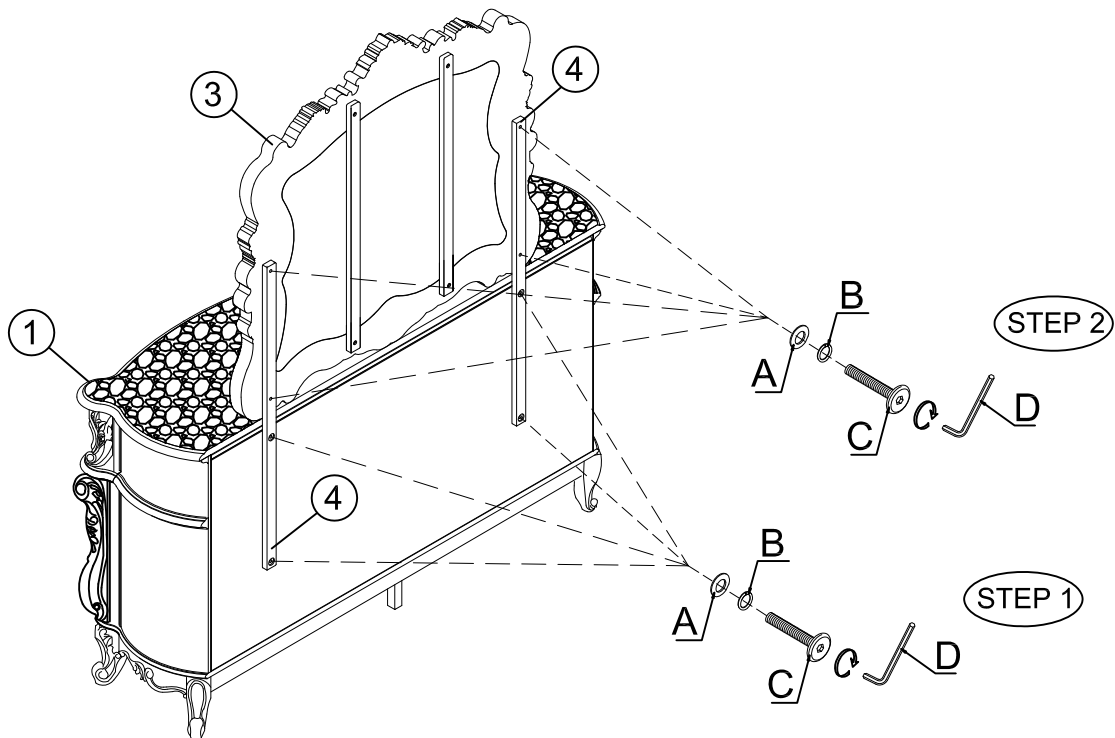

ASSEMBLY INSTRUCTION

ITEM#: 27444/27445

27444/27448

DESCRIPTION: MIRROR/DRESSER W/ MARBLE TOP
MIRROR/DRESSER W/ WOOD TOP

Thank you for purchasing this quality product. Be sure to check all packing materials carefully for small parts, which may have come loose inside the carton during shipment. Identify and count all parts and compare with the parts list below.

HARDWARE LIST			
NO.	Drawing	Description	Q'ty
A		Flat washer (Ø1/4"x19mm)	8pcs
B		Spring washer (Ø1/4")	8pcs
C		Bolt (Φ1/4"x1-1/2")	8pcs
D		Allen wrench (4mm)	1pc

PARTS LIST:

①	②	③	④
DRESSER W/ MARBLE TOP:1PC	DRESSER W/ WOOD TOP:1PC	MIRROR: 1PC	MIRROR SUPPORT:2PCS